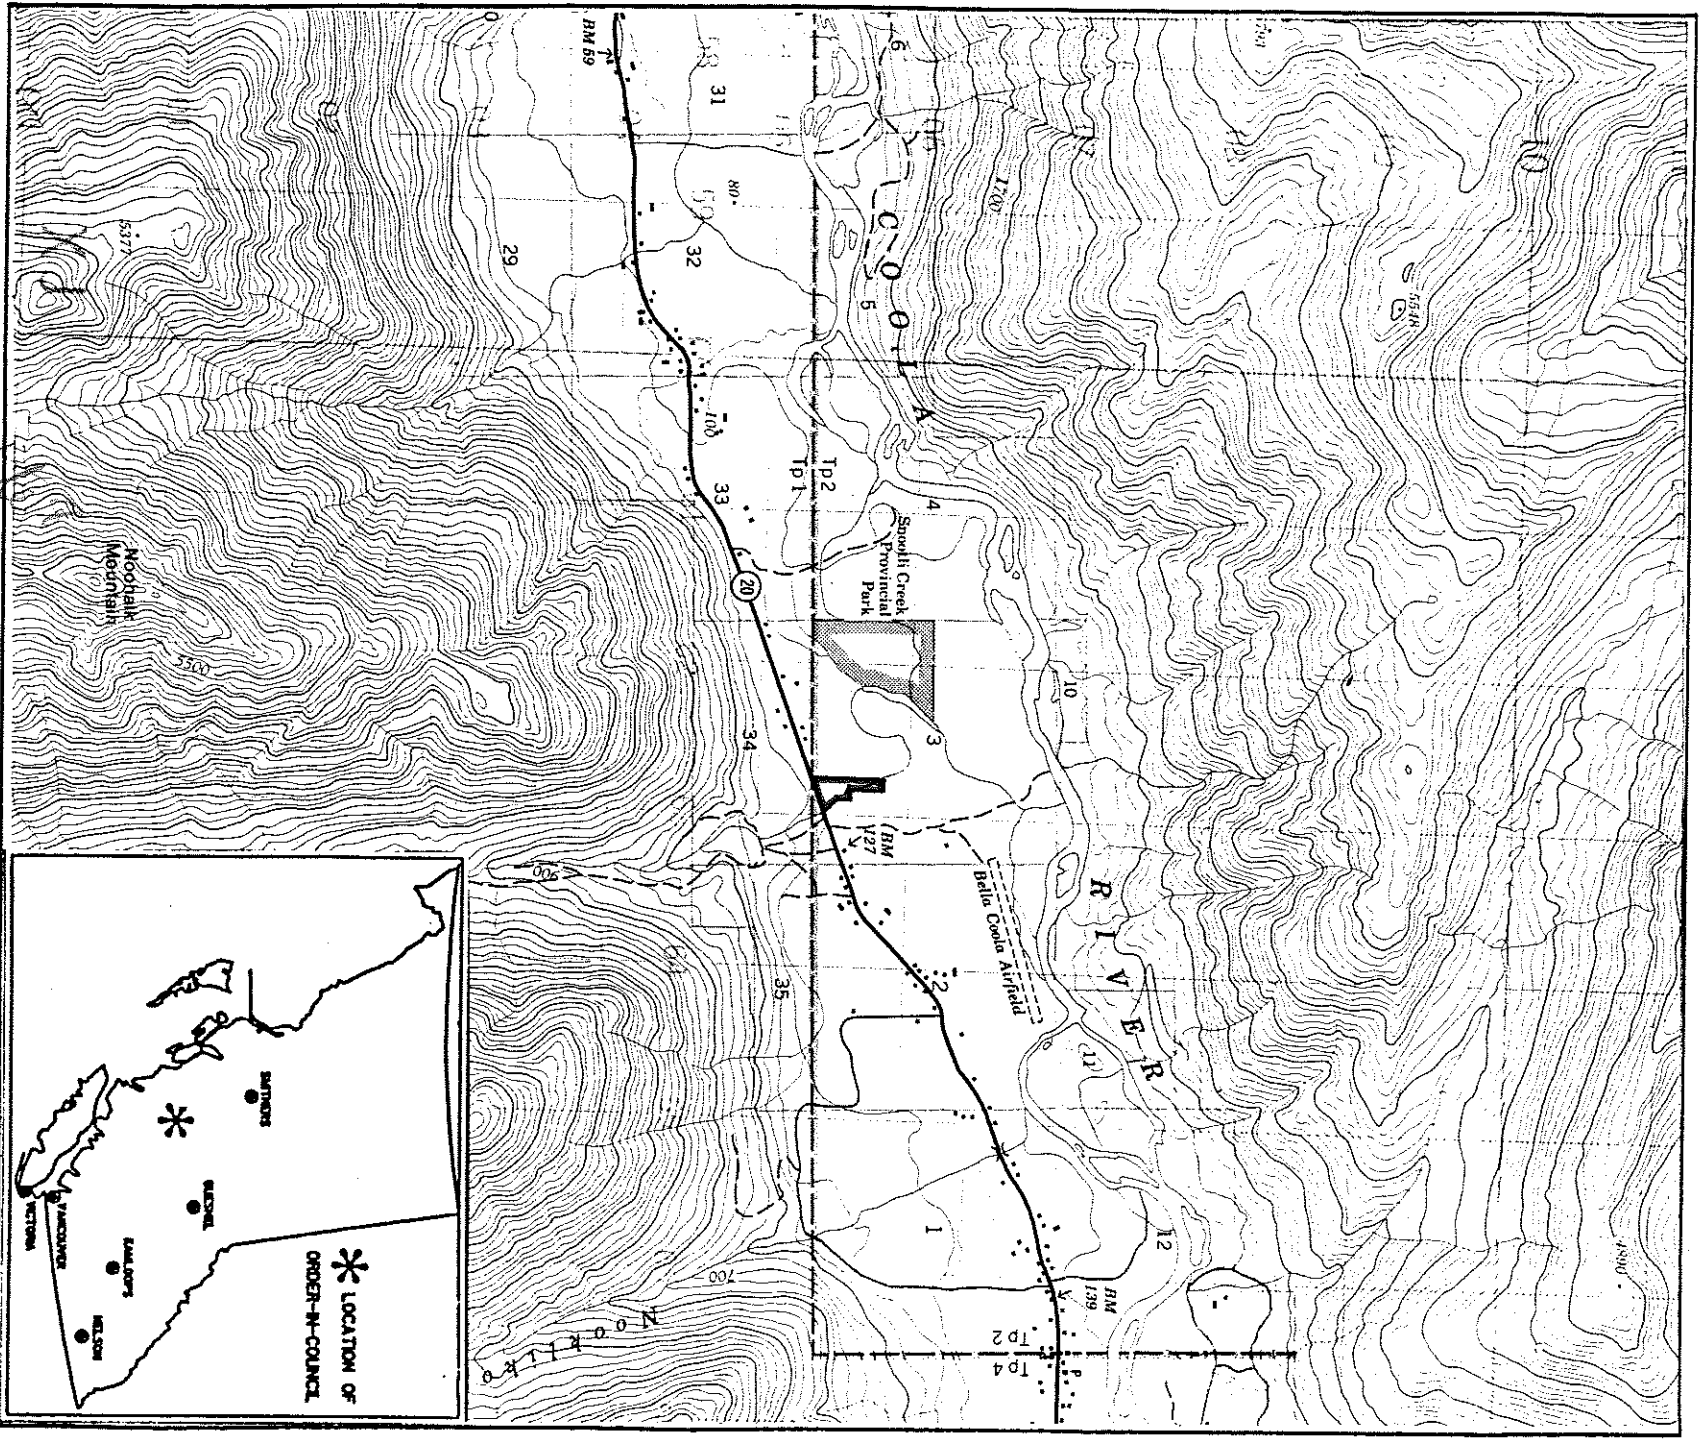

Province of British Columbia
 Ministry of Energy, Mines and Petroleum Resources
 MINERAL RESOURCES BRANCH-TITLES DIVISION
CROWN FEDERAL FISH HATCHERY SITES
MINERAL AND PLACER RESERVE

SCALE - 1 : 50 000

CONTOUR INTERVAL - 100 FEET

P. G. J.

MINING DIVISION	SKEENA	SKETCH PREPARED BY	R.G.C.J.
LAND DISTRICT	RANGE 3 COAST	MINERAL TITLES DRAUGHTING,	VICTORIA B.C.
MAP NO.	93D/7E	DATE	87-03-18