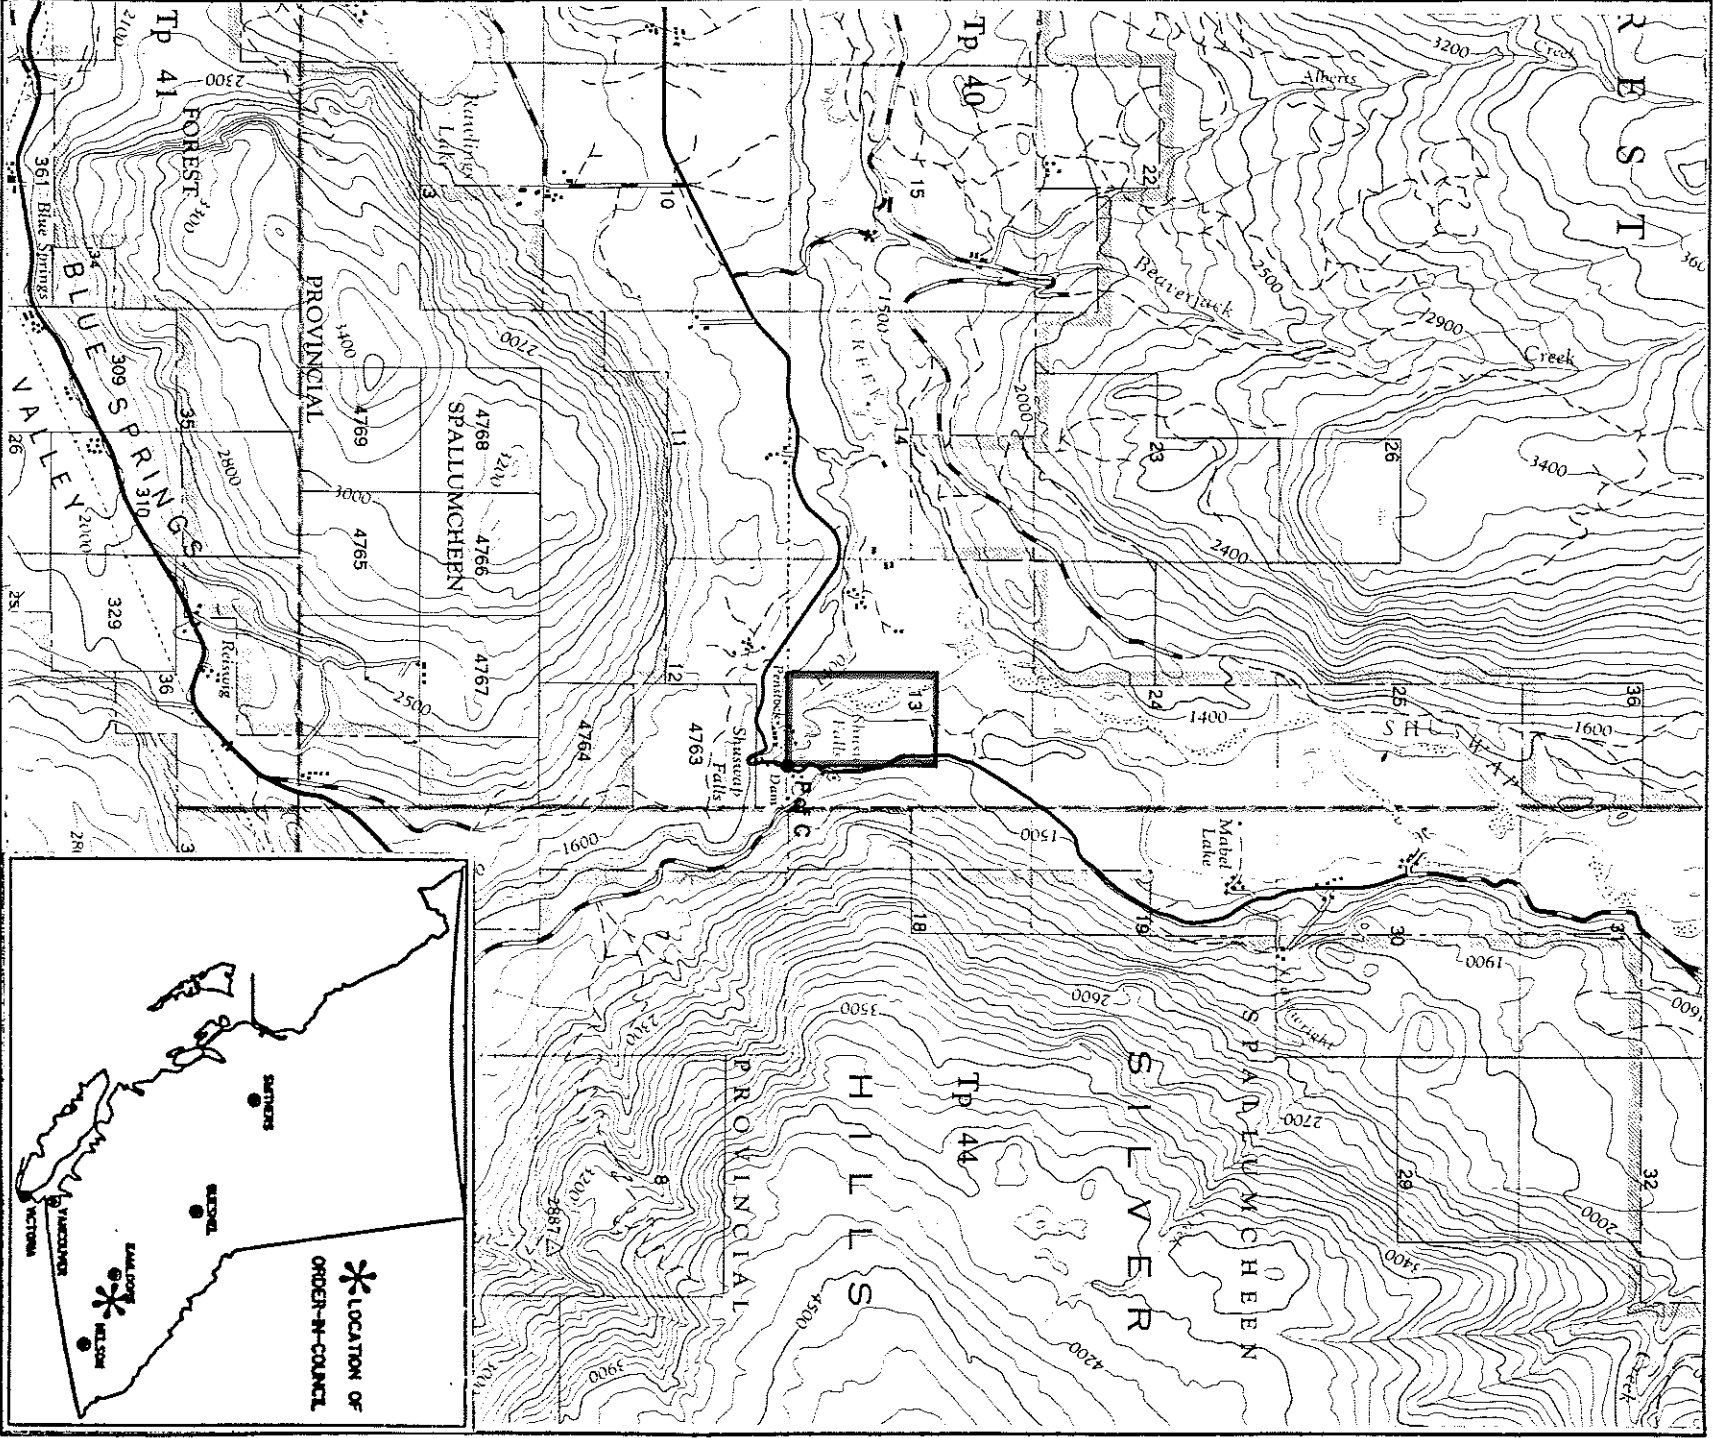

**Province of British Columbia**  
 Ministry of Energy, Mines and Petroleum Resources  
 MINERAL RESOURCES BRANCH-TITLES DIVISION  
**CROWN FEDERAL FISH HATCHERY SITES**  
**MINERAL AND PLACER RESERVE**

SCALE - 1 : 50 000

CONTOUR INTERVAL - 100 FEET

307287

MINING DIVISION VERNON	SKETCH PREPARED BY R.G.C.J.
LAND DISTRICT OSOYOOS DIV. OF YALE	MINERAL TITLES DRAUGHTING, VICTORIA B.C.
MAP NO. 82L/7W	DATE 86.12.12