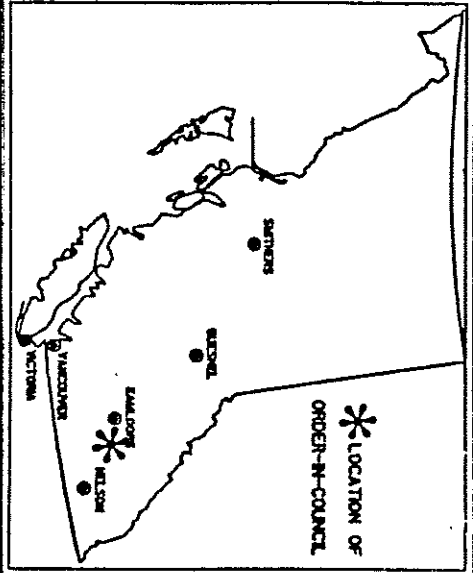

**Province of British Columbia**  
 Ministry of Energy, Mines and Petroleum Resources  
 MINERAL RESOURCES BRANCH-TITLES DIVISION  
**CROWN FEDERAL FISH HATCHERY SITES**  
**MINERAL AND PLACER RESERVE**

SCALE - 1 : 50 000

CONTOUR INTERVAL - 100 FEET

307287

MINING DIVISION VERNON	SKETCH PREPARED BY R.G.C.J.
LAND DISTRICT OSOYOOS DIV. OF YALE	MINERAL TITLES DRAUGHTING, VICTORIA B.C.
MAP NO. 82L/7W	DATE 86.12.12