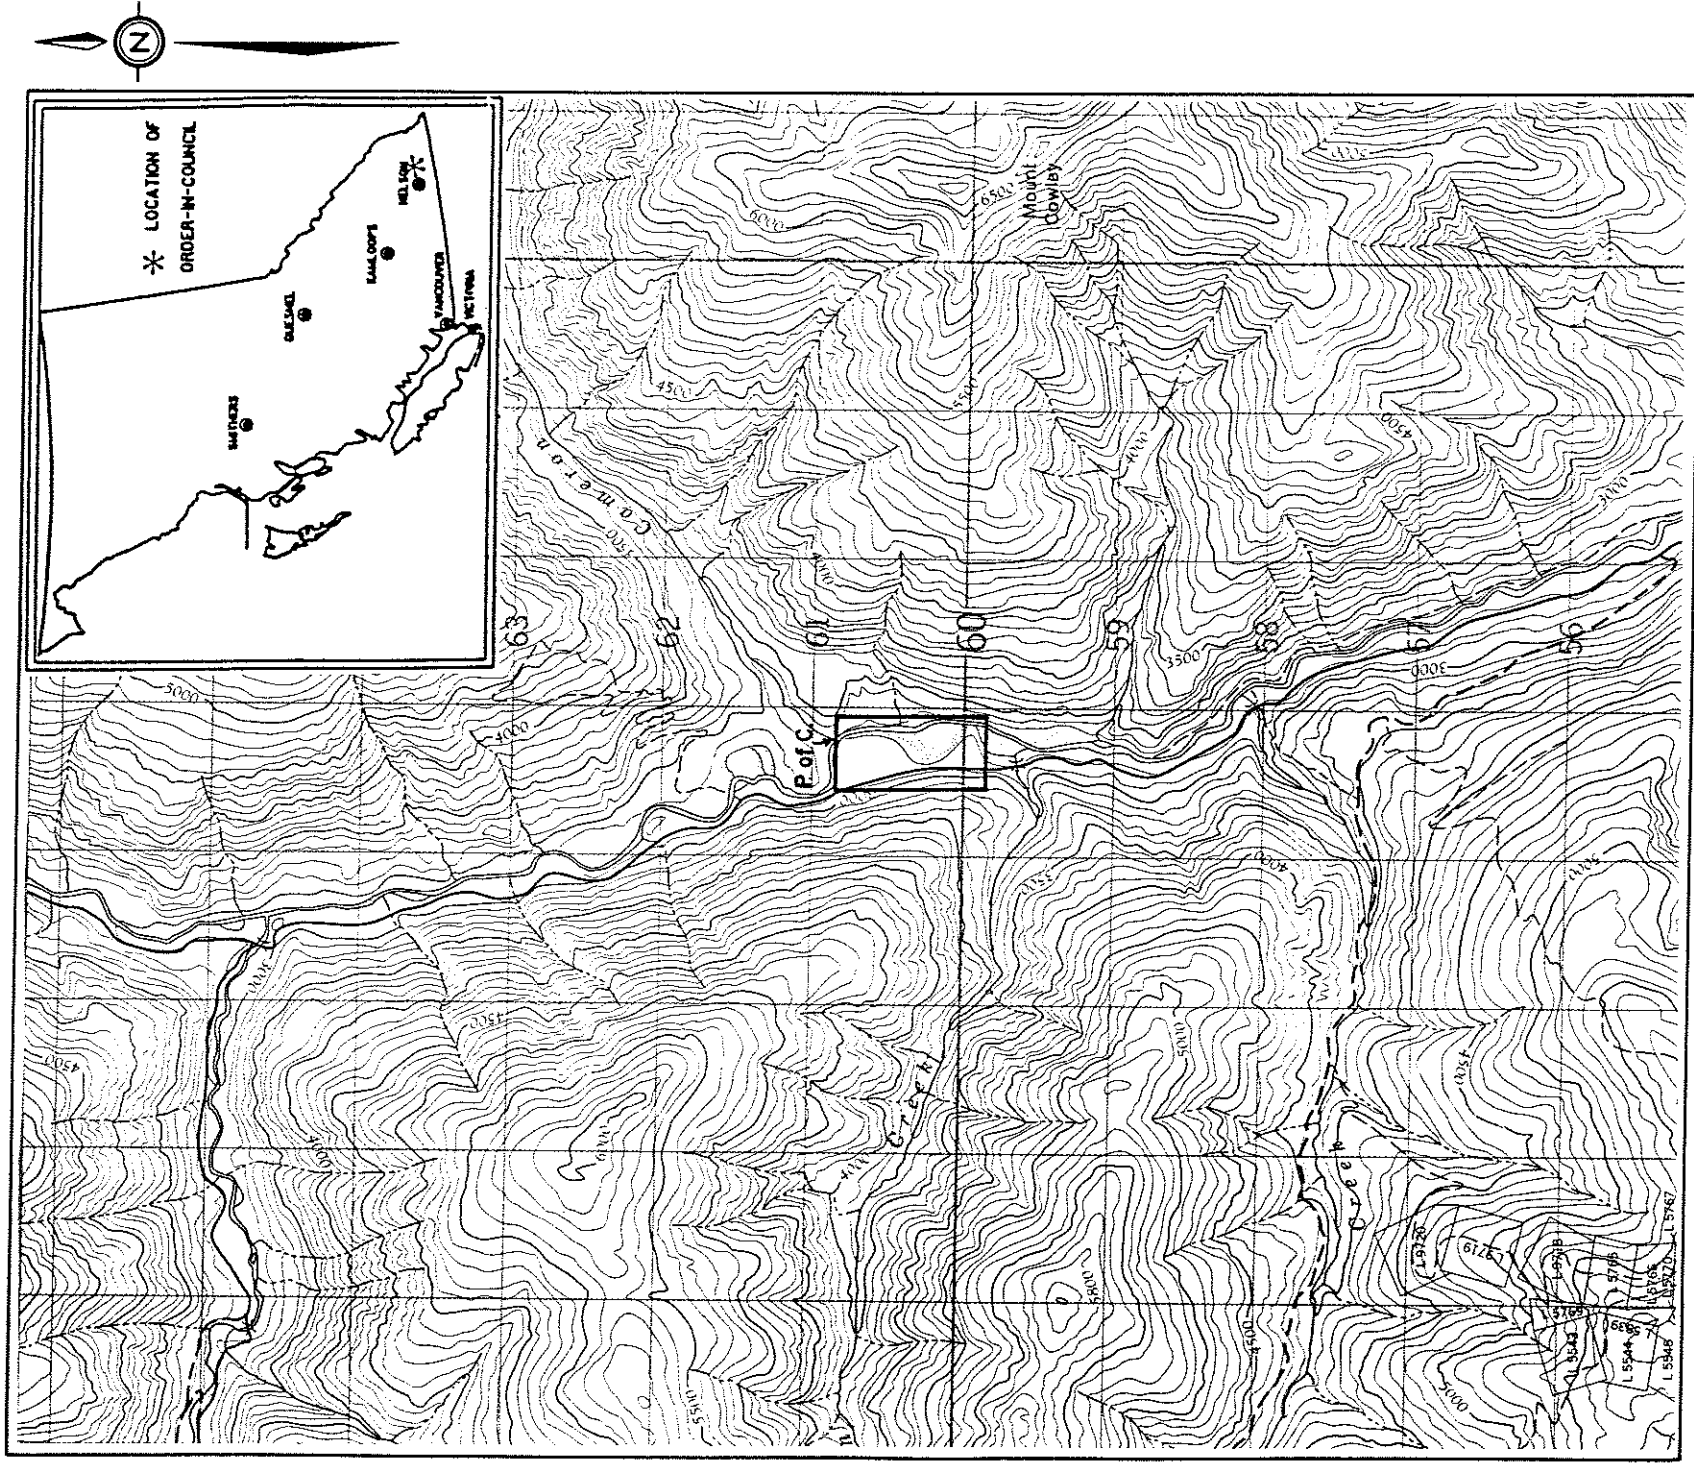

FILE 03930 002 206

Province of British Columbia
Ministry of Energy, Mines and Petroleum Resources
MINERAL RESOURCES DIVISION - TITLES BRANCH

GOAT RIVER DESIGNATED PLACER AREA

SCALE - 1:50 000

CONTOUR INTERVAL - 100 FEET

MINING DIVISION	NELSON	SKETCH PREPARED BY	J. LEEDHAM
LAND DISTRICT	KOOTENAY	MINERAL TITLES DRAUGHTING,	VICTORIA
MAP NO.	82F/8W	DATE	87.06.17