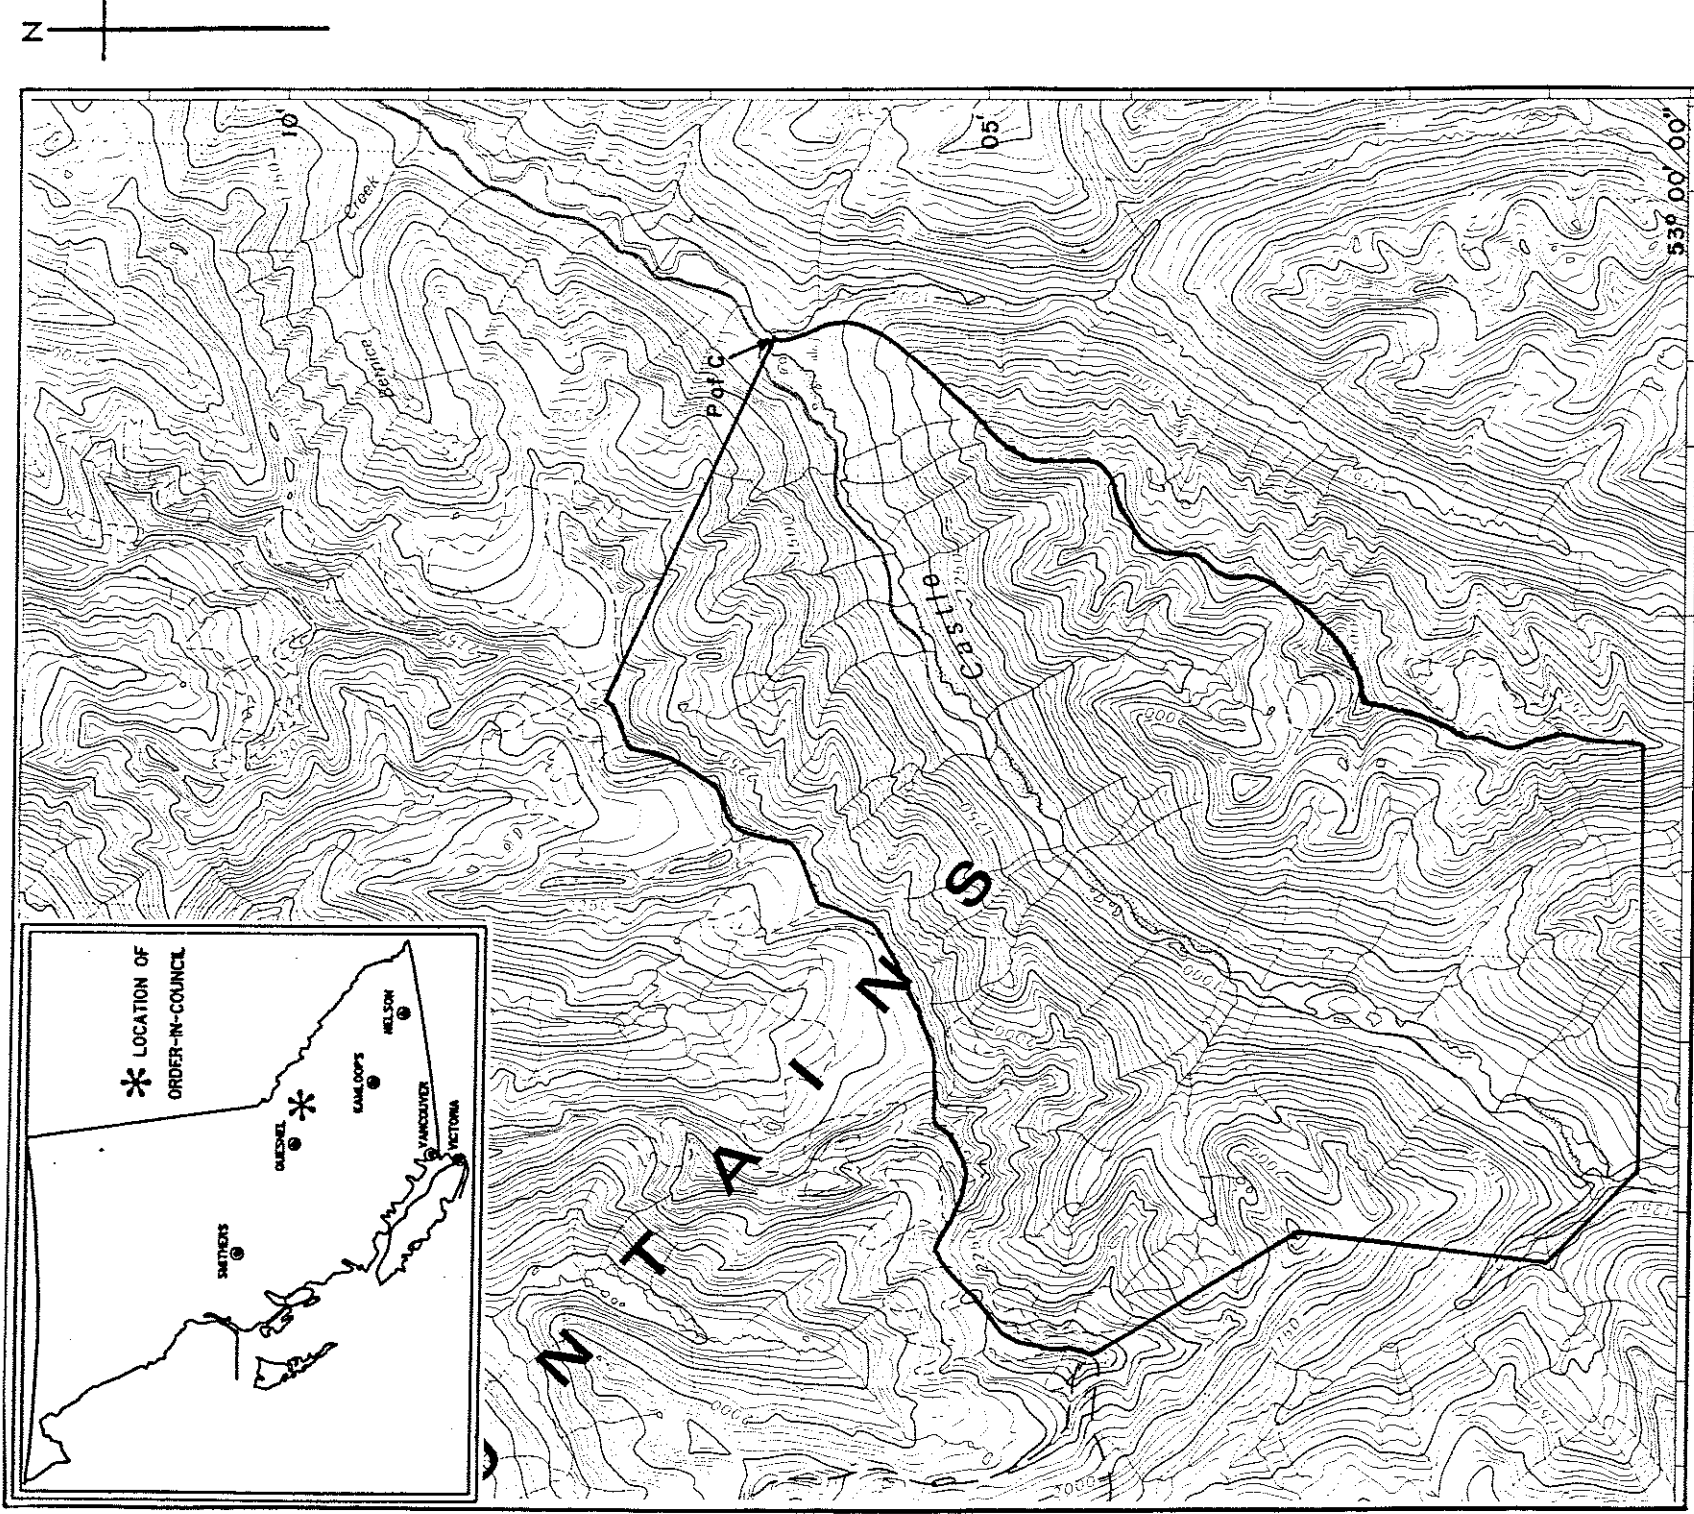

Province of British Columbia  
Ministry of Energy, Mines and Petroleum Resources  
MINERAL RESOURCES BRANCH-TITLES DIVISION

CASTLE CREEK DESIGNATED PLACER AREA

SCALE- 1 : 100 000

CONTOUR INTERVAL- 50 METRES

MINING DIVISION	CARIBOO	SKETCH PREPARED BY	J LEEDHAM
LAND DISTRICT	CARIBOO	MINERAL TITLES DRAUGHTING,	VICTORIA B.C.
MAP NO.	93H / 1E & W	DATE	87 05 01