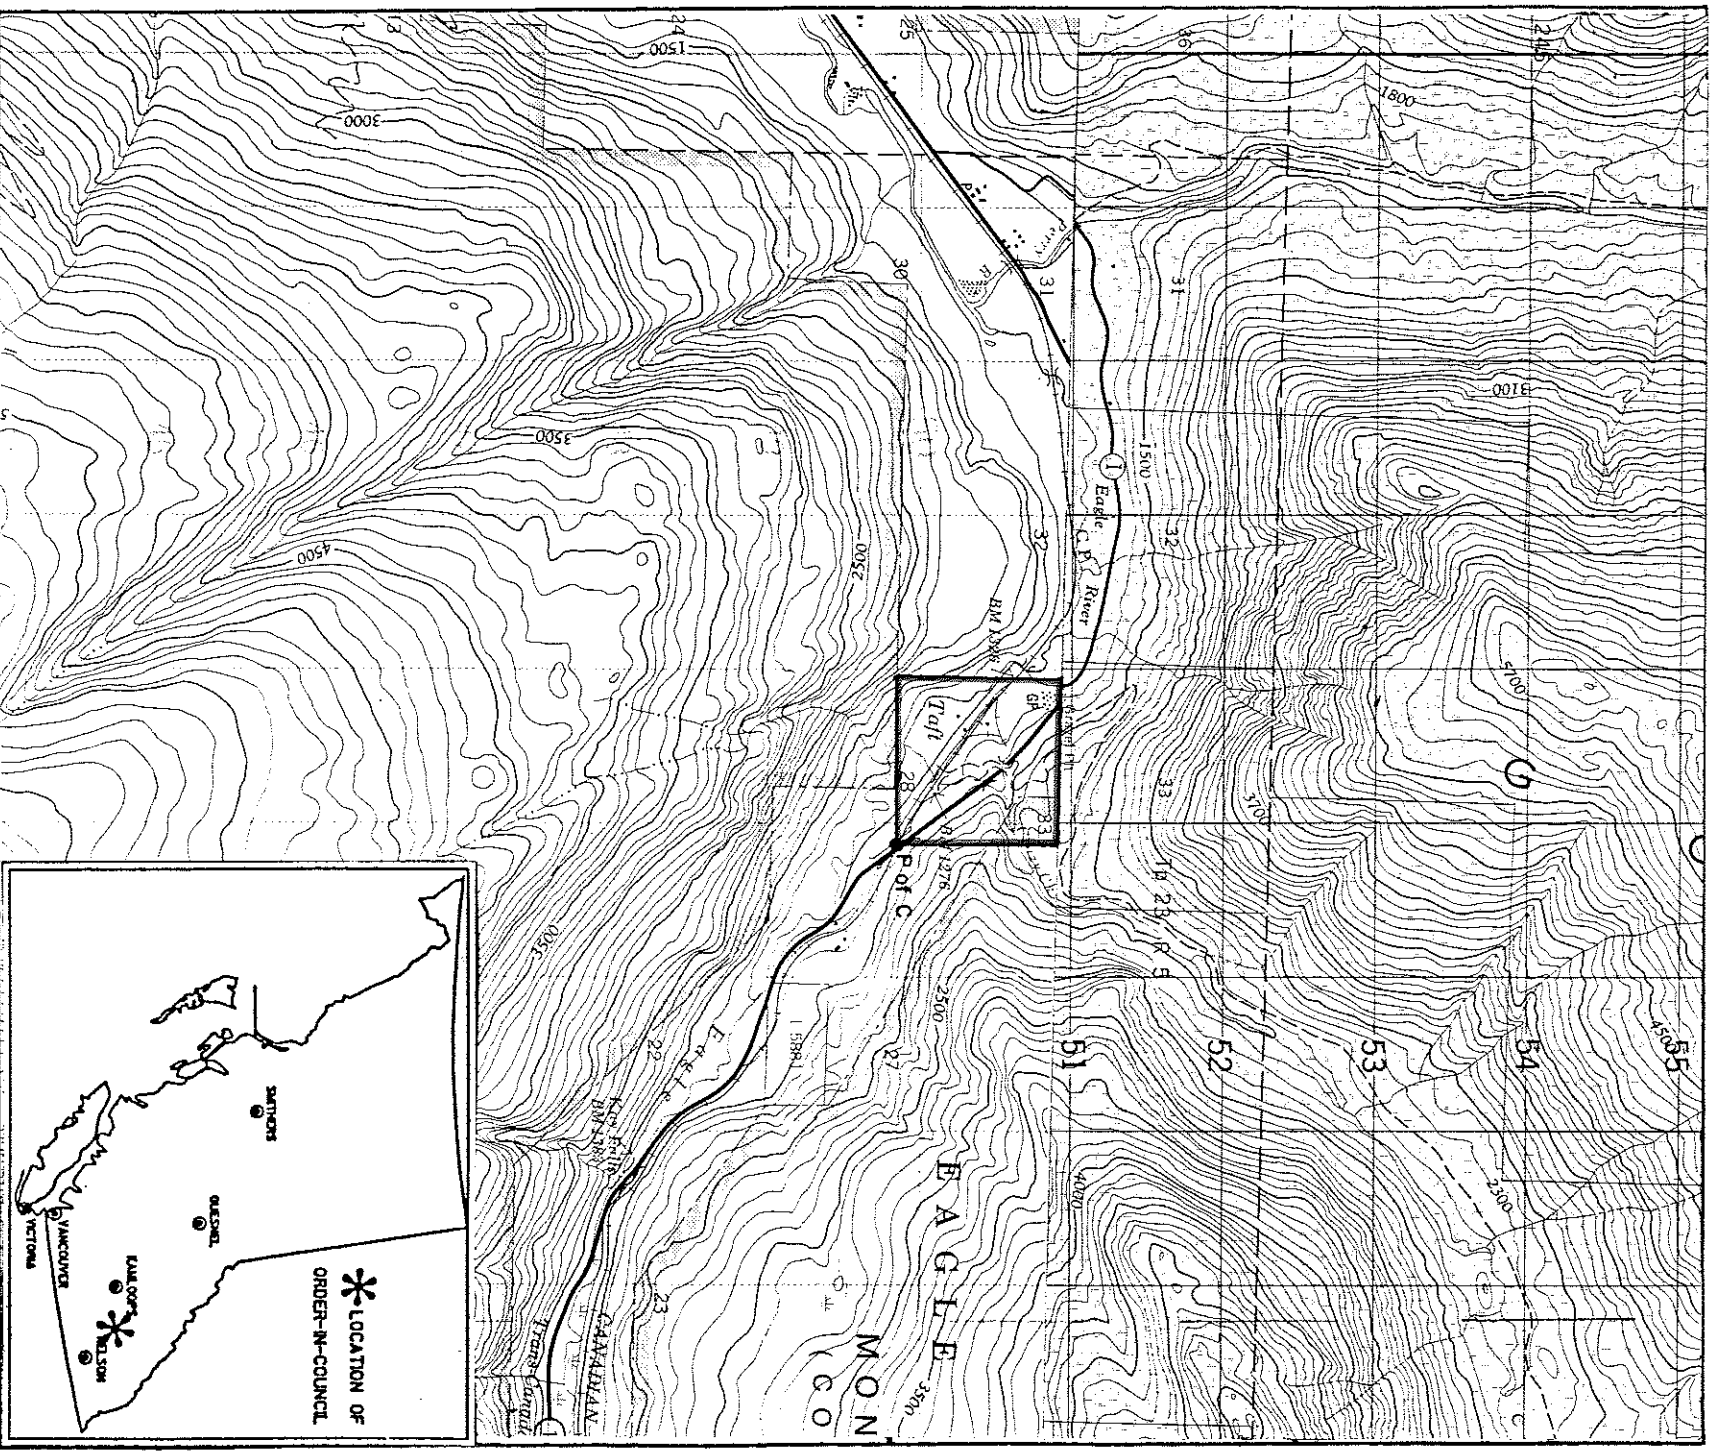

Province of British Columbia
 Ministry of Energy, Mines and Petroleum Resources
 MINERAL RESOURCES BRANCH-TITLES DIVISION
CROWN FEDERAL FISH HATCHERY SITES
MINERAL AND PLACER RESERVE

SCALE - 1 : 50 000

CONTOUR INTERVAL - 100 FEET

Handwritten initials

Handwritten number: 333647

MINING DIVISION REVELSTOKE	SKETCH PREPARED BY R.G.C.J.
LAND DISTRICT KAMLOOPS DIV. OF YALE	MINERAL TILES DRAUGHTING, VICTORIA B.C.
MAP NO. 82L/15E	DATE 87-03-17

Handwritten number: 82M02E