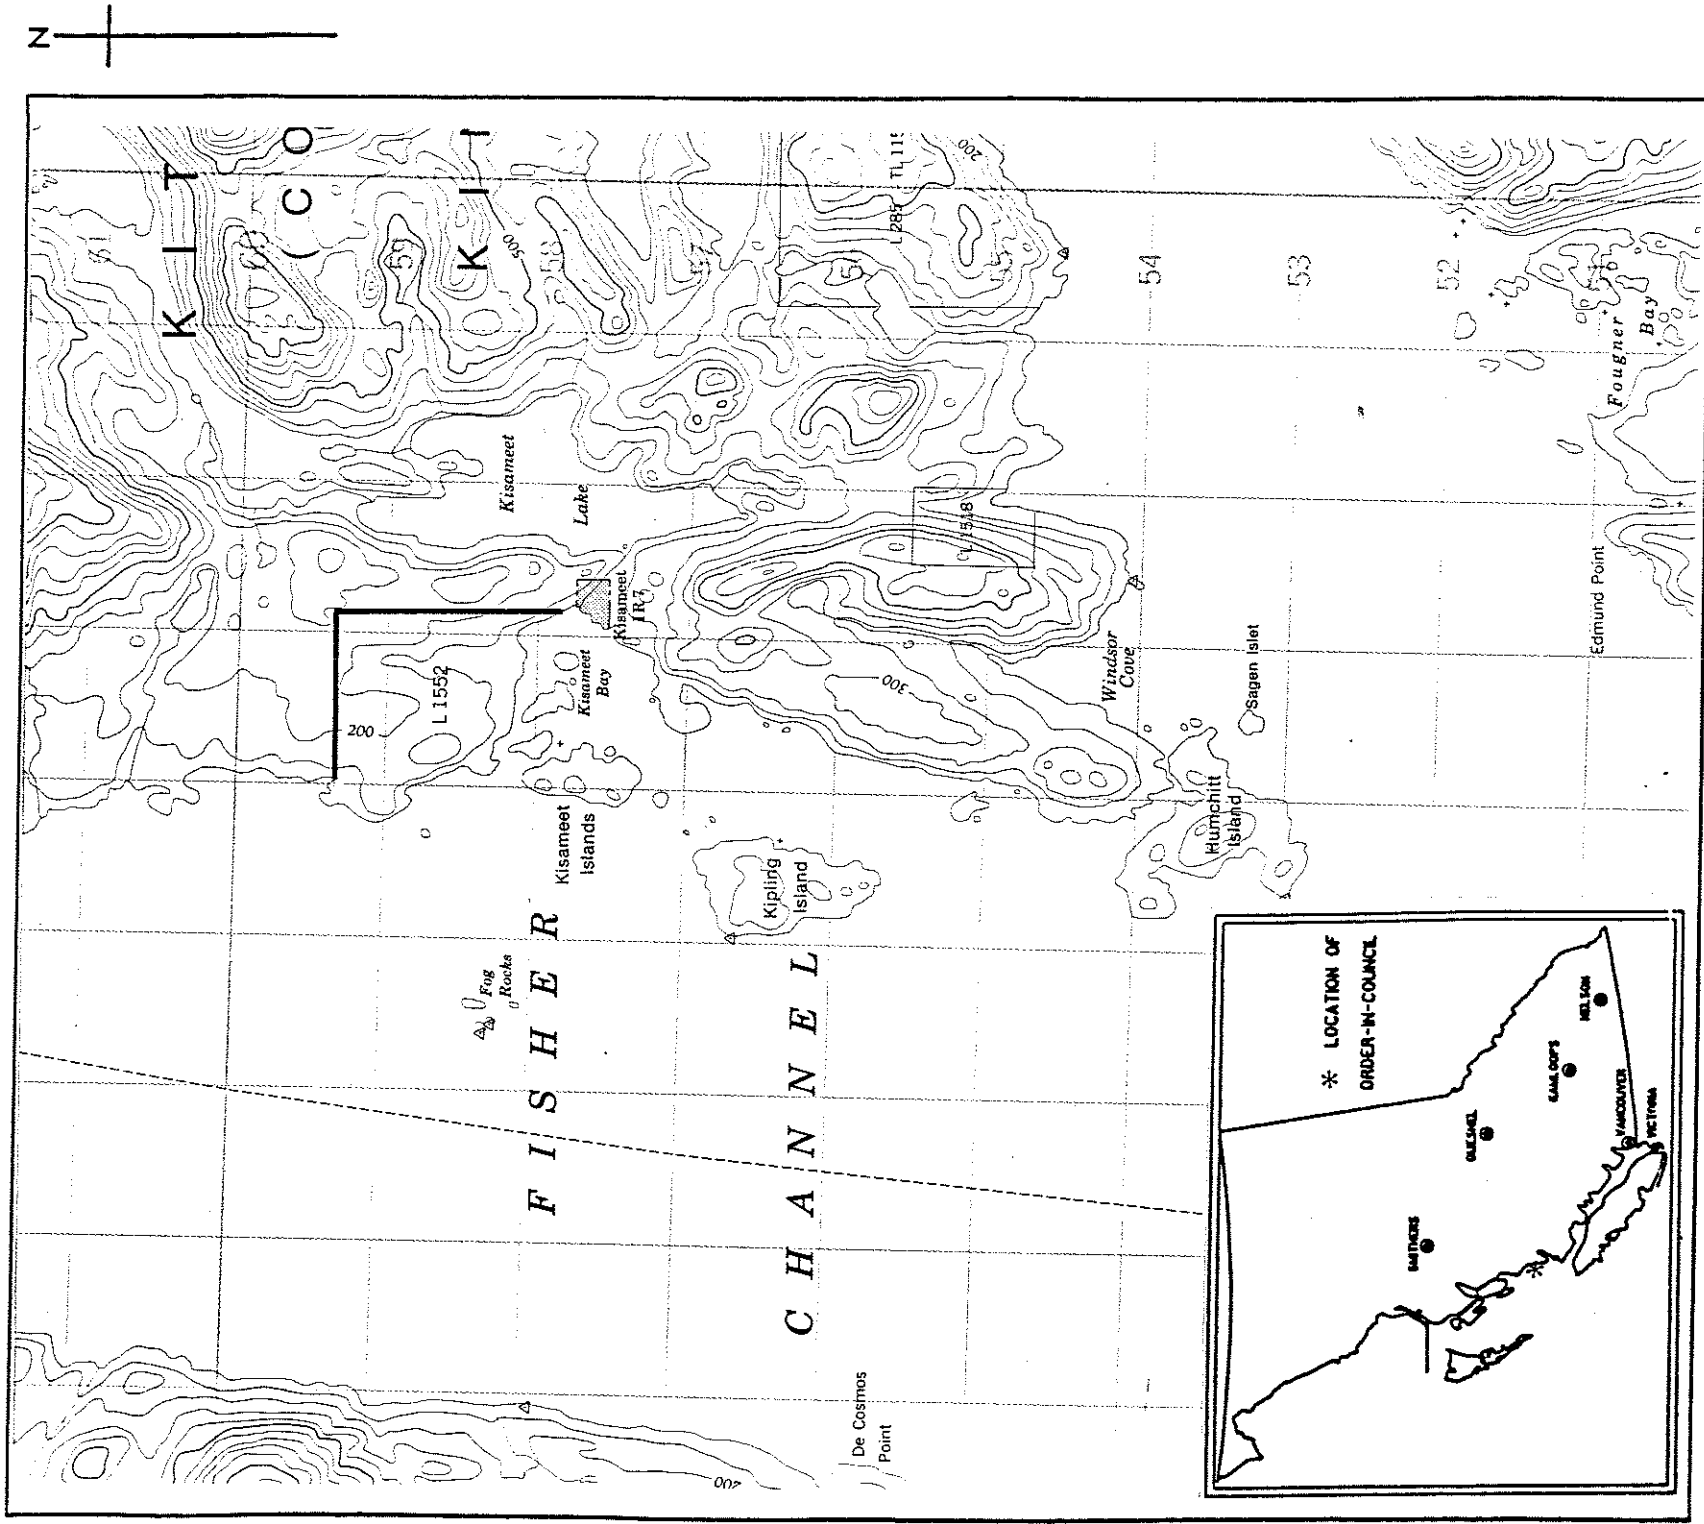

FILE 03280 003 740

Province of British Columbia
 Ministry of Energy, Mines and Petroleum Resources
 MINERAL RESOURCES BRANCH-TITLES DIVISION

INDUSTRIAL MINERALS MINERAL & PLACER RESERVE
KING ISLAND

SCALE - 1:50 000

CONTOUR INTERVAL - 100 FEET

MINING DIVISION	SKEENA	SKETCH PREPARED BY	J. LEEDHAM
LAND DISTRICT	RANGE 2 COAST	MINERAL TITLES DRAUGHTING,	VICTORIA B.C.
MAP NO.	92 M / 13W	DATE	87-05-11