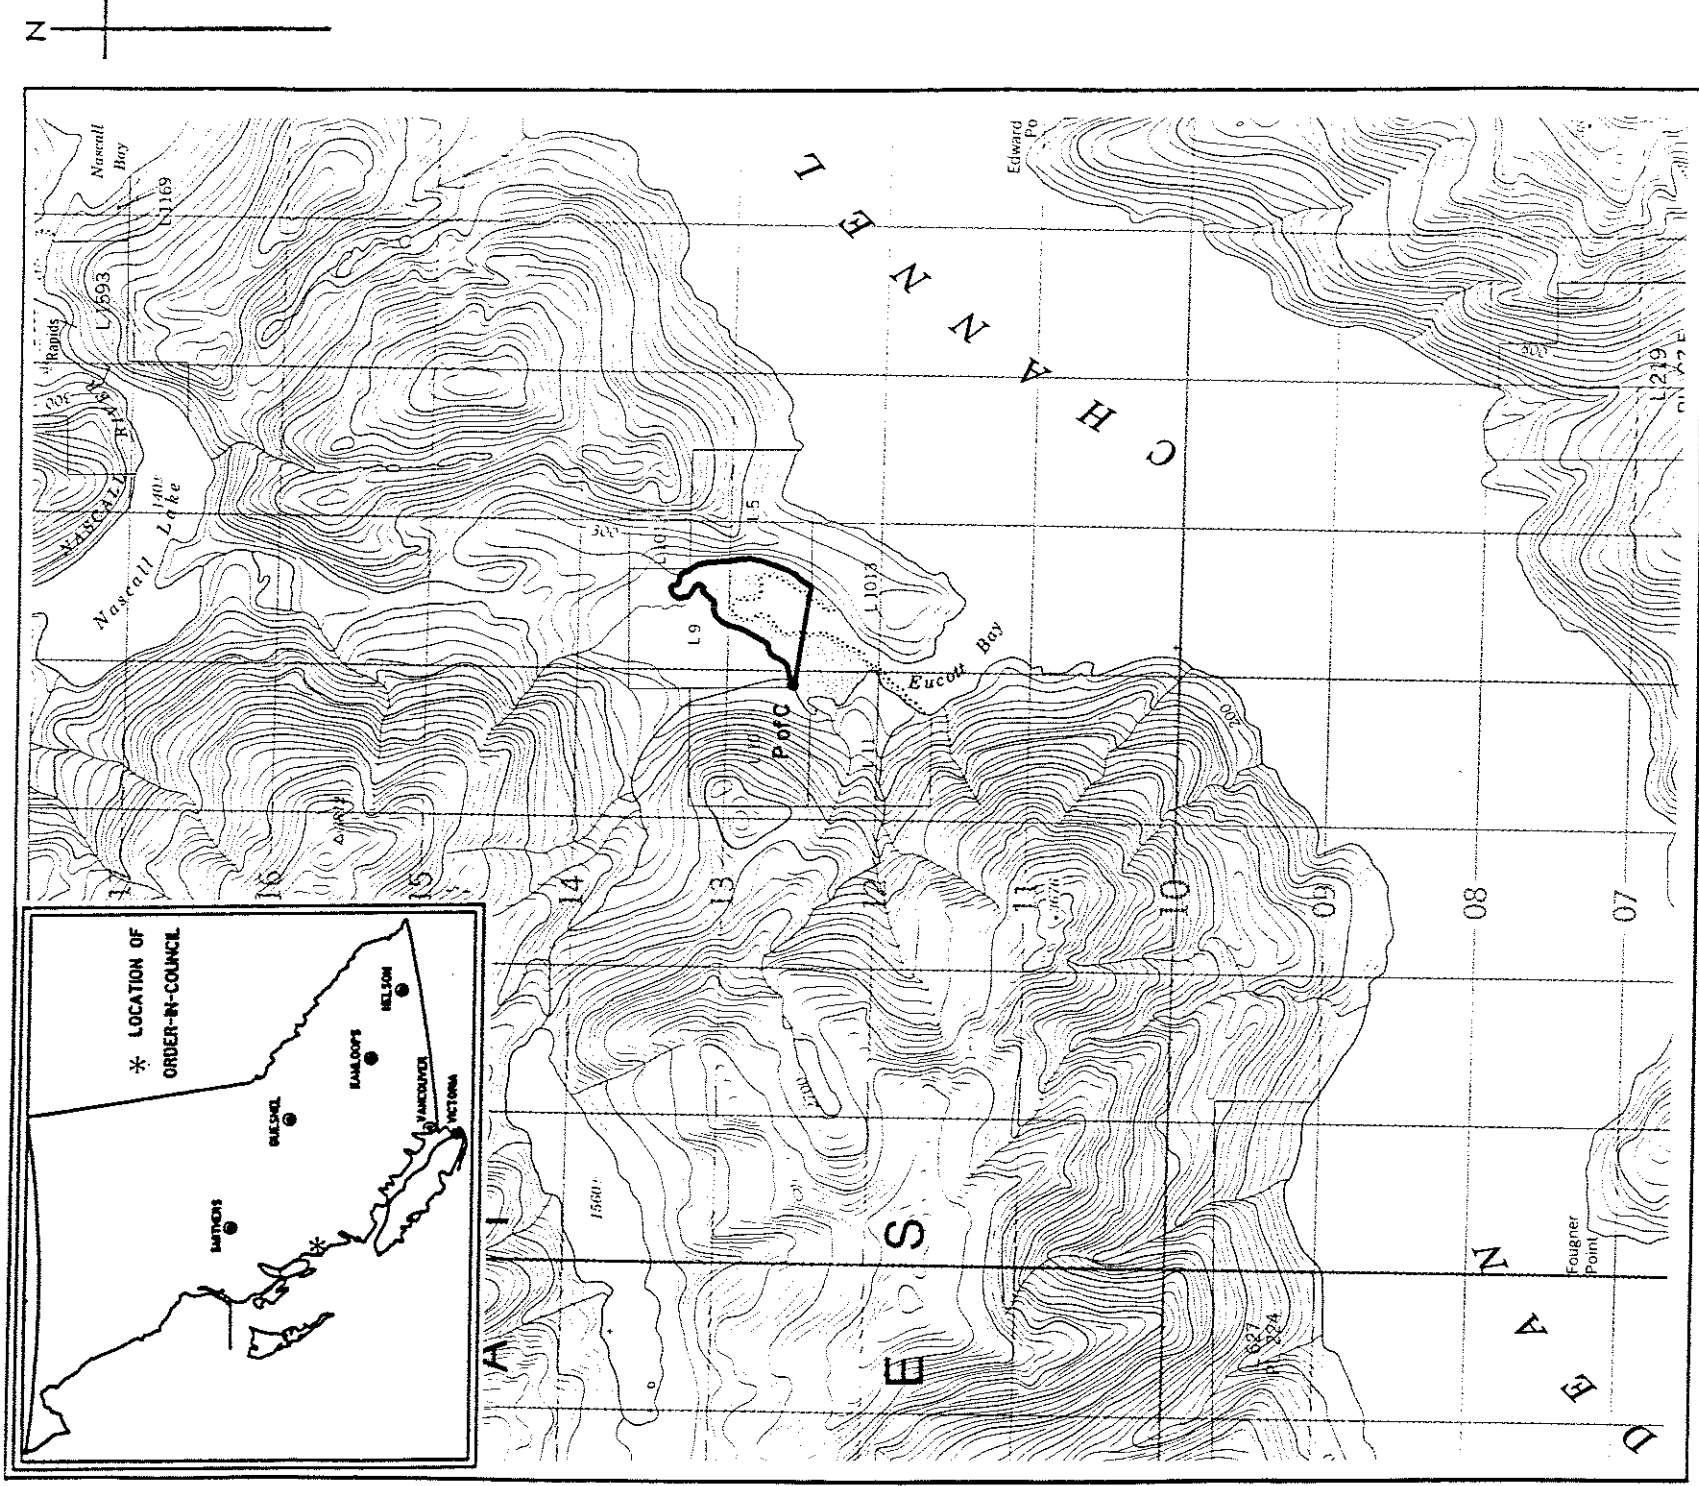

FILE 03280 003 740

Province of British Columbia
Ministry of Energy, Mines and Petroleum Resources
MINERAL RESOURCES BRANCH-TITLES DIVISION

INDUSTRIAL MINERALS MINERAL & PLACER RESERVE
OCEAN FALLS EAST

SCALE- 1:50 000

CONTOUR INTERVAL- 100 FEET

MINING DIVISION	SKENA	SKETCH PREPARED BY	J. LEEDHAM
LAND DISTRICT	RANGE 3 COAST	MINERAL TITLES	DRAUGHTING, VICTORIA B.C.
MAP NO.	93 D/6W	DATE	87.05.11