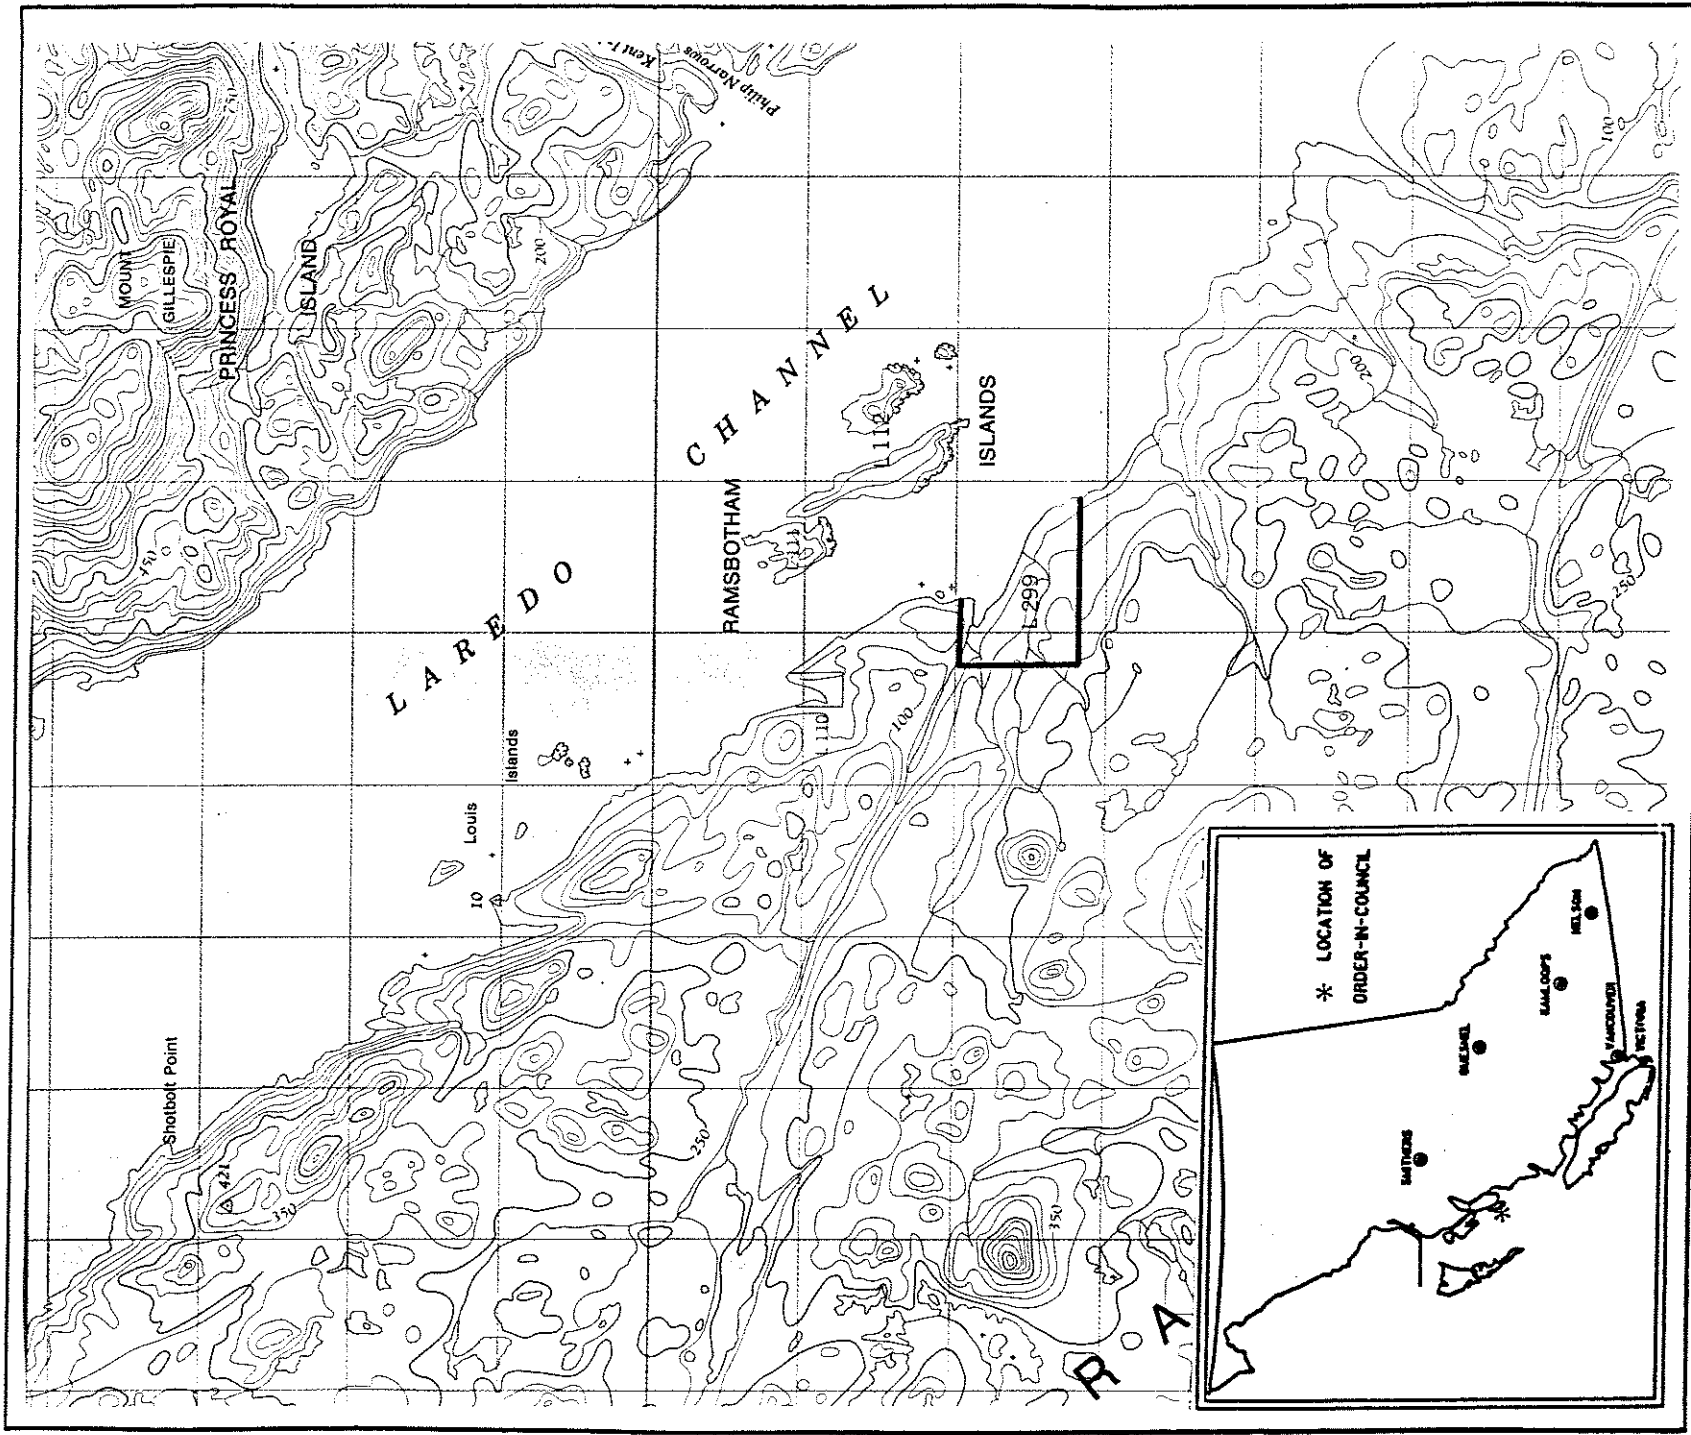

FILE 03280 003 740

Province of British Columbia  
Ministry of Energy, Mines and Petroleum Resources  
MINERAL RESOURCES BRANCH-TITLES DIVISION

INDUSTRIAL MINERALS MINERAL & PLACER RESERVE  
ARISTAZABAL ISLAND

SCALE- 1:50 000

CONTOUR INTERVAL- 50 FEET

MINING DIVISION	SKEENA	SKETCH PREPARED BY	J. LEEDHAM
LAND DISTRICT	RANGE 3 COAST	MINERAL TITLES DRAUGHTING,	VICTORIA B.C.
MAP NO.	103A/11W	DATE	87-05-11