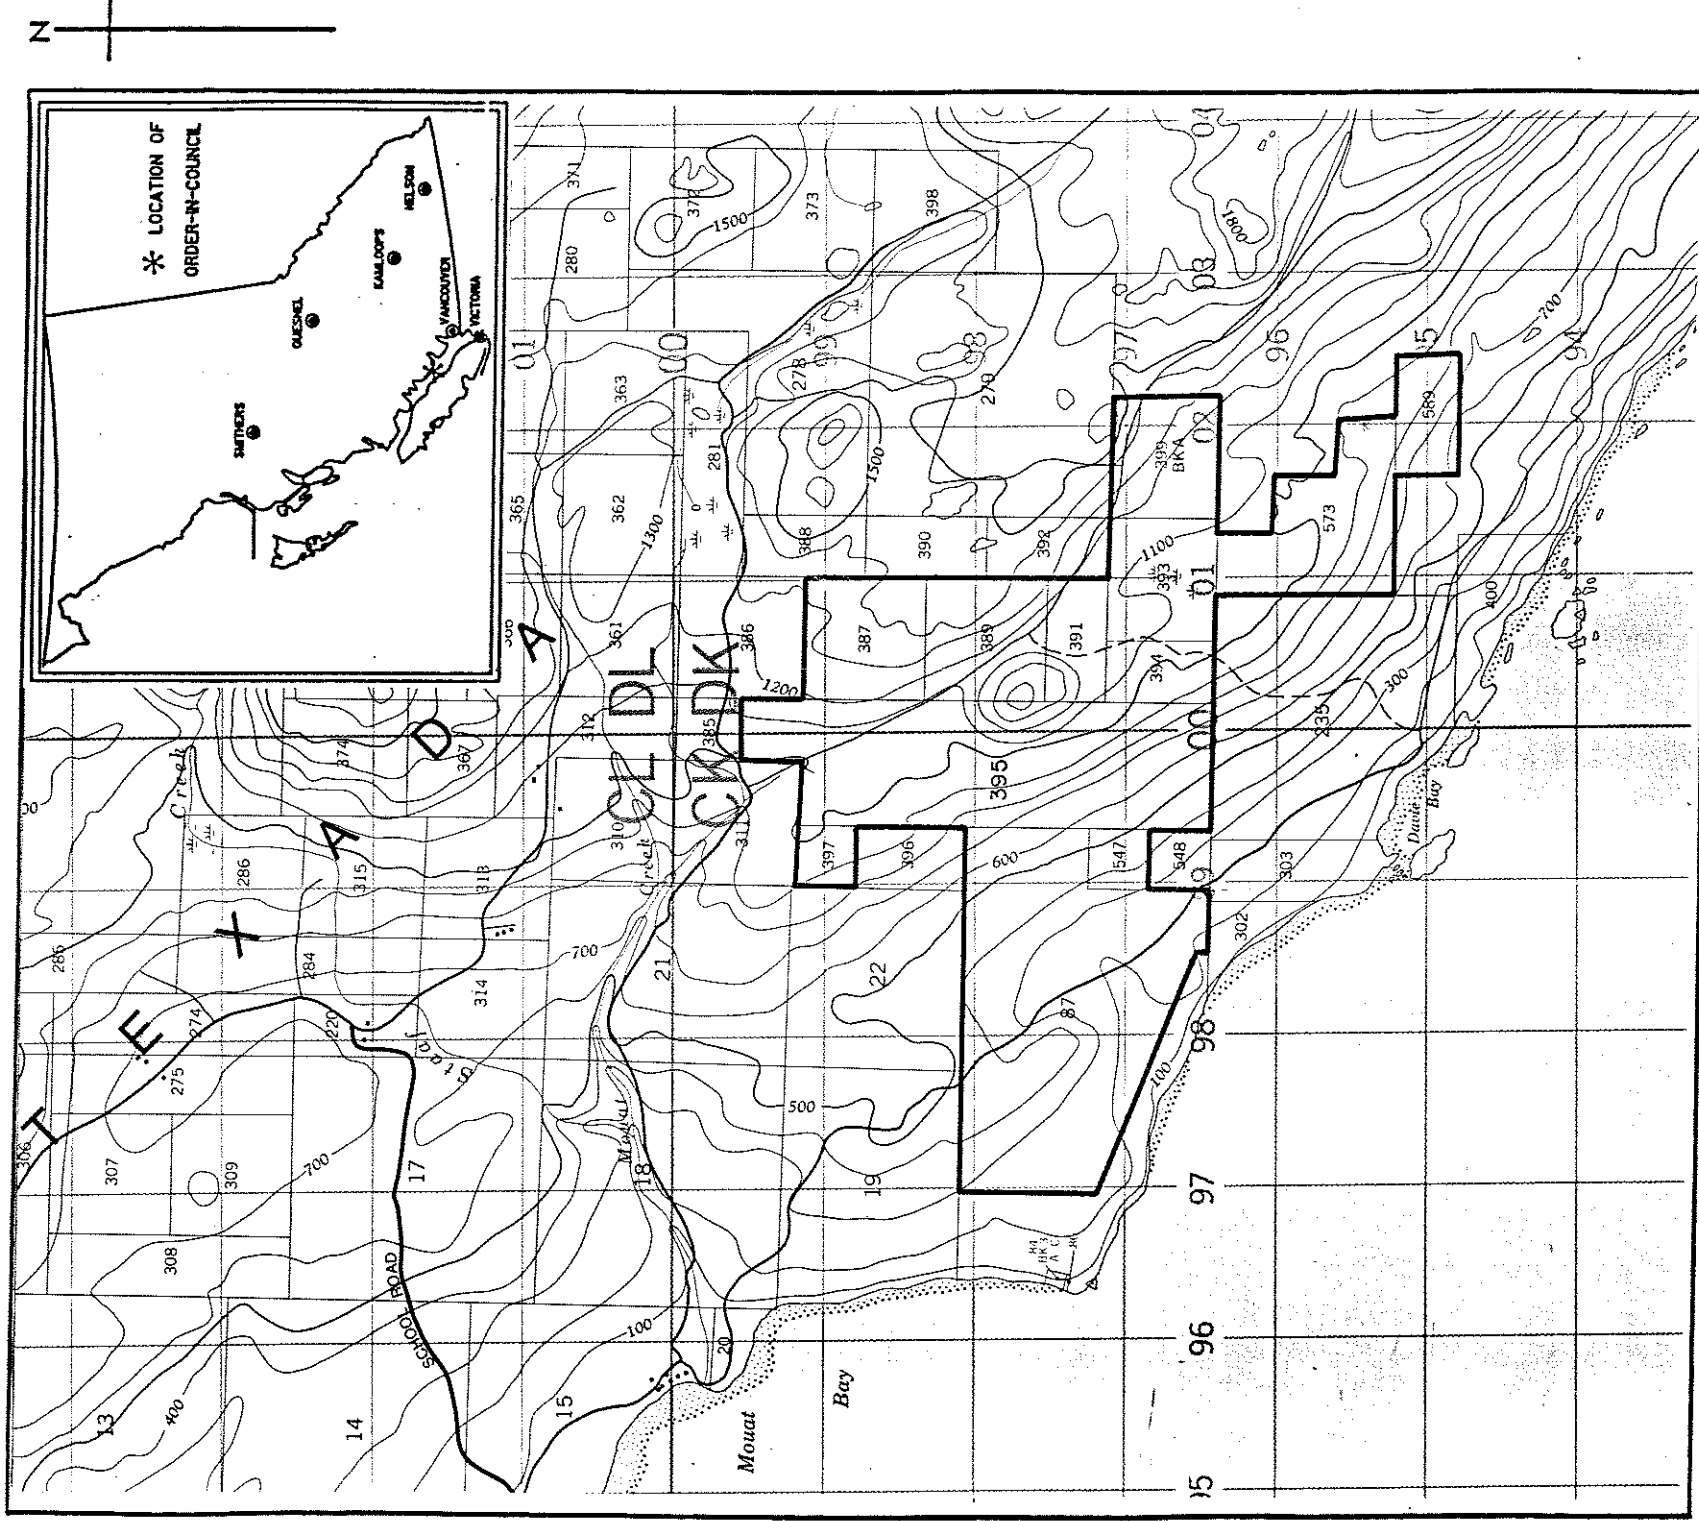

FILE 03280 003 740

Province of British Columbia  
Ministry of Energy, Mines and Petroleum Resources  
MINERAL RESOURCES BRANCH-TITLES DIVISION

INDUSTRIAL MINERALS MINERAL & PLACER RESERVE

TEXADA ISLAND

SCALE - 1:50 000

CONTOUR INTERVAL - 100 FEET

MINING DIVISION	NANAIMO	SKETCH PREPARED BY	J. LEEDHAM
LAND DISTRICT	TEXADA ISLAND	MINERAL TITLES DRAUGHTING,	VICTORIA B.C.
MAP NO.	92F/9W	DATE	87-05-05

FILE 03280 003 740

Province of British Columbia  
Ministry of Energy, Mines and Petroleum Resources  
MINERAL RESOURCES BRANCH-TITLES DIVISION

INDUSTRIAL MINERALS MINERAL & PLACER RESERVE  
TEXADA ISLAND

SCALE- 1:50 000 CONTOUR INTERVAL- 100 FEET

MINING DIVISION NANAIMO	SKETCH PREPARED BY J. LEEDHAM
LAND DISTRICT TEXADA ISLAND	MINERAL TITLES DRAUGHTING, VICTORIA B.C.
MAP NO. 92F/10E, 15E	DATE 87-05-05