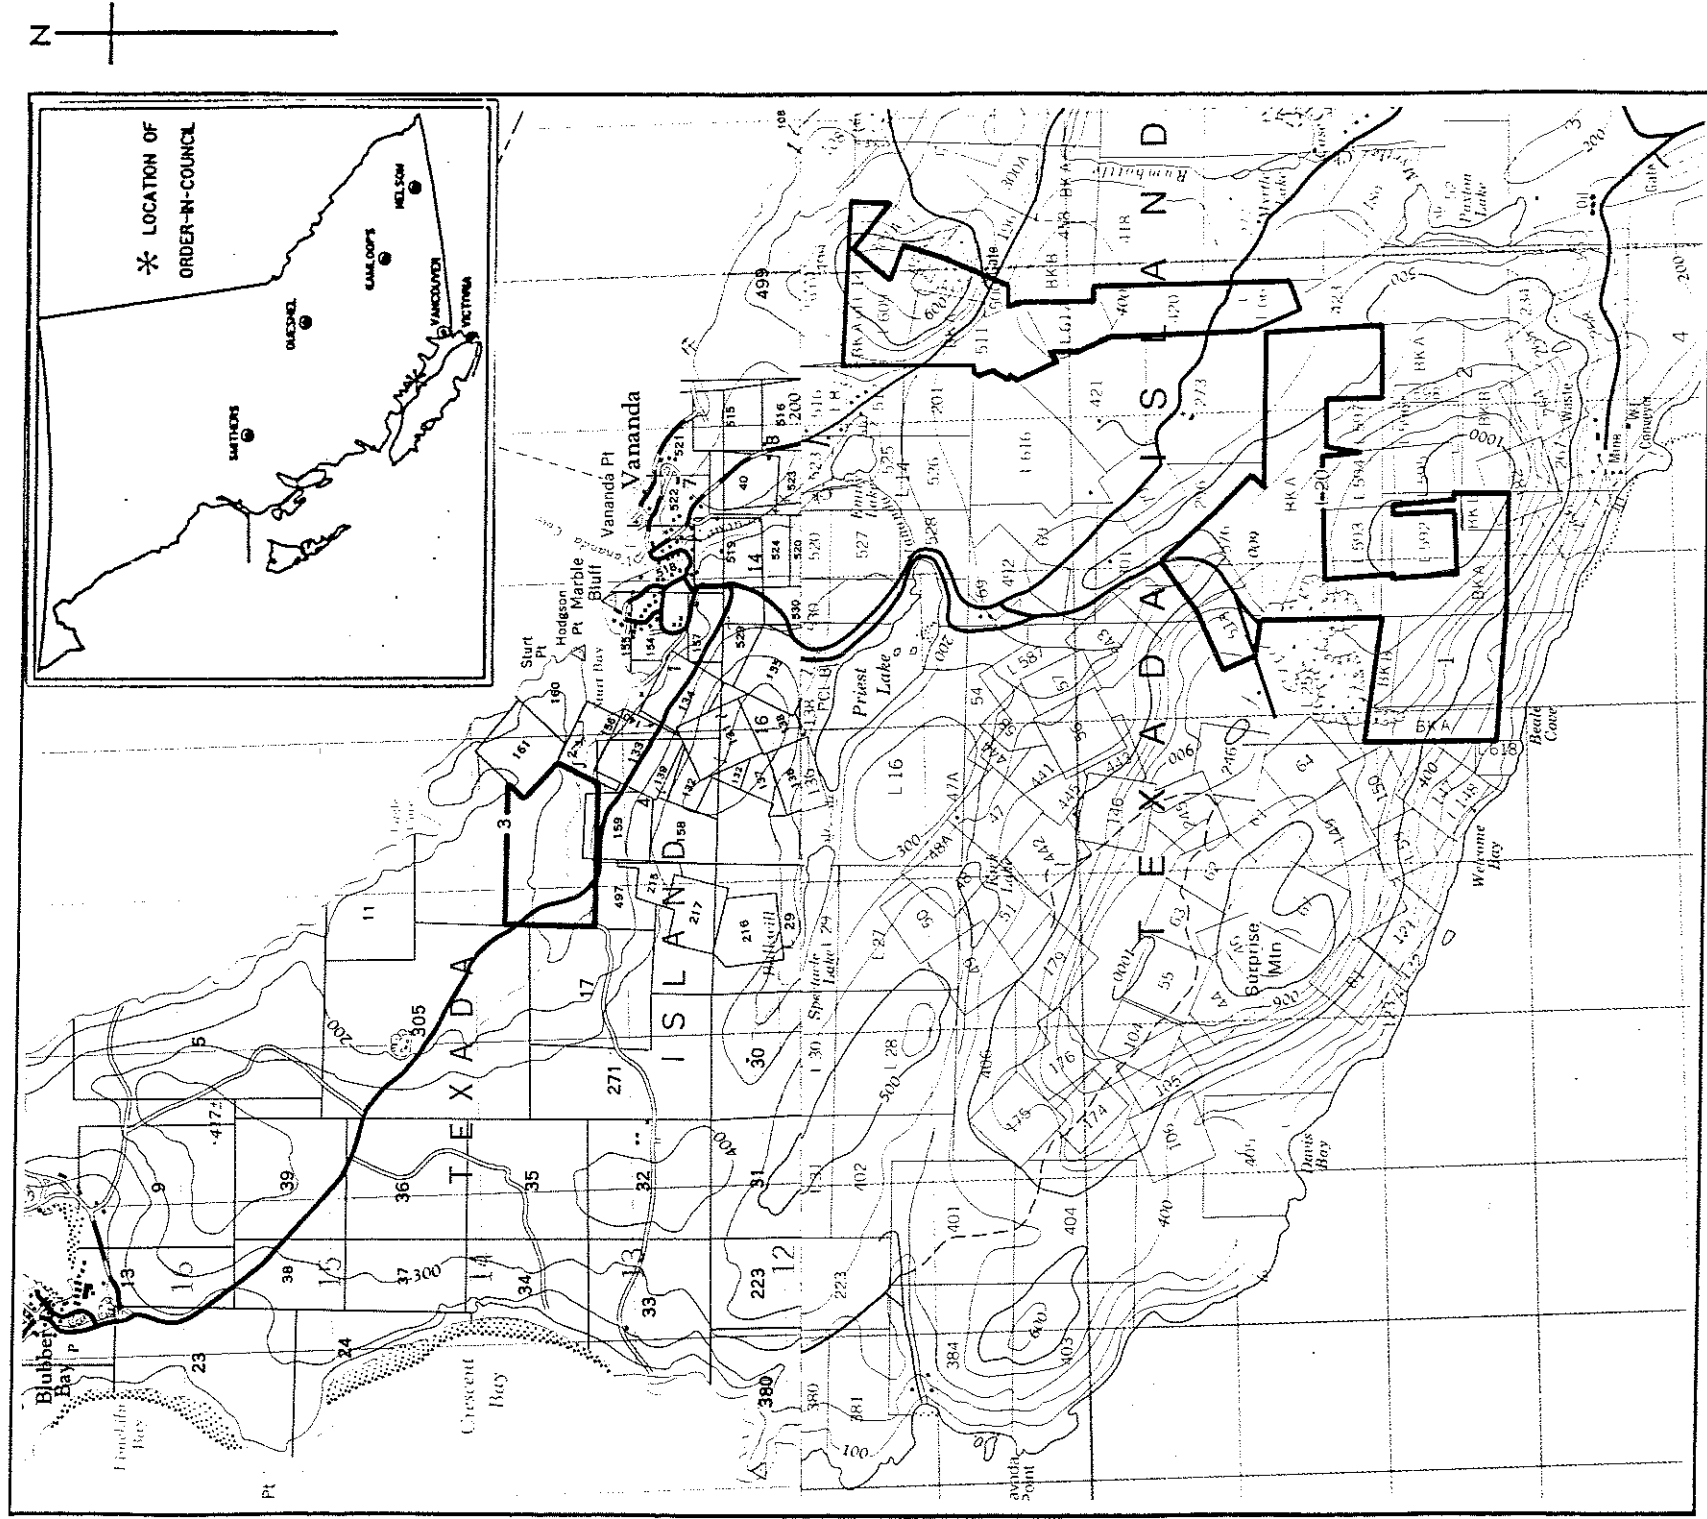

FILE 03280 003 740

Province of British Columbia  
Ministry of Energy, Mines and Petroleum Resources  
MINERAL RESOURCES BRANCH-TITLES DIVISION

INDUSTRIAL MINERALS MINERAL & PLACER RESERVE

TEXADA ISLAND

SCALE - 1:50 000

CONTOUR INTERVAL - 100 FEET

MINING DIVISION	NANAIMO	SKETCH PREPARED BY	J. LEEDHAM
LAND DISTRICT	TEXADA ISLAND	MINERAL TITLES DRAUGHTING,	VICTORIA B.C.
MAP NO.	92F/9W	DATE	87-05-05

FILE 03280 003 740

Province of British Columbia  
Ministry of Energy, Mines and Petroleum Resources  
MINERAL RESOURCES BRANCH-TITLES DIVISION

INDUSTRIAL MINERALS MINERAL & PLACER RESERVE  
TEXADA ISLAND

SCALE- 1:50 000 CONTOUR INTERVAL- 100 FEET

MINING DIVISION NANAIMO	SKETCH PREPARED BY J. LEEDHAM
LAND DISTRICT TEXADA ISLAND	MINERAL TITLES DRAUGHTING, VICTORIA B.C.
MAP NO. 92F/10E, 15E	DATE 87-05-05