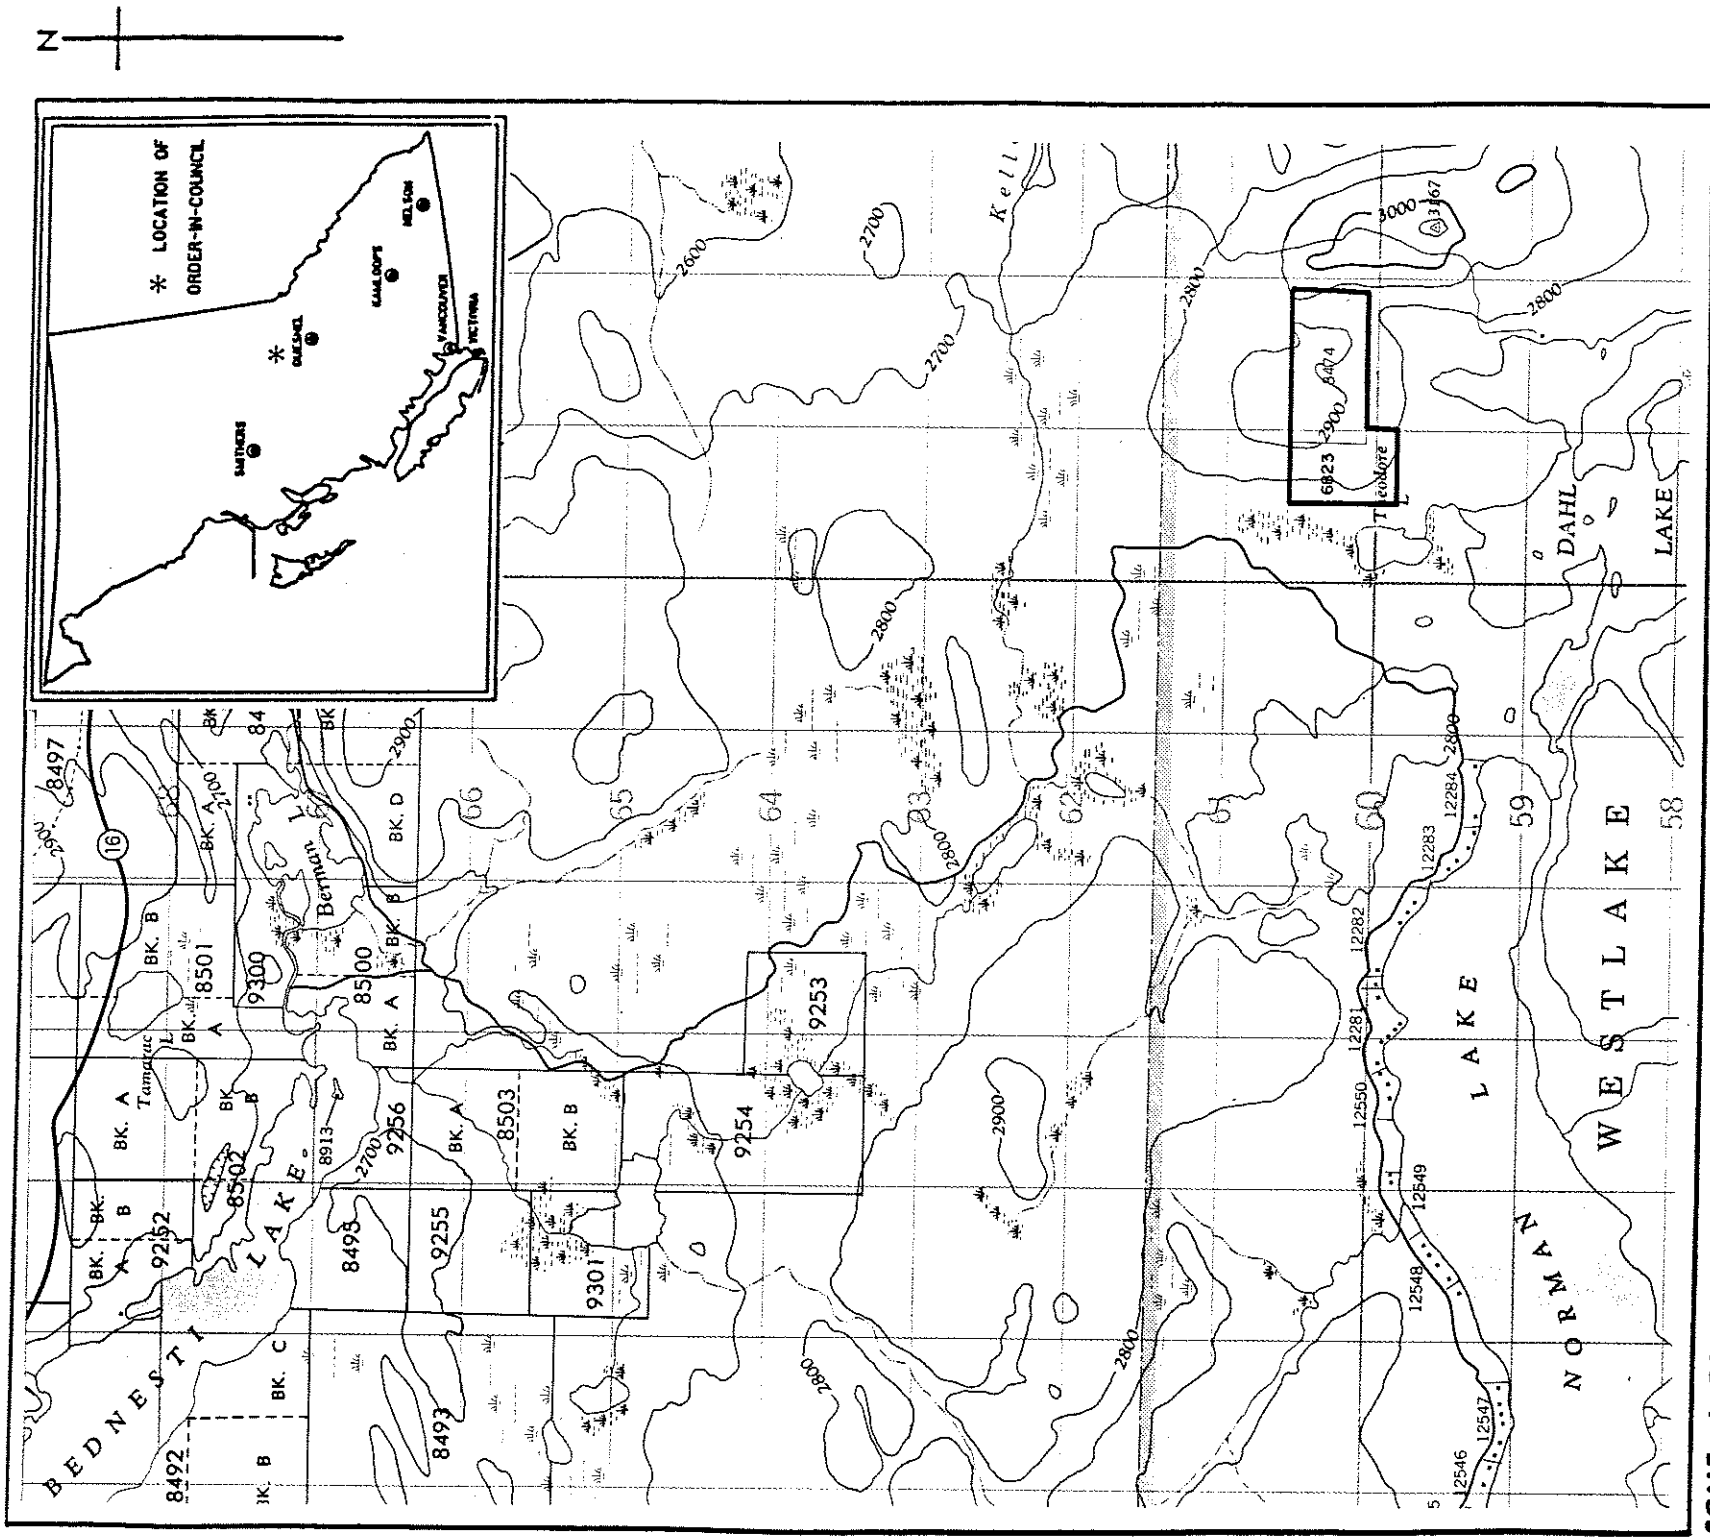

SCALE- 1:50 000

CONTOUR INTERVAL- 100 FEET

MINING DIVISION CARIBOO	SKETCH PREPARED BY J. LEEDHAM
LAND DISTRICT CARIBOO	MINERAL TITLES DRAUGHTING, VICTORIA B.C.
MAP NO. 93G/14W	DATE 87-05-07

FILE 03280 003 740

Province of British Columbia
Ministry of Energy, Mines and Petroleum Resources
MINERAL RESOURCES BRANCH-TITLES DIVISION

INDUSTRIAL MINERALS MINERAL & PLACER RESERVE
TACHEEDA LAKES

SCALE- 1:50 000

CONTOUR INTERVAL- 100 FEET

INDUSTRIAL MINERALS MINERAL & PLACER RESERVE
PURDEN LAKE

SCALE- 1:50 000

CONTOUR INTERVAL- 100 FEET

MINING DIVISION CARIBOO	SKETCH PREPARED BY J. LEEDHAM
LAND DISTRICT CARIBOO	MINERAL TITLES DRAUGHTING, VICTORIA B.C.
MAP NO. 93G/16E	DATE 87-05-07

INDUSTRIAL MINERALS MINERAL & PLACER RESERVE
EAGLET LAKE

SCALE - 1:50 000

CONTOUR INTERVAL - 100 FEET

MINING DIVISION	CARIBOO	SKETCH PREPARED BY	J. LEEDHAM
LAND DISTRICT	CARIBOO	MINERAL TITLES DRAUGHTING,	VICTORIA B.C.
MAP NO.	93 J/IW	DATE	87-05-07