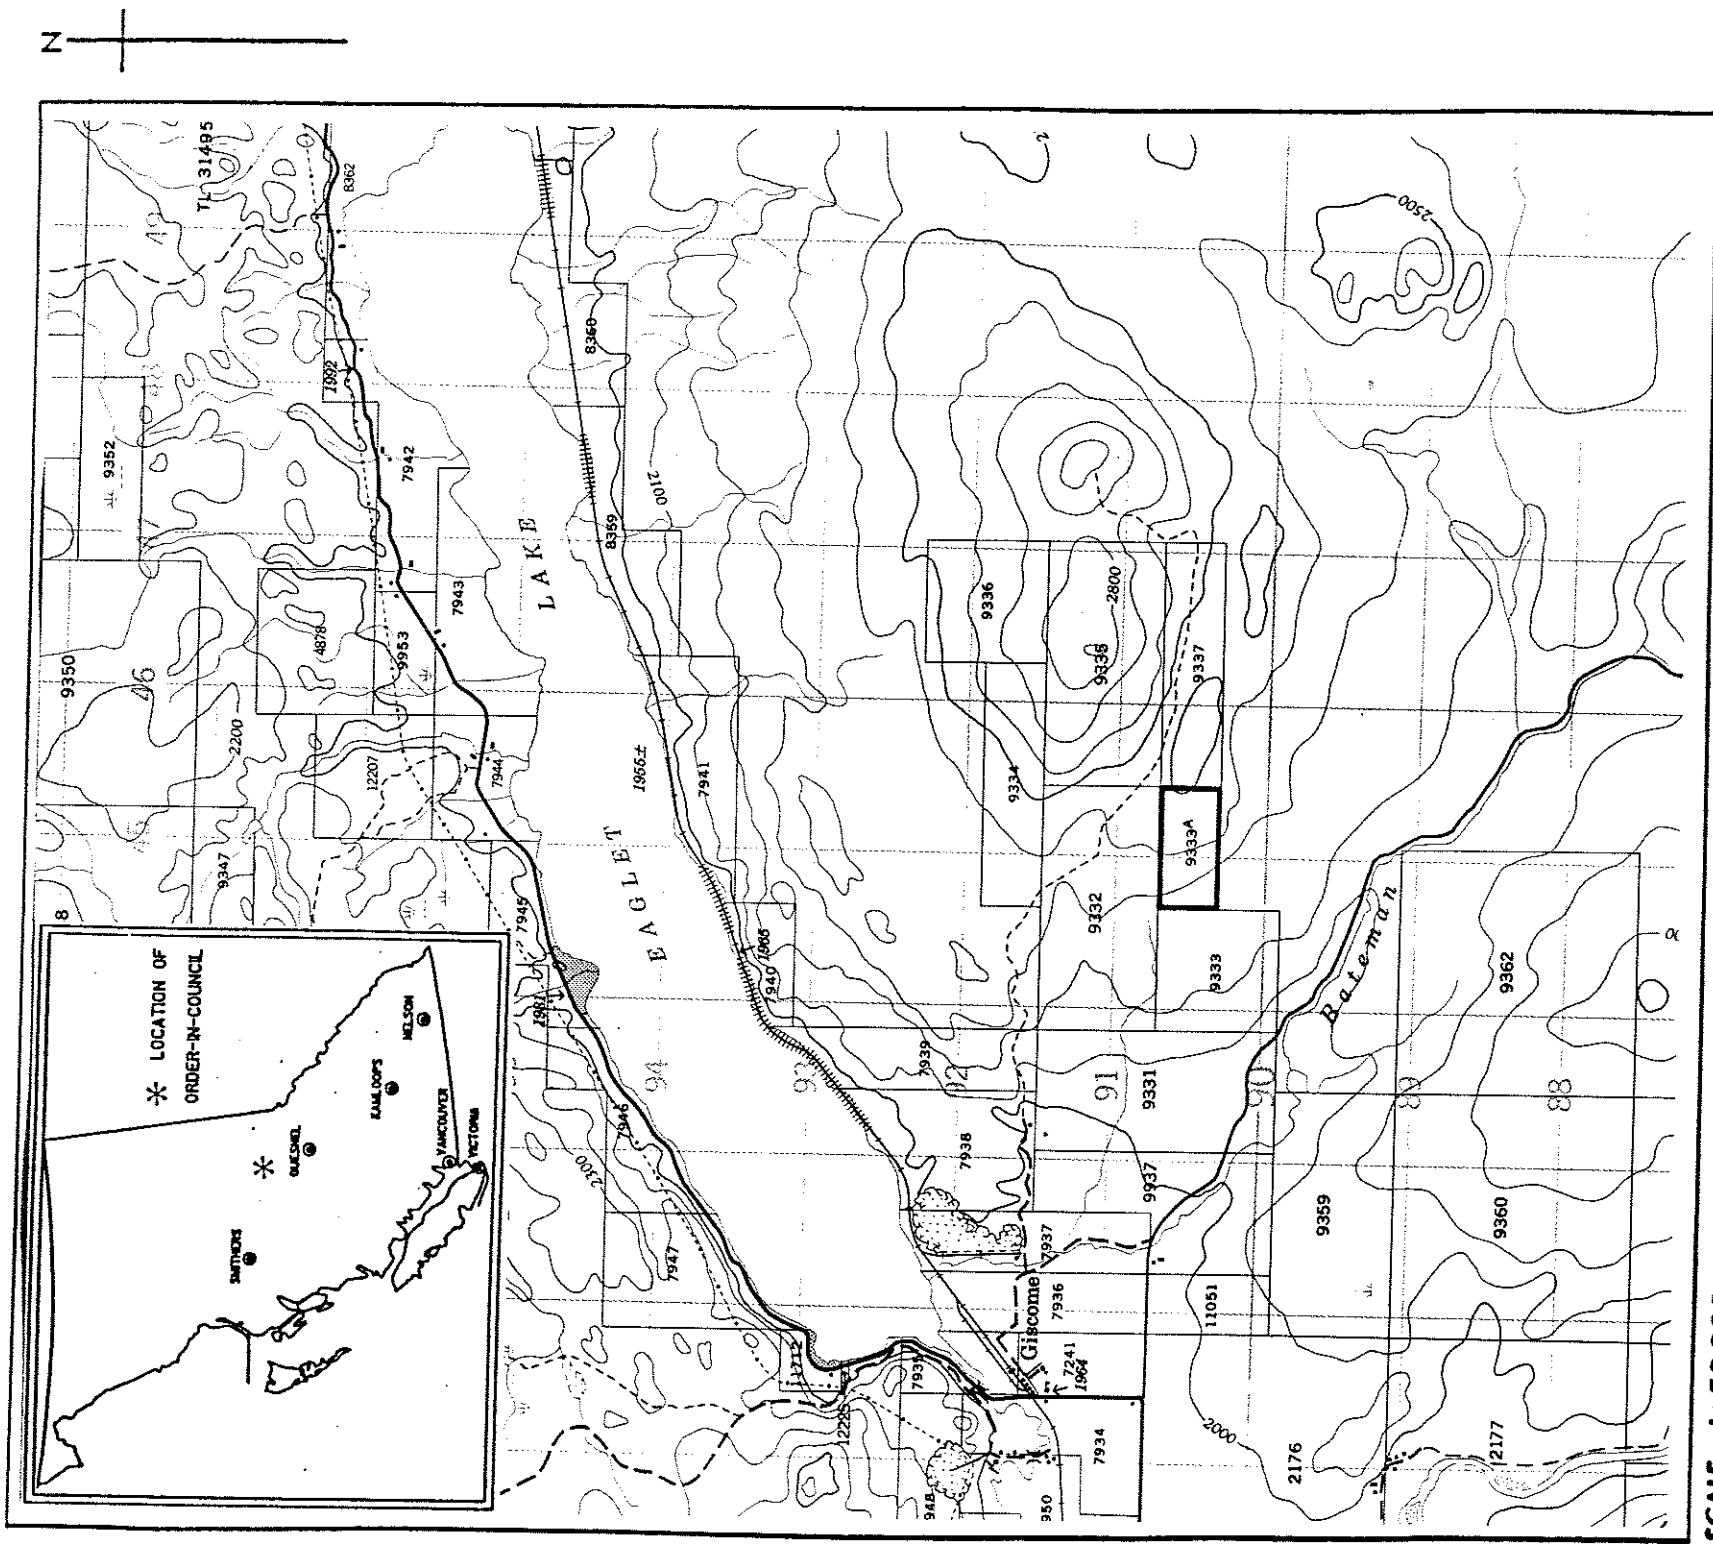

CONTOUR INTERVAL - 100 FEET

Mining Division	CARIBOO	Sketch Prepared by	J. LEEDHAM
Land District	CARIBOO	Mineral Titles Draughting,	VICTORIA B.C.
Map No.	93H/12E	Date	87-05-07

FILE 03280 003 740

Province of British Columbia
Ministry of Energy, Mines and Petroleum Resources
MINERAL RESOURCES BRANCH-TITLES DIVISION

INDUSTRIAL MINERALS MINERAL & PLACER RESERVE
PURDEN LAKE

SCALE- 1:50 000

CONTOUR INTERVAL- 100 FEET

MINING DIVISION CARIBOO	SKETCH PREPARED BY J. LEEDHAM
LAND DISTRICT CARIBOO	MINERAL TITLES DRAUGHTING, VICTORIA B.C.
MAP NO. 93G/16E	DATE 87-05-07

CONTOUR INTERVAL - 100 FEET

MINING DIVISION	CARIBOO	SKETCH PREPARED BY	J. LEEDHAM
LAND DISTRICT	CARIBOO	MINERAL TITLES DRAUGHTING,	VICTORIA B.C.
MAP NO.	93 G/13 E	DATE	87.05.07

FILE 03280 003 740

Province of British Columbia
Ministry of Energy, Mines and Petroleum Resources
MINERAL RESOURCES BRANCH-TITLES DIVISION

INDUSTRIAL MINERALS MINERAL & PLACER RESERVE
EAGLET LAKE

SCALE - 1:50 000

CONTOUR INTERVAL - 100 FEET

MINING DIVISION	CARIBOO	SKETCH PREPARED BY	J. LEEDHAM
LAND DISTRICT	CARIBOO	MINERAL TITLES DRAUGHTING,	VICTORIA B.C.
MAP NO.	93 J/IW	DATE	87-05-07