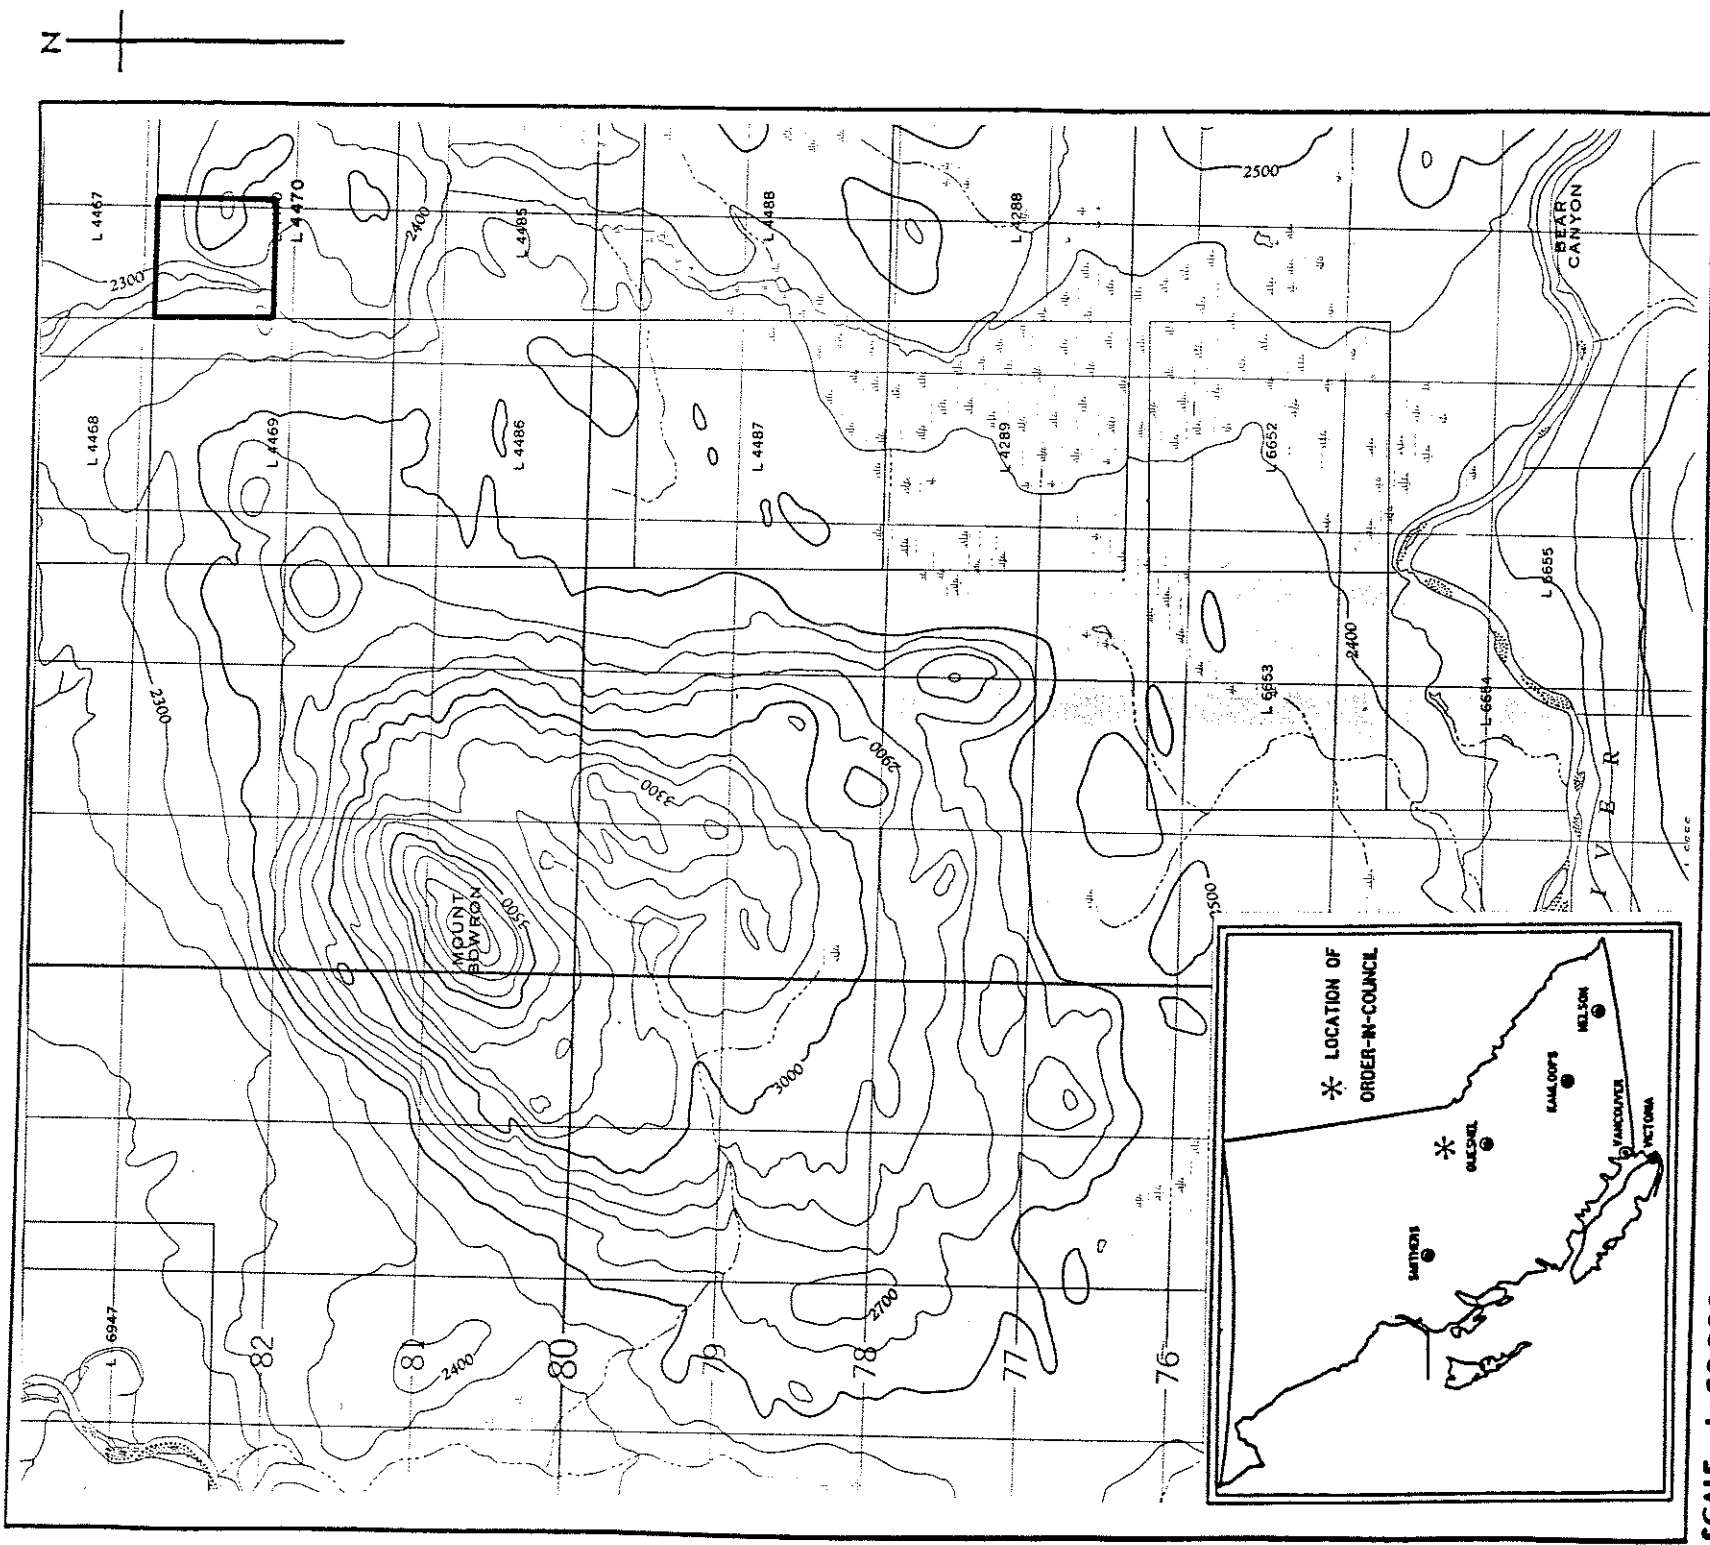

Province of British Columbia
Ministry of Energy, Mines and Petroleum Resources
MINERAL RESOURCES BRANCH-TITLES DIVISION

INDUSTRIAL MINERALS MINERAL & PLACER RESERVE
TACHEEDA LAKES

SCALE- 1:50 000

CONTOUR INTERVAL- 100 FEET

CONTOUR INTERVAL - 100 FEET

Mining Division	CARIBOO	Sketch Prepared by	J. LEEDHAM
Land District	CARIBOO	Mineral Titles Draughting,	VICTORIA B.C.
Map No.	93H/12E	Date	87-05-07

FILE 03280 003 740

Province of British Columbia
Ministry of Energy, Mines and Petroleum Resources
MINERAL RESOURCES BRANCH-TITLES DIVISION

INDUSTRIAL MINERALS MINERAL & PLACER RESERVE
PURDEN LAKE

SCALE- 1:50 000

CONTOUR INTERVAL- 100 FEET

MINING DIVISION CARIBOO	SKETCH PREPARED BY J. LEEDHAM
LAND DISTRICT CARIBOO	MINERAL TITLES DRAUGHTING, VICTORIA B.C.
MAP NO. 93G/16E	DATE 87-05-07

INDUSTRIAL MINERALS MINERAL & PLACER RESERVE
EAGLET LAKE

SCALE - 1:50 000

CONTOUR INTERVAL - 100 FEET

MINING DIVISION	CARIBOO	SKETCH PREPARED BY	J. LEEDHAM
LAND DISTRICT	CARIBOO	MINERAL TITLES DRAUGHTING,	VICTORIA B.C.
MAP NO.	93 J/IW	DATE	87-05-07