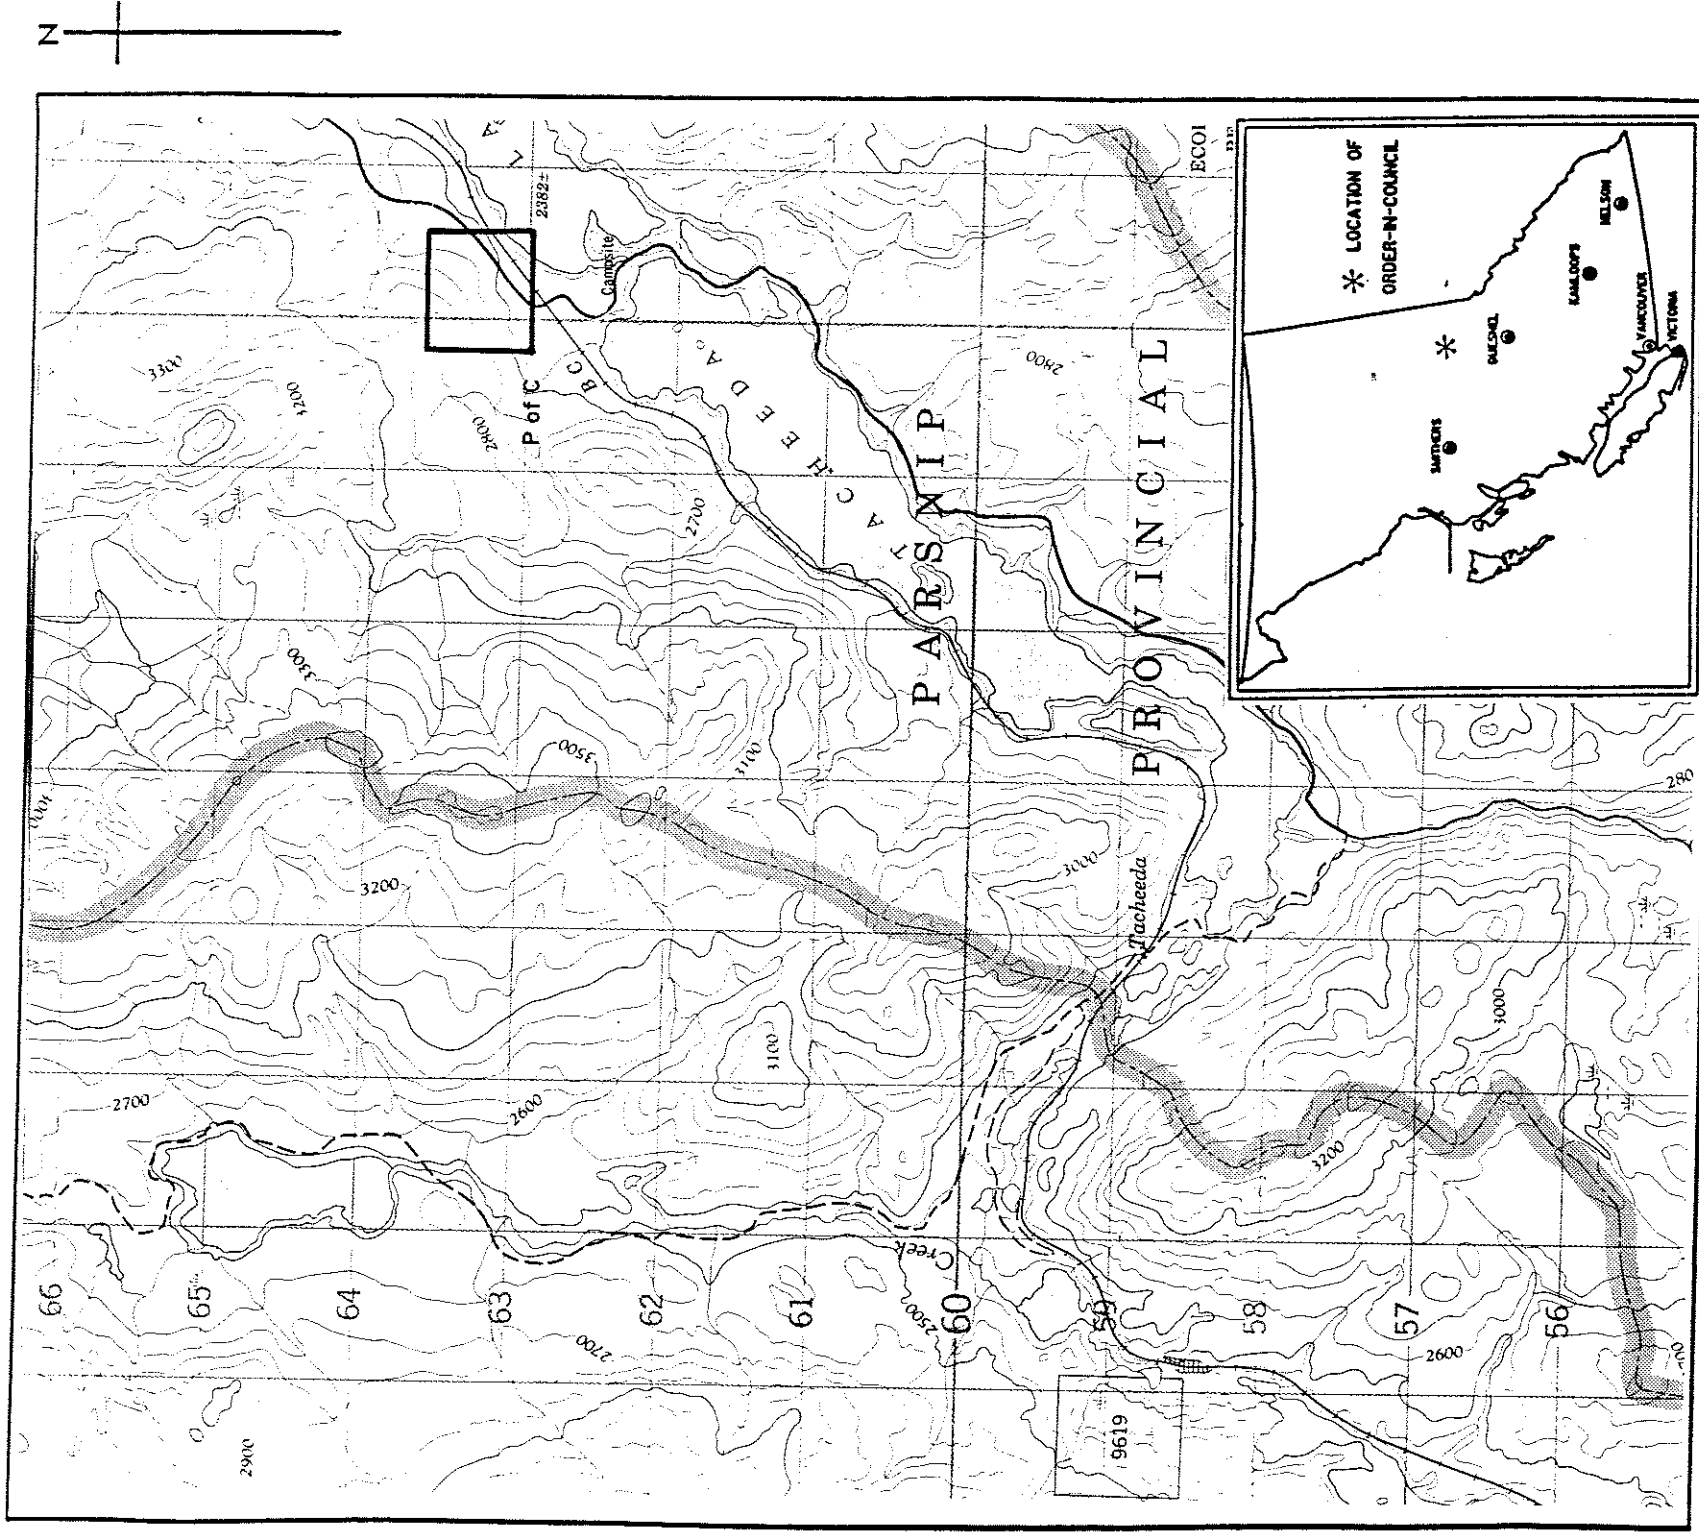

SCALE- 1:50 000

CONTOUR INTERVAL- 100 FEET

MINING DIVISION CARIBOO	SKETCH PREPARED BY J. LEEDHAM
LAND DISTRICT CARIBOO	MINERAL TITLES DRAUGHTING, VICTORIA B.C.
MAP NO. 93G/14W	DATE 87-05-07

FILE 03280 003 740

Province of British Columbia
Ministry of Energy, Mines and Petroleum Resources
MINERAL RESOURCES BRANCH-TITLES DIVISION

INDUSTRIAL MINERALS MINERAL & PLACER RESERVE
TACHEEDA LAKES

SCALE- 1:50 000

CONTOUR INTERVAL- 100 FEET

INDUSTRIAL MINERALS MINERAL & PLACER RESERVE
PURDEN LAKE

SCALE- 1:50 000

CONTOUR INTERVAL- 100 FEET

MINING DIVISION CARIBOO	SKETCH PREPARED BY J. LEEDHAM
LAND DISTRICT CARIBOO	MINERAL TITLES DRAUGHTING, VICTORIA B.C.
MAP NO. 93G/16E	DATE 87-05-07

INDUSTRIAL MINERALS MINERAL & PLACER RESERVE
EAGLET LAKE

SCALE - 1:50 000

CONTOUR INTERVAL - 100 FEET

MINING DIVISION	CARIBOO	SKETCH PREPARED BY	J. LEEDHAM
LAND DISTRICT	CARIBOO	MINERAL TITLES DRAUGHTING,	VICTORIA B.C.
MAP NO.	93 J/IW	DATE	87-05-07