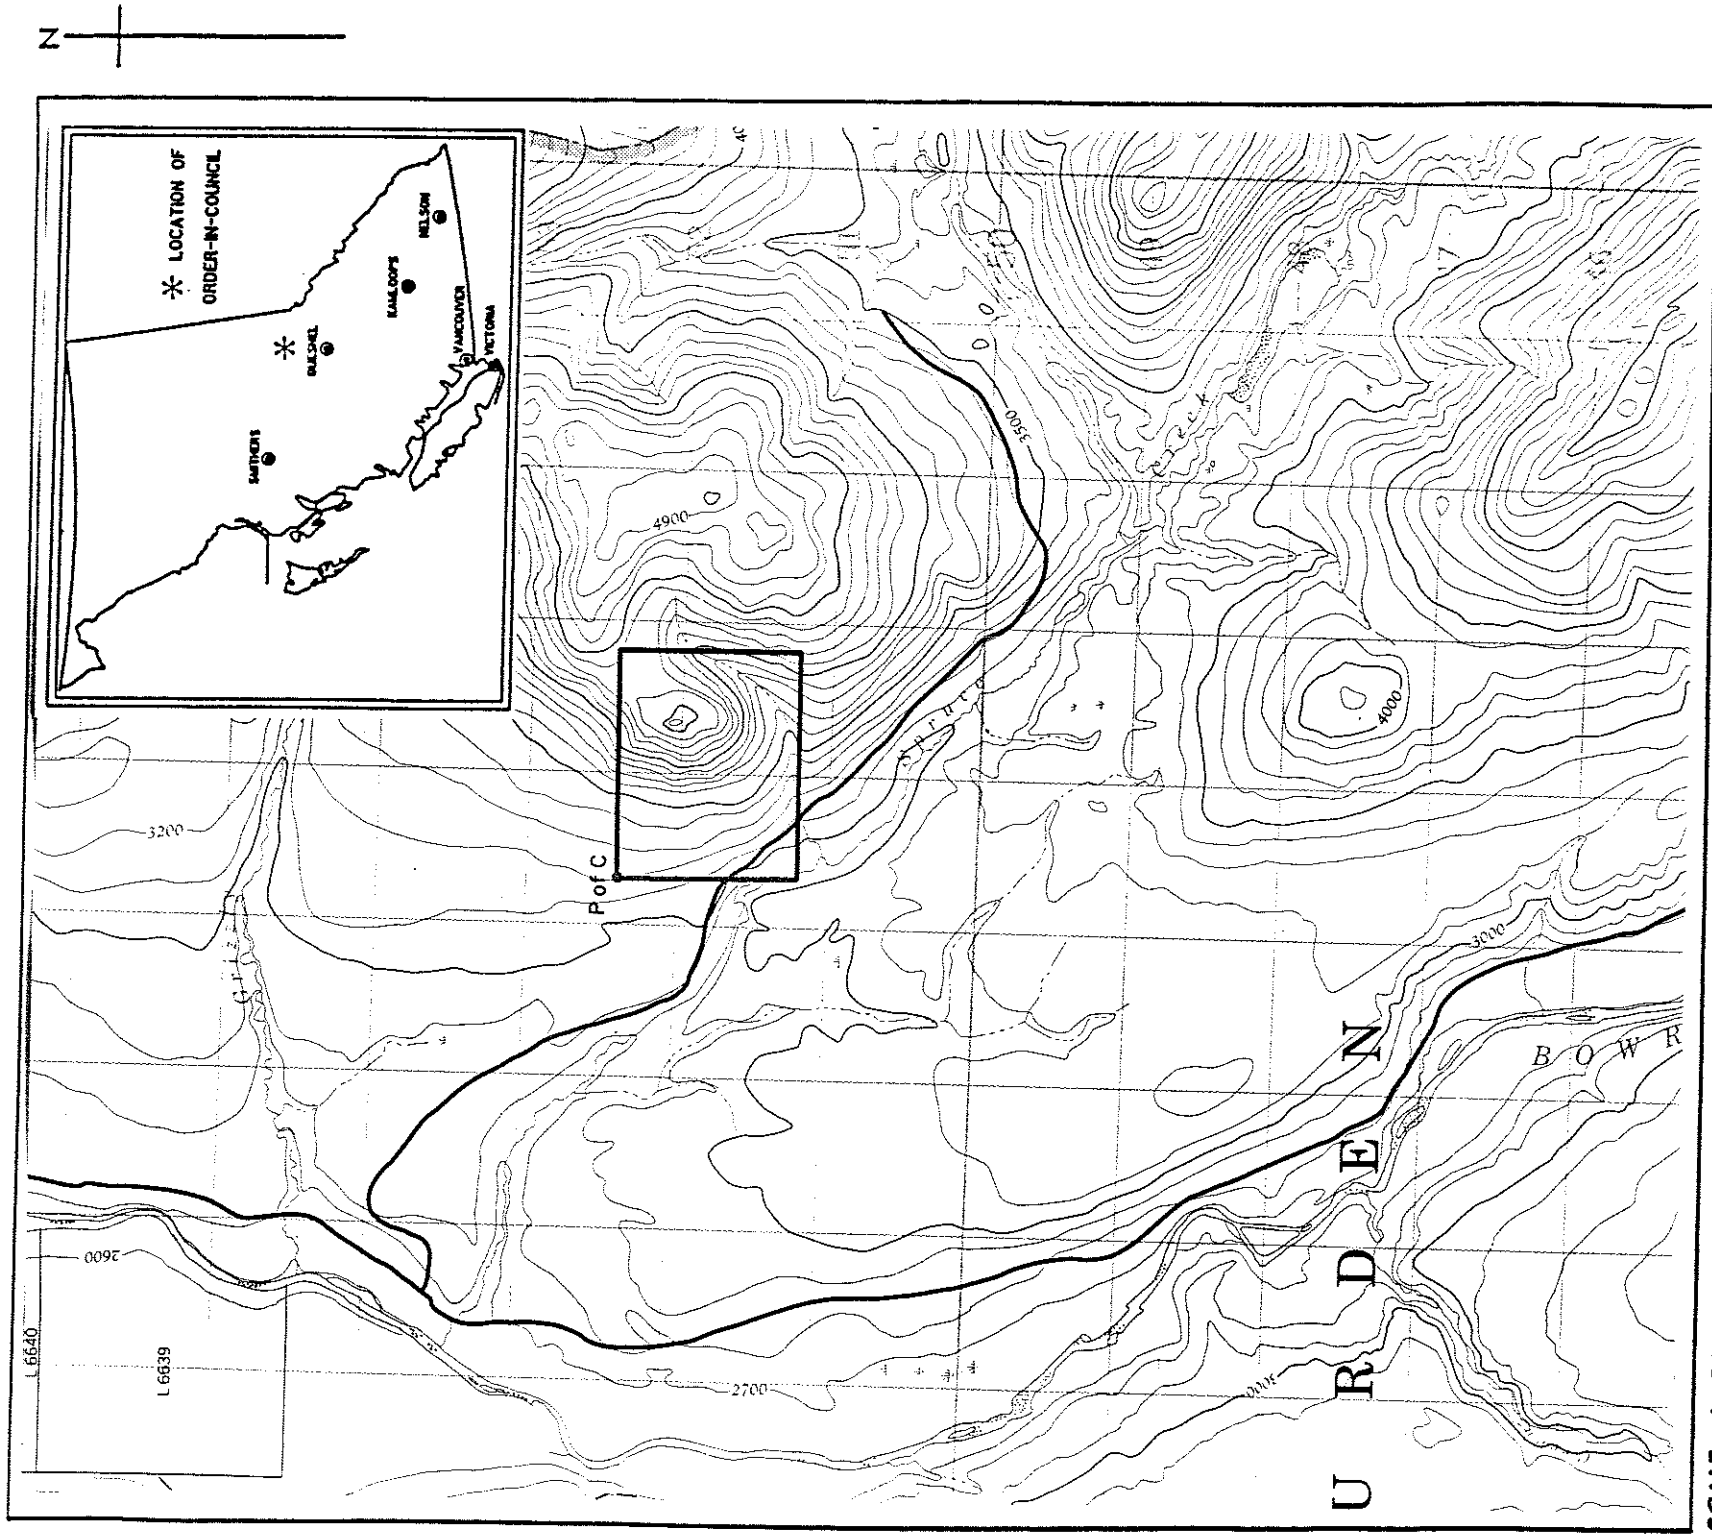

FILE 03280 003 740

Province of British Columbia
Ministry of Energy, Mines and Petroleum Resources
MINERAL RESOURCES BRANCH-TITLES DIVISION

INDUSTRIAL MINERALS MINERAL & PLACER RESERVE
BOWRON RIVER

SCALE - 1:50 000

CONTOUR INTERVAL - 100 FEET

Mining Division	CARIBOO	Sketch Prepared by	J. LEEDHAM
Land District	CARIBOO	Mineral Titles Draughting,	VICTORIA B.C.
Map No.	93H/12E	Date	87-05-07