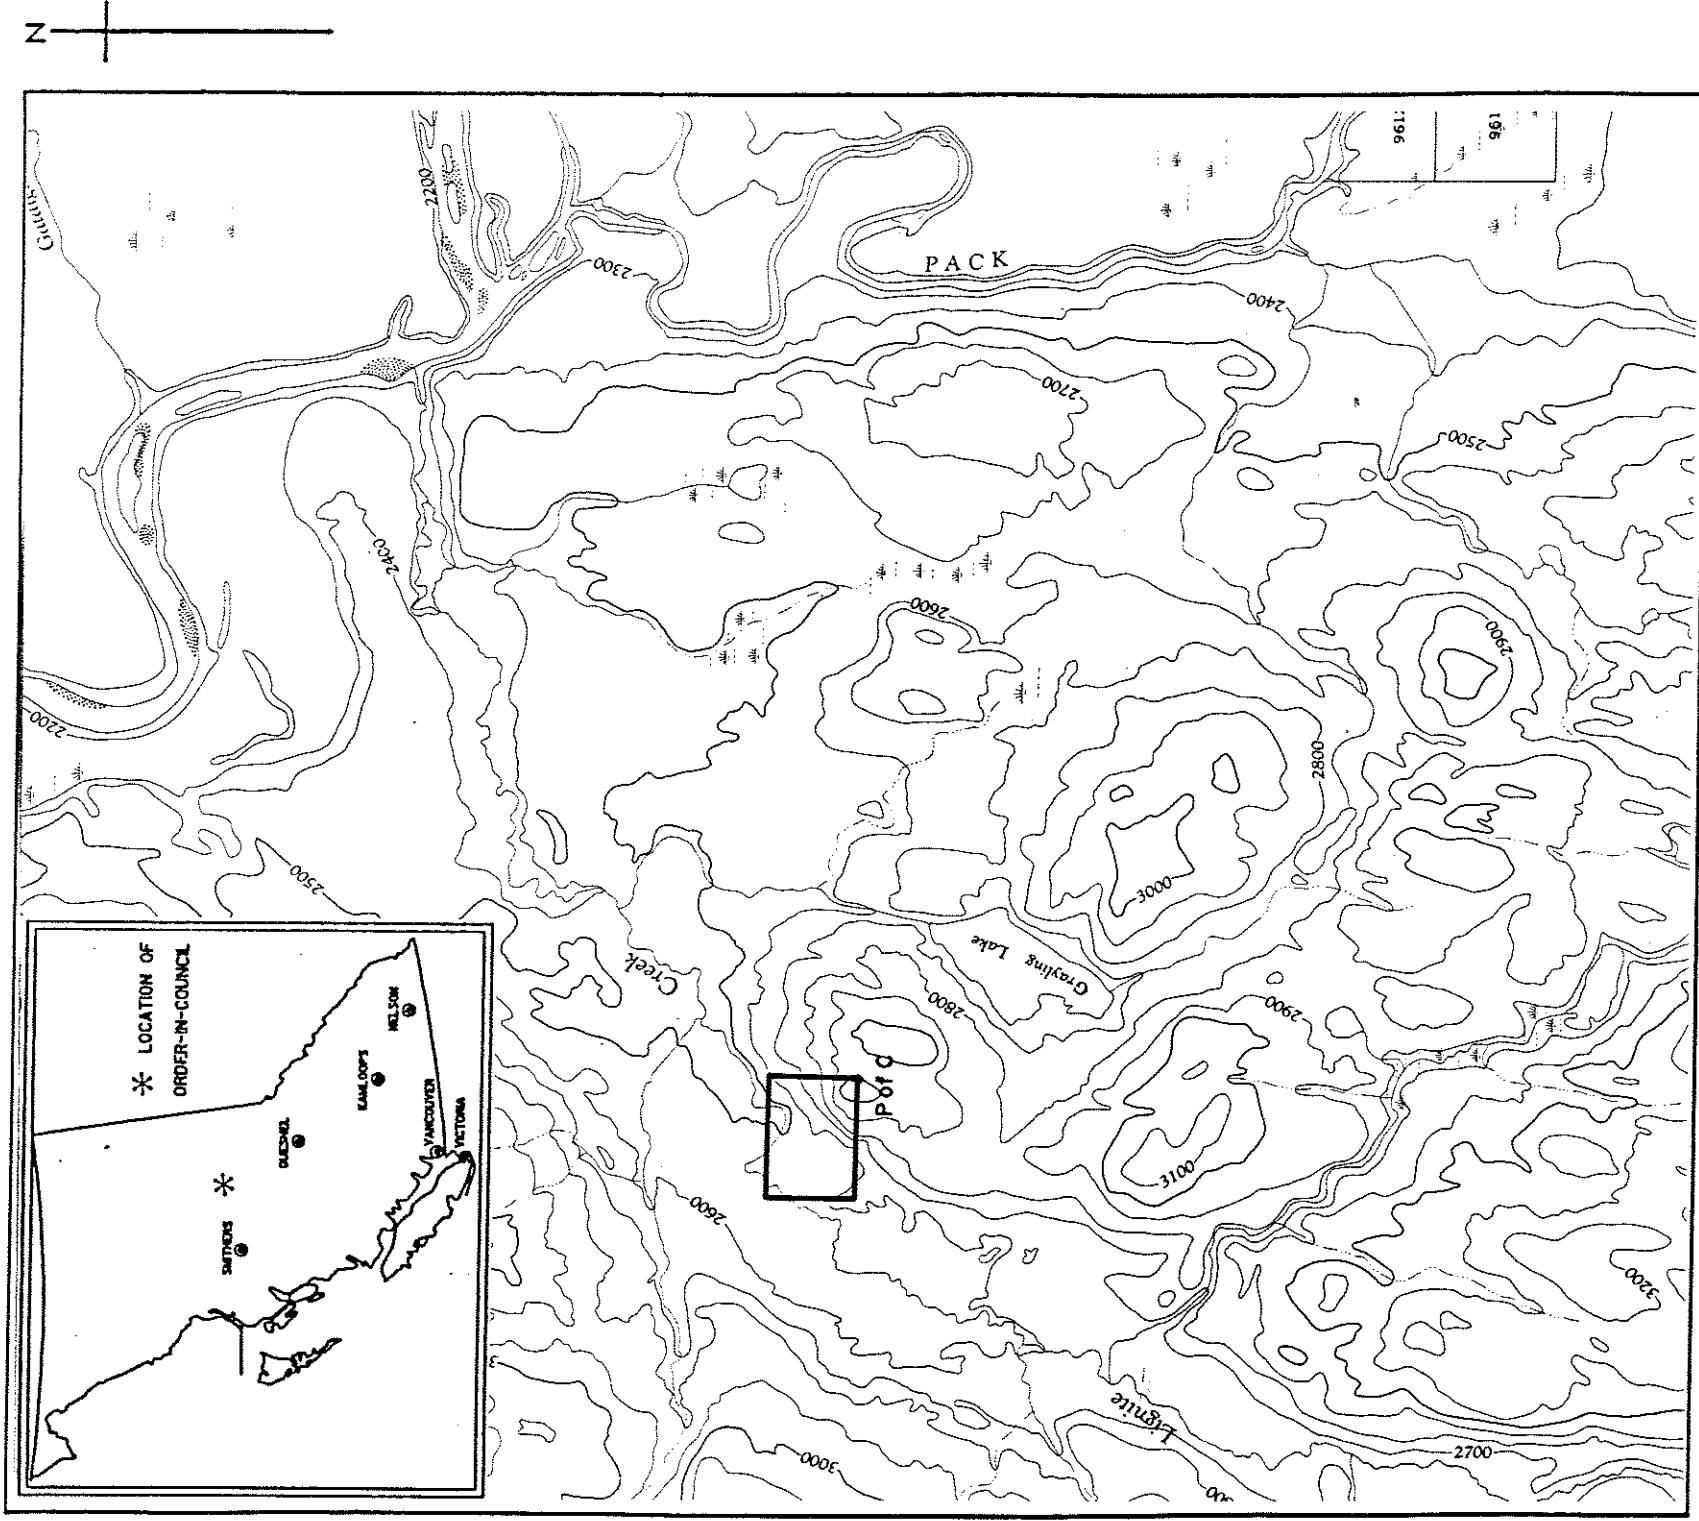

FILE 03280 003 740

Province of British Columbia
Ministry of Energy, Mines and Petroleum Resources
MINERAL RESOURCES BRANCH-TITLES DIVISION

INDUSTRIAL MINERALS MINERAL & PLACER RESERVE
MACKENZIE SOUTH

SCALE - 1 : 50 000

CONTOUR INTERVAL - 100 FEET

MINING DIVISION	CARIBOO	SKETCH PREPARED BY	J. LEEDHAM
LAND DISTRICT	CARIBOO	MINERAL TITLES DRAUGHTING,	VICTORIA B.C.
MAP NO.	93 0 / 3E	DATE	87-05-07