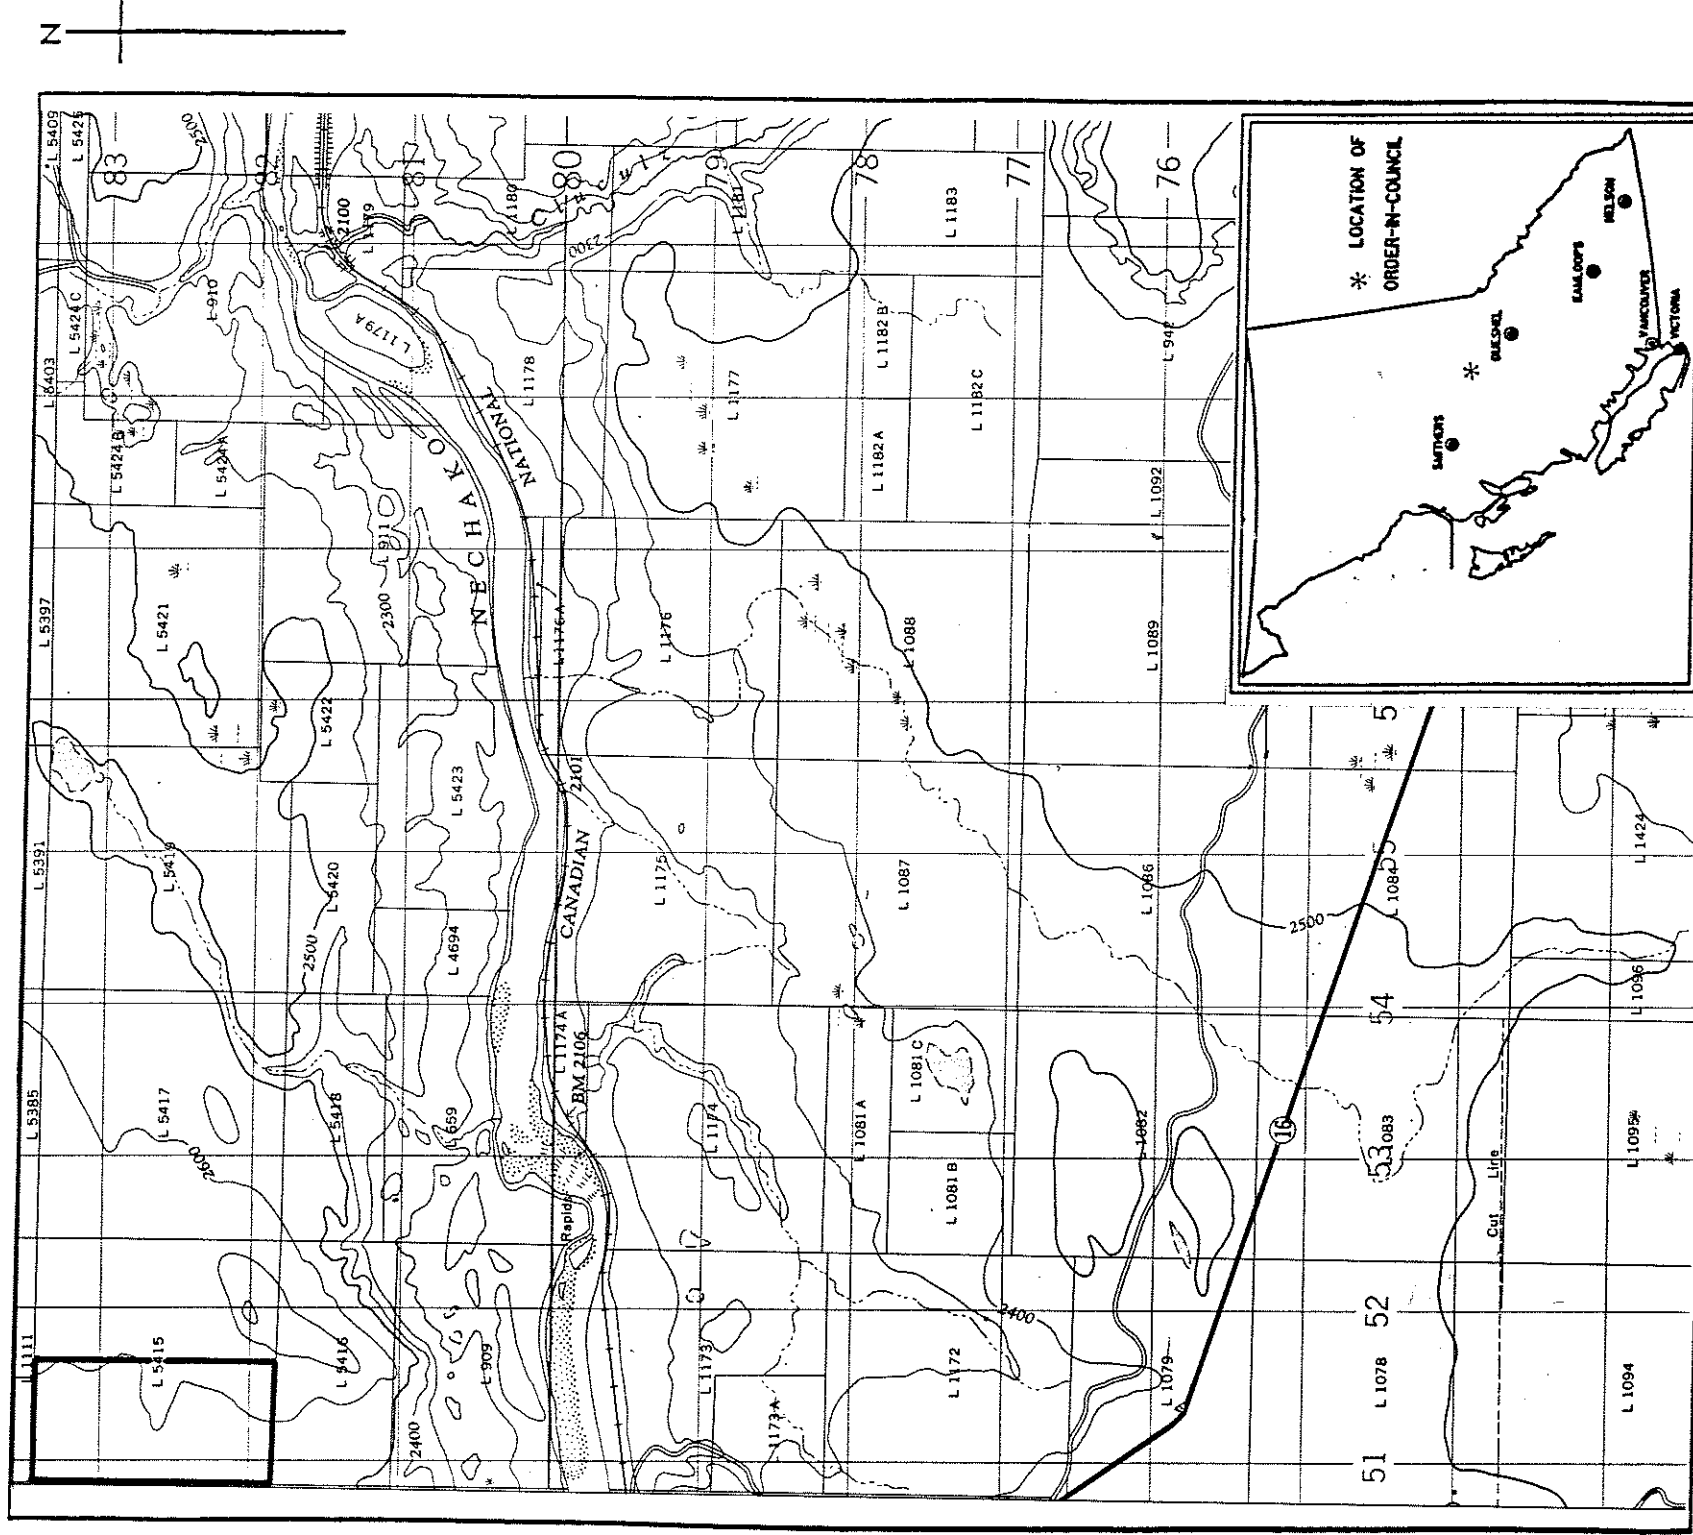

FILE 03280 003 740

Province of British Columbia
Ministry of Energy, Mines and Petroleum Resources
MINERAL RESOURCES BRANCH-TITLES DIVISION

INDUSTRIAL MINERALS MINERAL & PLACER RESERVE
VANDERHOOF EAST

SCALE - 1:50 000

CONTOUR INTERVAL - 100 FEET

MINING DIVISION	CARIBOO	SKETCH PREPARED BY	J. LEEDHAM
LAND DISTRICT	CARIBOO	MINERAL TITLES DRAUGHTING,	VICTORIA B.C.
MAP NO.	93 G/13 E	DATE	87.05.07