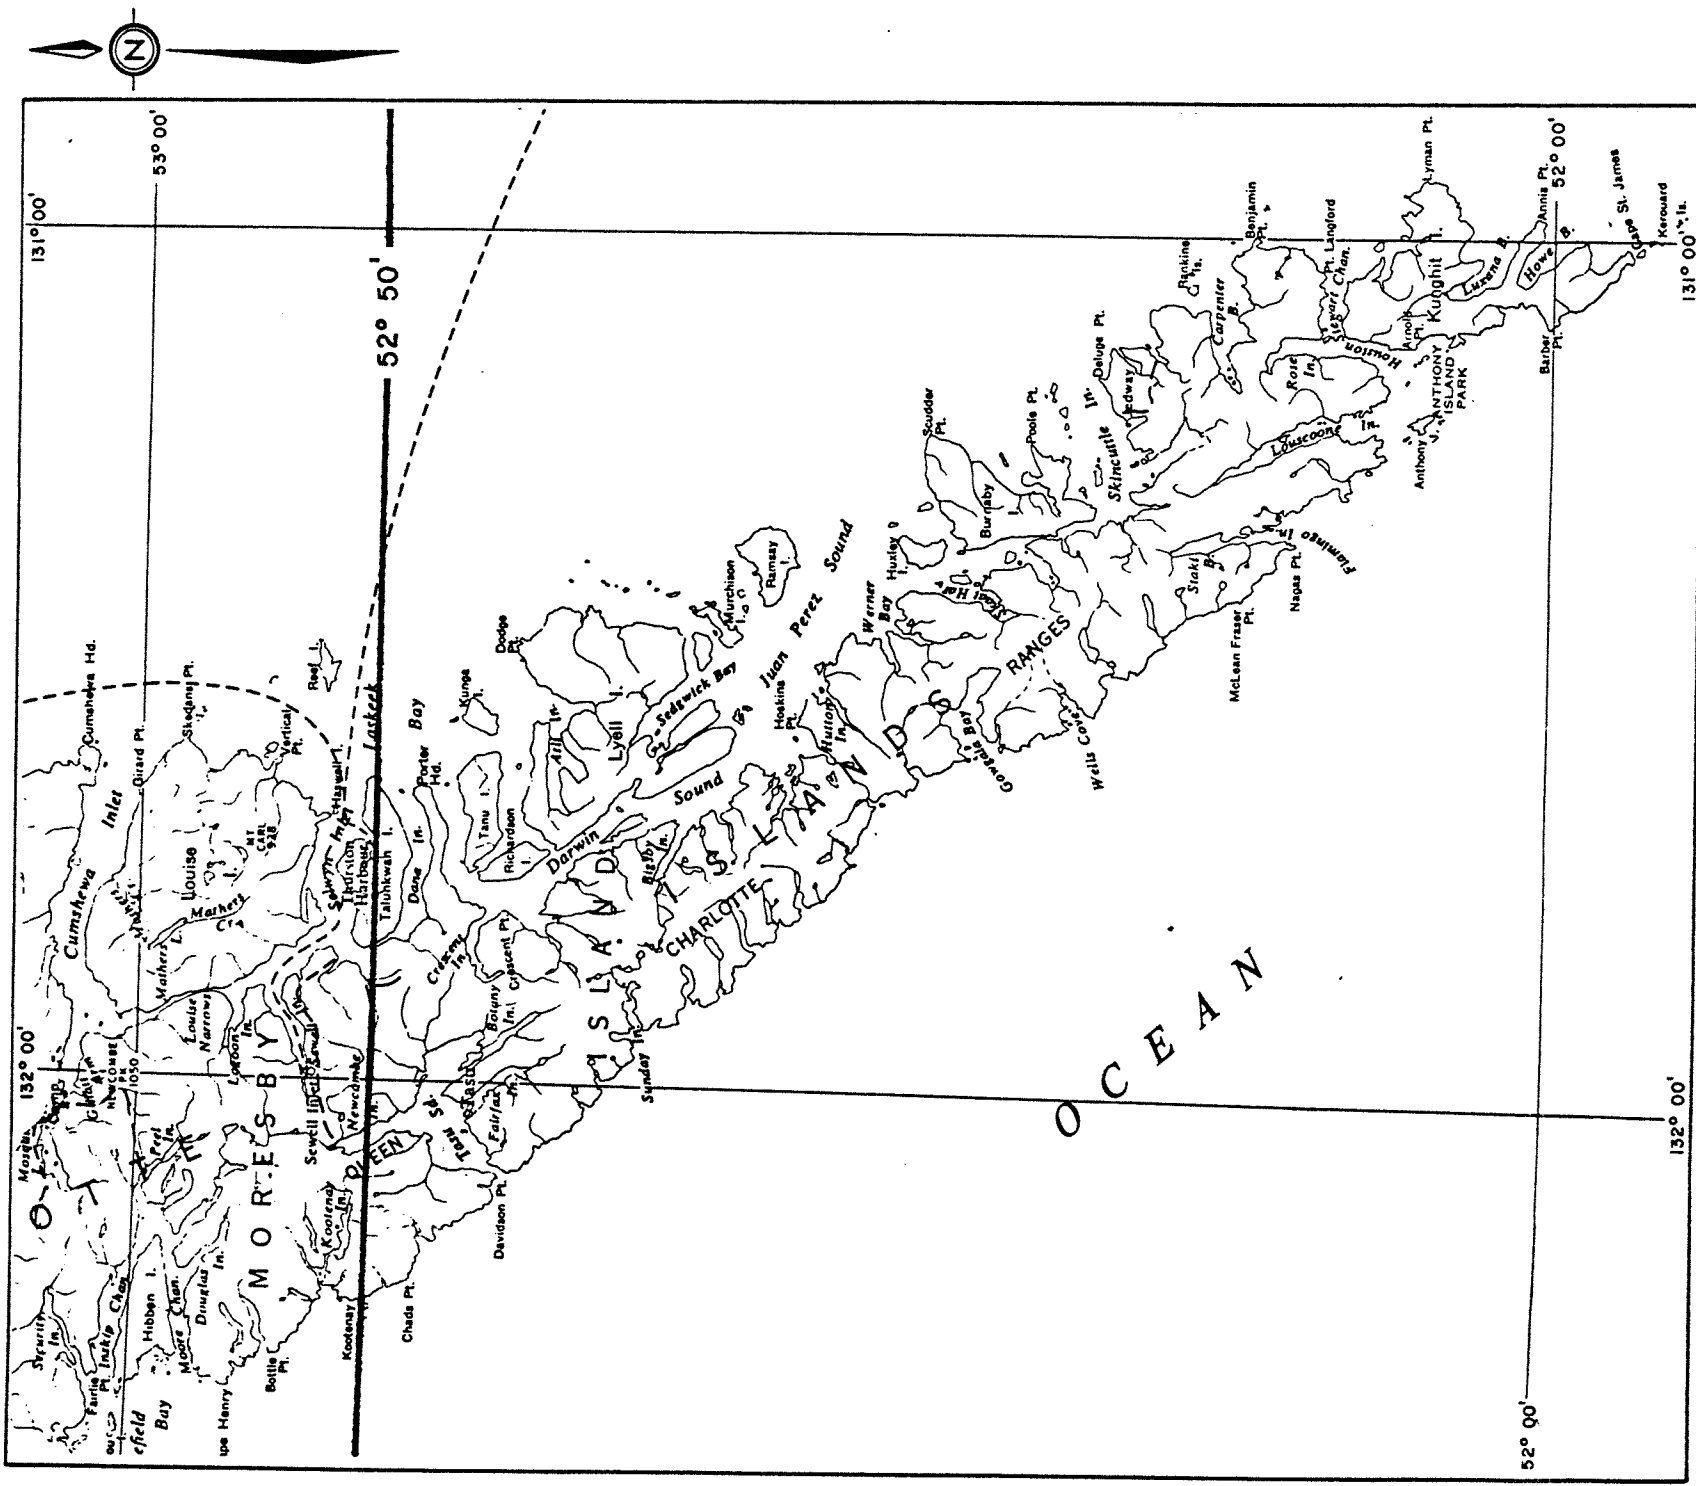

FILE 03280003 677

Province of British Columbia
Ministry of Energy, Mines and Petroleum Resources
MINERAL RESOURCES DIVISION - TITLES BRANCH

SOUTH MORESBY ISLAND MINERAL & PLACER RESERVE

SCALE - 1 : 600 000

CONTOUR INTERVAL - NO CONTOURS

| | | | |
|-----------------|---------------------------------------------------------------------------|----------------------------|-----------|
| MINING DIVISION | SKEENA | SKETCH PREPARED BY | J LEEDHAM |
| LAND DISTRICT | QUEEN CHARLOTTE | MINERAL TITLES DRAUGHTING, | VICTORIA |
| MAP NO. | 102 0/14E, 103 C/9E, 16E8W 103 B/2W, 3E8W, 5E, 6E8W, 11W, 12E8W, 13E8W | DATE | 87.07.07 |