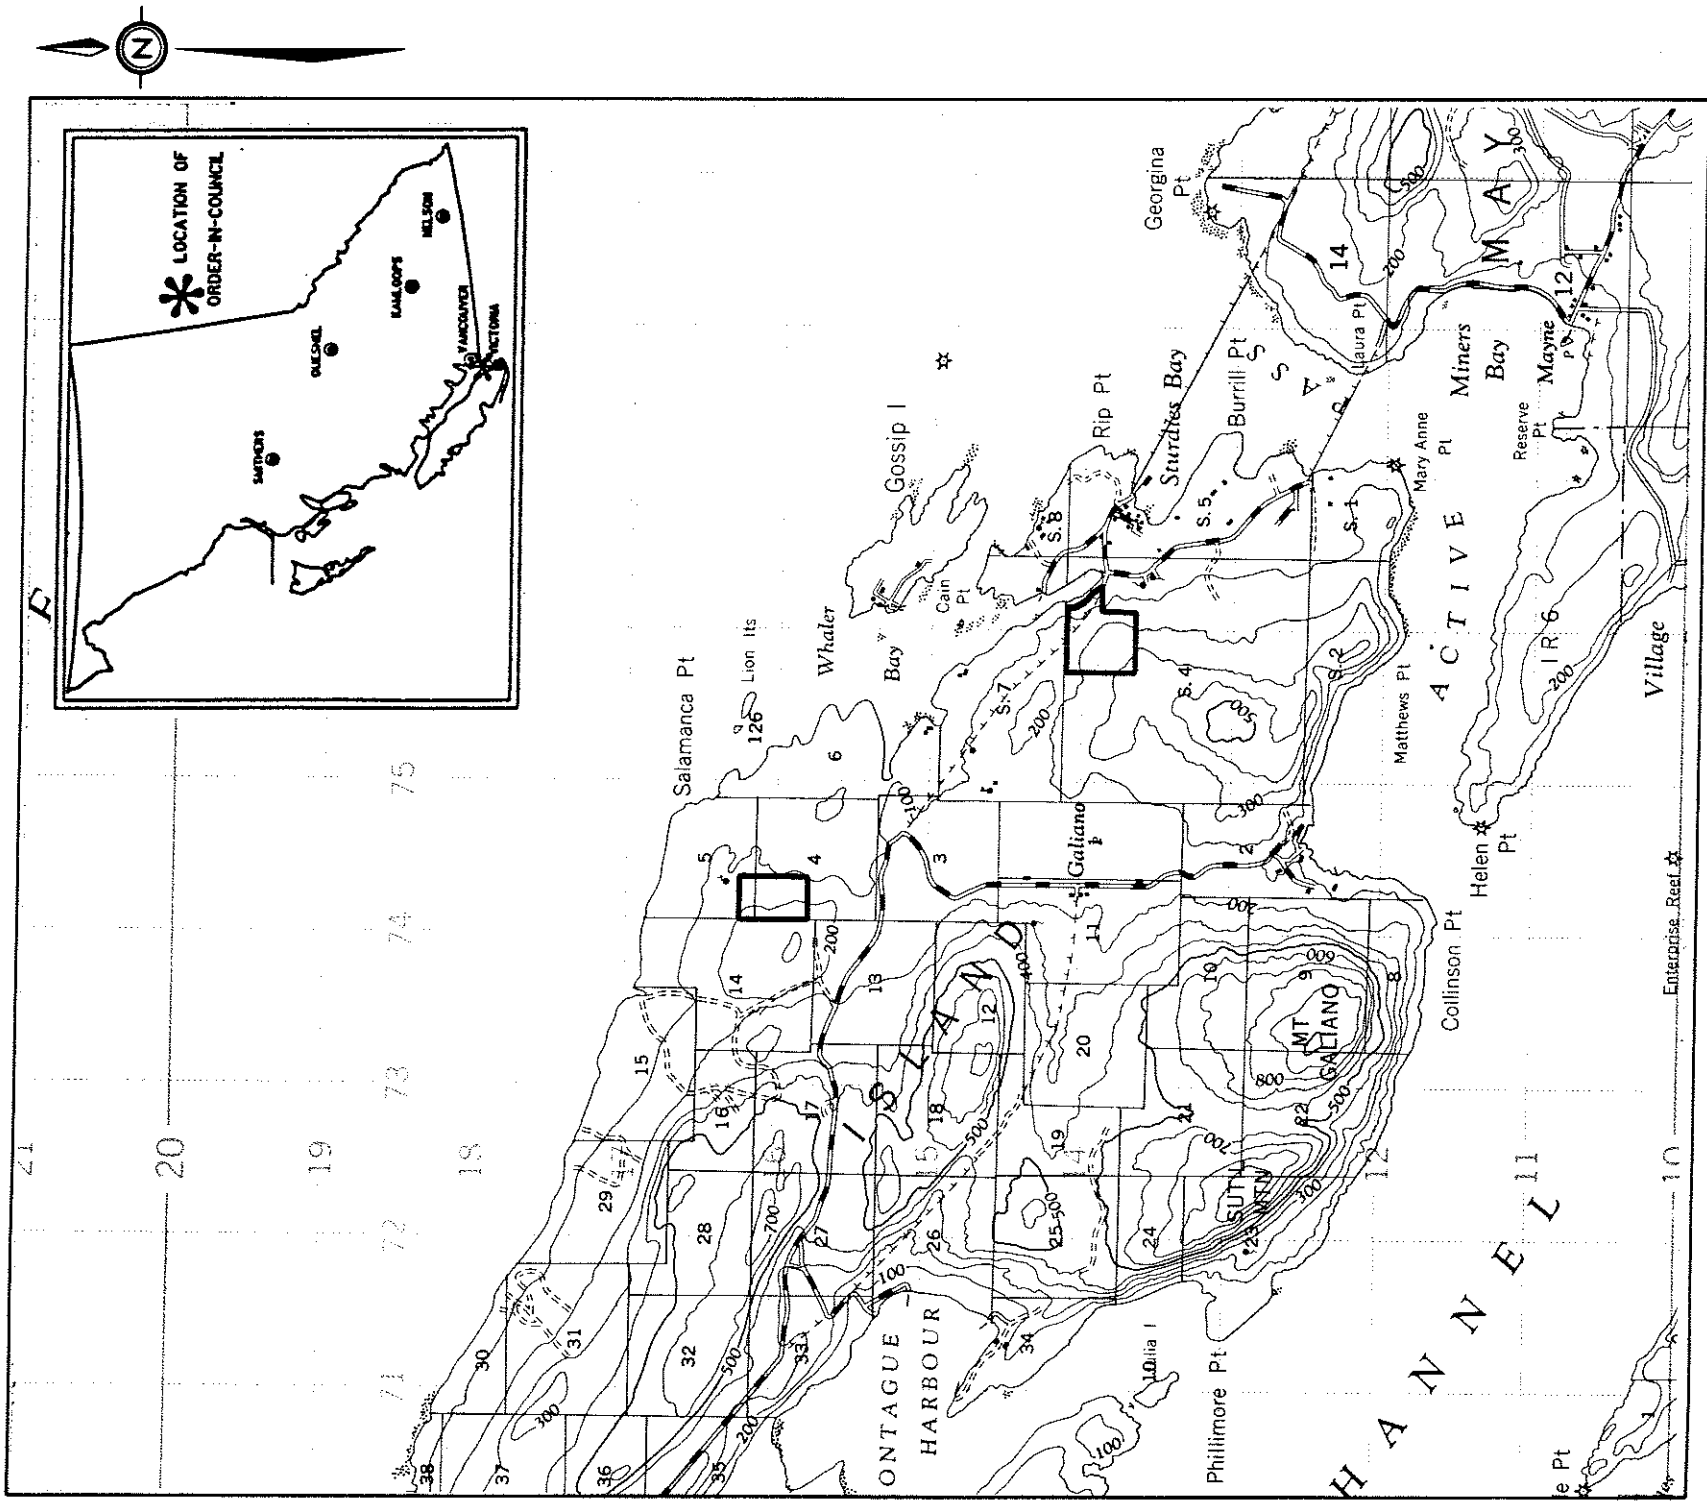

FILE 03280 · 003 · 736

Province of British Columbia
Ministry of Energy, Mines and Petroleum Resources
MINERAL RESOURCES DIVISION - TITLES BRANCH

Galiano Island No Staking Mineral & Placer Reserve

SCALE - 1 : 50 000

CONTOUR INTERVAL - 100 ft.

MINING DIVISION VICTORIA		SKETCH PREPARED BY M. G.
LAND DISTRICT GALIANO ISLAND COWICHAN		MINERAL TITLES DRAUGHTING, VICTORIA
MAP NO. 92B/14Wf		DATE 87.06.23