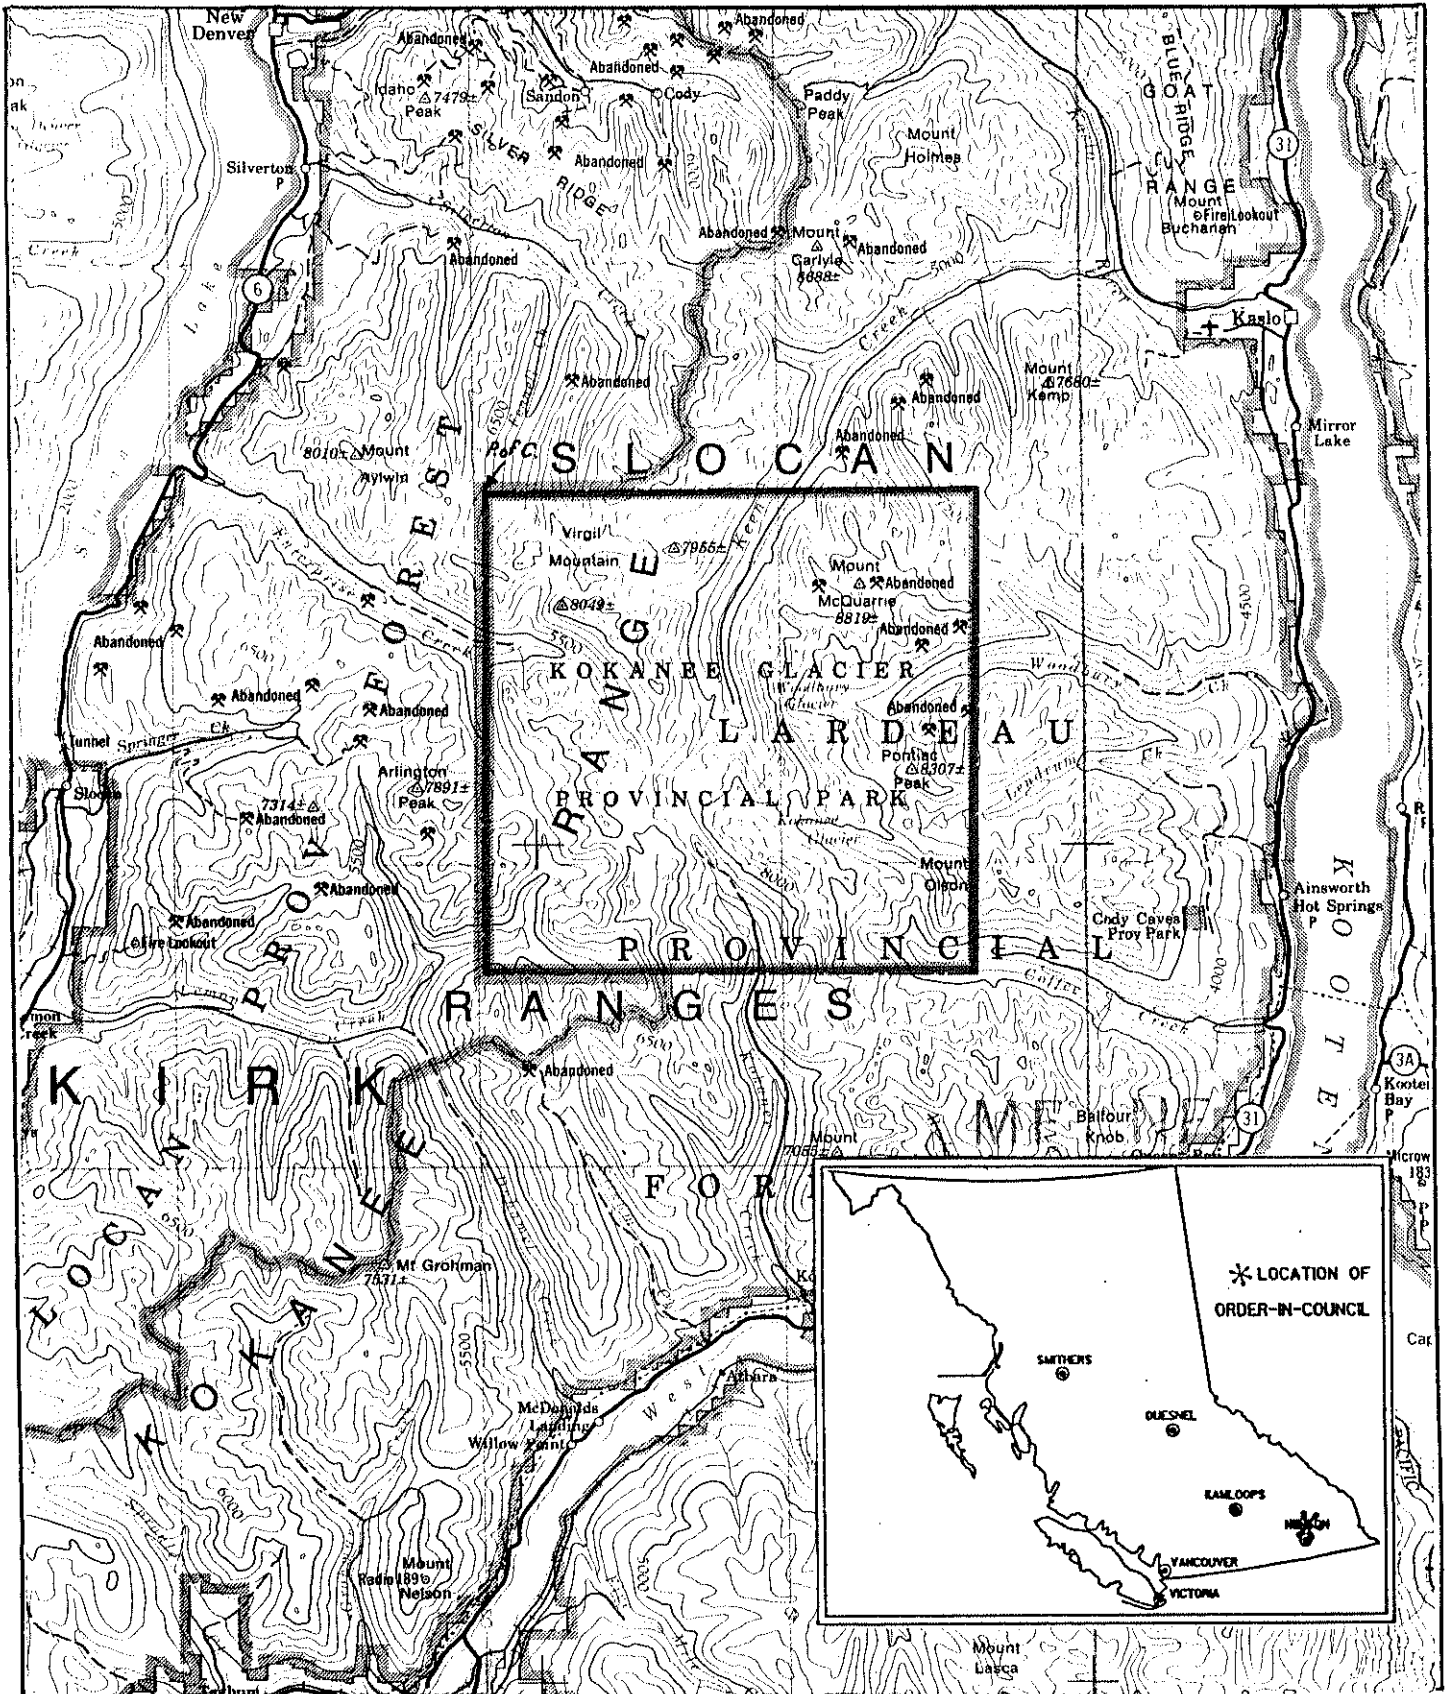

Province of British Columbia
 Ministry of Energy, Mines and Petroleum Resources
 MINERAL RESOURCES BRANCH-TITLES DIVISION
 KOKANEE GLACIER MINERAL AND PLACER
 RESERVE

SCALE-1:250 000

CONTOUR INTERVAL- 500 FT.

MINING DIVISIONS NELSON and SLOCAN	SKETCH PREPARED BY J. B. J.
LAND DISTRICT KOOTENAY	MINERAL TITLES DRAUGHTING, VICTORIA B.C.
MAP NO. 82F/11E,W,14E,W	DATE 87/02/16