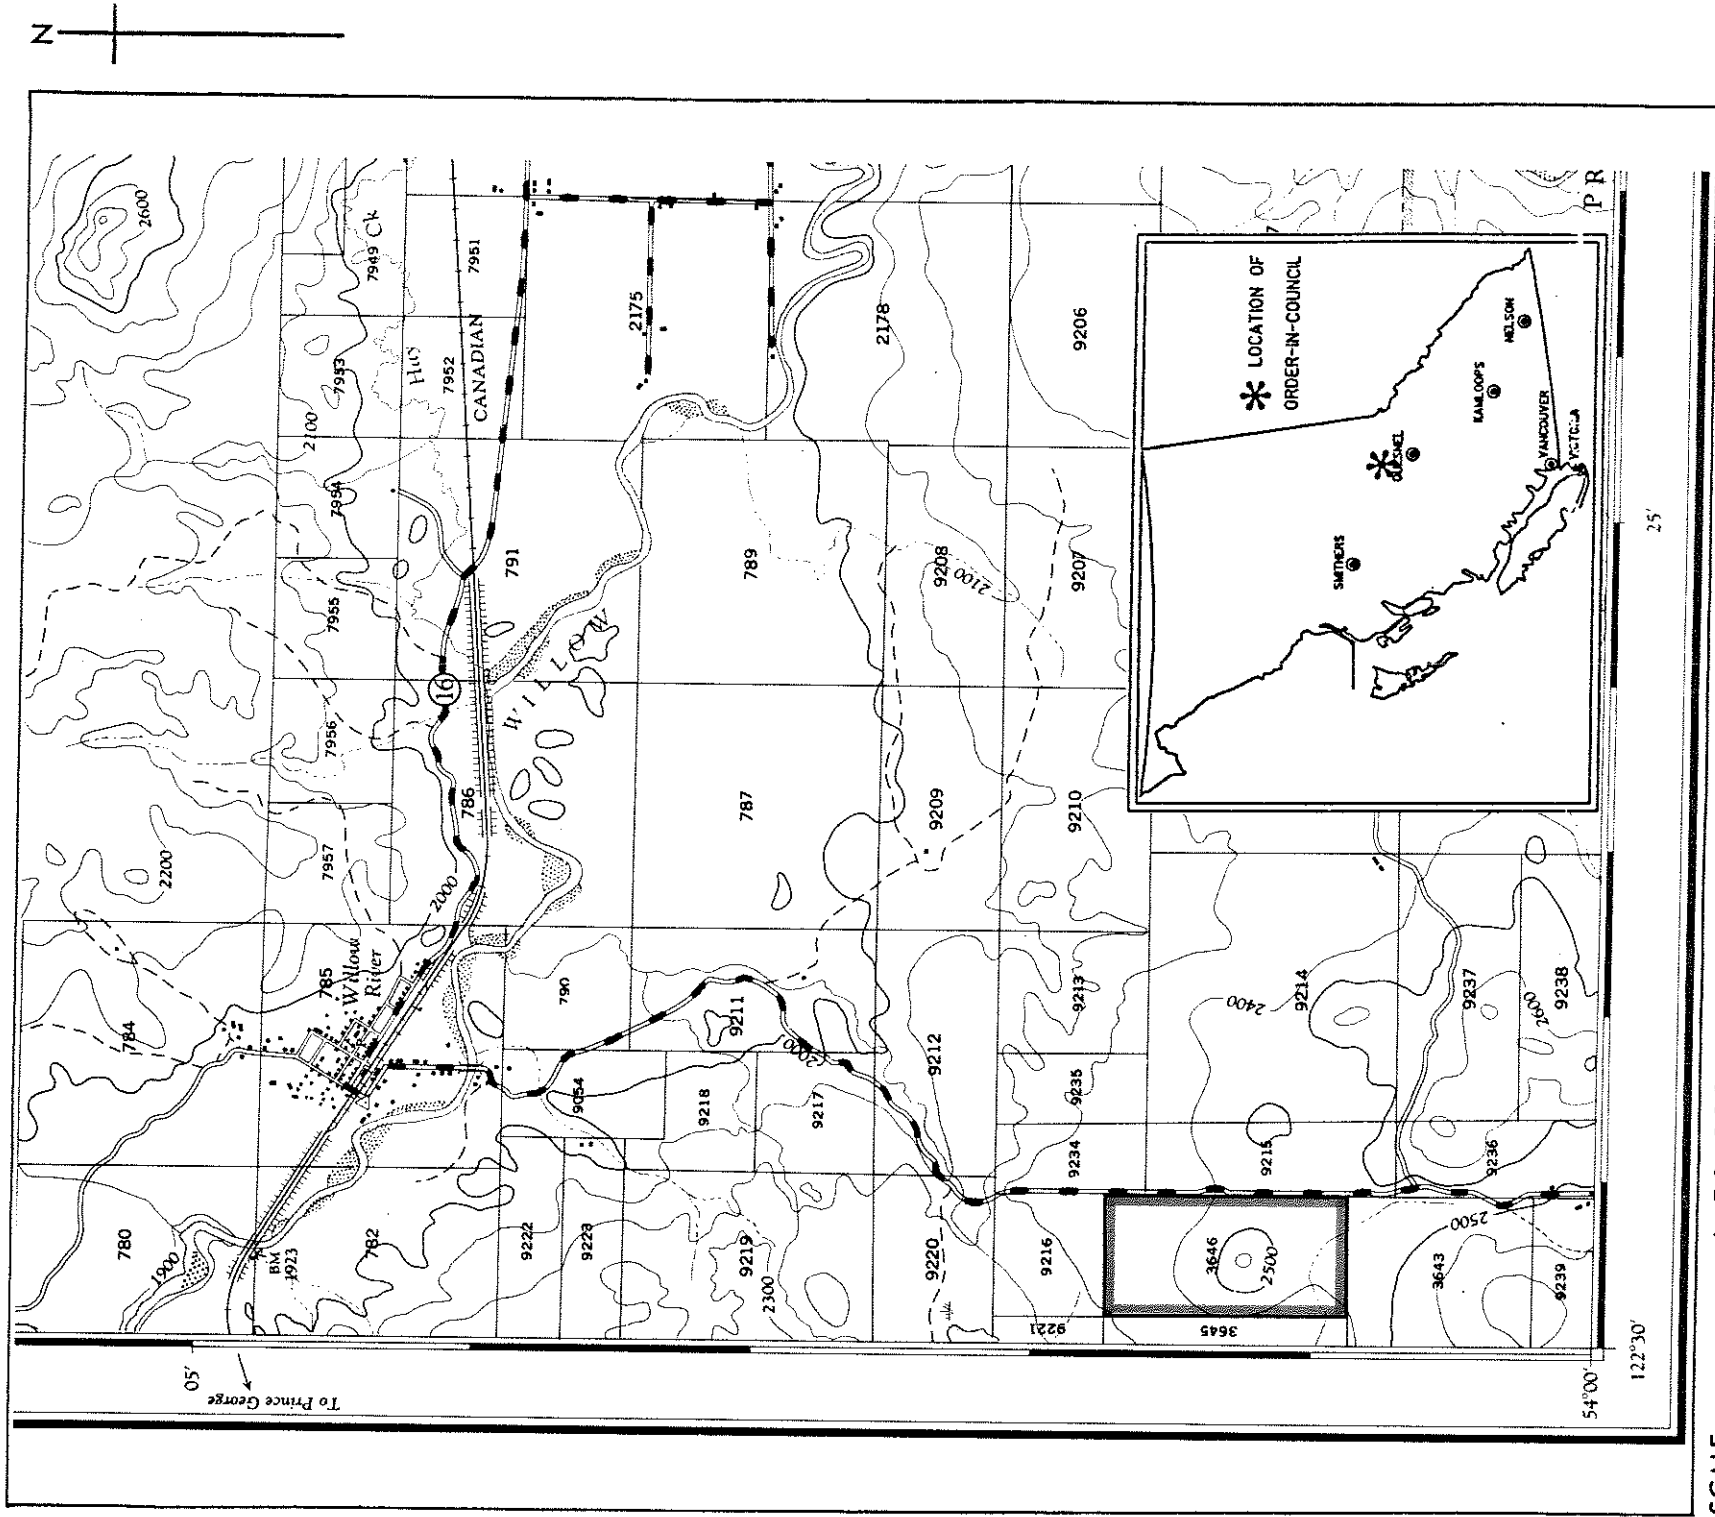

FILE : 3280 · 003 · 717

Province of British Columbia
Ministry of Energy, Mines and Petroleum Resources
MINERAL RESOURCES BRANCH—TITLES DIVISION

WILLOW RIVER PLACER RESERVE

SCALE - 1 : 50,000 CONTOUR INTERVAL - 100 FEET

MINING DIVISION	CARIBOO	SKETCH PREPARED BY	D. M. ARMITAGE
LAND DISTRICT	CARIBOO	MINERAL TITLES DRAUGHTING,	VICTORIA B.C.
MAP NO.	93J/IWD	DATE	86 · 12 · 15