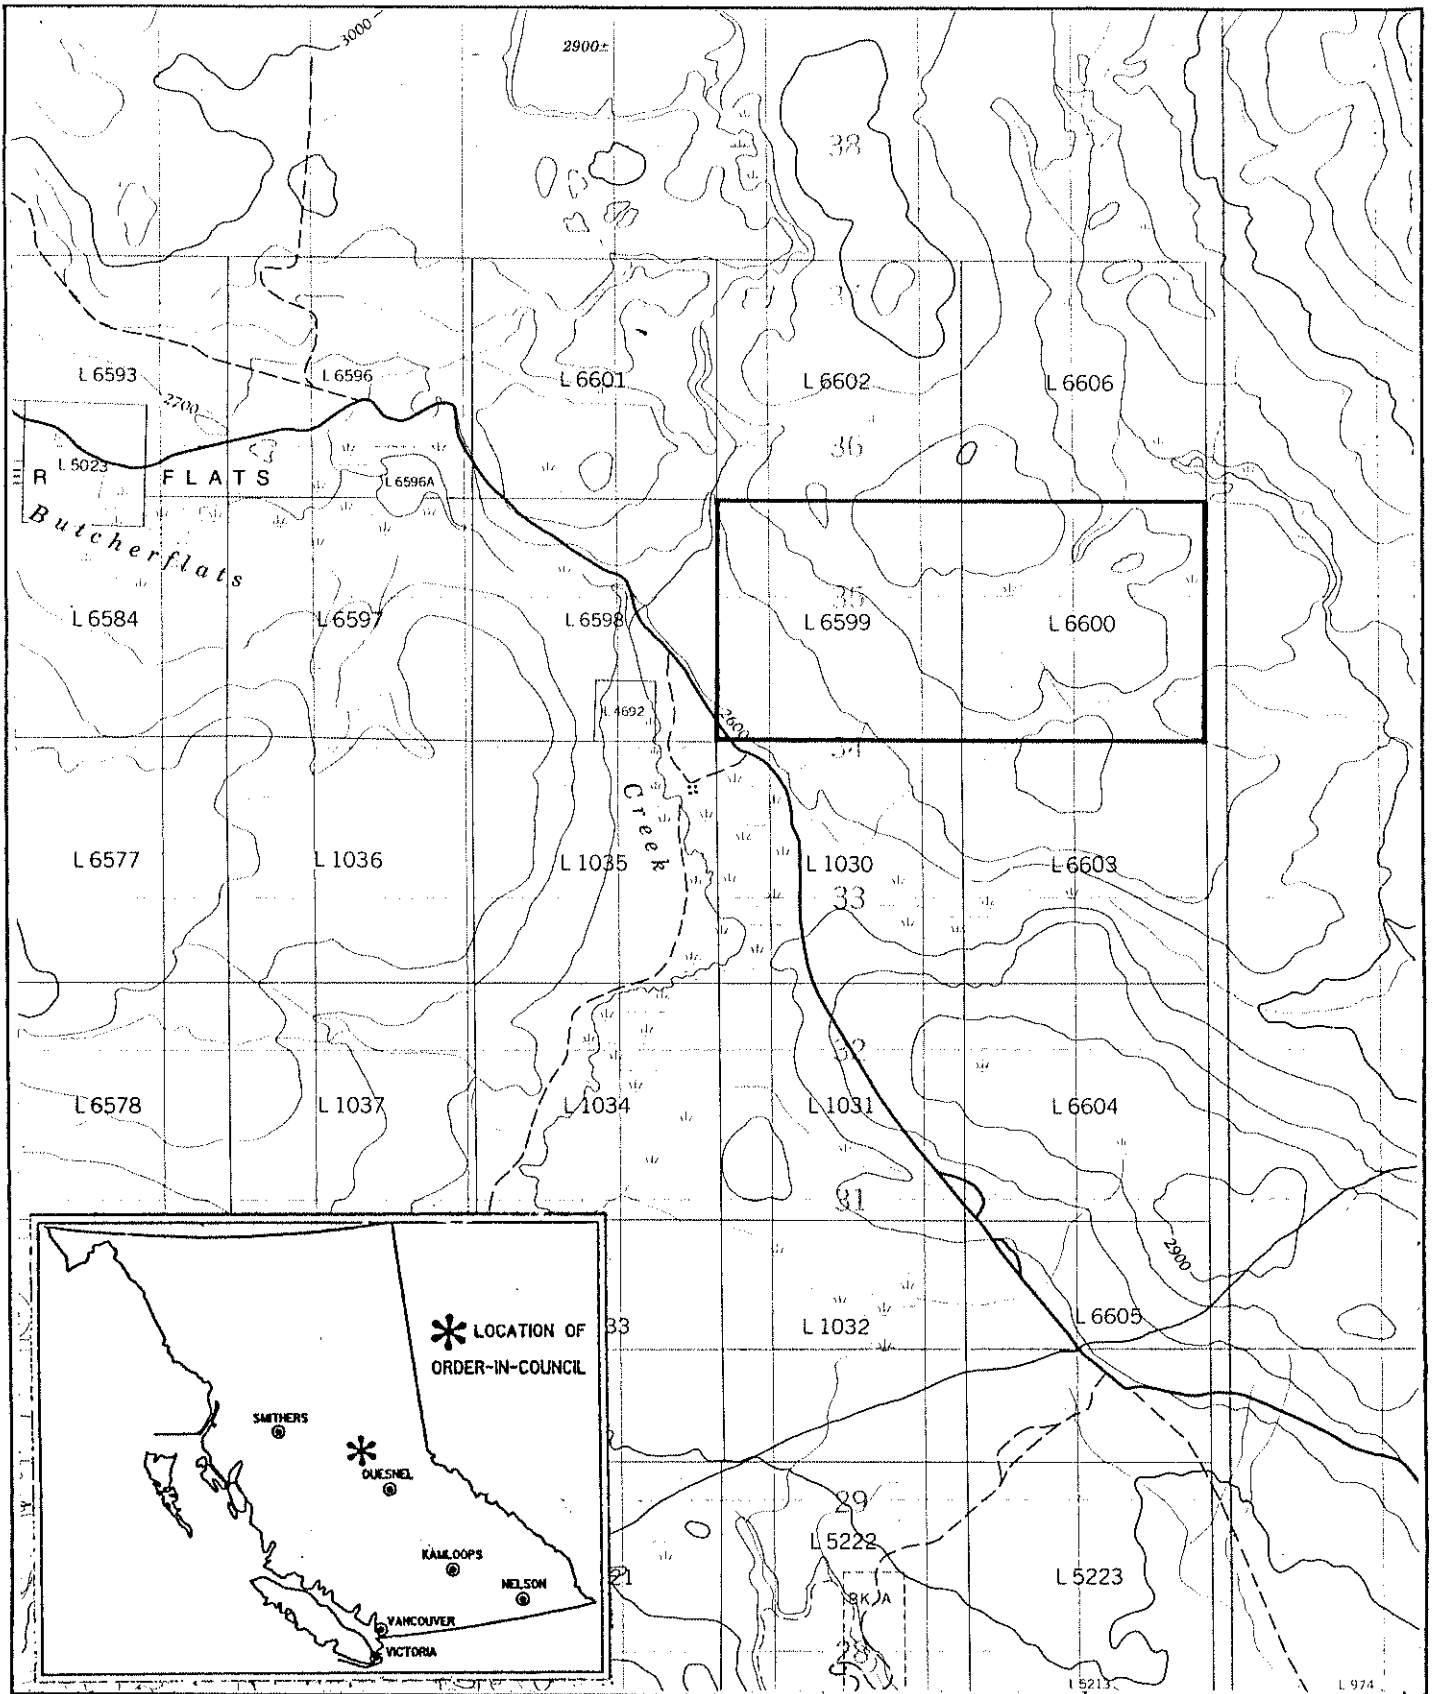

Province of British Columbia
Ministry of Energy, Mines and Petroleum Resources
MINERAL RESOURCES BRANCH-TITLES DIVISION
BUTCHER FLATS MINERAL AND PLACER RESERVE

SCALE- 1:50 000

CONTOUR INTERVAL- 100 FEET

MINING DIVISION	CARIBOO	SKETCH PREPARED BY	M.G.
LAND DISTRICT	CARIBOO	MINERAL TITLES DRAUGHTING,	VICTORIA B.C.
MAP NO.	93G/11W (c)	DATE	86-10-23