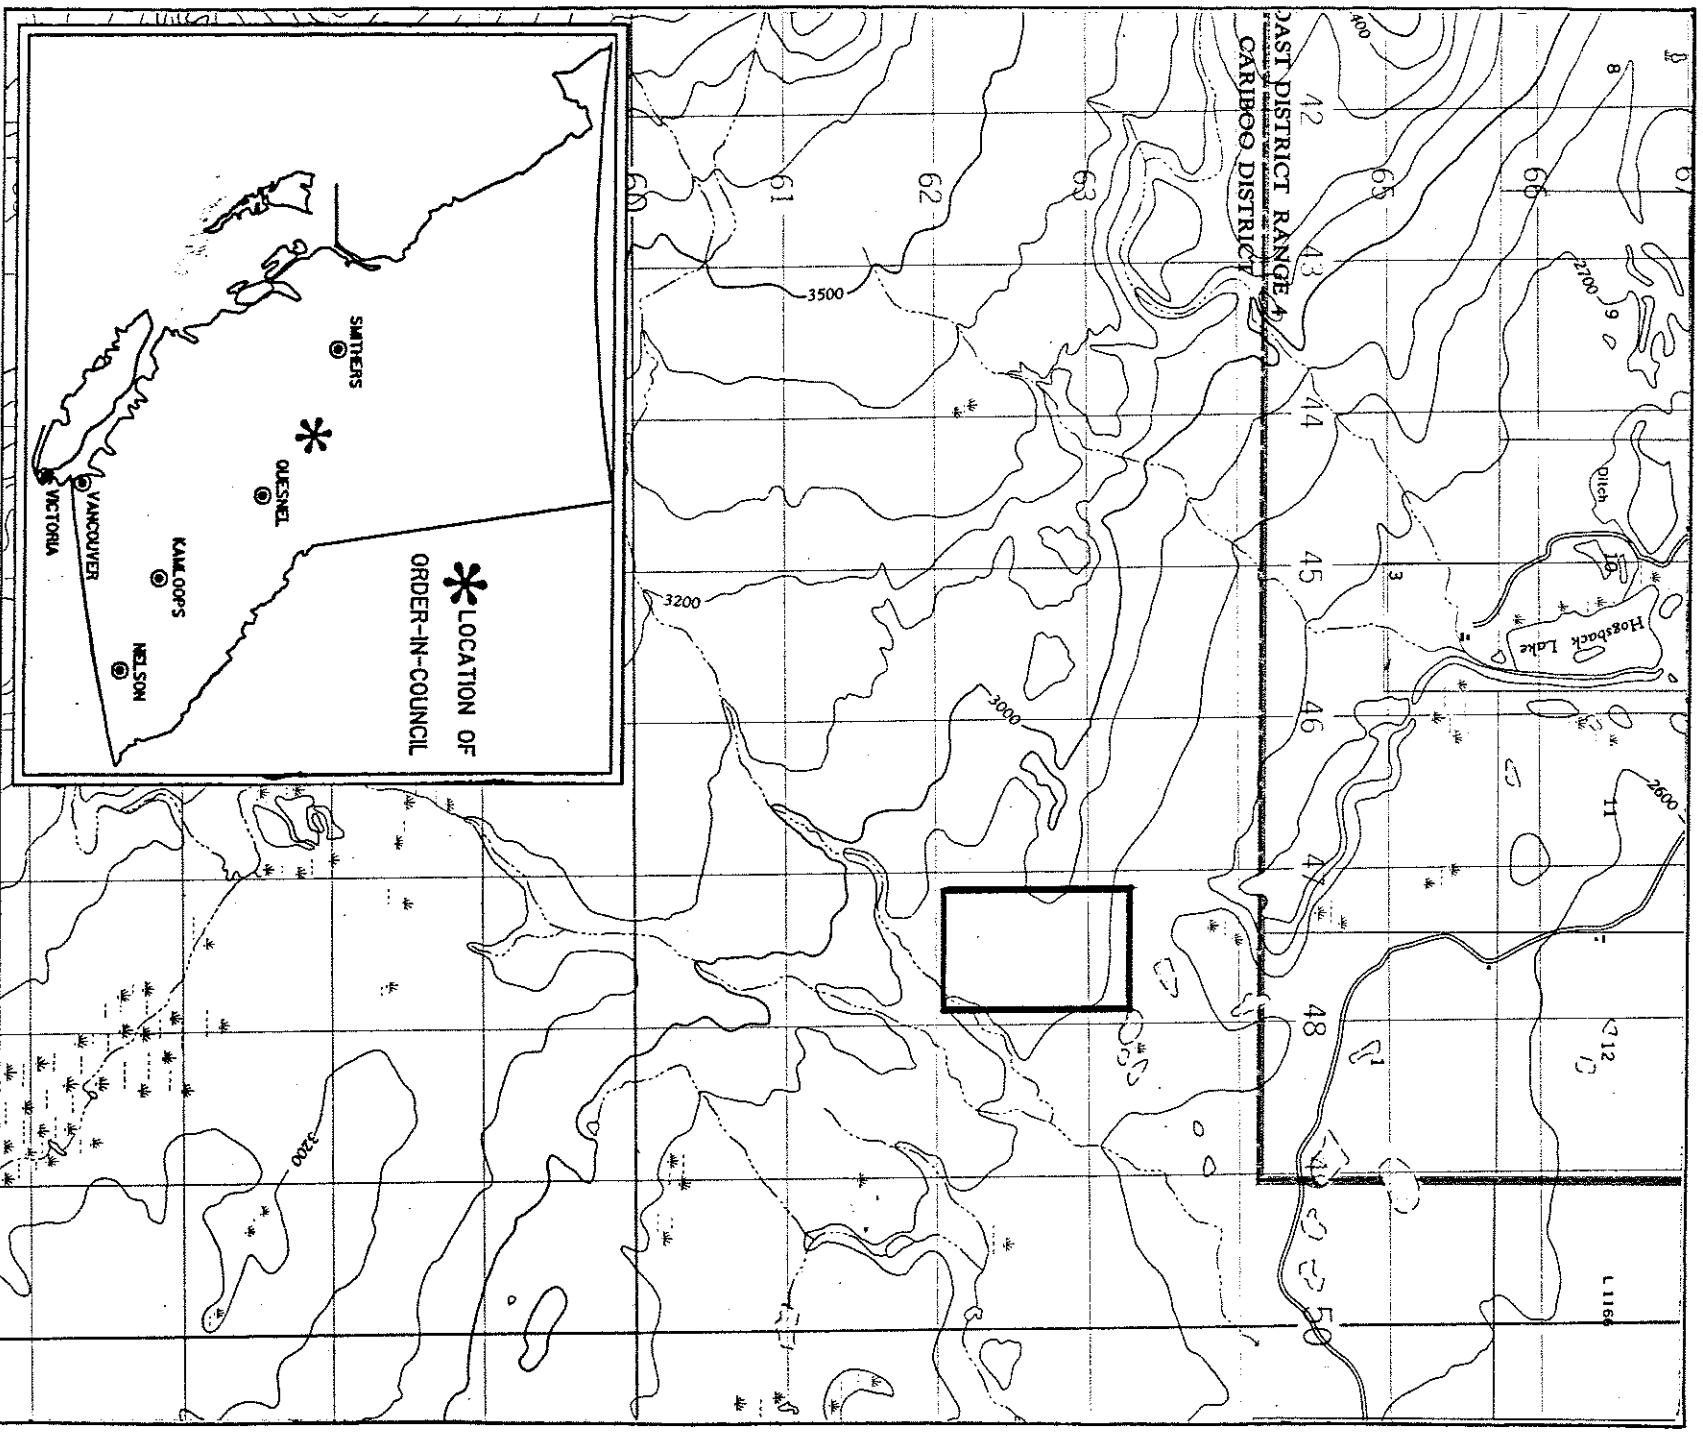

Province of British Columbia

Ministry of Energy, Mines and Petroleum Resources

MINERAL RESOURCES BRANCH-TITLES DIVISION

HULLATT MINERAL AND PLACER RESERVE

SCALE - 1:50 000

CONTOUR INTERVAL - 100 FEET

MINING DIVISION	CARIBOO	SKETCH PREPARED BY	DMA
LAND DISTRICT	CARIBOO	MINERAL TITLES DRAUGHTING,	VICTORIA B.C.
MAP NO.	93G/13Wc	DATE	86.10.21