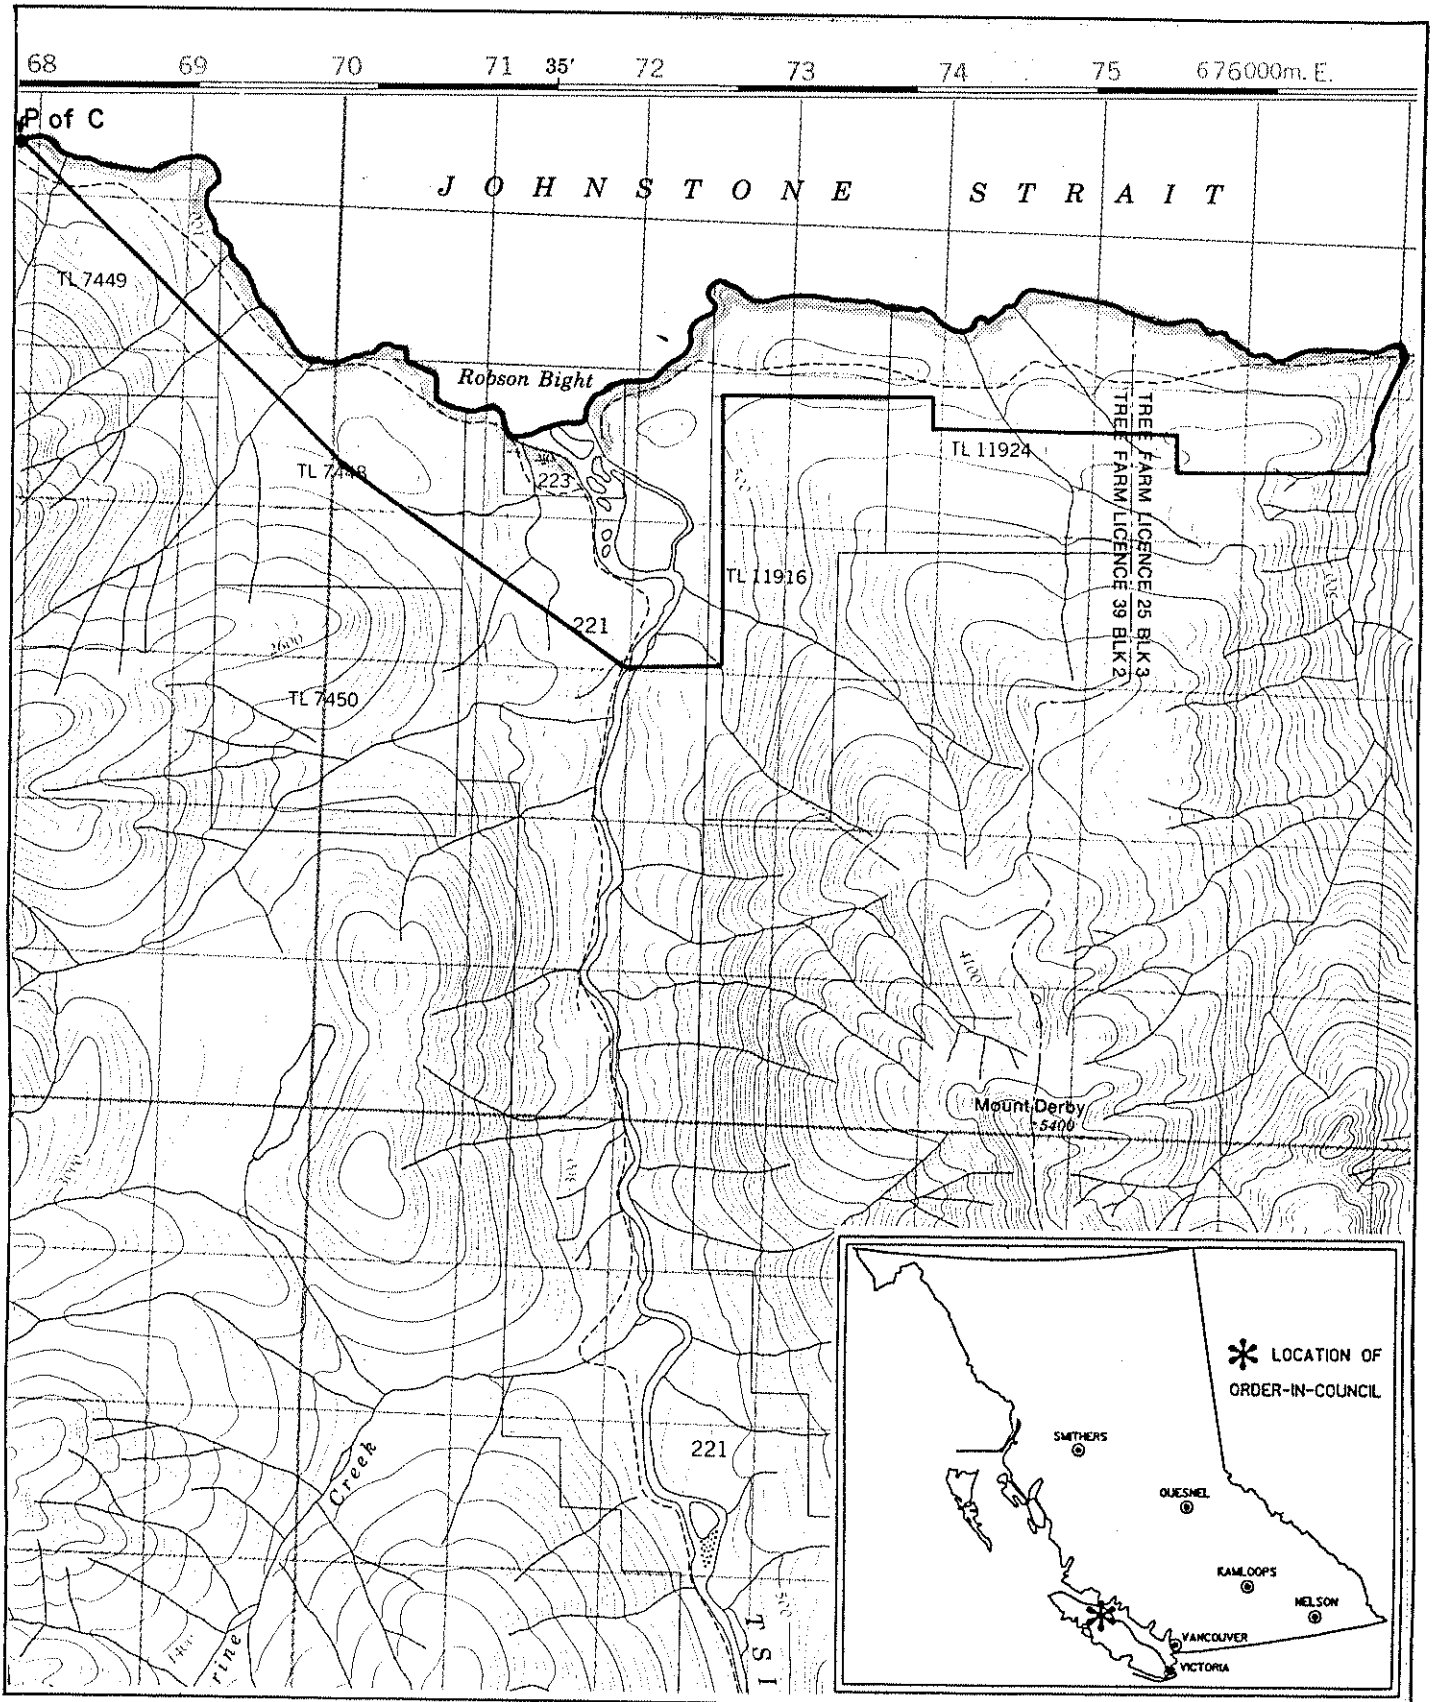

Province of British Columbia  
Ministry of Energy, Mines and Petroleum Resources  
MINERAL RESOURCES BRANCH-TITLES DIVISION

ROBSON BIGHT NO STAKING RESERVE

SCALE- 1 : 50000

CONTOUR INTERVAL- 100 FEET

MINING DIVISION NANAIMO	SKETCH PREPARED BY R.G.C.J.
LAND DISTRICT RUPERT	MINERAL TITLES DRAUGHTING, VICTORIA B.C.
MAP NO. 92L/7Eh	DATE 86-07-10