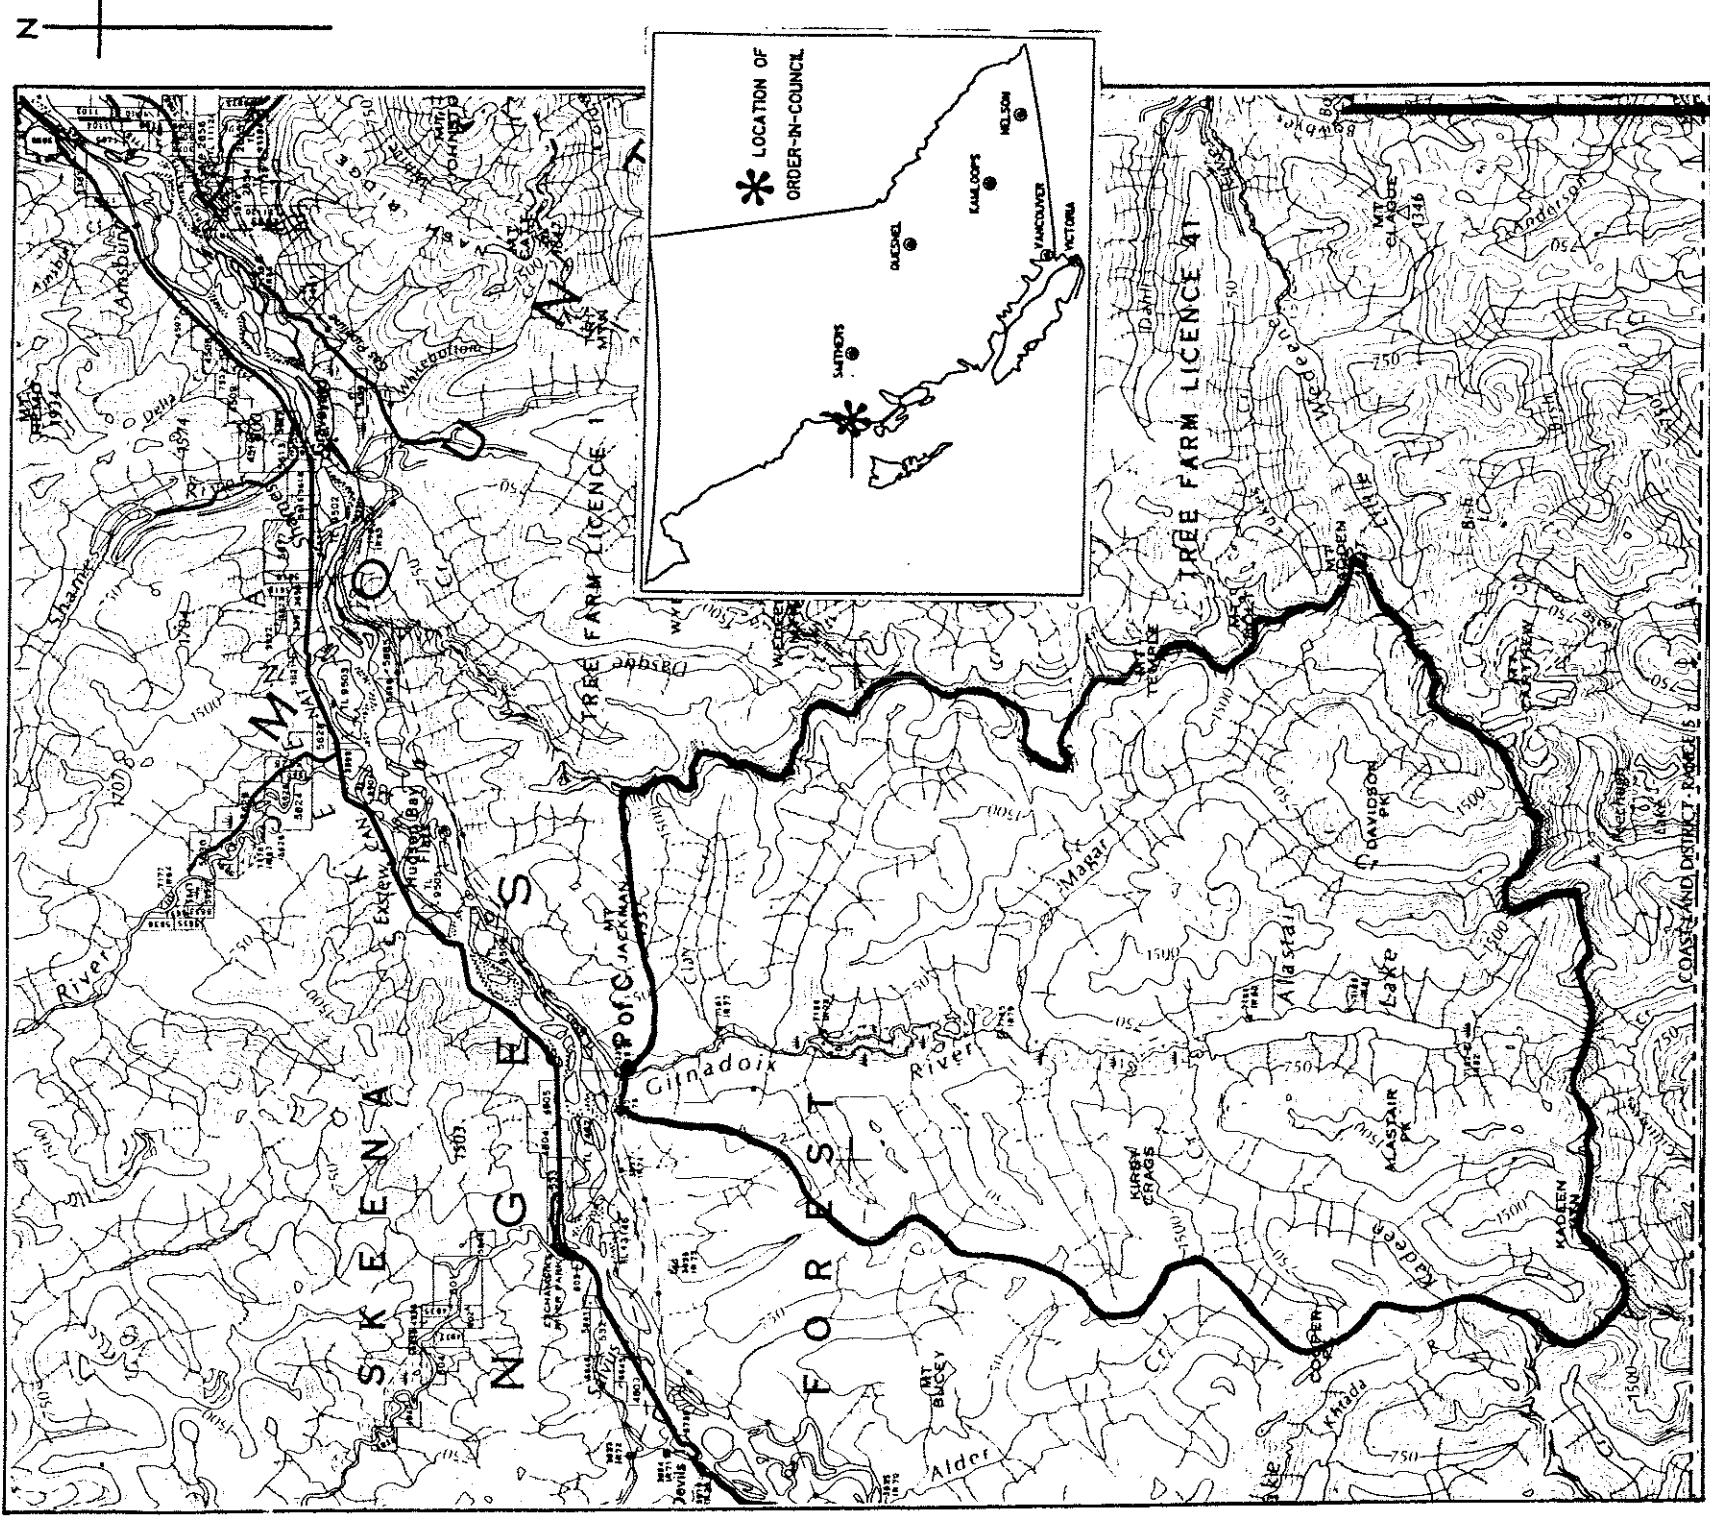

Province of British Columbia
Ministry of Energy, Mines and Petroleum Resources
MINERAL RESOURCES BRANCH-TITLES DIVISION

GITNADOIX NO STAKING RESERVE

SCALE - 1:250000

CONTOUR INTERVAL - 150 metres

MINING DIVISION	SKEENA	SKETCH PREPARED BY	R.G.C.U.
LAND DISTRICT	COAST RANGE 5	MINERAL TITLES DRAUGHTING,	VICTORIA B.C.
MAP NO.	103 I / 3E a, b, h, 8 Wc, d / 6E a, b, 8 Wc	DATE	86-07-22