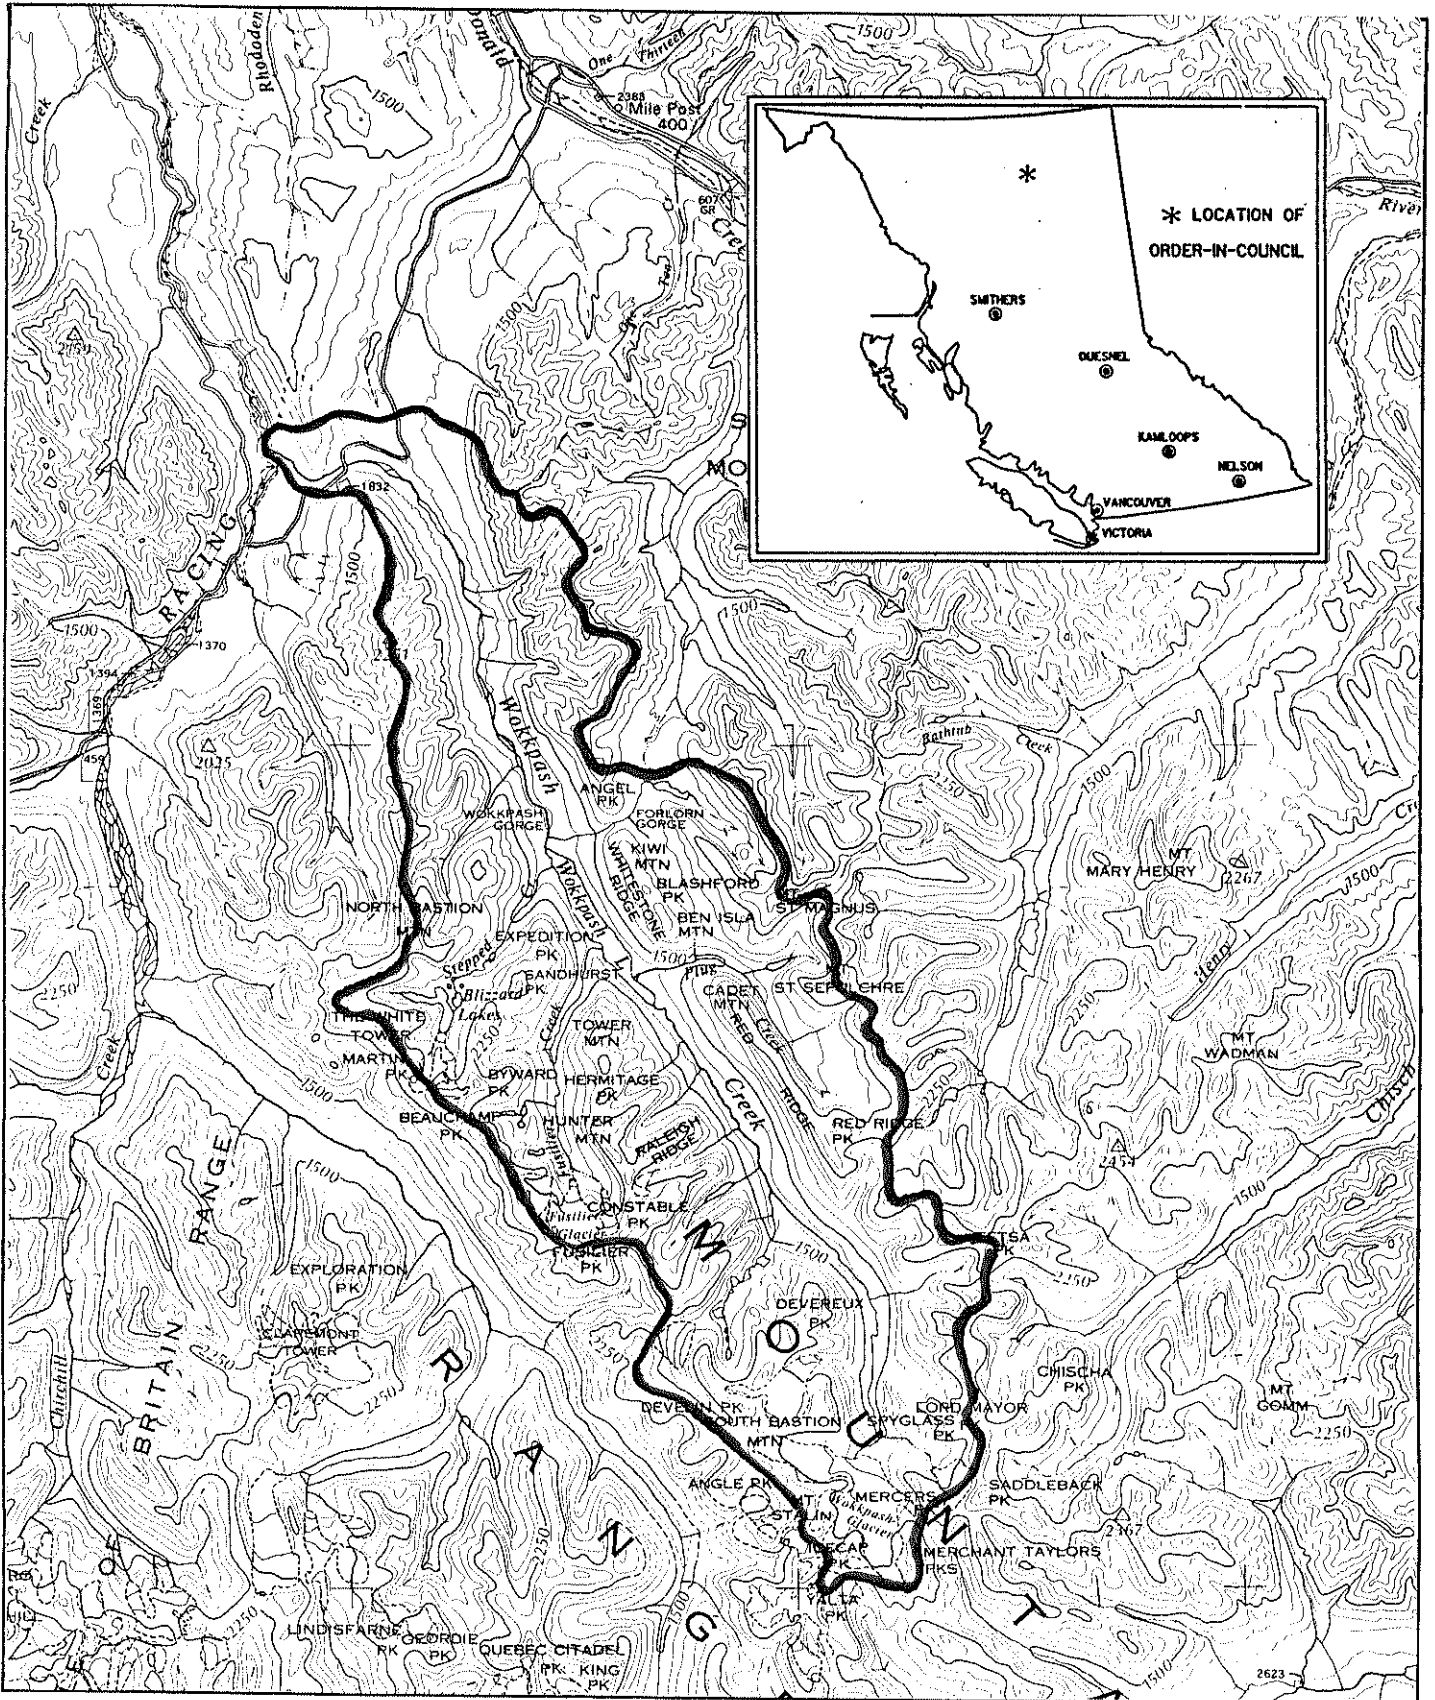

Province of British Columbia  
Ministry of Energy, Mines and Petroleum Resources  
MINERAL RESOURCES BRANCH-TITLES DIVISION  
WOKKPASH MINERAL AND PLACER RESERVE

SCALE- 1:250,000

CONTOUR INTERVAL- 150m.

|                           |  |
|---------------------------|--|
| MINING DIVISION LIARD     | SKETCH PREPARED BY J.B.JARVIS            |
| LAND DISTRICT PEACE RIVER | MINERAL TITLES DRAUGHTING, VICTORIA B.C. |
| MAP NO. 94K/7E&W,10W,11E  | DATE 86/07/31                            |