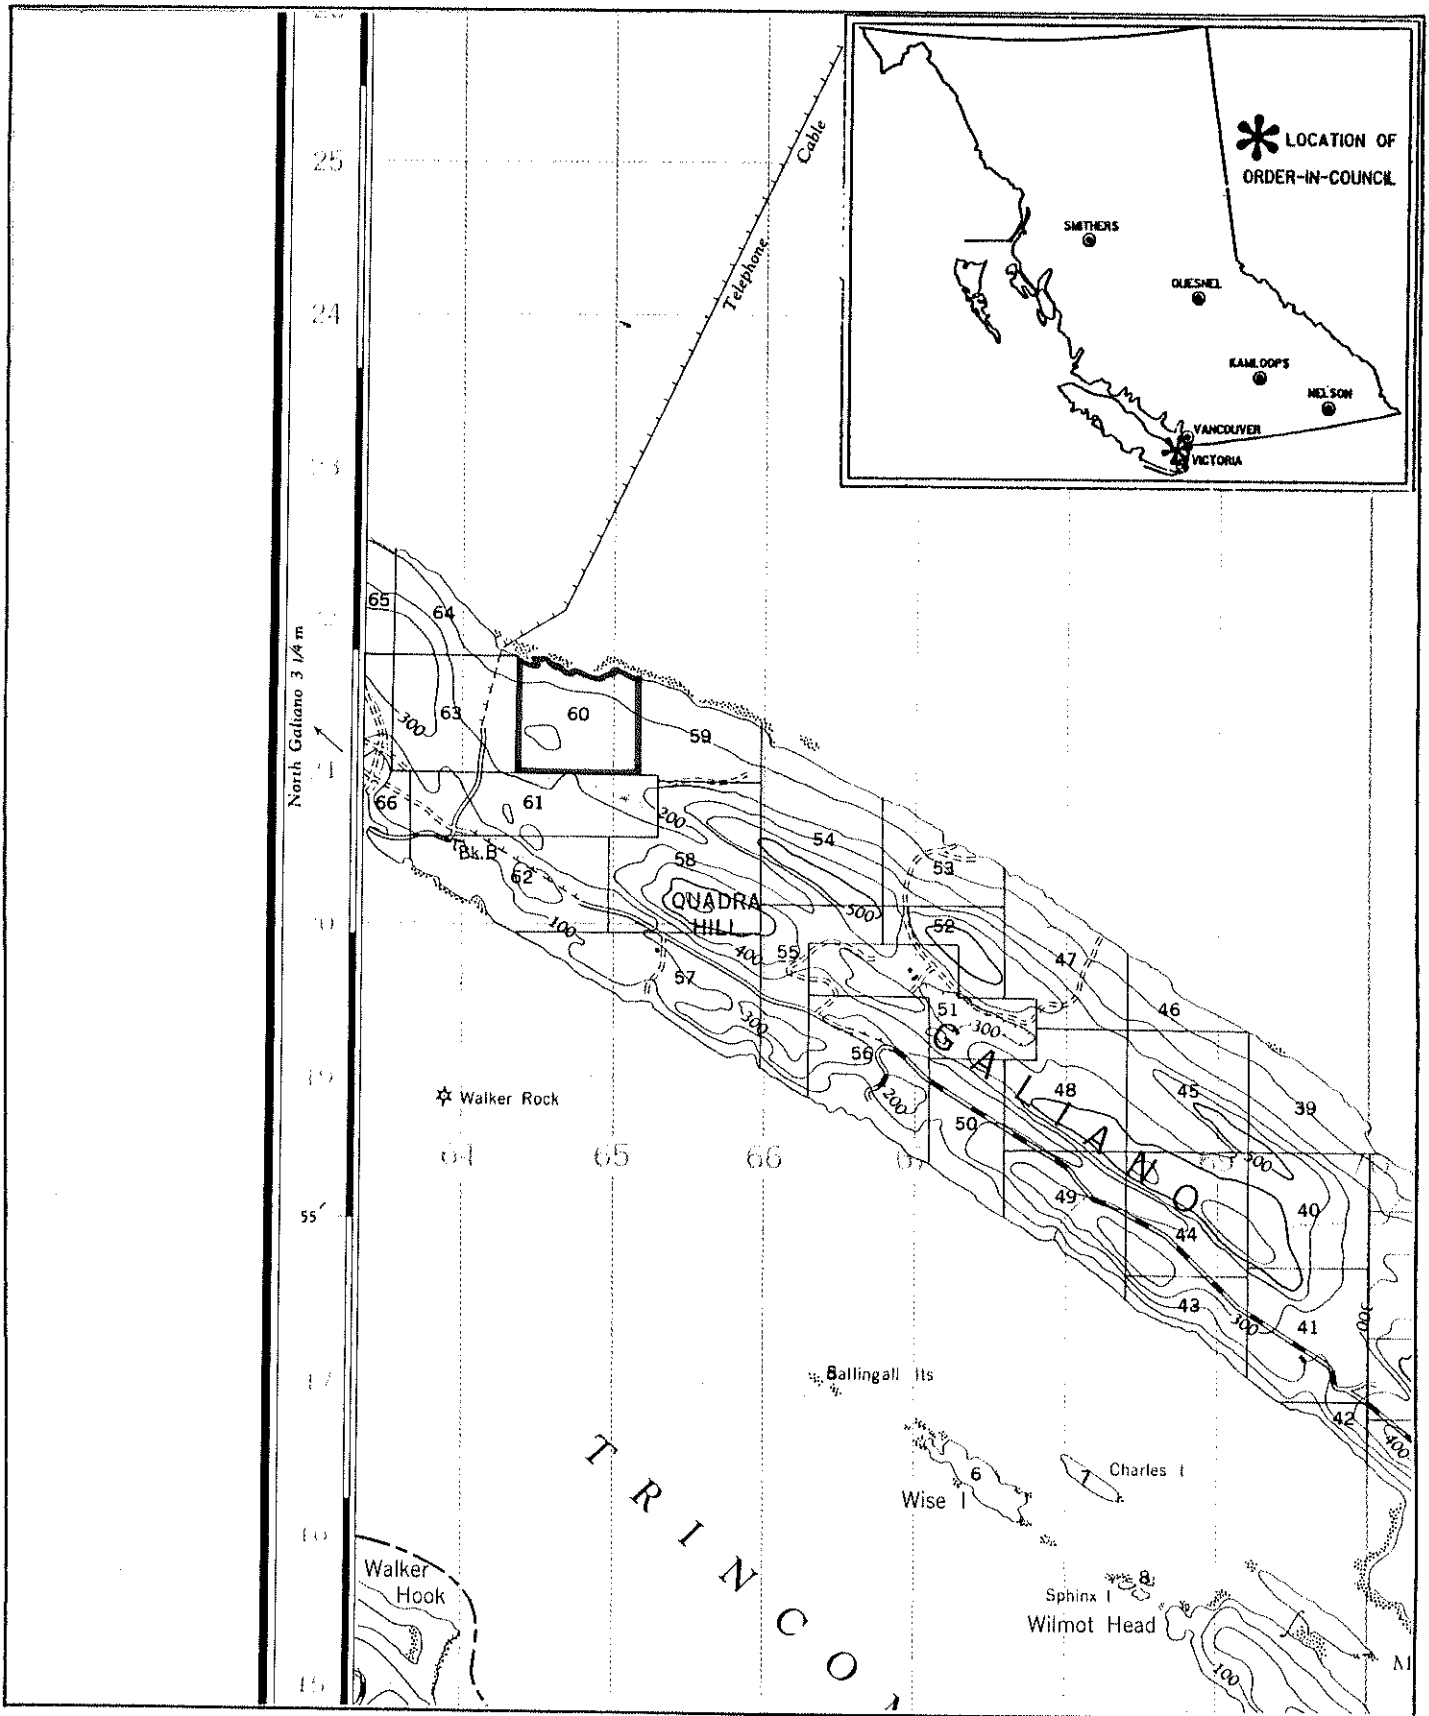

Province of British Columbia
Ministry of Energy, Mines and Petroleum Resources
MINERAL RESOURCES BRANCH-TITLES DIVISION

GALIANO ISLAND

SCALE- 1:50 000

CONTOUR INTERVAL- 100 FEET

| | |
|--|--|
| MINING DIVISION: VICTORIA | SKETCH PREPARED BY J. CHAN |
| LAND DISTRICT: GALIANO ISLAND - COWICHAN | MINERAL TITLES DRAUGHTING, VICTORIA B.C. |
| MAP NO. 92B/14We | DATE: 86.10.06 |