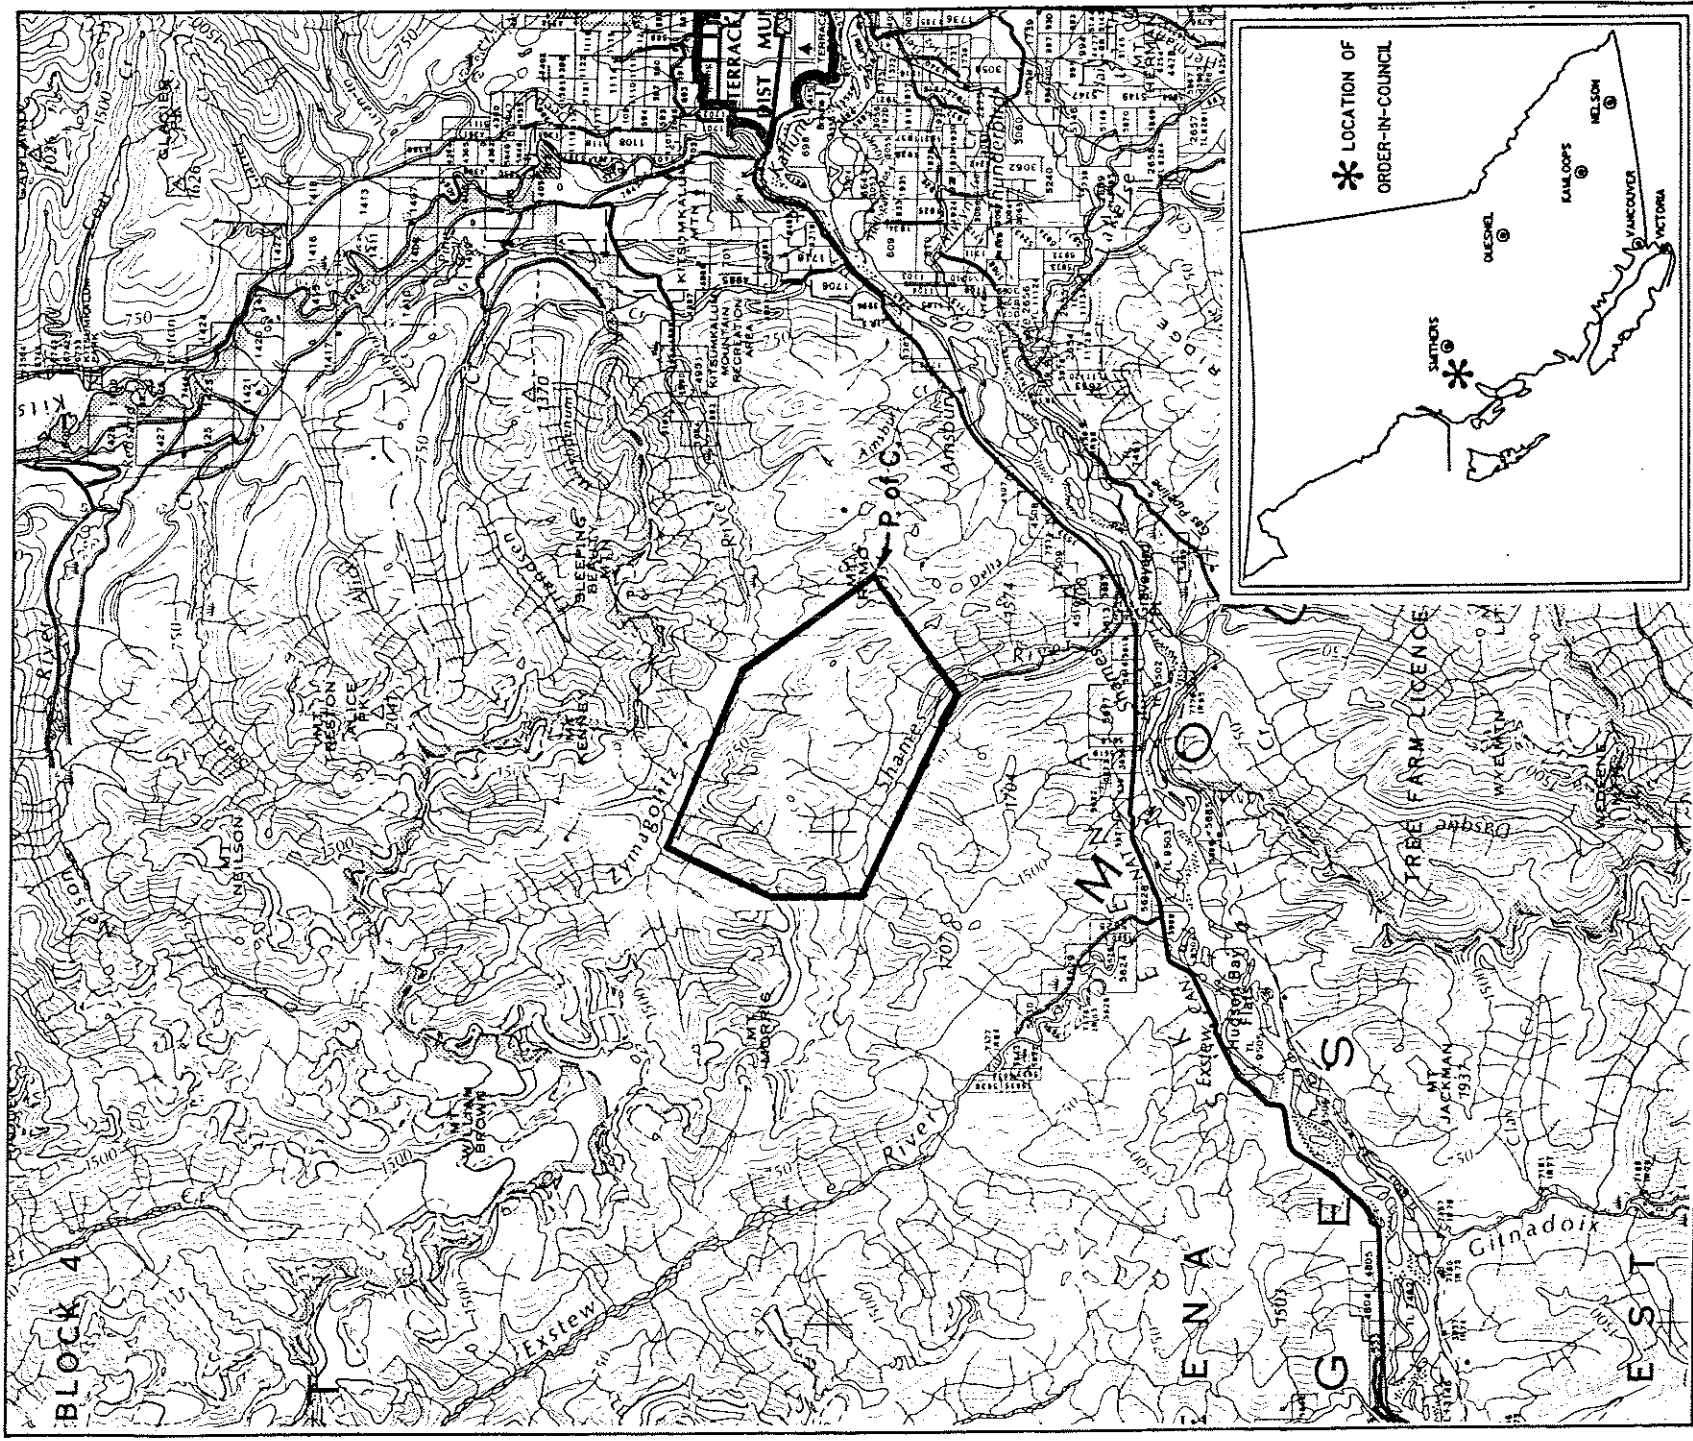

FILE 03280 003 664

Province of British Columbia
Ministry of Energy, Mines and Petroleum Resources
MINERAL RESOURCES BRANCH-TITLES DIVISION

SHAMES MOUNTAIN SKI AREA

SCALE- 1:250 000

CONTOUR INTERVAL- 150 METRES

MINING DIVISION SKEENA	SKETCH PREPARED BY G. CHONG
LAND DISTRICT RANGE 5, COAST	MINERAL TITLES DRAUGHTING, VICTORIA, B.C.
MAP NO. 103I/6Eh,7We,10Wd,11Eo	DATE 86-07-11