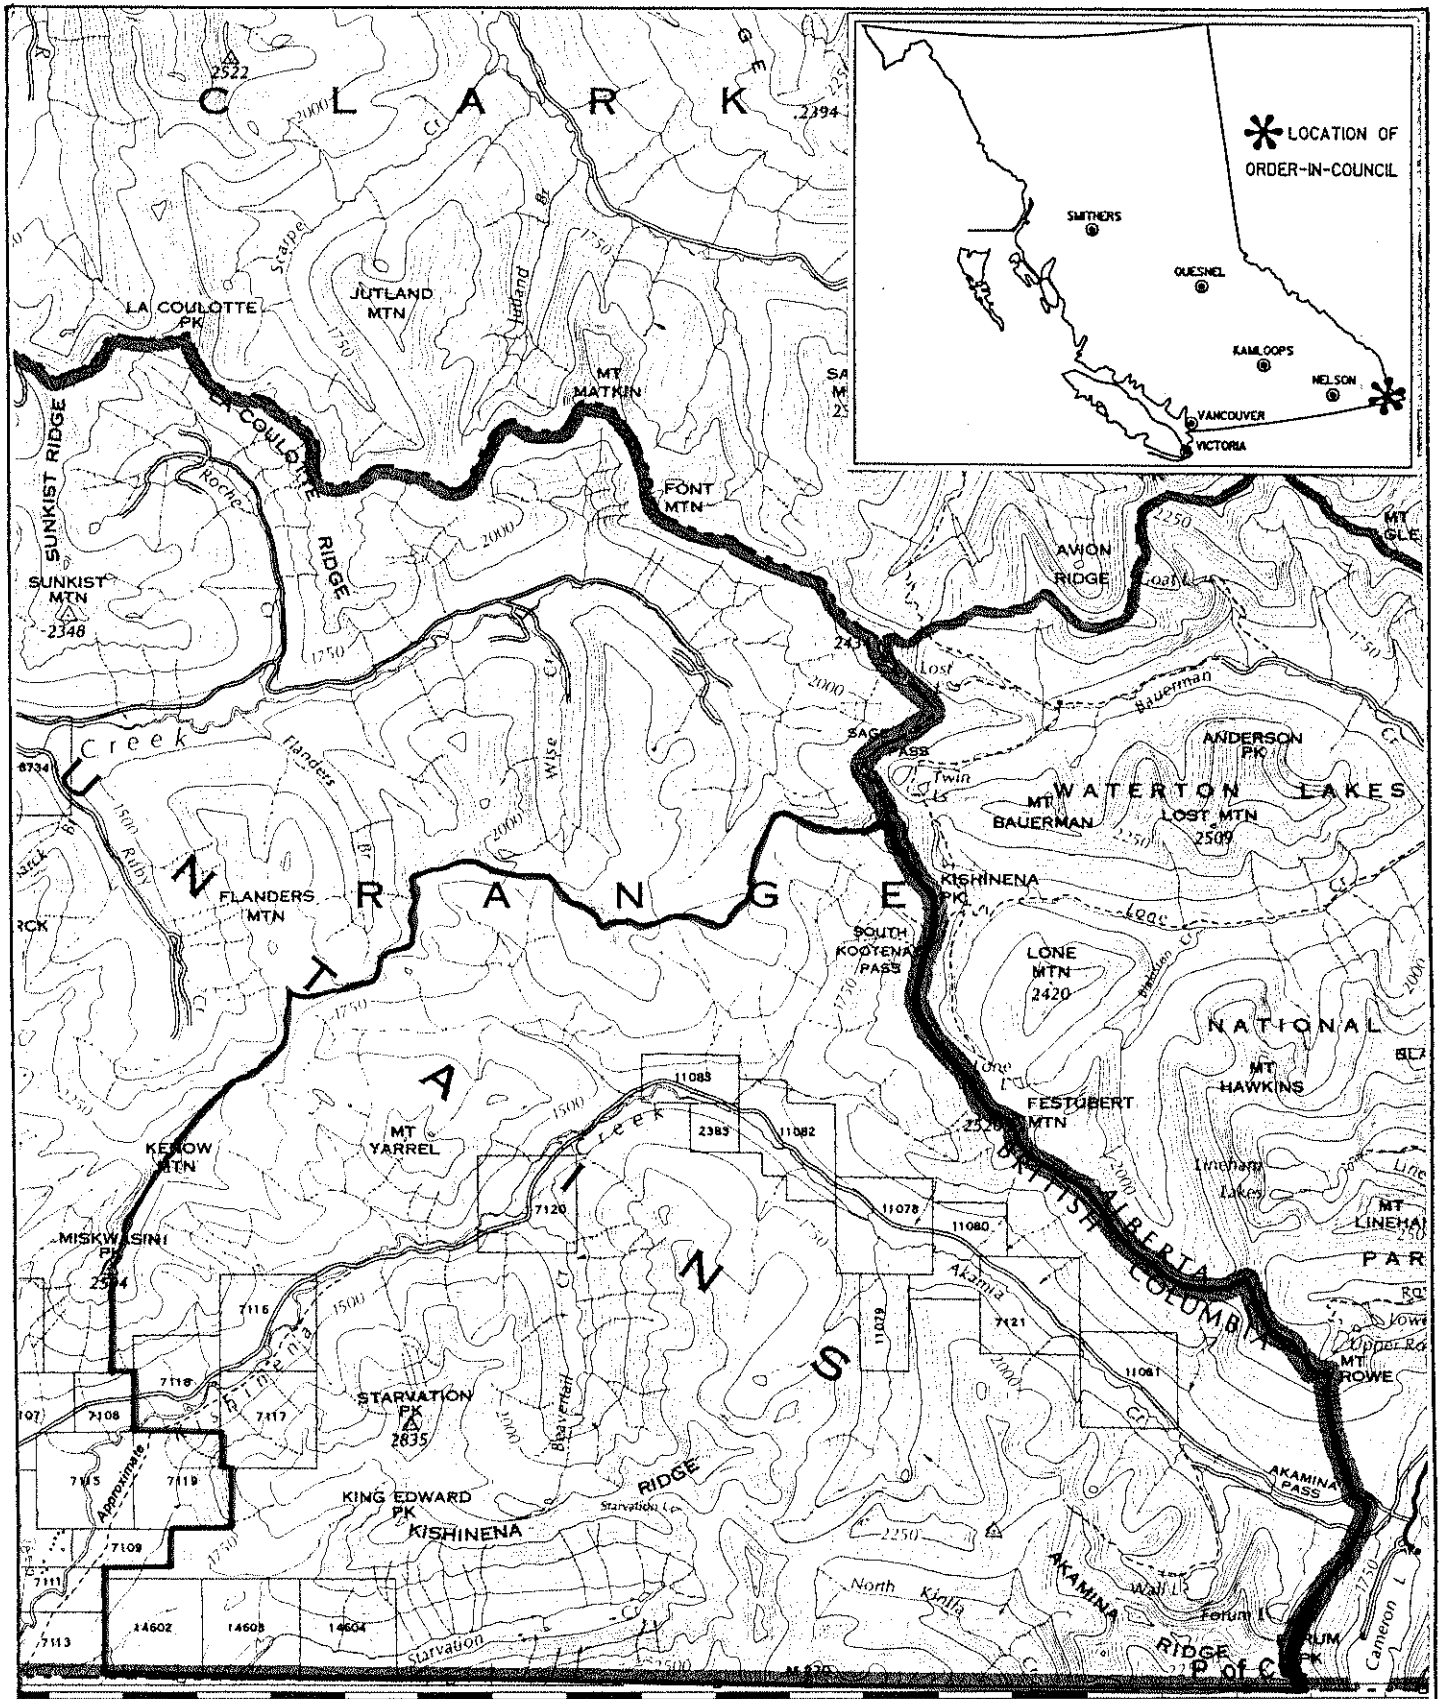

Province of British Columbia
Ministry of Energy, Mines and Petroleum Resources
MINERAL RESOURCES BRANCH-TITLES DIVISION

AKAMINA-KISHINENA NO STAKING RESERVE

SCALE- 1: 125000

CONTOUR INTERVAL- 50 metres

MINING DIVISION FT. STEELE	SKETCH PREPARED BY R.G.C.J.
LAND DISTRICT KOOTENAY	MINERAL TITLES DRAUGHTING, VICTORIA B.C.
MAP NO. 82G/IEb & IWc	DATE 86-07-23