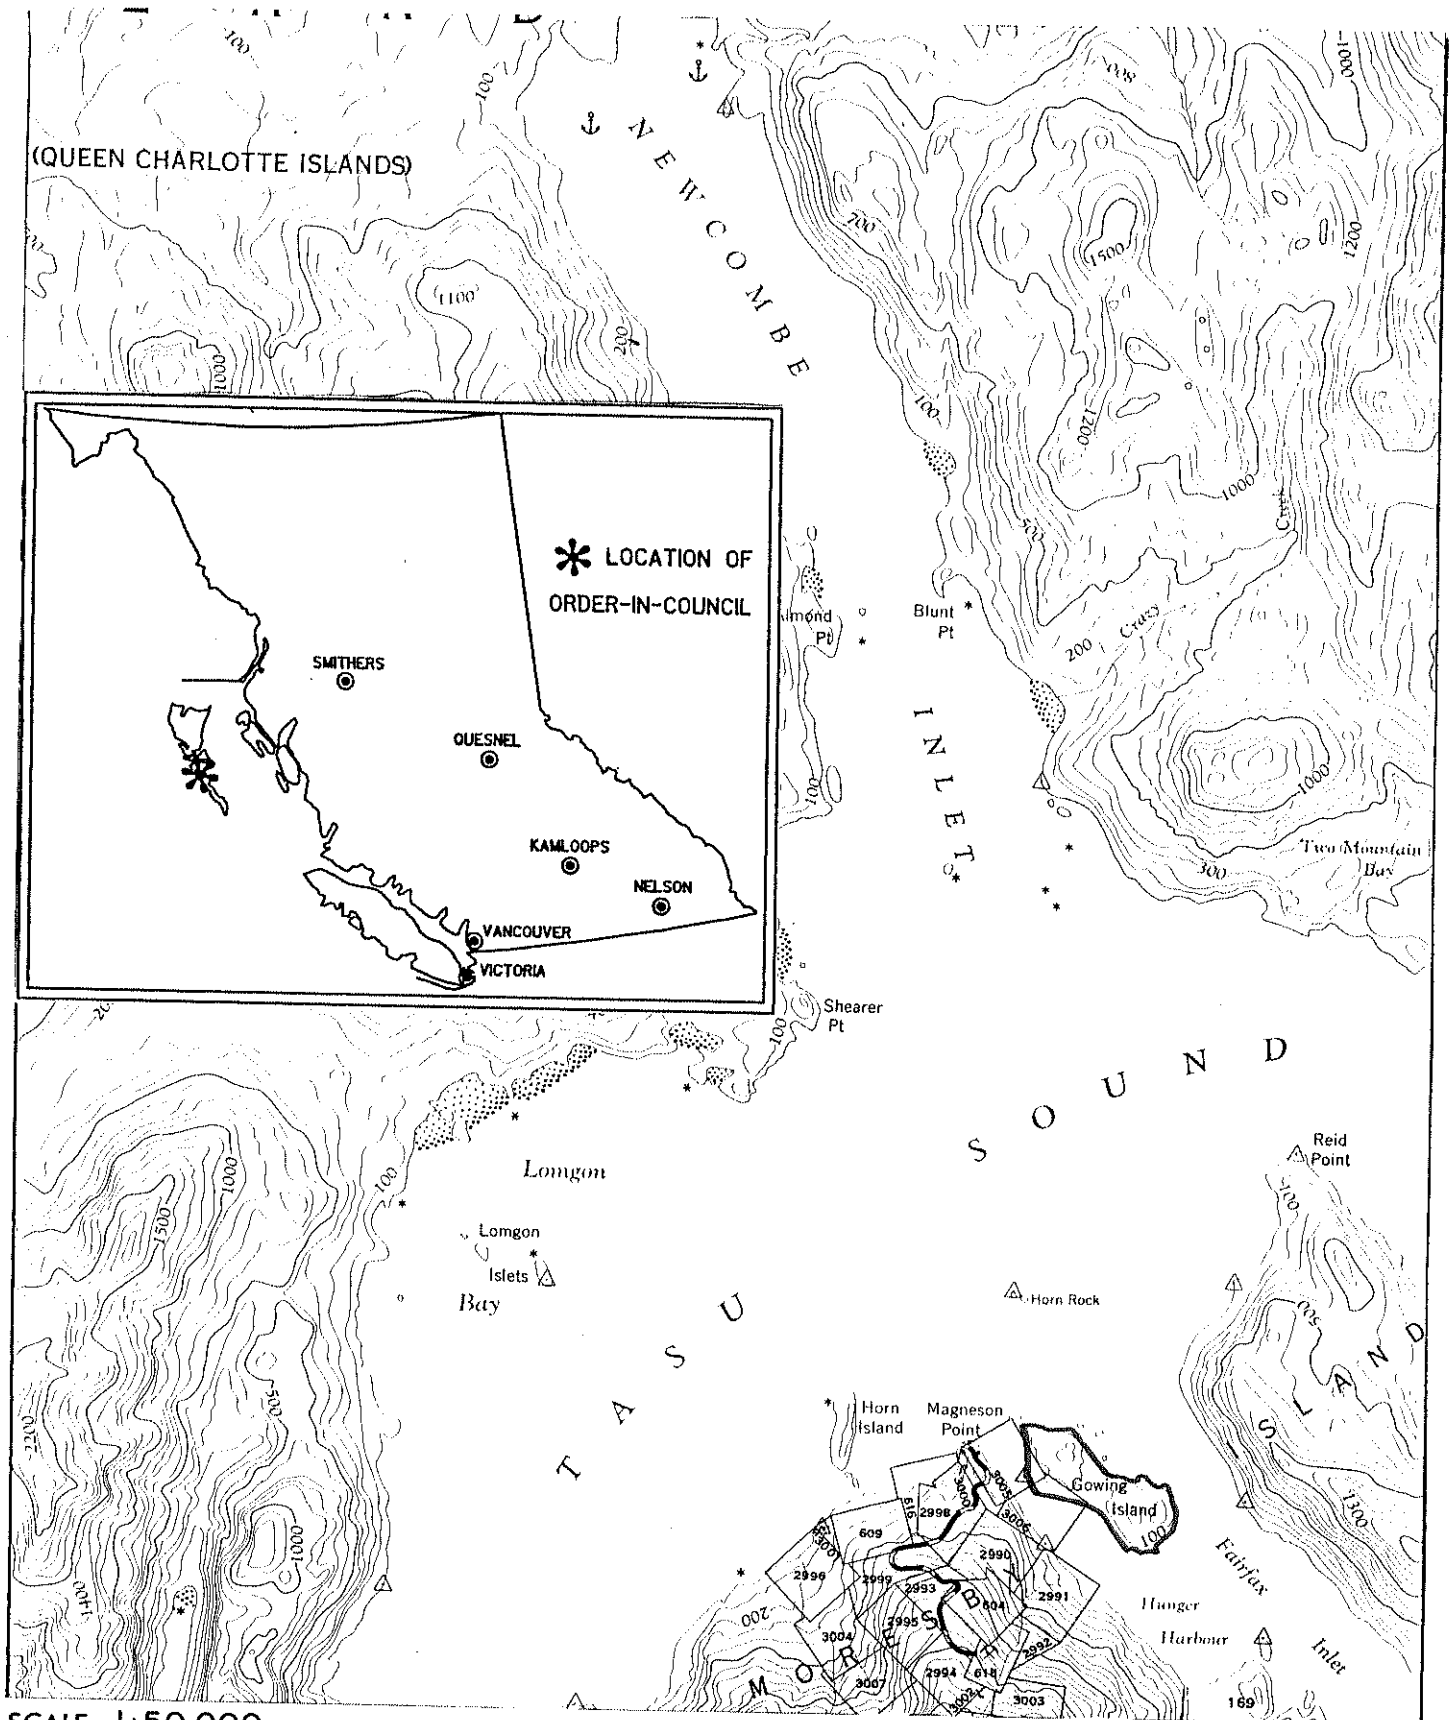

Province of British Columbia
Ministry of Energy, Mines and Petroleum Resources
MINERAL RESOURCES BRANCH-TITLES DIVISION

GOWING ISLAND

SCALE- 1:50 000

CONTOUR INTERVAL- 100 ft.

MINING DIVISION SKEENA	SKETCH PREPARED BY J. J.
LAND DISTRICT QUEEN CHARLOTTE	MINERAL TITLES DRAUGHTING, VICTORIA B.C.
MAP NO. 103C/16E (a)	DATE 86/10/15