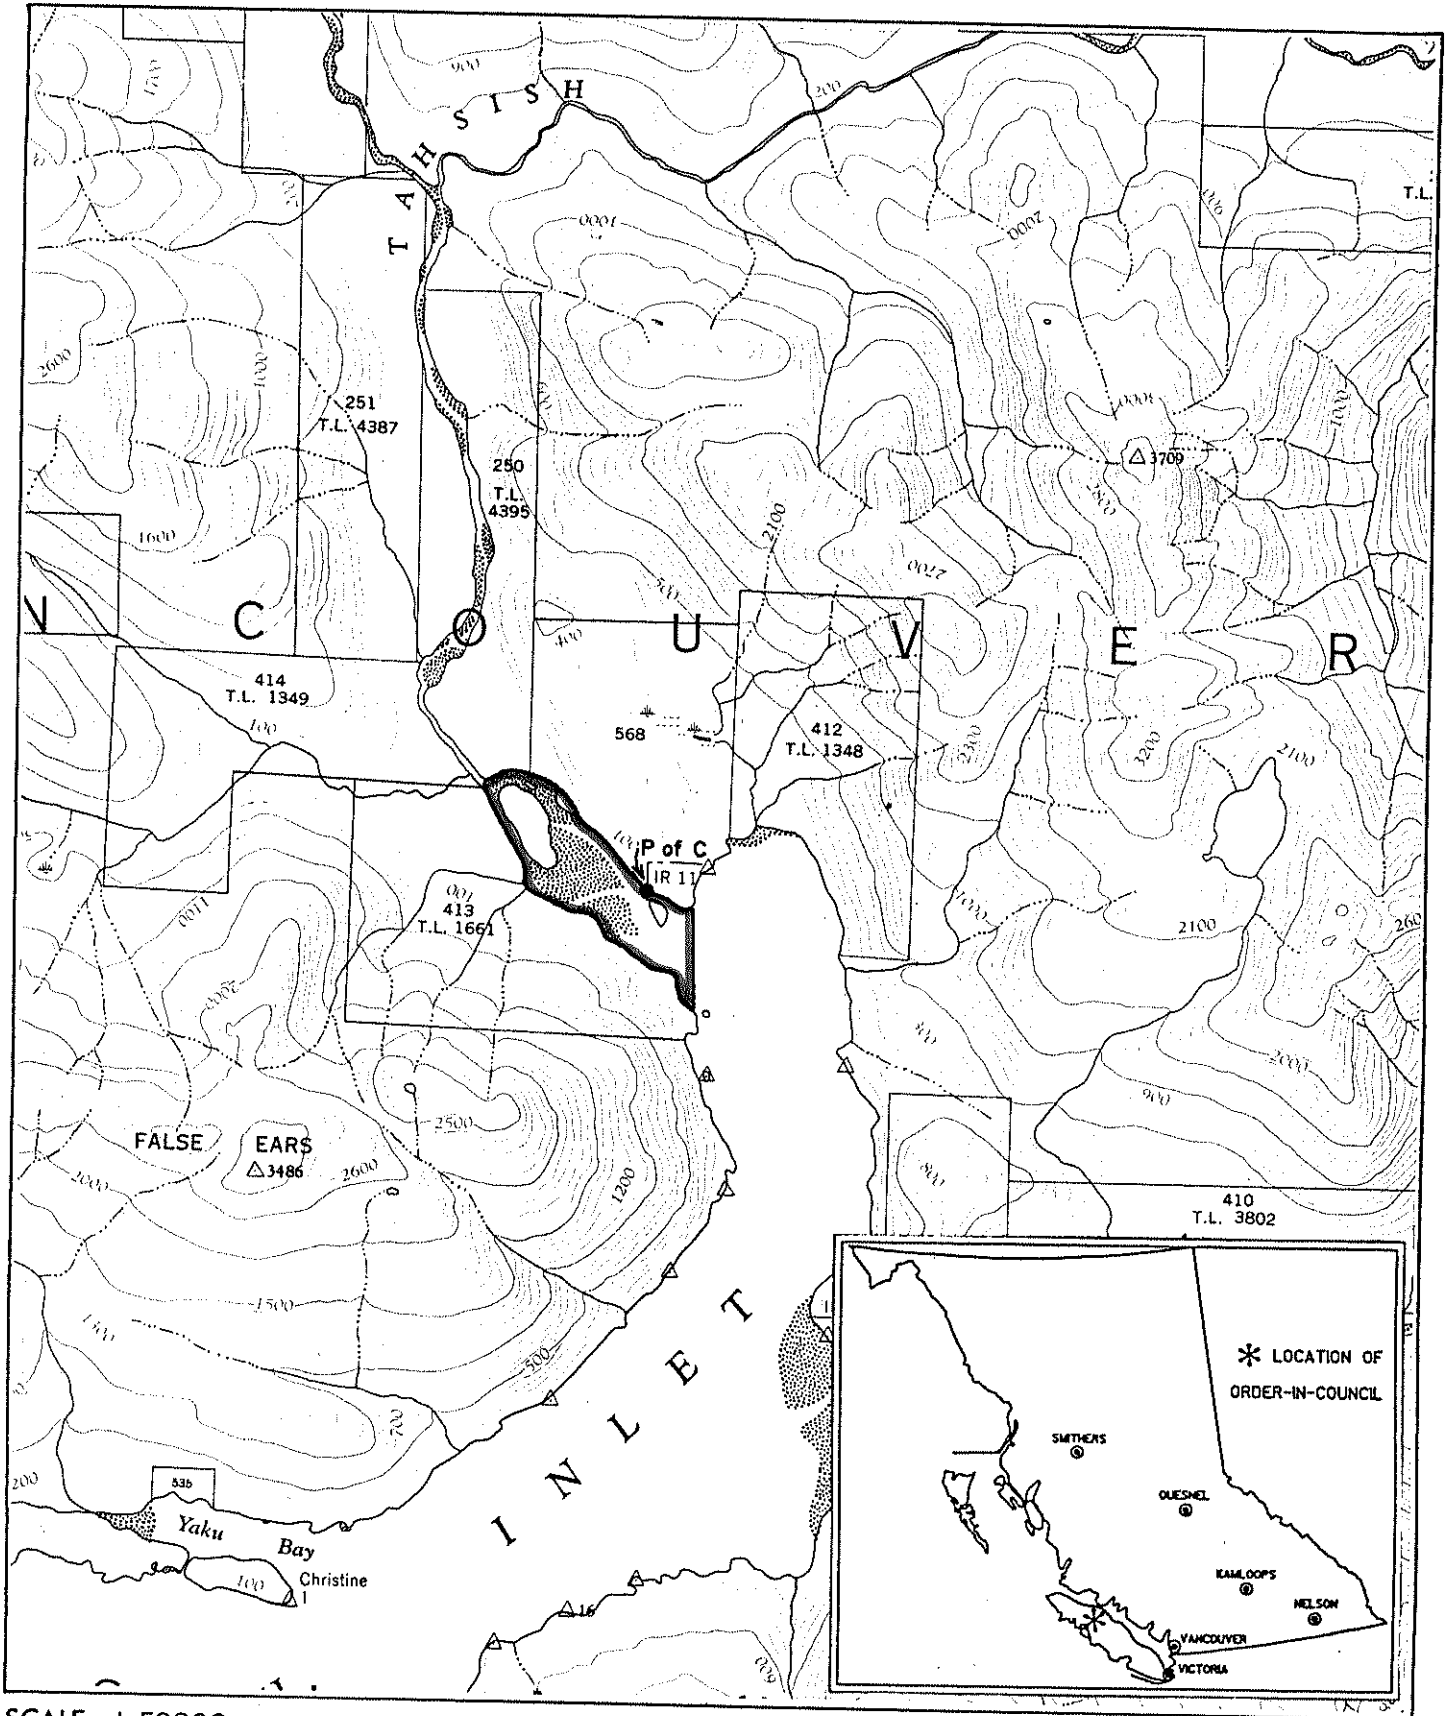

Province of British Columbia
 Ministry of Energy, Mines and Petroleum Resources
 MINERAL RESOURCES BRANCH-TITLES DIVISION

LOWER TAHSISH KWOIS NO STAKING RESERVE

SCALE- 1:50000

CONTOUR INTERVAL- 100 FEET

MINING DIVISION ALBERNI	SKETCH PREPARED BY R.G.C.J.
LAND DISTRICT RUPERT	MINERAL TITLES DRAUGHTING, VICTORIA B.C.
MAP NO. 92L/3E g&h	DATE 86-07-08