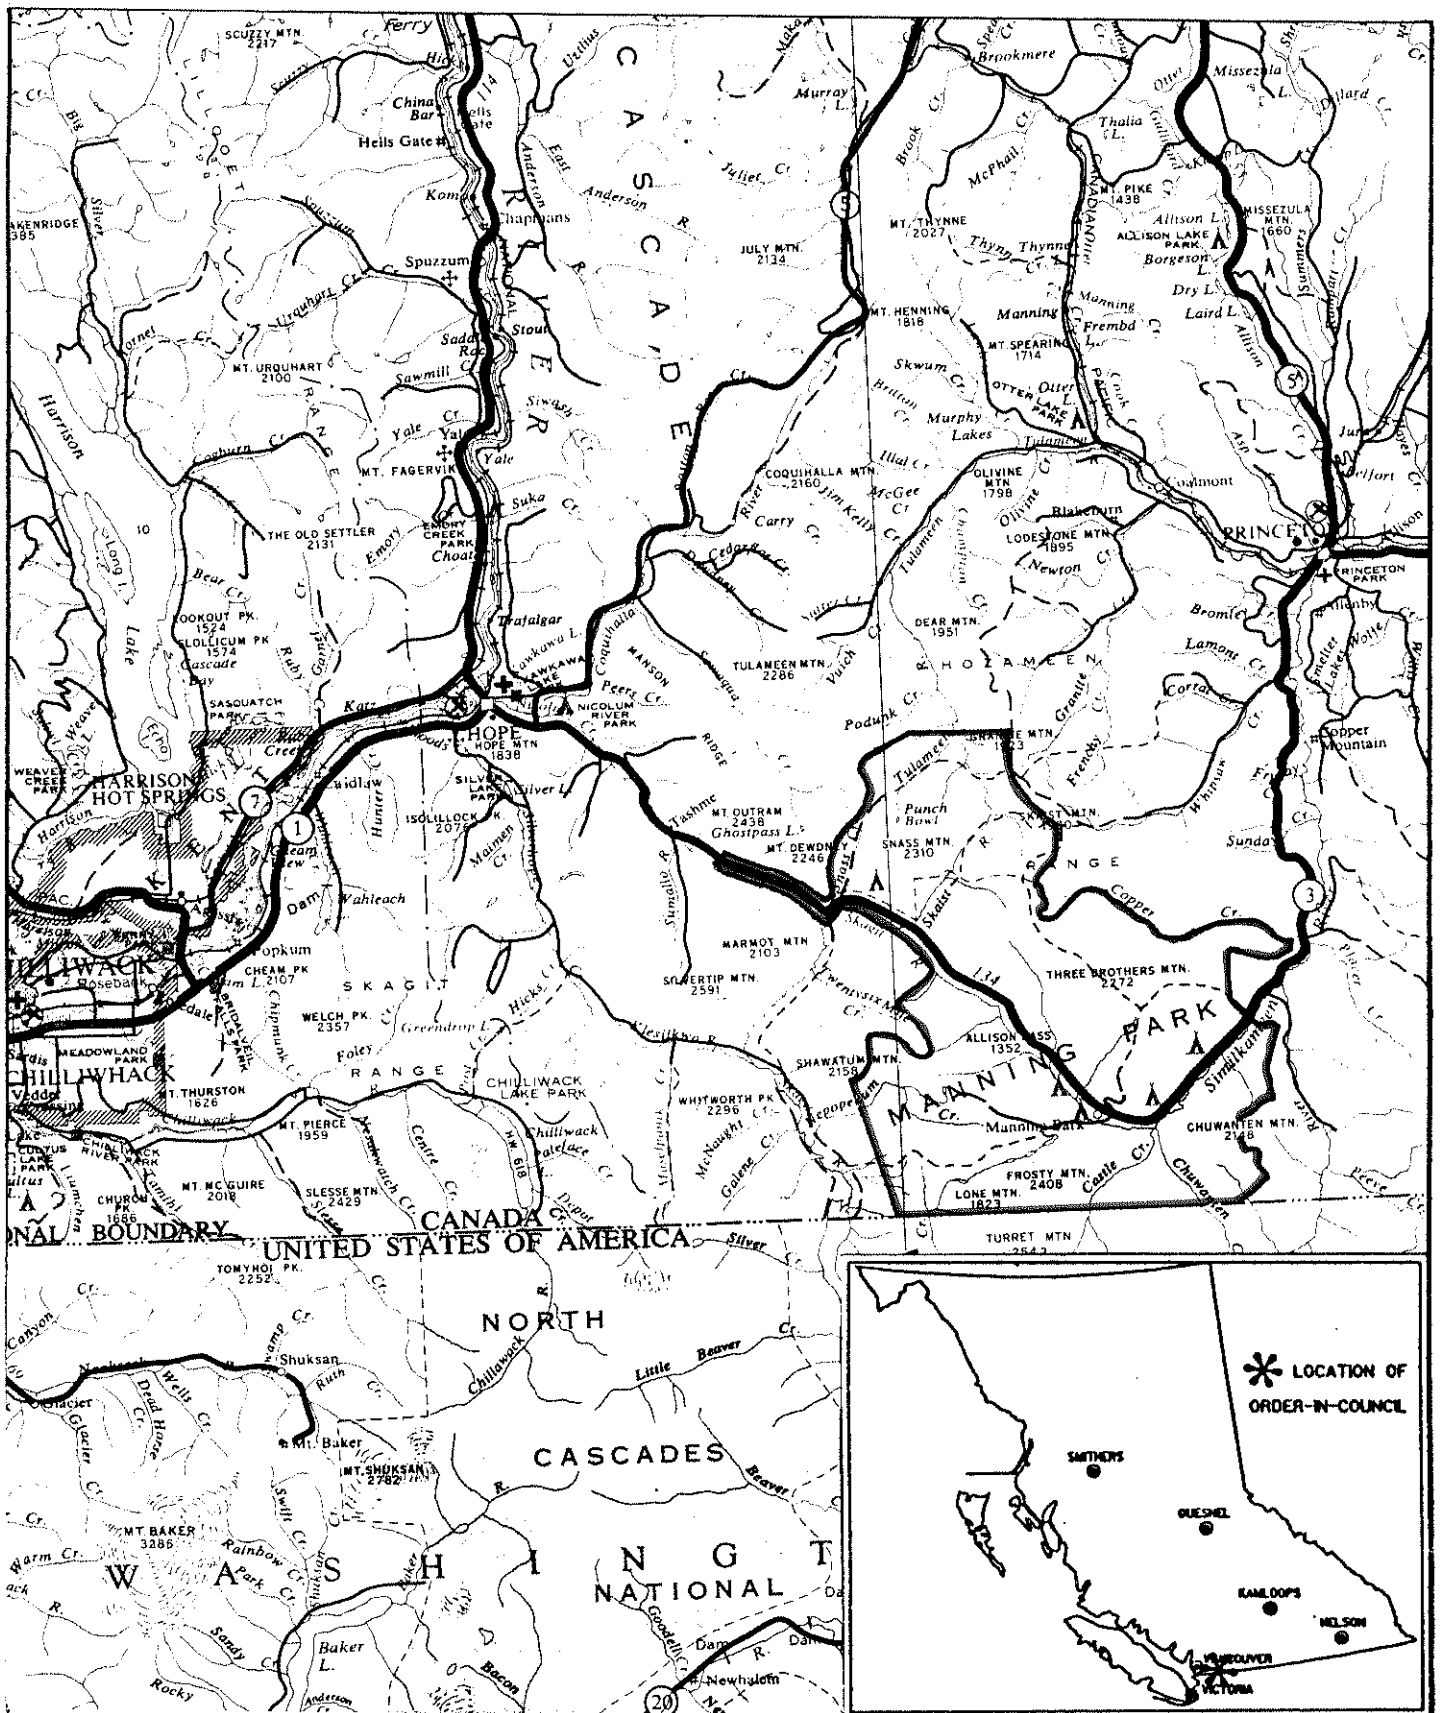

Province of British Columbia
Ministry of Energy, Mines and Petroleum Resources
MINERAL RESOURCES BRANCH-TITLES DIVISION

CASCADE-MANNING MINERAL & PLACER RESERVE

SCALE- 1:600000

CONTOUR INTERVAL- N/A

MINING DIVISION SIMILKAMEEN NEW WESTMINSTER	SKETCH PREPARED BY R.G.C.J.
LAND DISTRICT YALE DIV. OF YALE	MINERAL TITLES DRAUGHTING, VICTORIA B.C.
MAP NO. 92H/IW,2E&W,3E	DATE 87-03-13