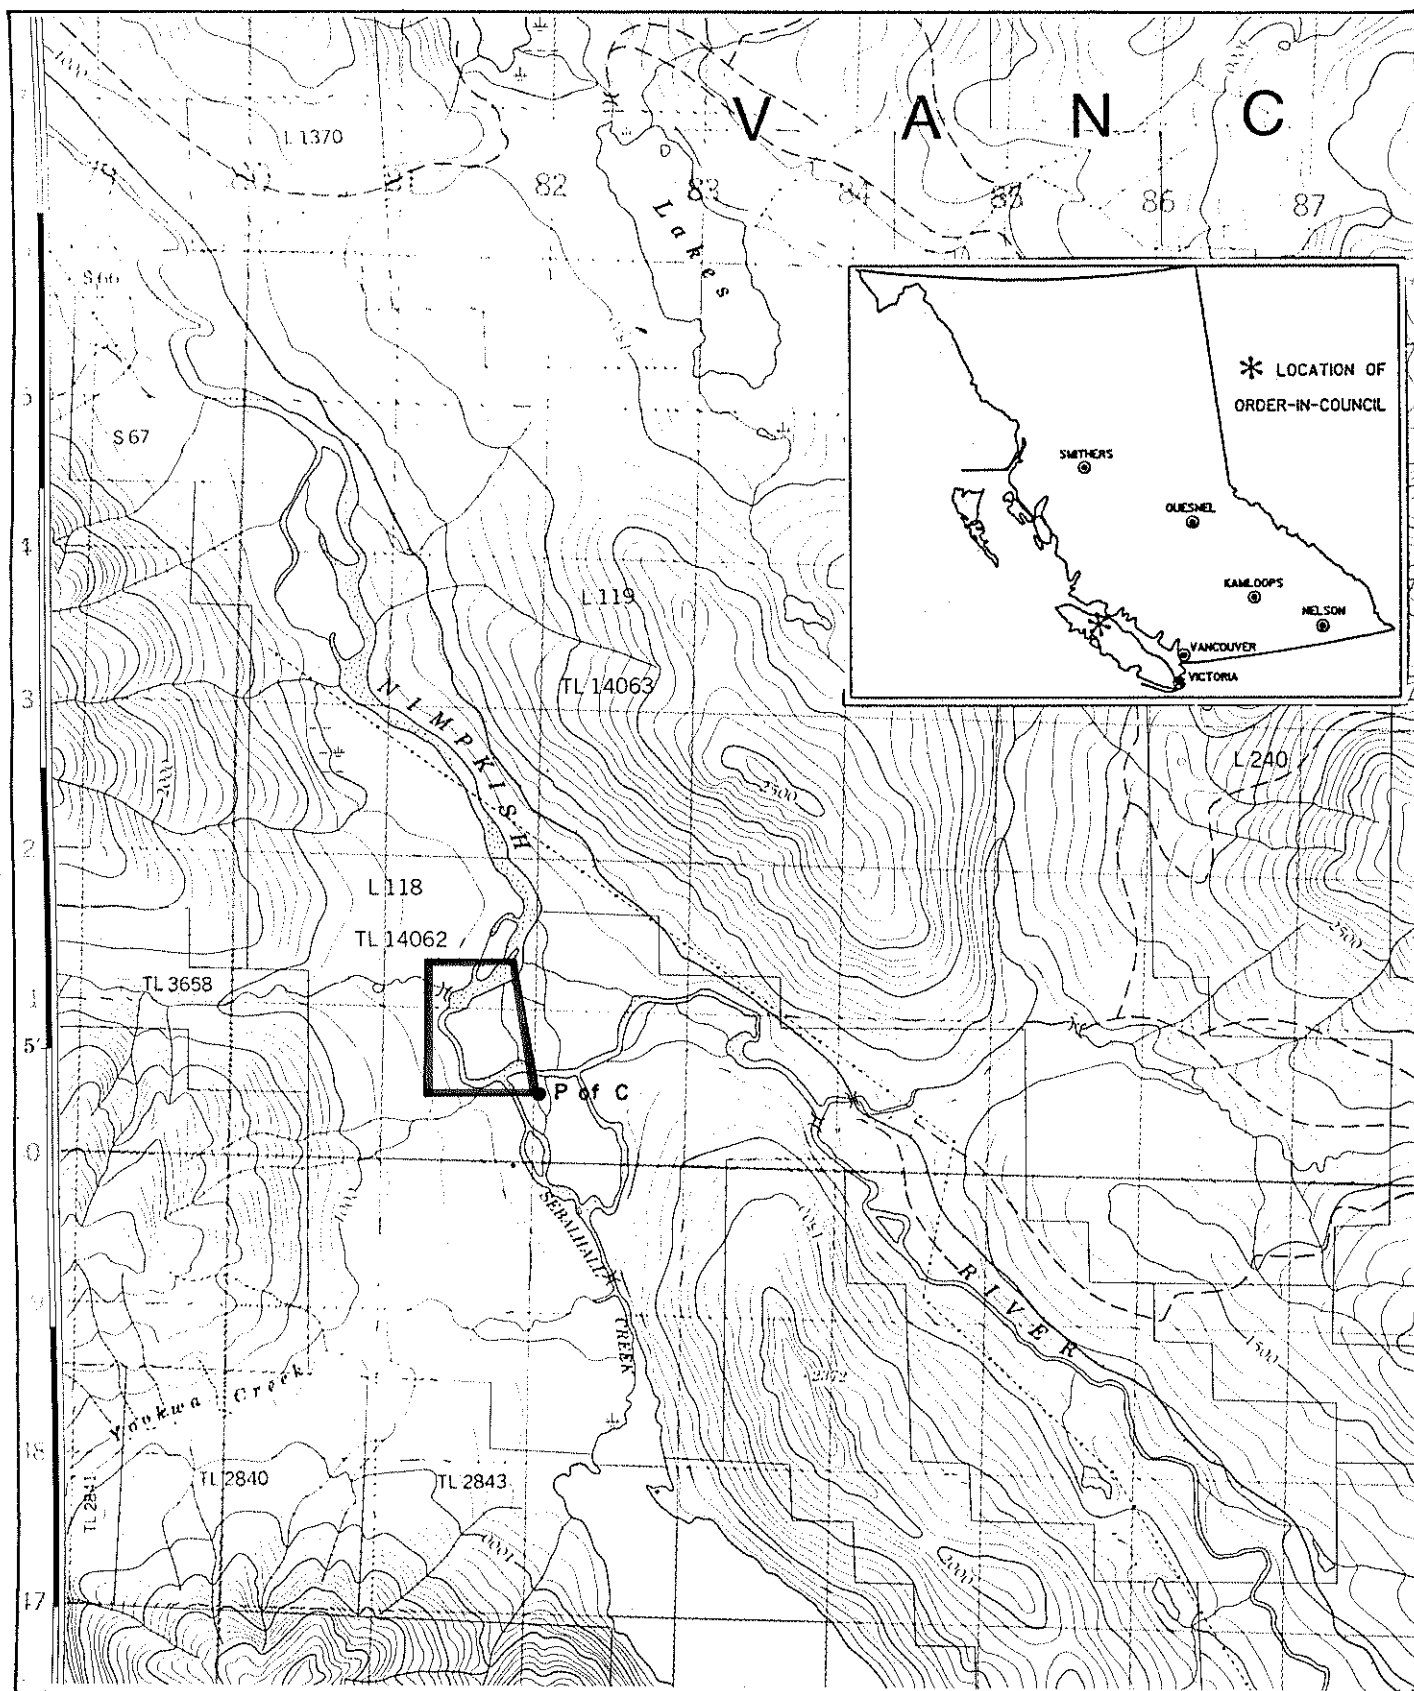

Province of British Columbia
 Ministry of Energy, Mines and Petroleum Resources
 MINERAL RESOURCES BRANCH-TITLES DIVISION
NIMPKISH ISLAND NO STAKING RESERVE

SCALE- 1 : 50000

CONTOUR INTERVAL- 100 FEET

MINING DIVISION NANAIMO	SKETCH PREPARED BY R.G.C.J.
LAND DISTRICT RUPERT	MINERAL TITLES DRAUGHTING, VICTORIA B.C.
MAP NO. 92L/1Wd	DATE 86 · 07 · 09