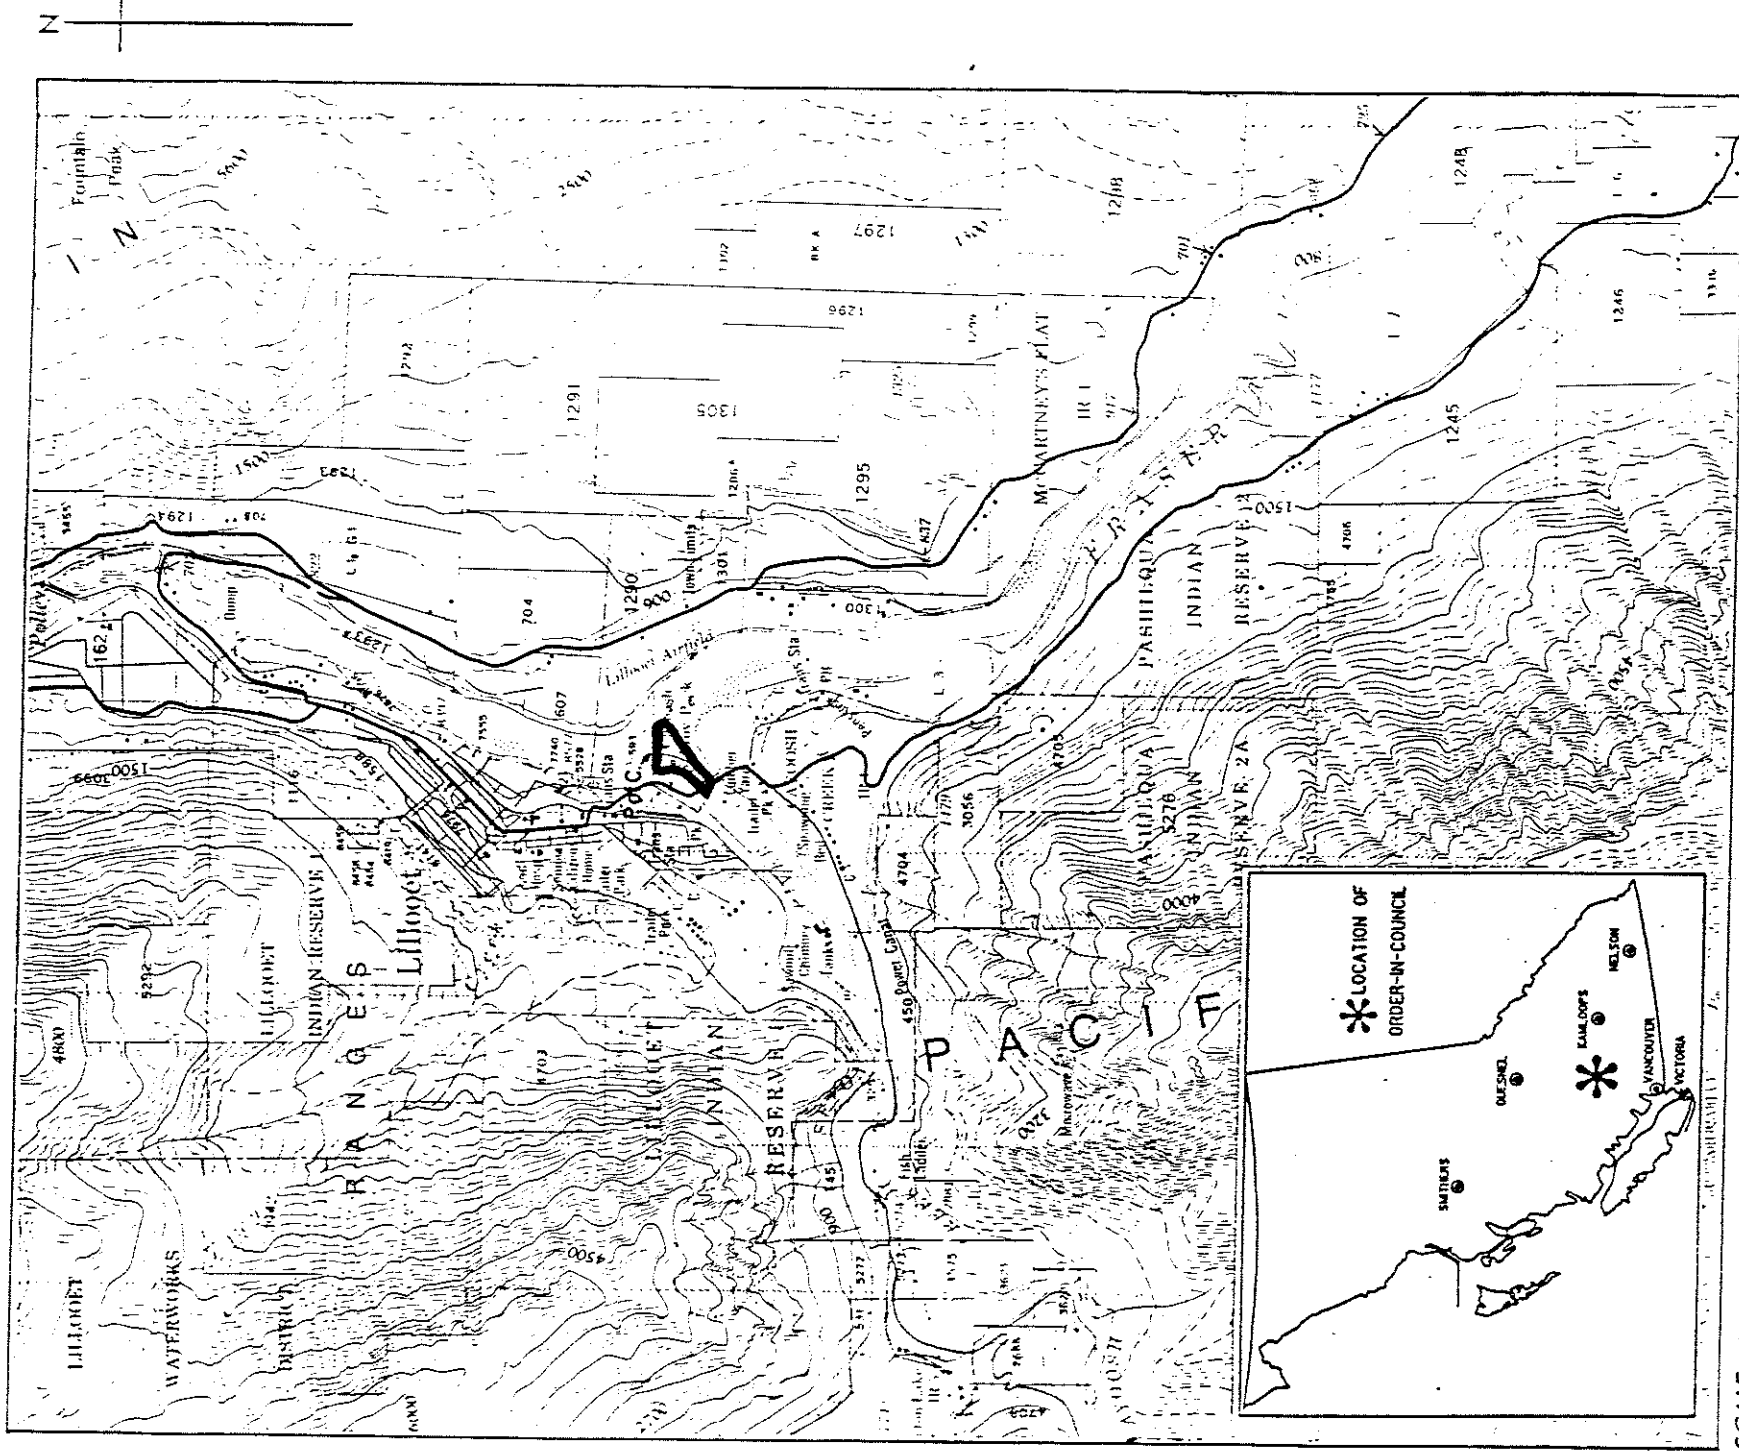

Province of British Columbia
 Ministry of Energy, Mines and Petroleum Resources
 MINERAL RESOURCES BRANCH—TITLES DIVISION

Area 6 Cayoosh Creek Recreational Panning Reserve

SCALE- 1:50 000

CONTOUR INTERVAL- 100 ft.

MINING DIVISION LILLOOET	SKETCH PREPARED BY WR
LAND DISTRICT LILLOOET	MINERAL TITLES DRAUGHTING, VICTORIA B.C.
MAP NO. 921/12 W	DATE 86.05.16