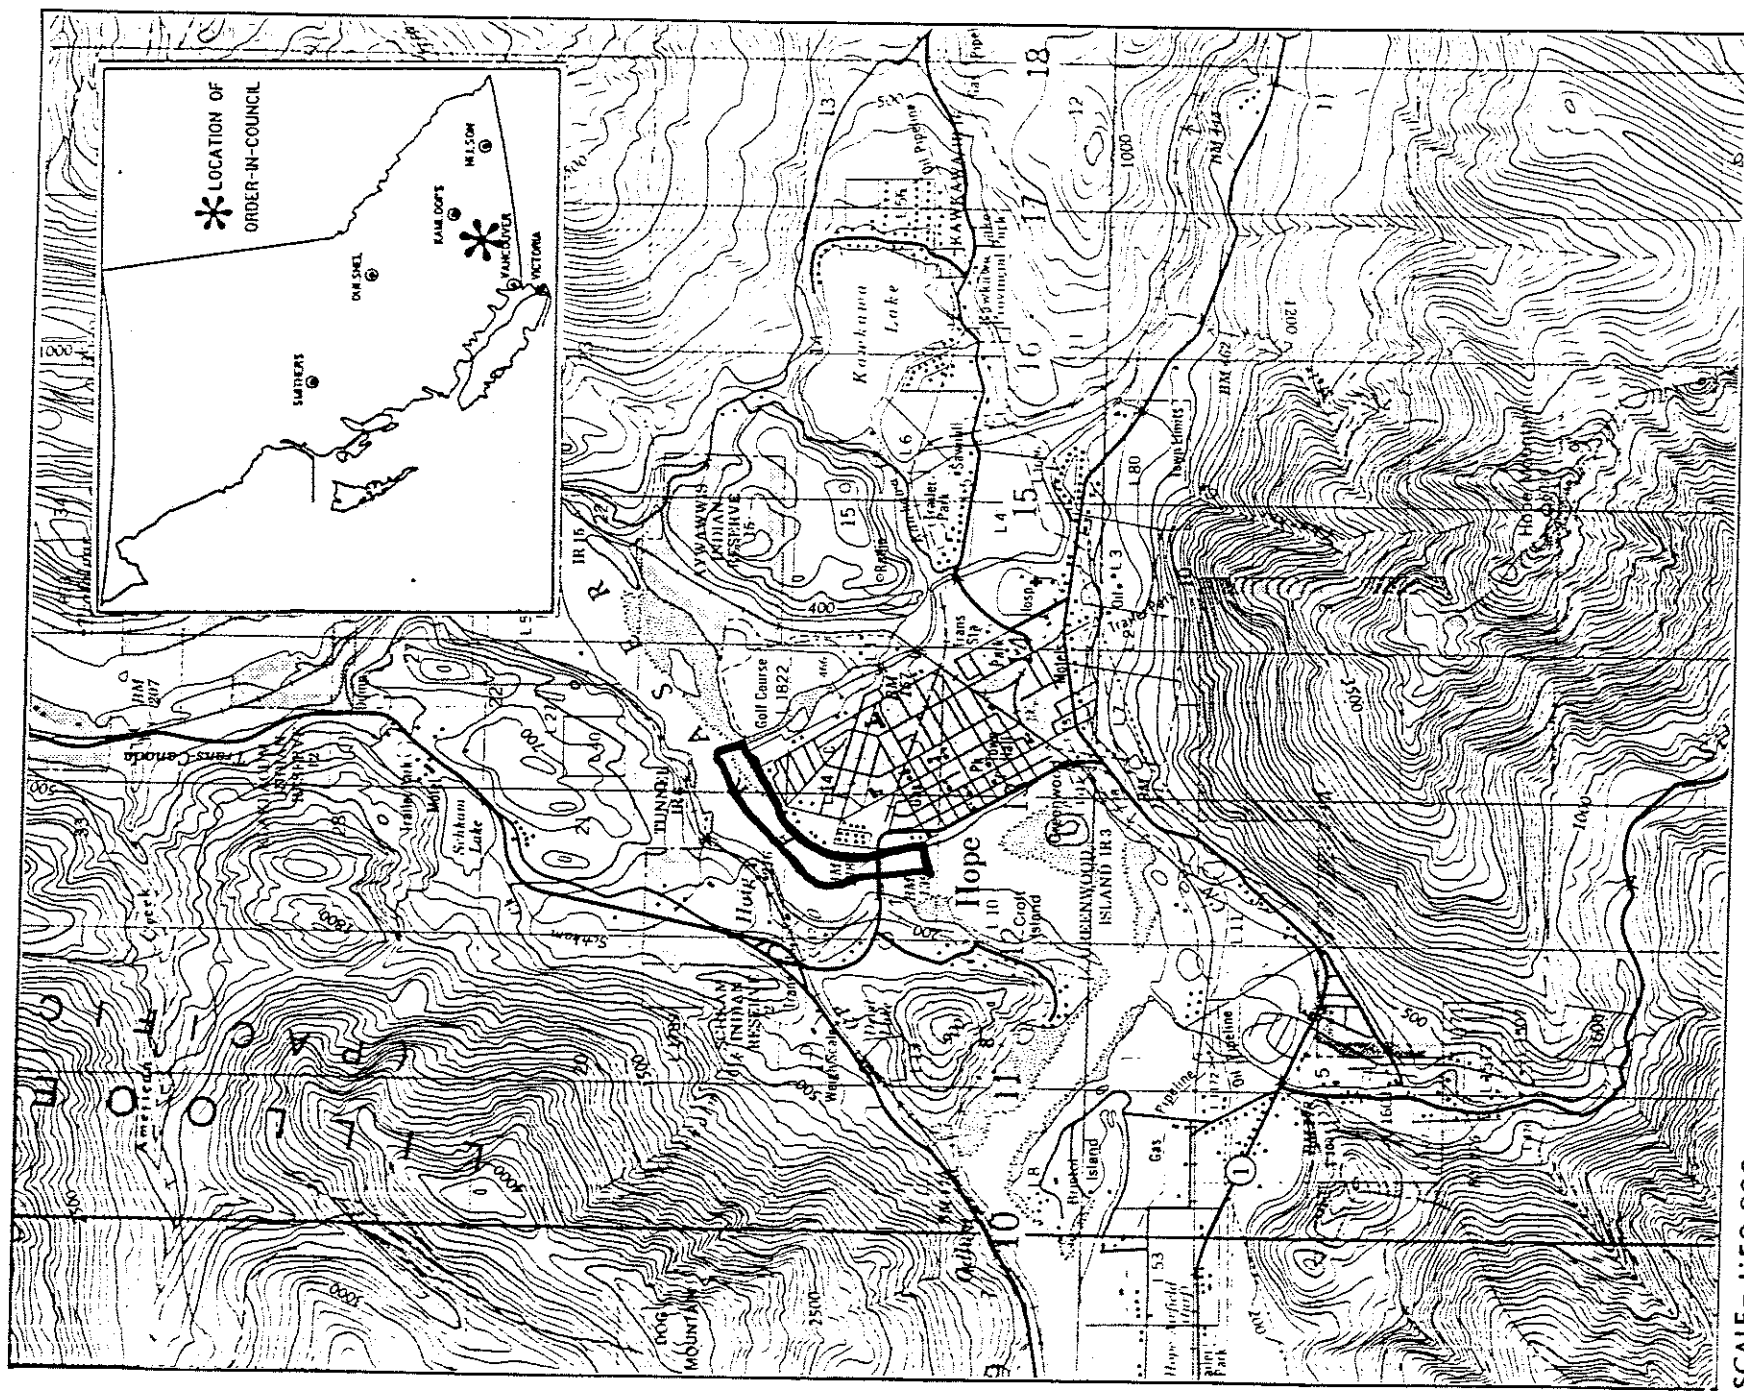

Province of British Columbia
Ministry of Energy, Mines and Petroleum Resources
MINERAL RESOURCES BRANCH-TITLES DIVISION

Area 5 Fraser River at Hope Recreational Panning Reserve

SCALE- 1:50 000

CONTOUR INTERVAL- 100 ft.

MINING DIVISION NEW WESTMINSTER	SKETCH PREPARED BY WR
LAND DISTRICT YALE DIVISION OF YALE	MINERAL TITLES DRAUGHTING, VICTORIA B.C.
MAP NO. 92H/6W	DATE 86.05.16.