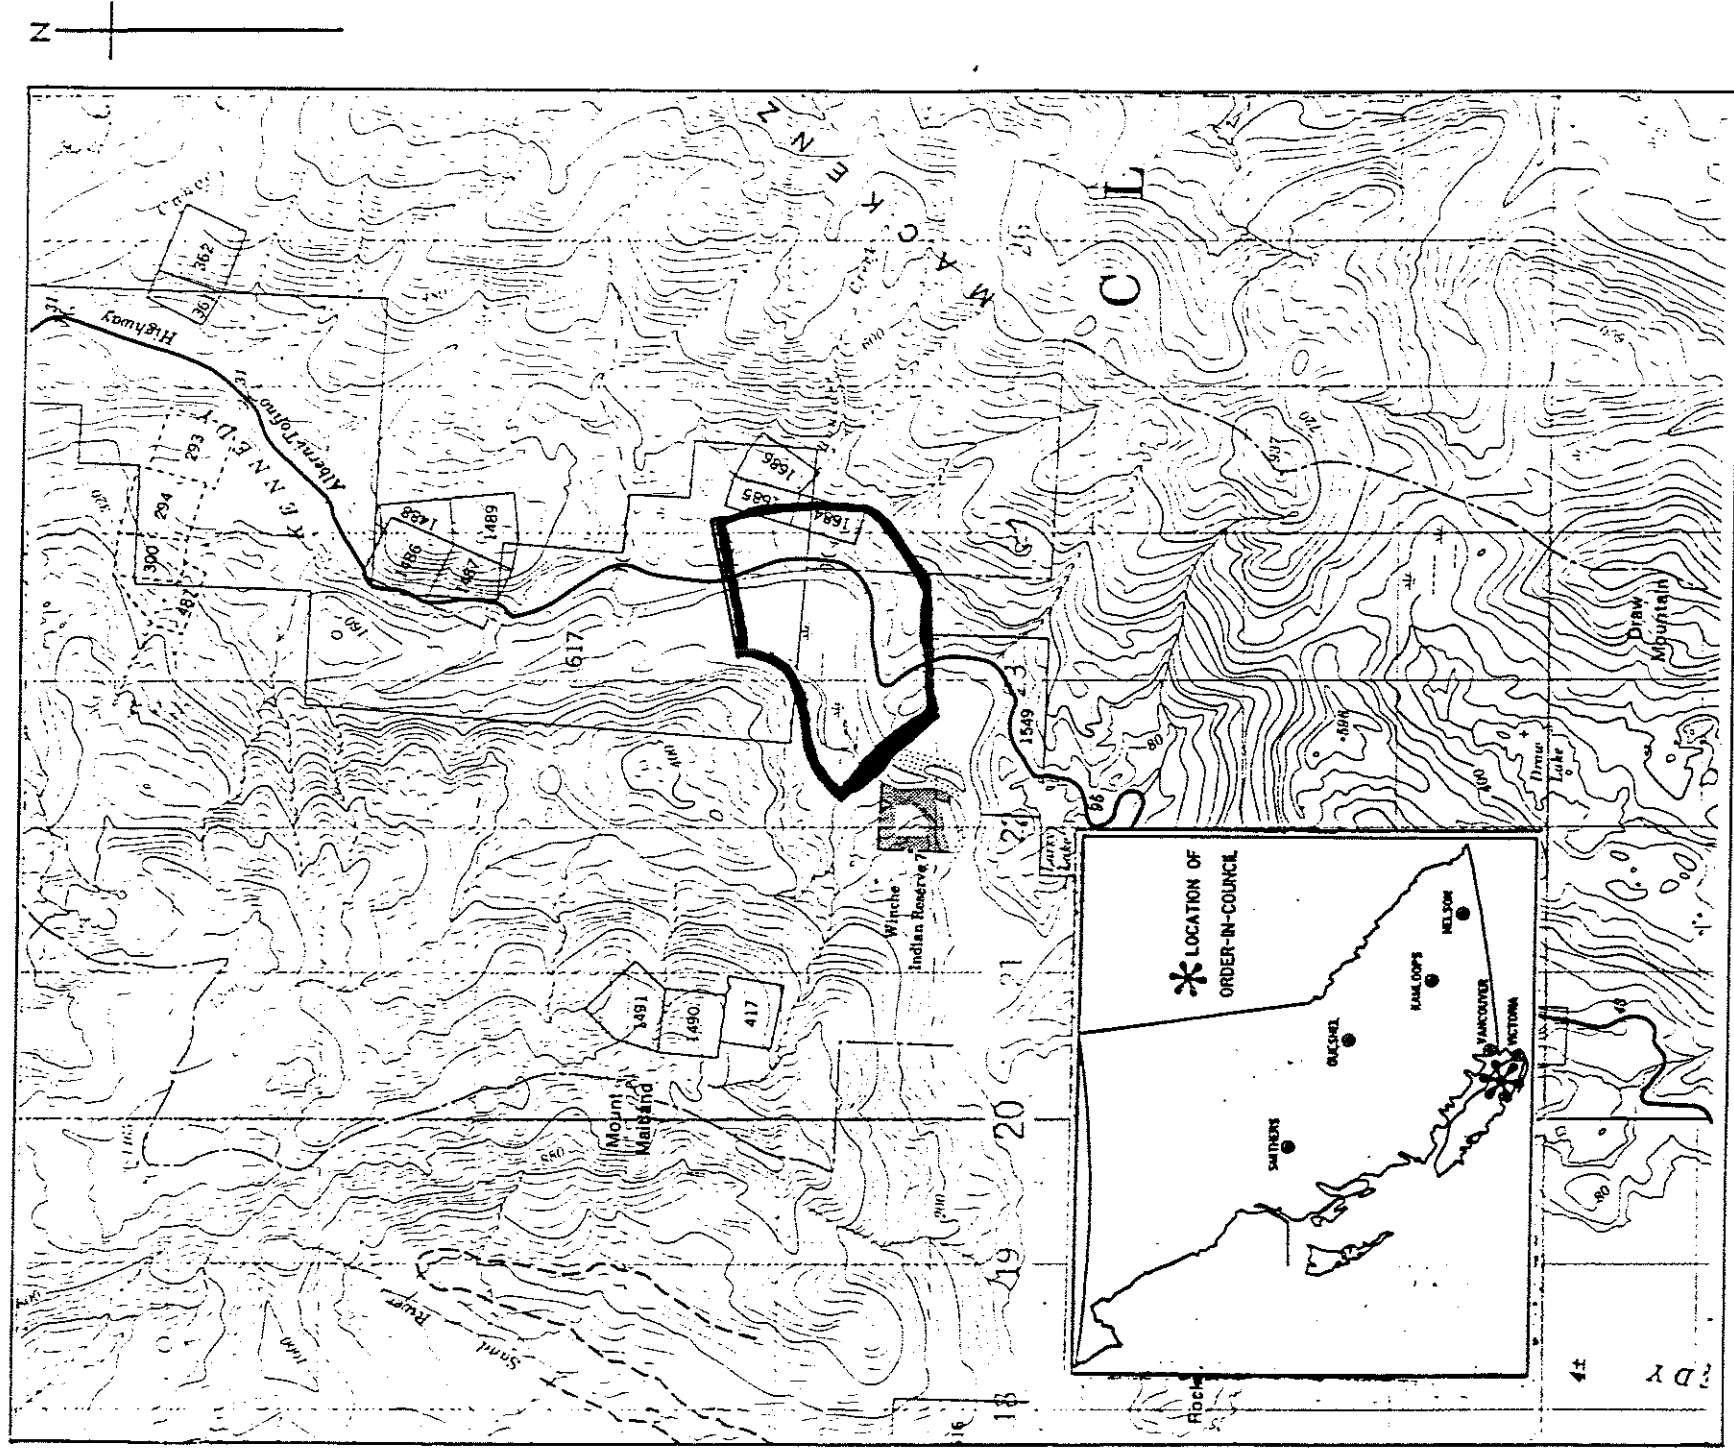

Province of British Columbia  
Ministry of Energy, Mines and Petroleum Resources  
MINERAL RESOURCES BRANCH-TITLES DIVISION

Area 4 Kennedy River Recreational Panning Reserve

SCALE - 1:50 000

CONTOUR INTERVAL - 100 ft

|                         |  |
|-------------------------|--|
| MINING DIVISION ALBERNI | SKETCH PREPARED BY WR                    |
| LAND DISTRICT CLAYOQUOT | MINERAL TITLES DRAUGHTING, VICTORIA B.C. |
| MAP NO. 92 F/3W         | DATE 86.05.16                            |