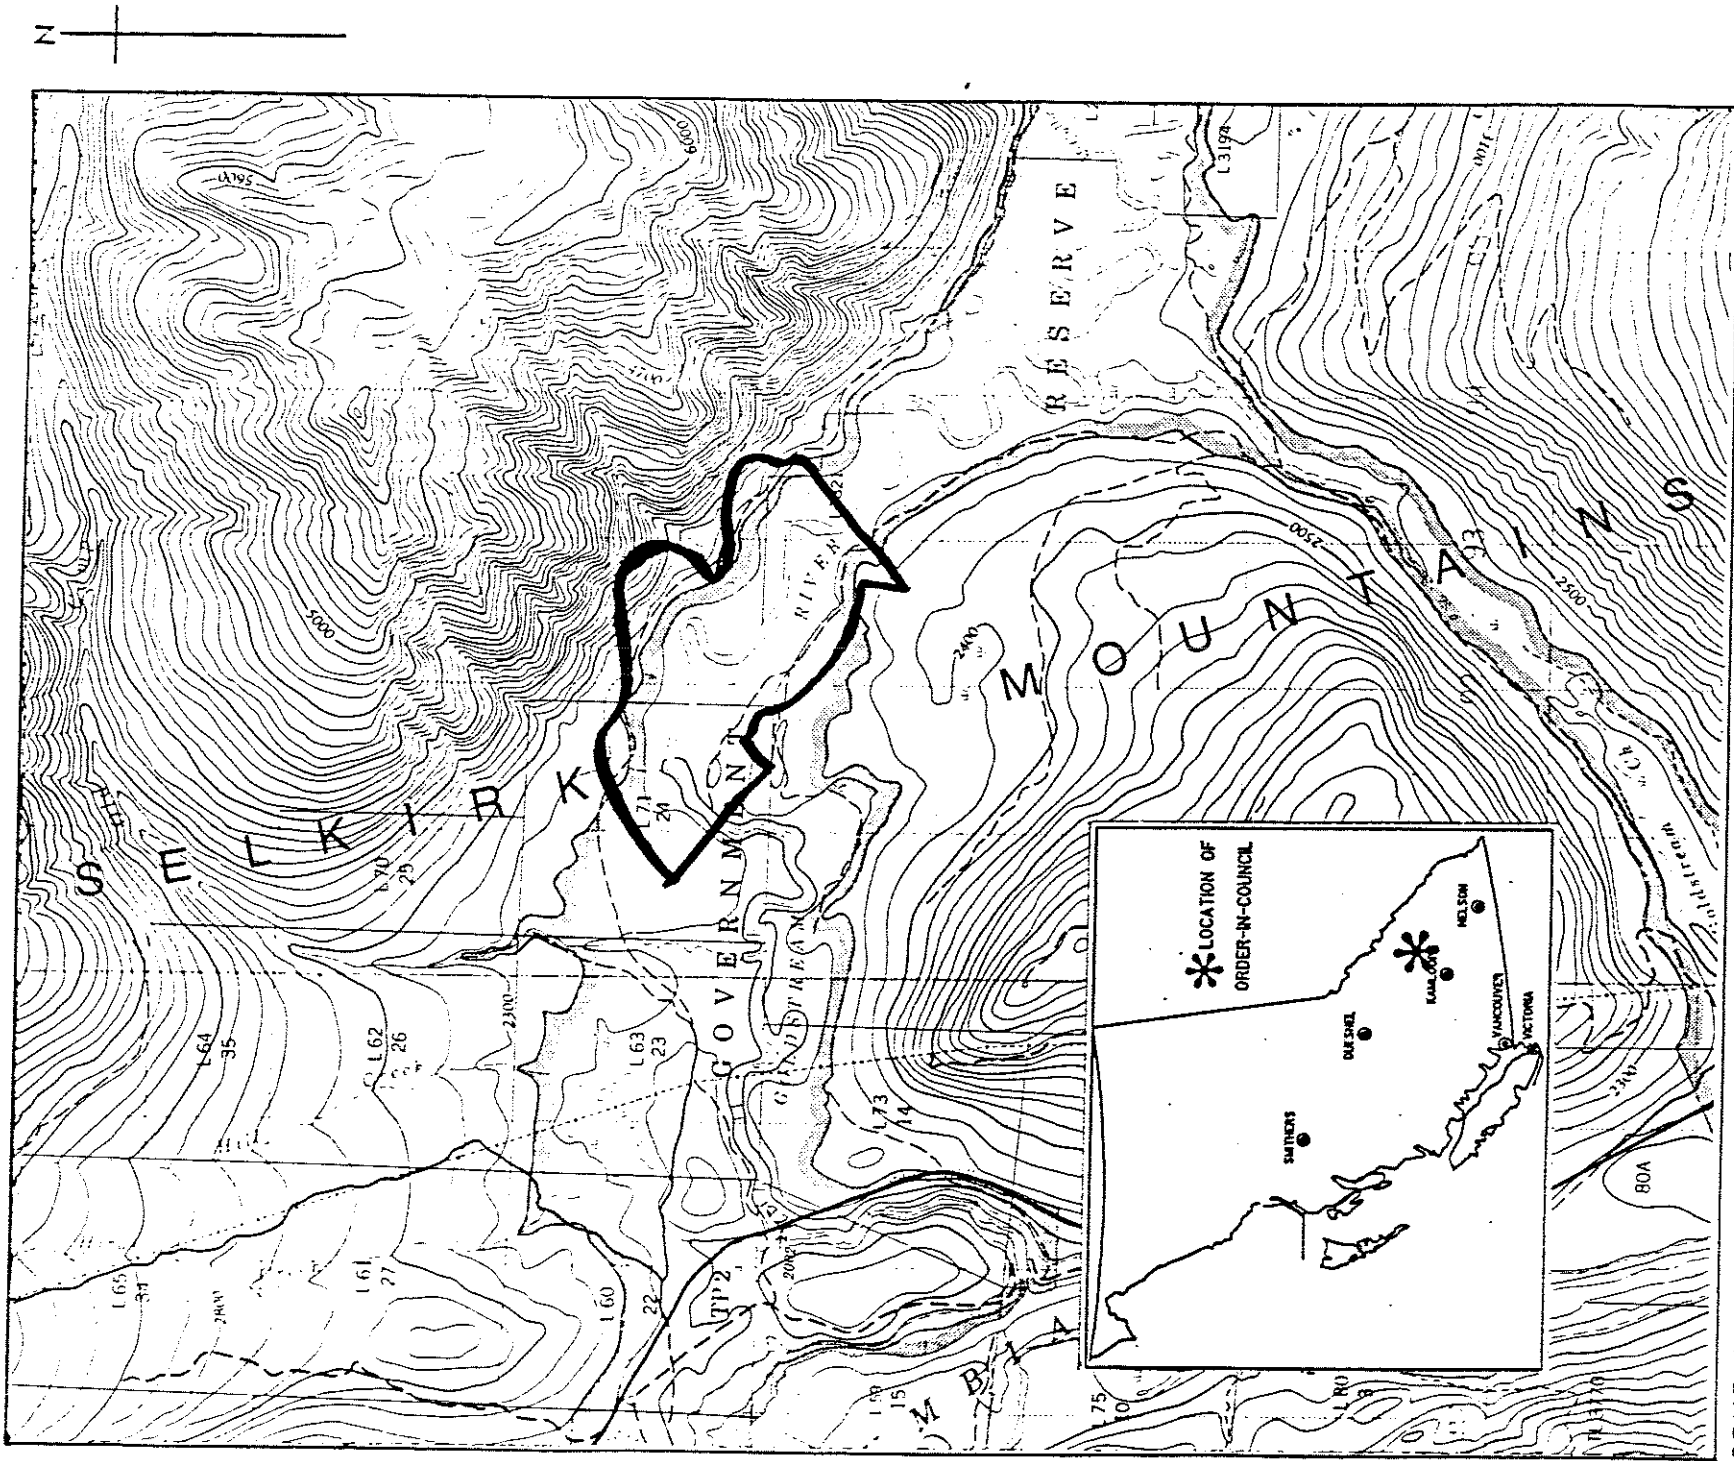

Province of British Columbia
Ministry of Energy, Mines and Petroleum Resources
MINERAL RESOURCES BRANCH-TITLES DIVISION

Area 3 Goldstream River Recreational Panning Reserve

SCALE - 1:50 000

CONTOUR INTERVAL - 100 ft.

Mining Division Revelstoke	Sketch Prepared by WR
Land District Kootenay	Mineral Titles Draughting, Victoria B.C.
Map No. 82M/10E	Date 86.05.16.