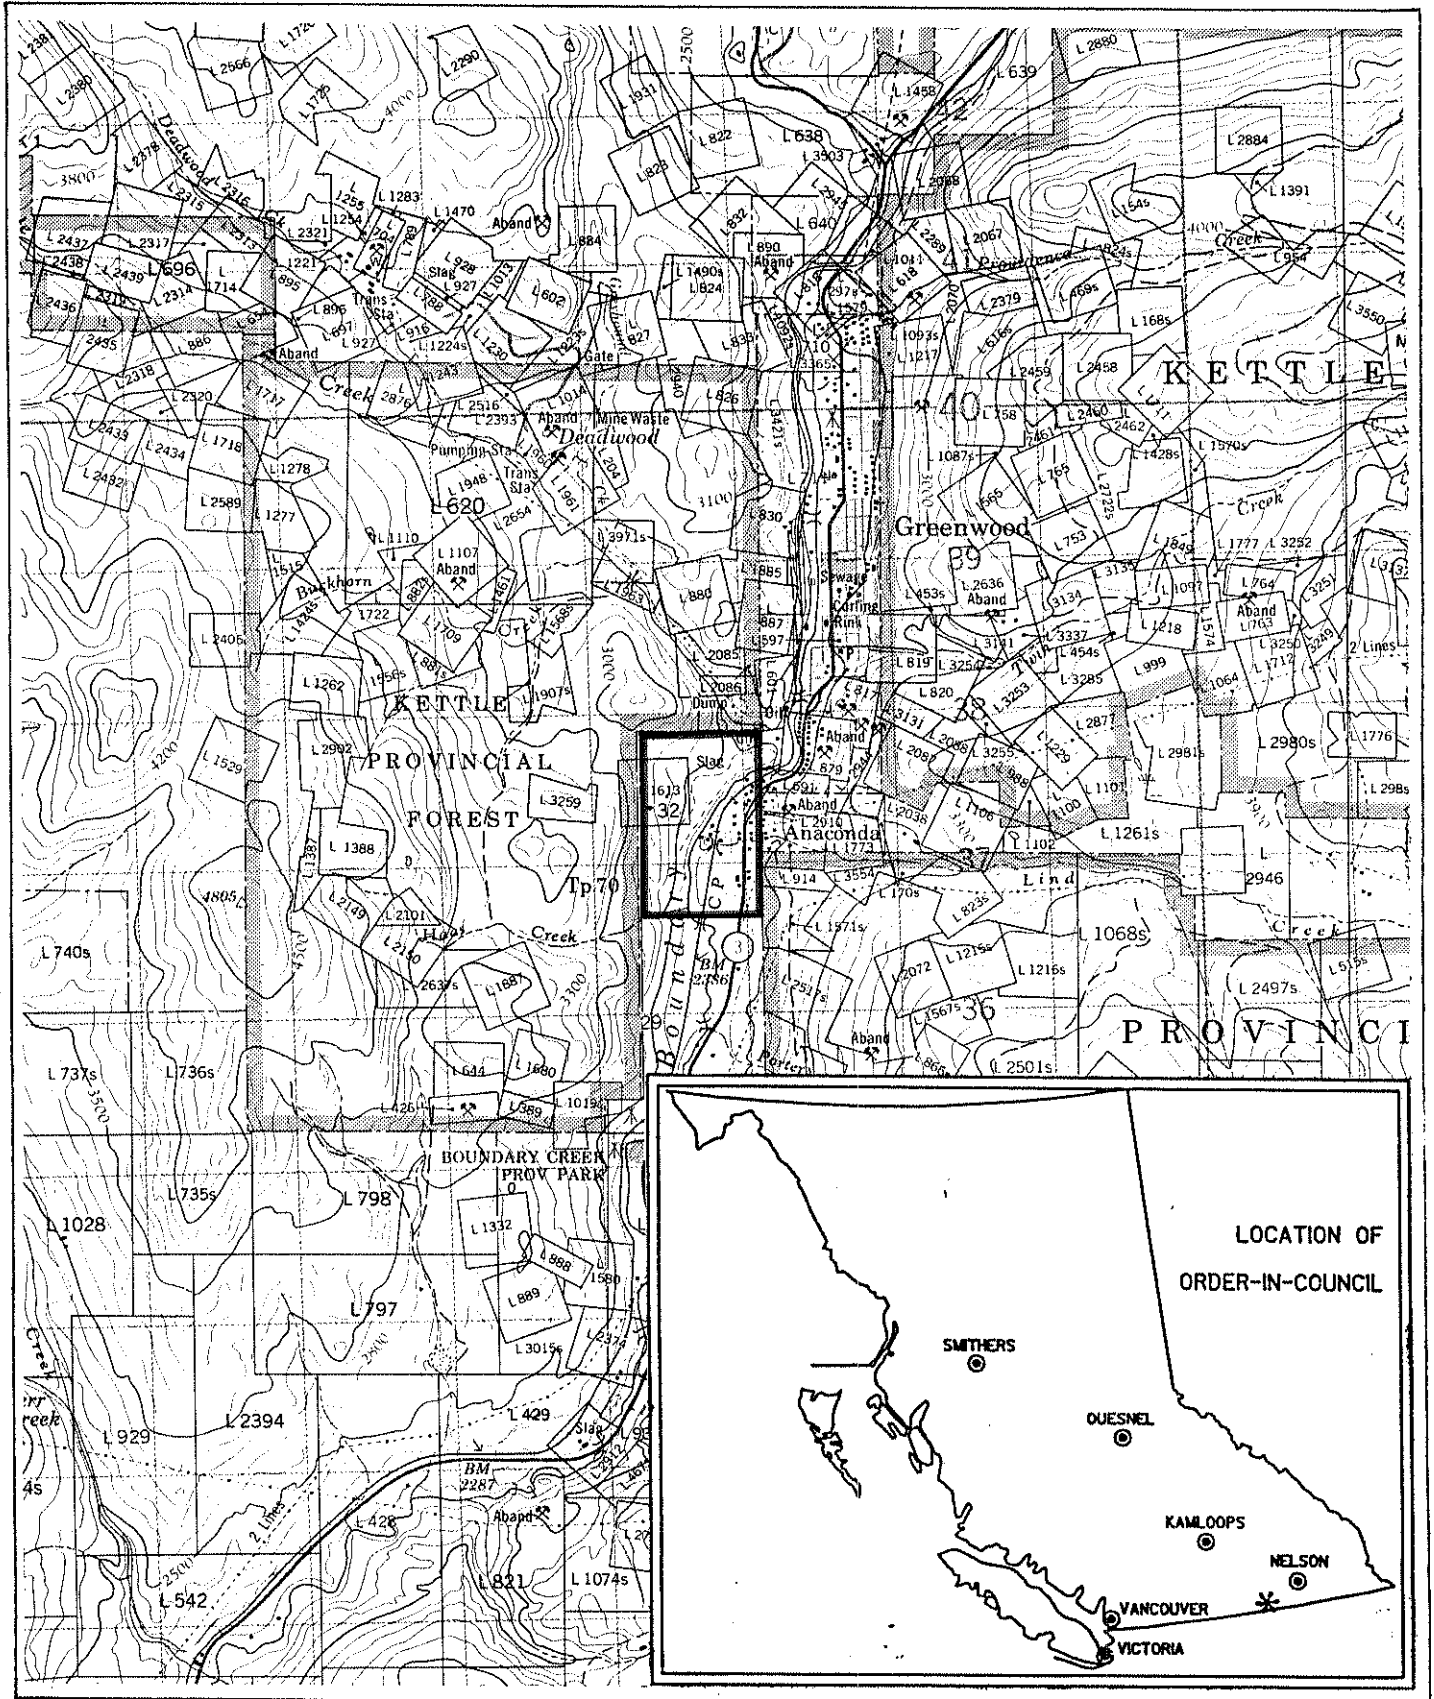

Province of British Columbia
Ministry of Energy, Mines and Petroleum Resources
MINERAL RESOURCES BRANCH-TITLES DIVISION

LANDS, PARKS, and HOUSING RESERVE

SCALE - 1:50 000

CONTOUR INTERVAL - 100 ft.

MINING DIVISION GREENWOOD	SKETCH PREPARED BY J.B. JARVIS
LAND DISTRICT SIMILKAMEEN DIVISION OF YALE	MINERAL TITLES DRAUGHTING, VICTORIA B.C.
MAP NO. 82E/2E	DATE 86-06-23