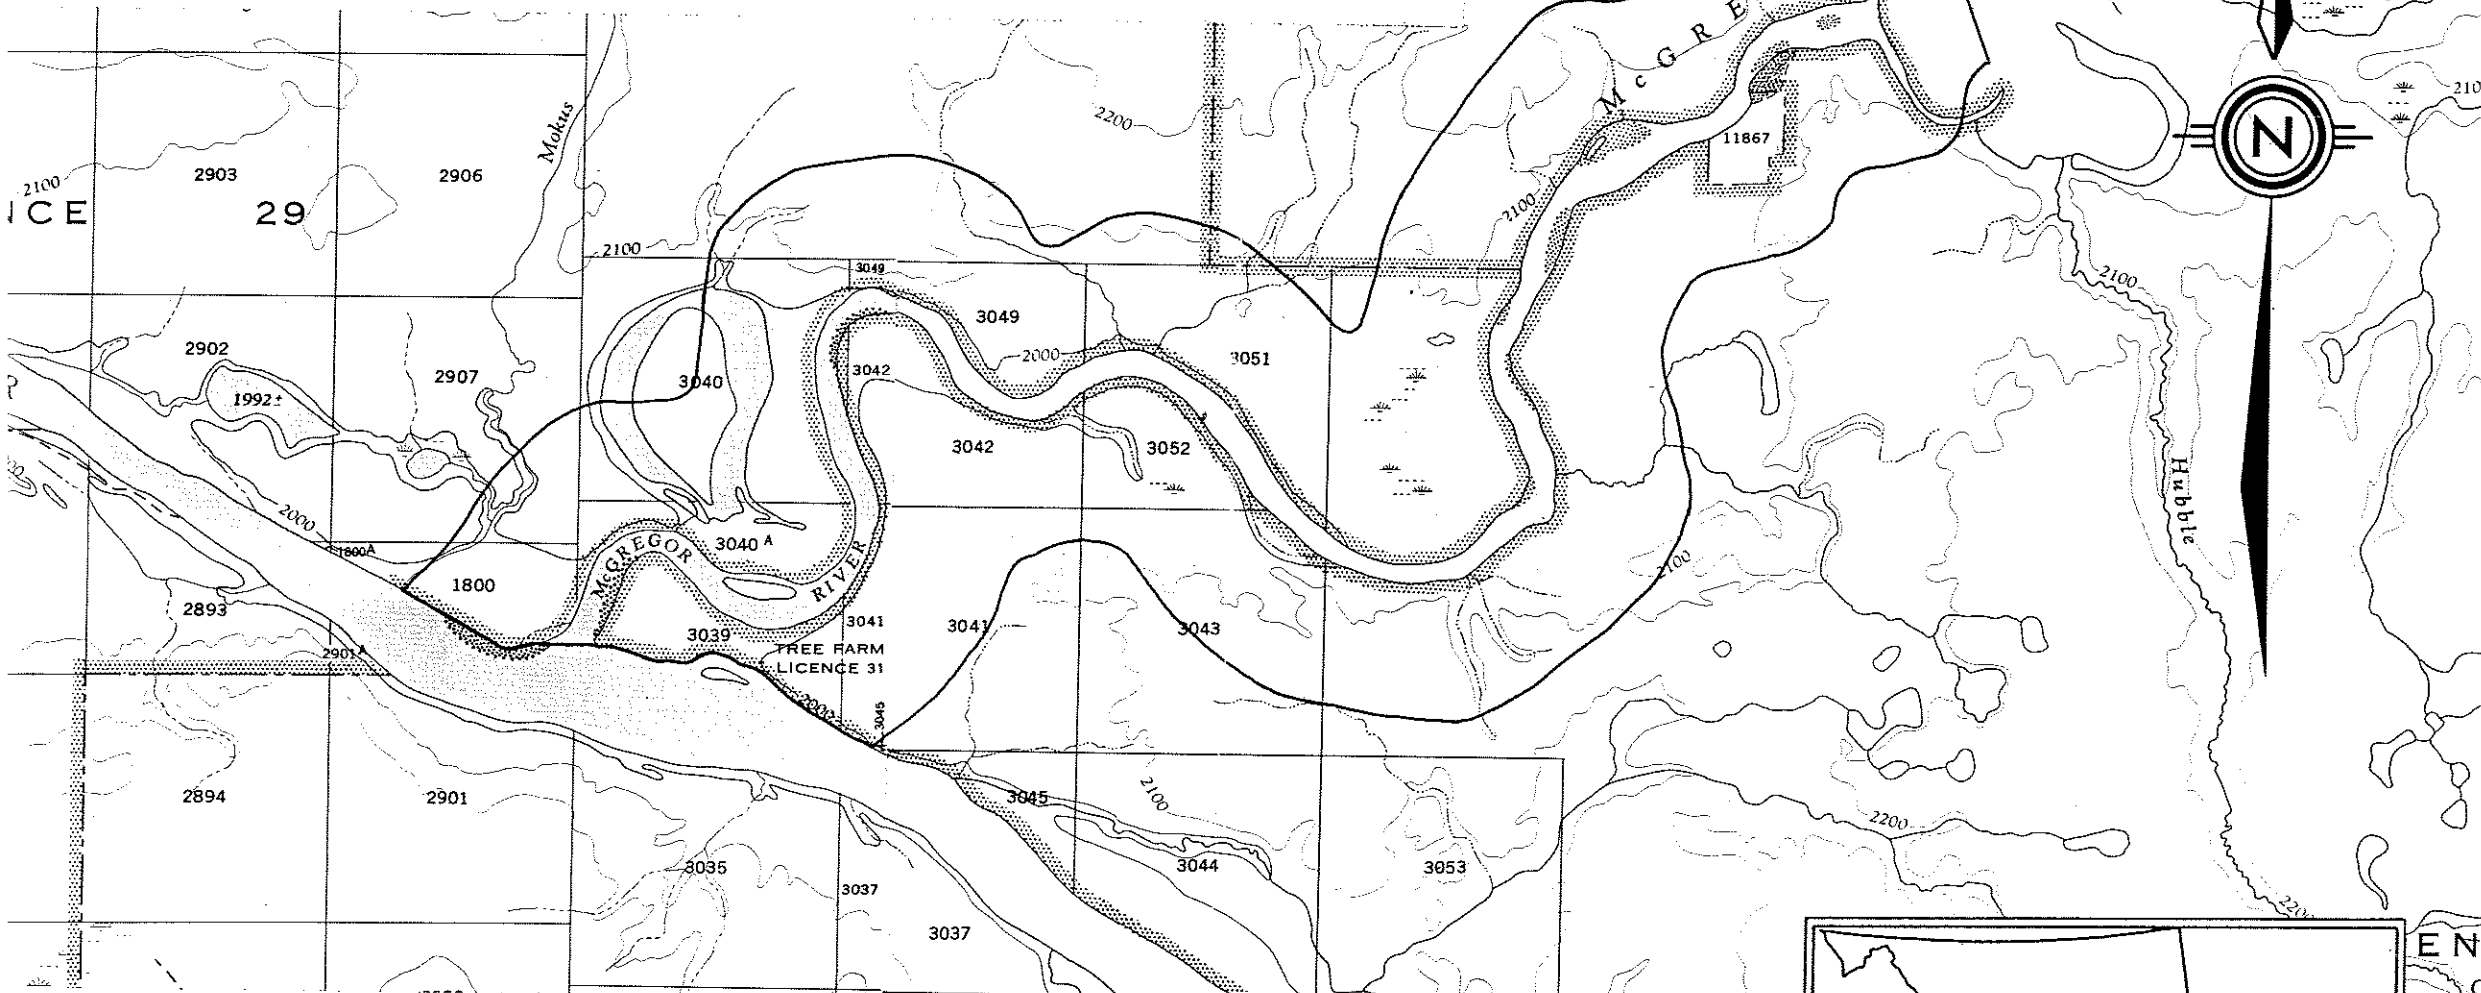

FILE 200 C (150)

TREE FARM LICENCE 34

Province of British Columbia
Ministry of Energy, Mines and Petroleum Resources
MINERAL RESOURCES BRANCH-TITLES DIVISION

Mc GREGOR RIVER DESIGNATED PLACER AREA

SCALE- 1: 50 000

CONTOUR INTERVAL- 100'

MINING DIVISION CARIBOO	SKETCH PREPARED BY M. G.
LAND DISTRICT CARIBOO	MINERAL TITLES DRAUGHTING, VICTORIA B.C.
MAP NO. 931/4W , J/IE	DATE 85 · 05 · 21