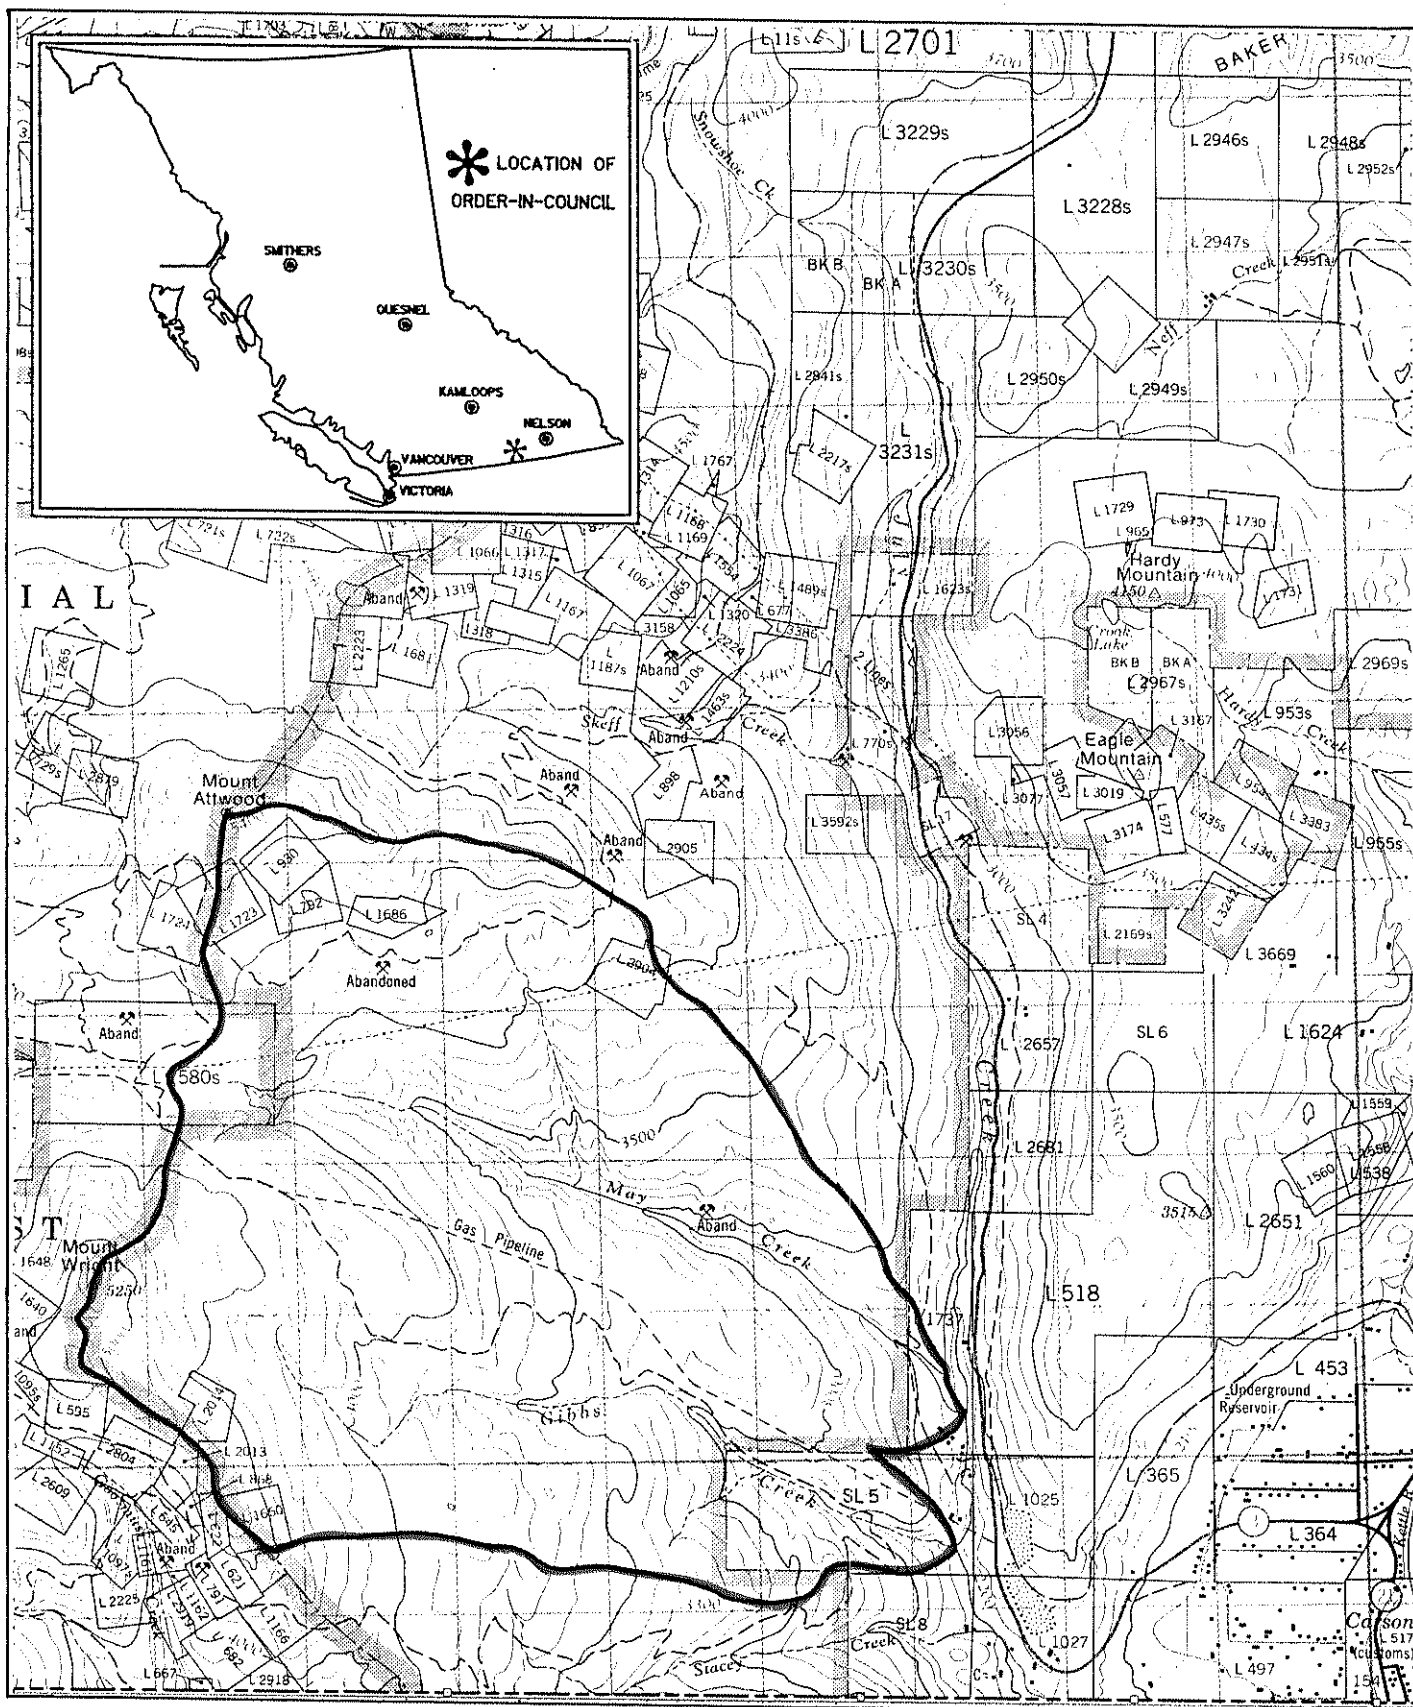

Province of British Columbia
Ministry of Energy, Mines and Petroleum Resources
MINERAL RESOURCES BRANCH-TITLES DIVISION

May & Gibbs Creeks Designated Placer Area

SCALE- 1 : 50 000

CONTOUR INTERVAL- 100 ft.

MINING DIVISION GREENWOOD	SKETCH PREPARED BY M. GALLARD
LAND DISTRICT SIMILKAMEEN DIV. OF YALE	MINERAL TITLES DRAUGHTING, VICTORIA B.C.
MAP NO. 82 E/2E	DATE 85-04-18