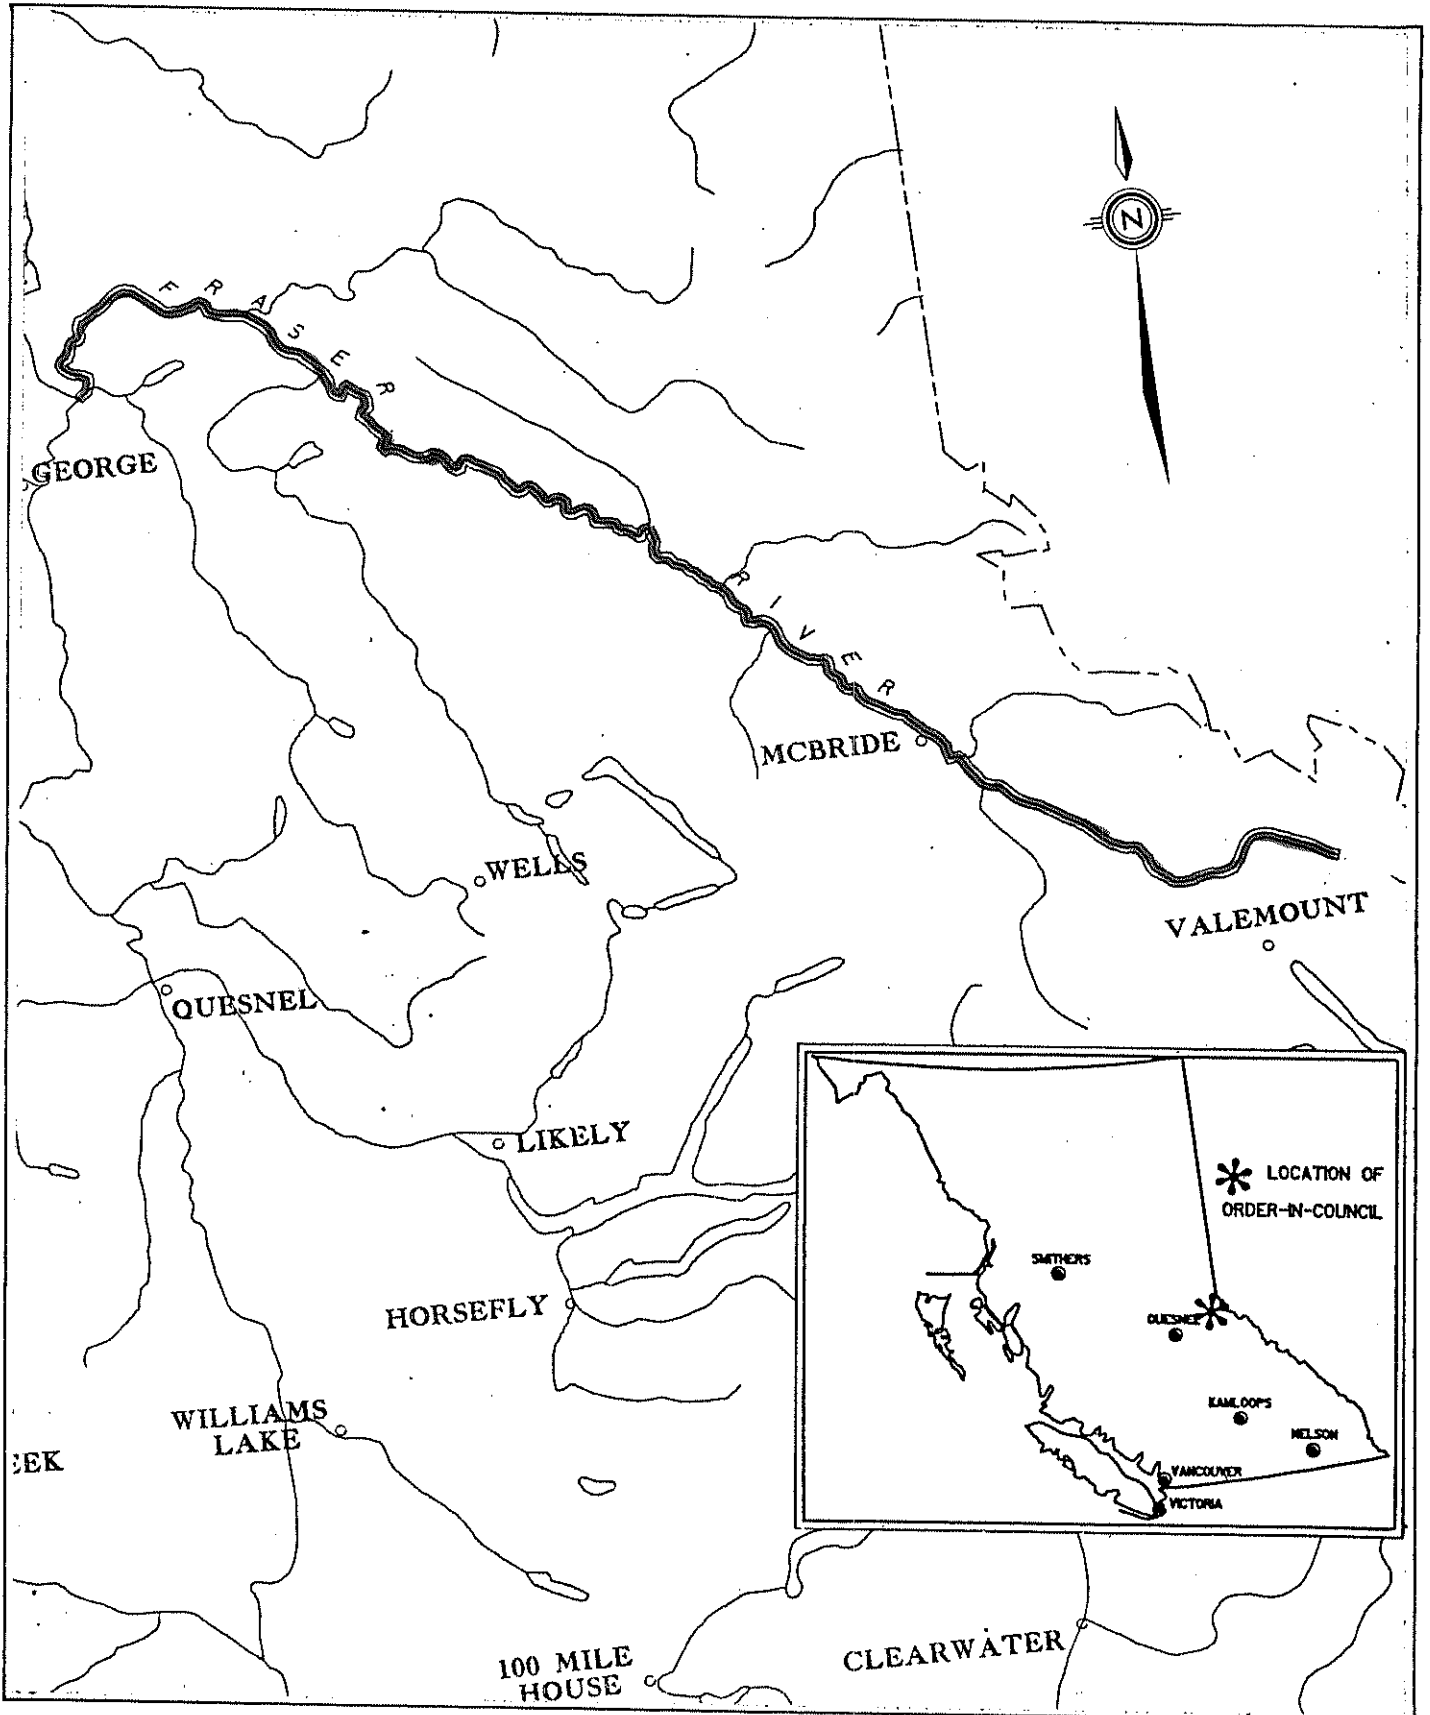

Province of British Columbia
Ministry of Energy, Mines and Petroleum Resources
MINERAL RESOURCES BRANCH-TITLES DIVISION

Addition to Fraser River Designated Placer Area

SCALE- 1:1 000 000

CONTOUR INTERVAL- N/A

MINING DIVISION CARIBOO	SKETCH PREPARED BY M. GALLARD
LAND DISTRICT CARIBOO	MINERAL TITLES DRAUGHTING, VICTORIA B.C.
MAP NO. 83D/13,14,15, E/3,4, 93G/15, H/1,7,8, 10,11,13,14,15, J/1, 2,8, 1/4.	DATE 85-04-03