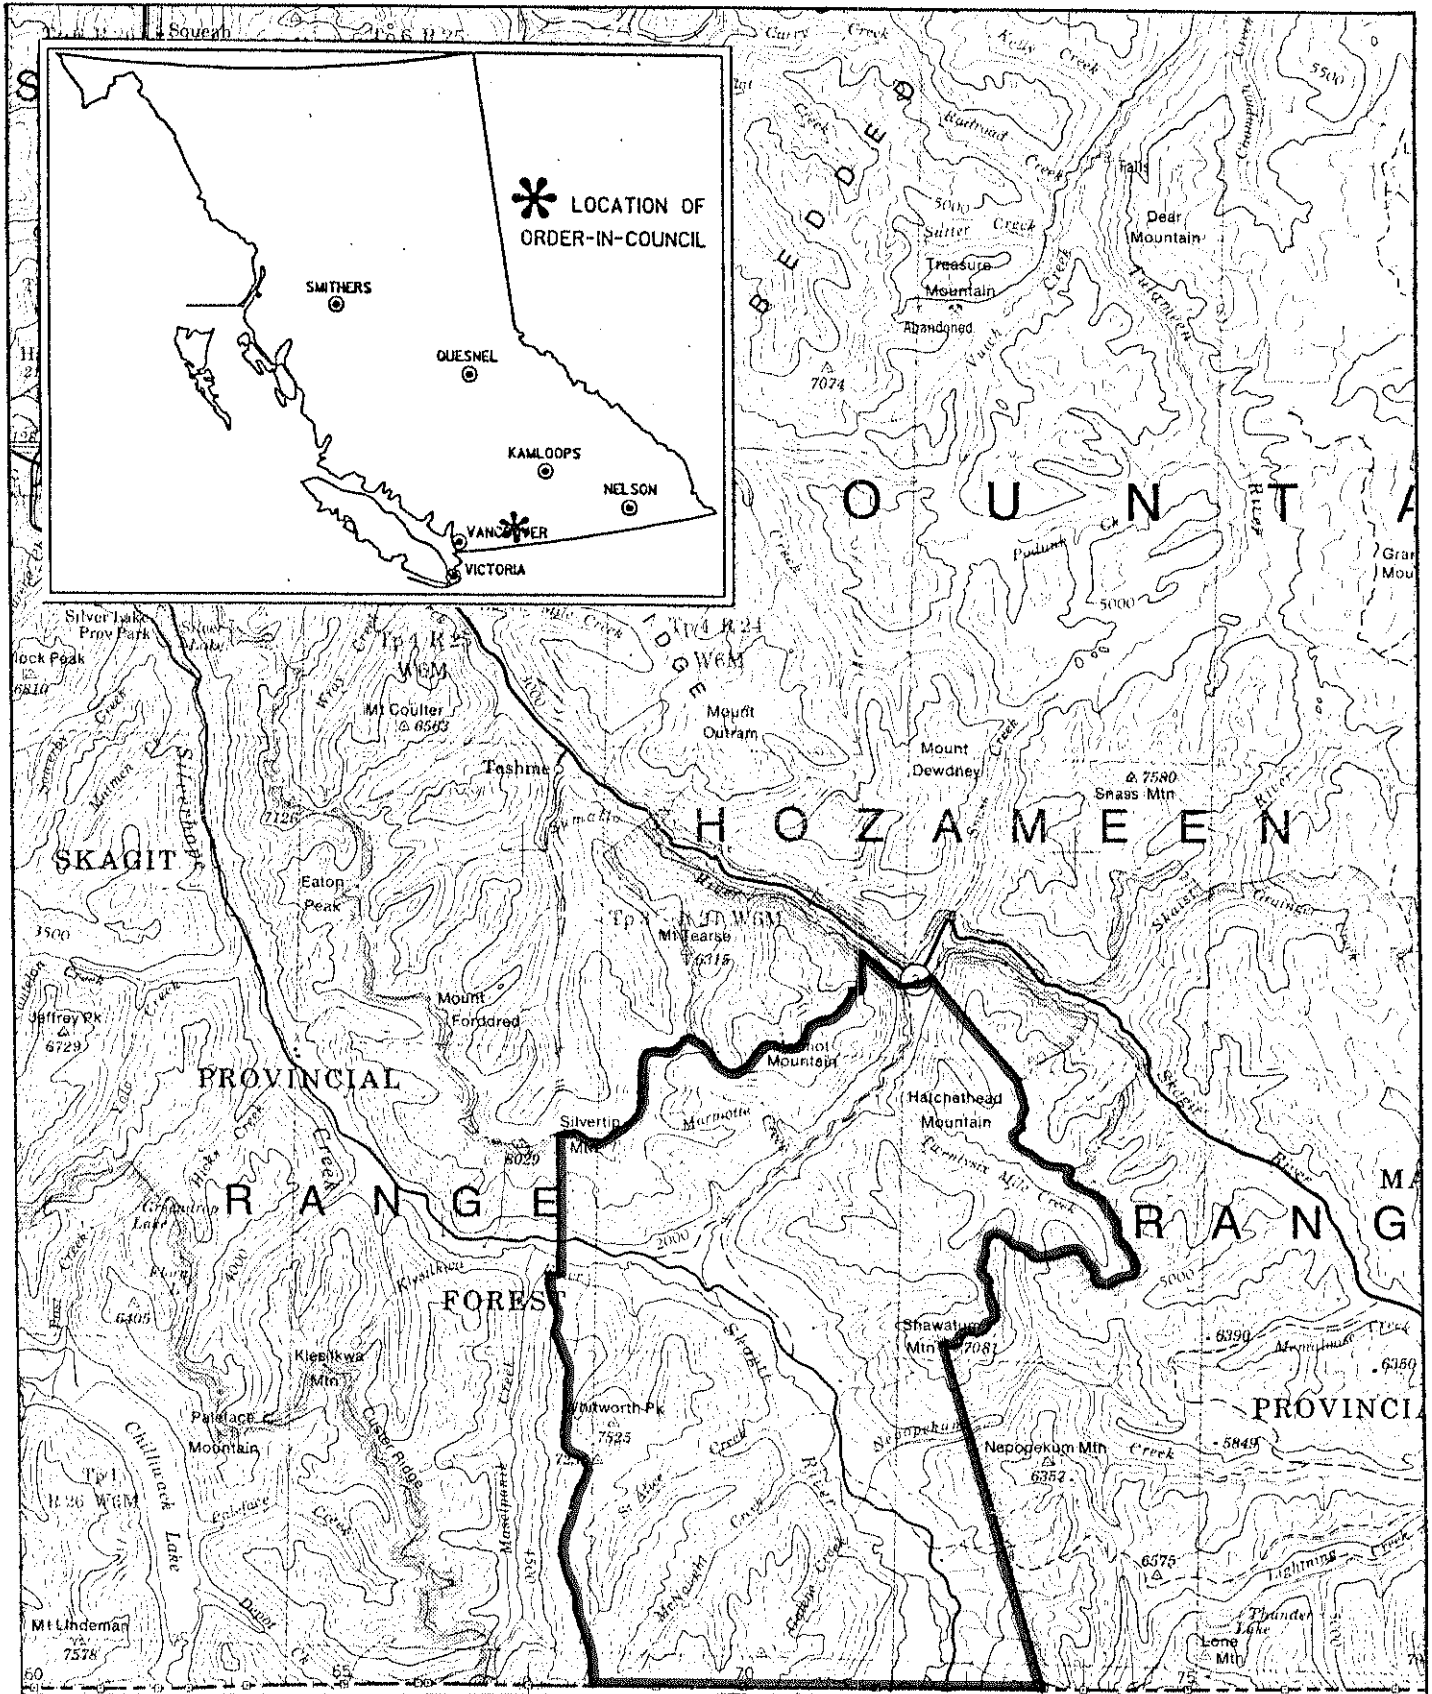

Province of British Columbia
Ministry of Energy, Mines and Petroleum Resources
MINERAL RESOURCES BRANCH-TITLES DIVISION

Skagit Valley Recreation Area Reserve

SCALE- 1: 250 000

CONTOUR INTERVAL- 500 ft.

MINING DIVISION NEW WESTMINSTER	SKETCH PREPARED BY M. G.
LAND DISTRICT YALE DIVISION OF YALE	MINERAL TITLES DRAUGHTING, VICTORIA B.C.
MAP NO. 92 H/2W, 3E	DATE 85 · 08 · 07