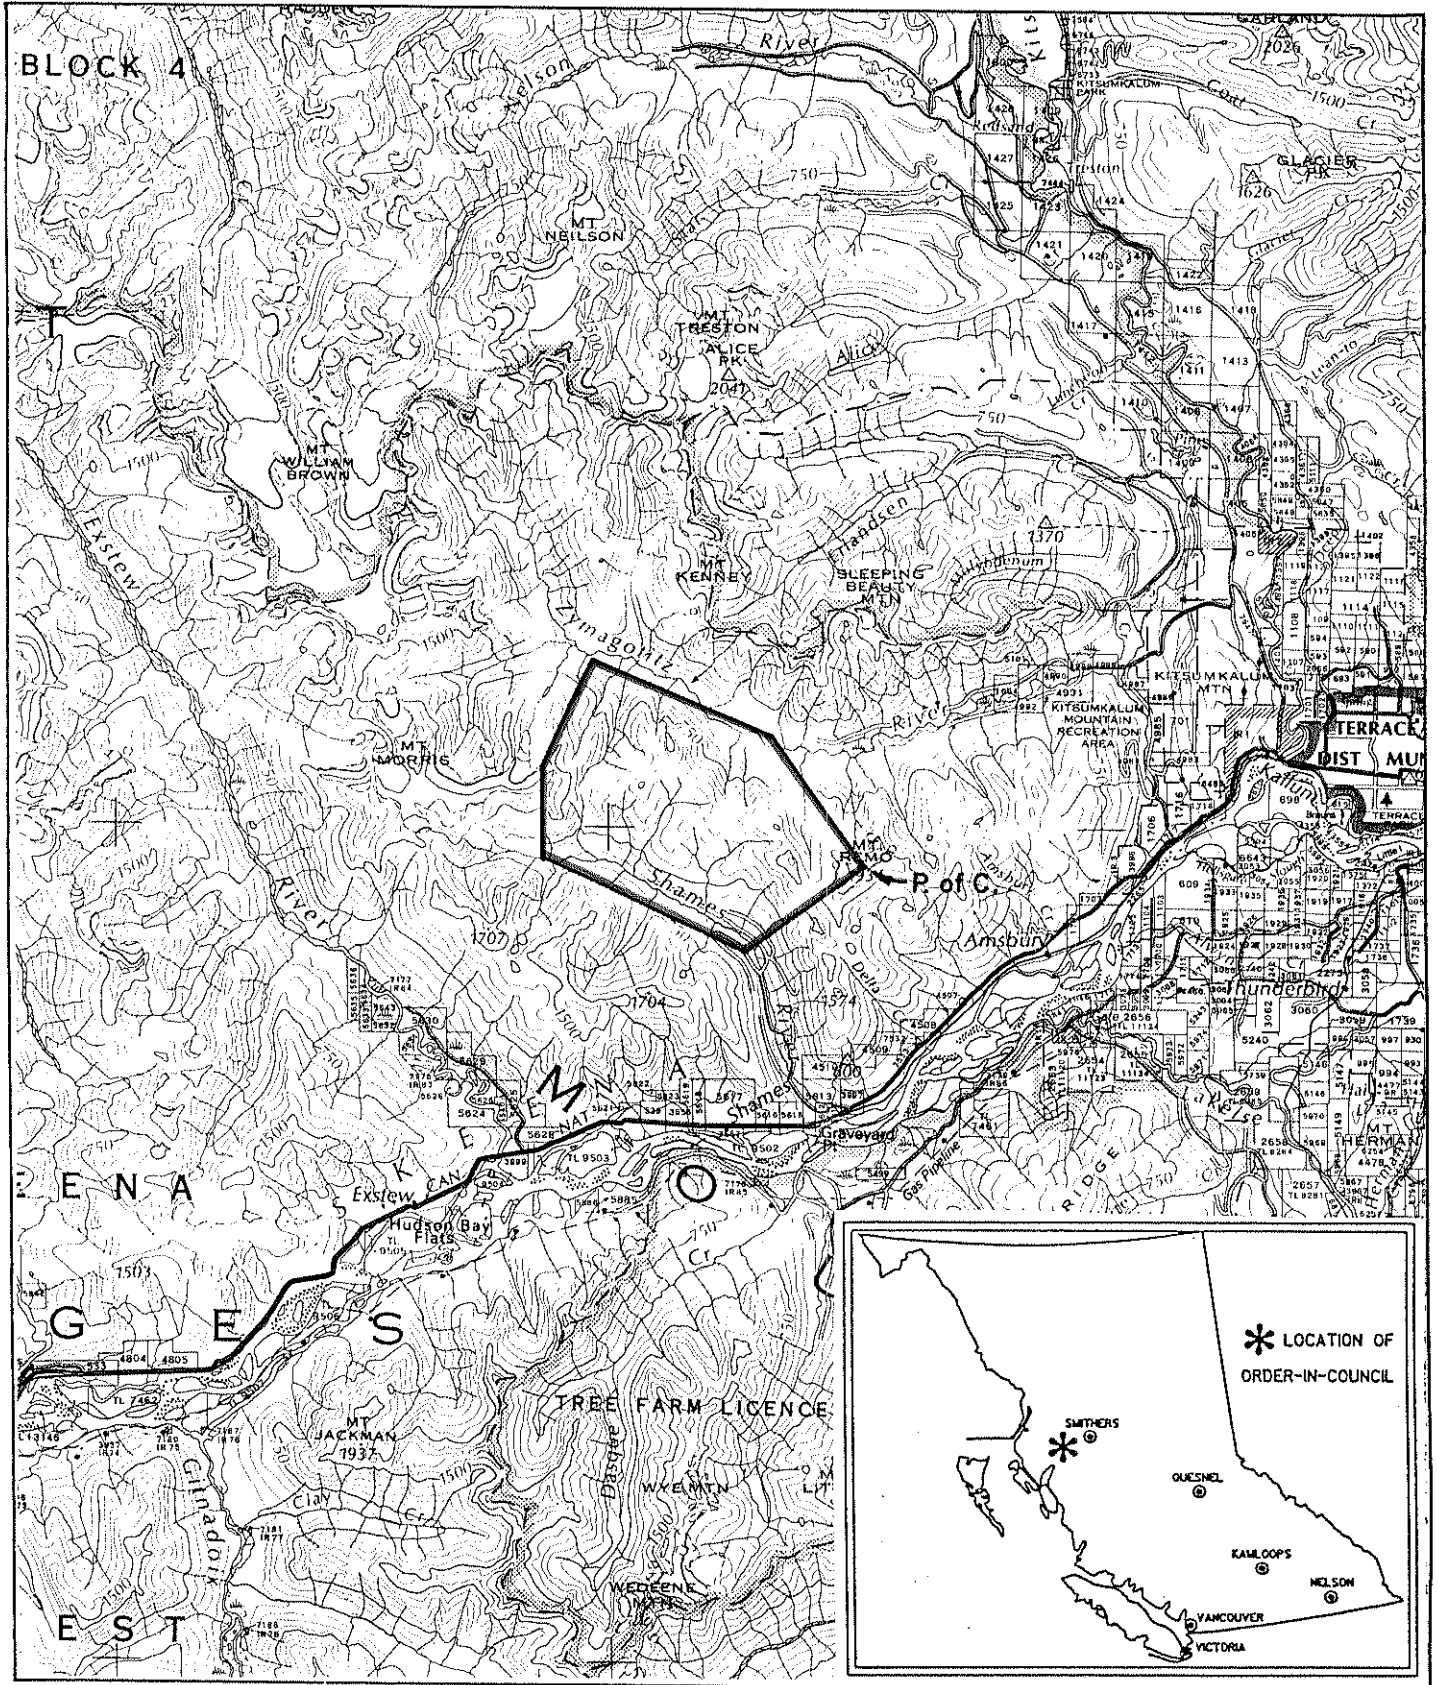

Province of British Columbia  
Ministry of Energy, Mines and Petroleum Resources  
MINERAL RESOURCES BRANCH-TITLES DIVISION

SHAMES MOUNTAIN SKI AREA

SCALE- 1:250 000

CONTOUR INTERVAL-150 METRES

MINING DIVISION SKEENA	SKETCH PREPARED BY G. CHONG
LAND DISTRICT RANGE 5, COAST	MINERAL TITLES DRAUGHTING, VICTORIA B.C.
MAP NO. 1031/6Eh,7We,10Wd,11Ea	DATE 86-07-11