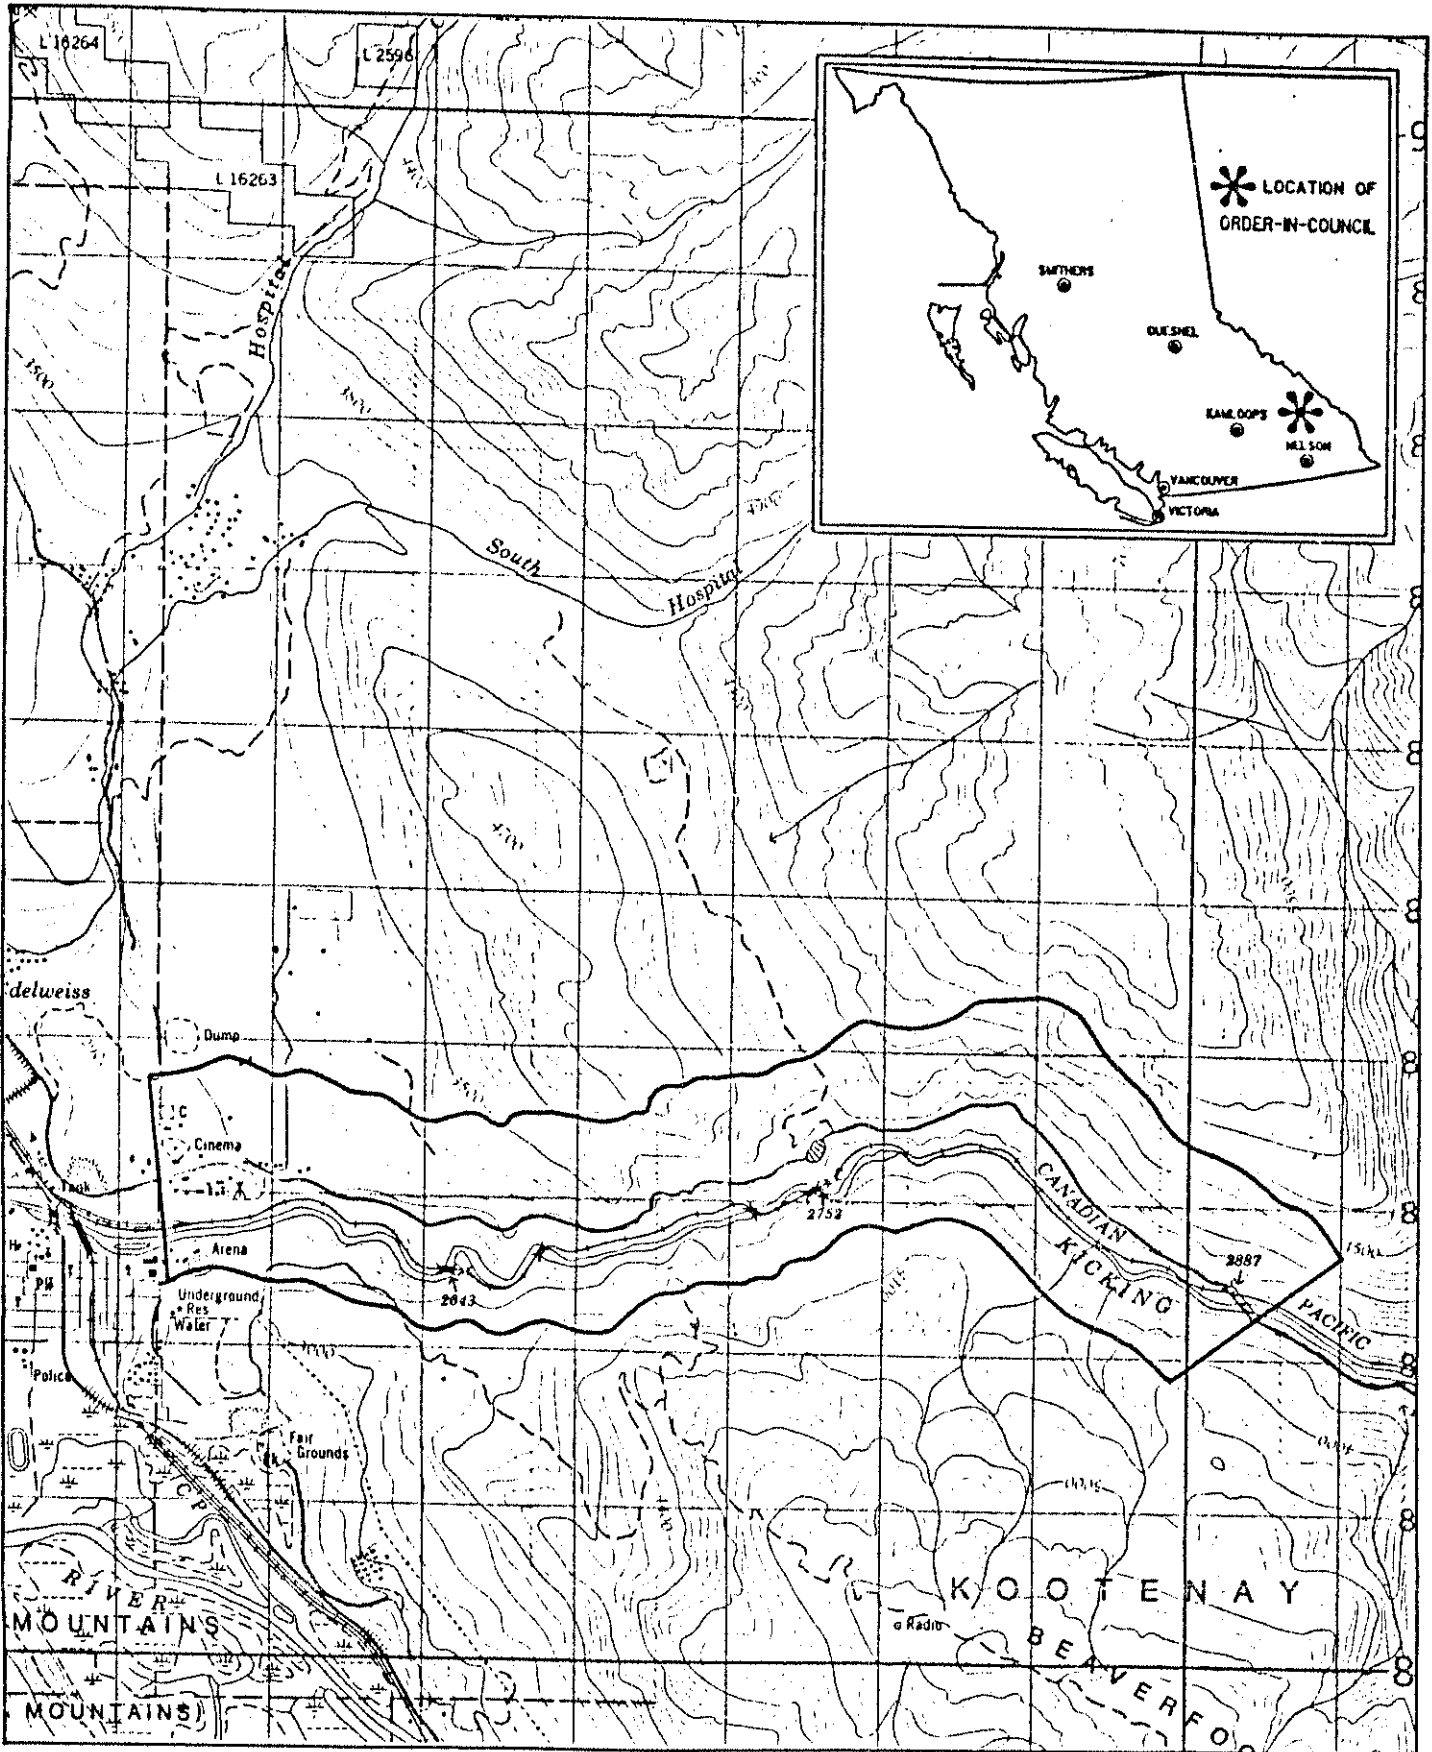

Province of British Columbia
Ministry of Energy, Mines and Petroleum Resources
MINERAL RESOURCES BRANCH-TITLES DIVISION

GOLDEN-YOHO HIGHWAY MINERAL/PLACER RESERVE

SCALE- 1 : 50 000

CONTOUR INTERVAL- 100'

MINING DIVISION GOLDEN	SKETCH PREPARED BY M. G.
LAND DISTRICT KOOTENAY	MINERAL TITLES DRAUGHTING, VICTORIA B.C.
MAP NO. 82 N/7W	DATE 86-02-12