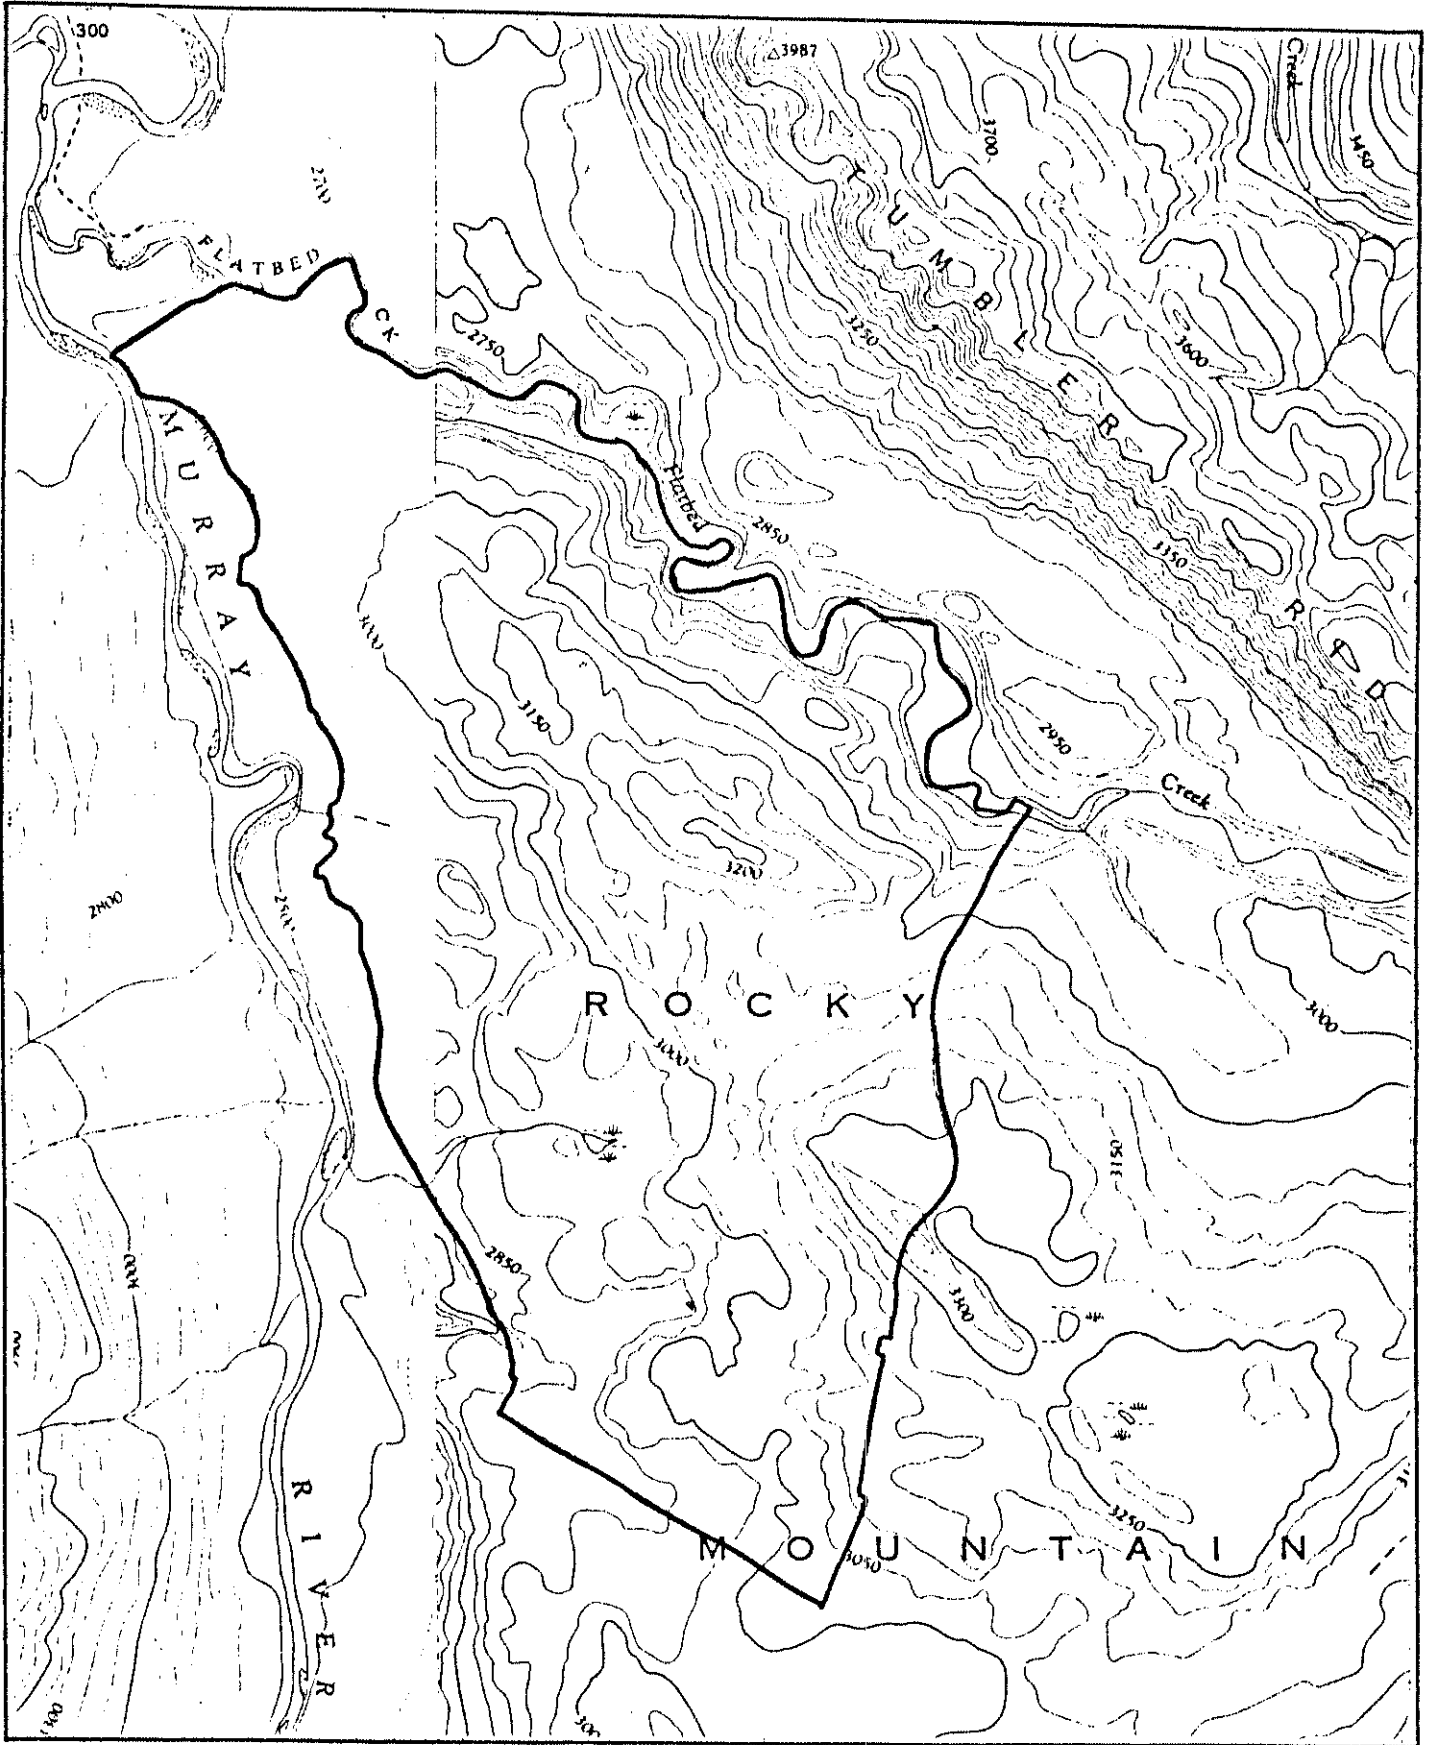

Province of British Columbia
Ministry of Energy, Mines and Petroleum Resources
MINERAL RESOURCES BRANCH-TITLES DIVISION

Tumbler Ridge Subdivision No Staking Reserve (M,P,+C)

SCALE- 1: 50 000

CONTOUR INTERVAL- 50 ft.

MINING DIVISION LIARD	SKETCH PREPARED BY M.G.
LAND DISTRICT PEACE RIVER	MINERAL TITLES DRAUGHTING, VICTORIA B.C.
MAP NO. 93P/2W, 3E	DATE 85 · 12 · 03