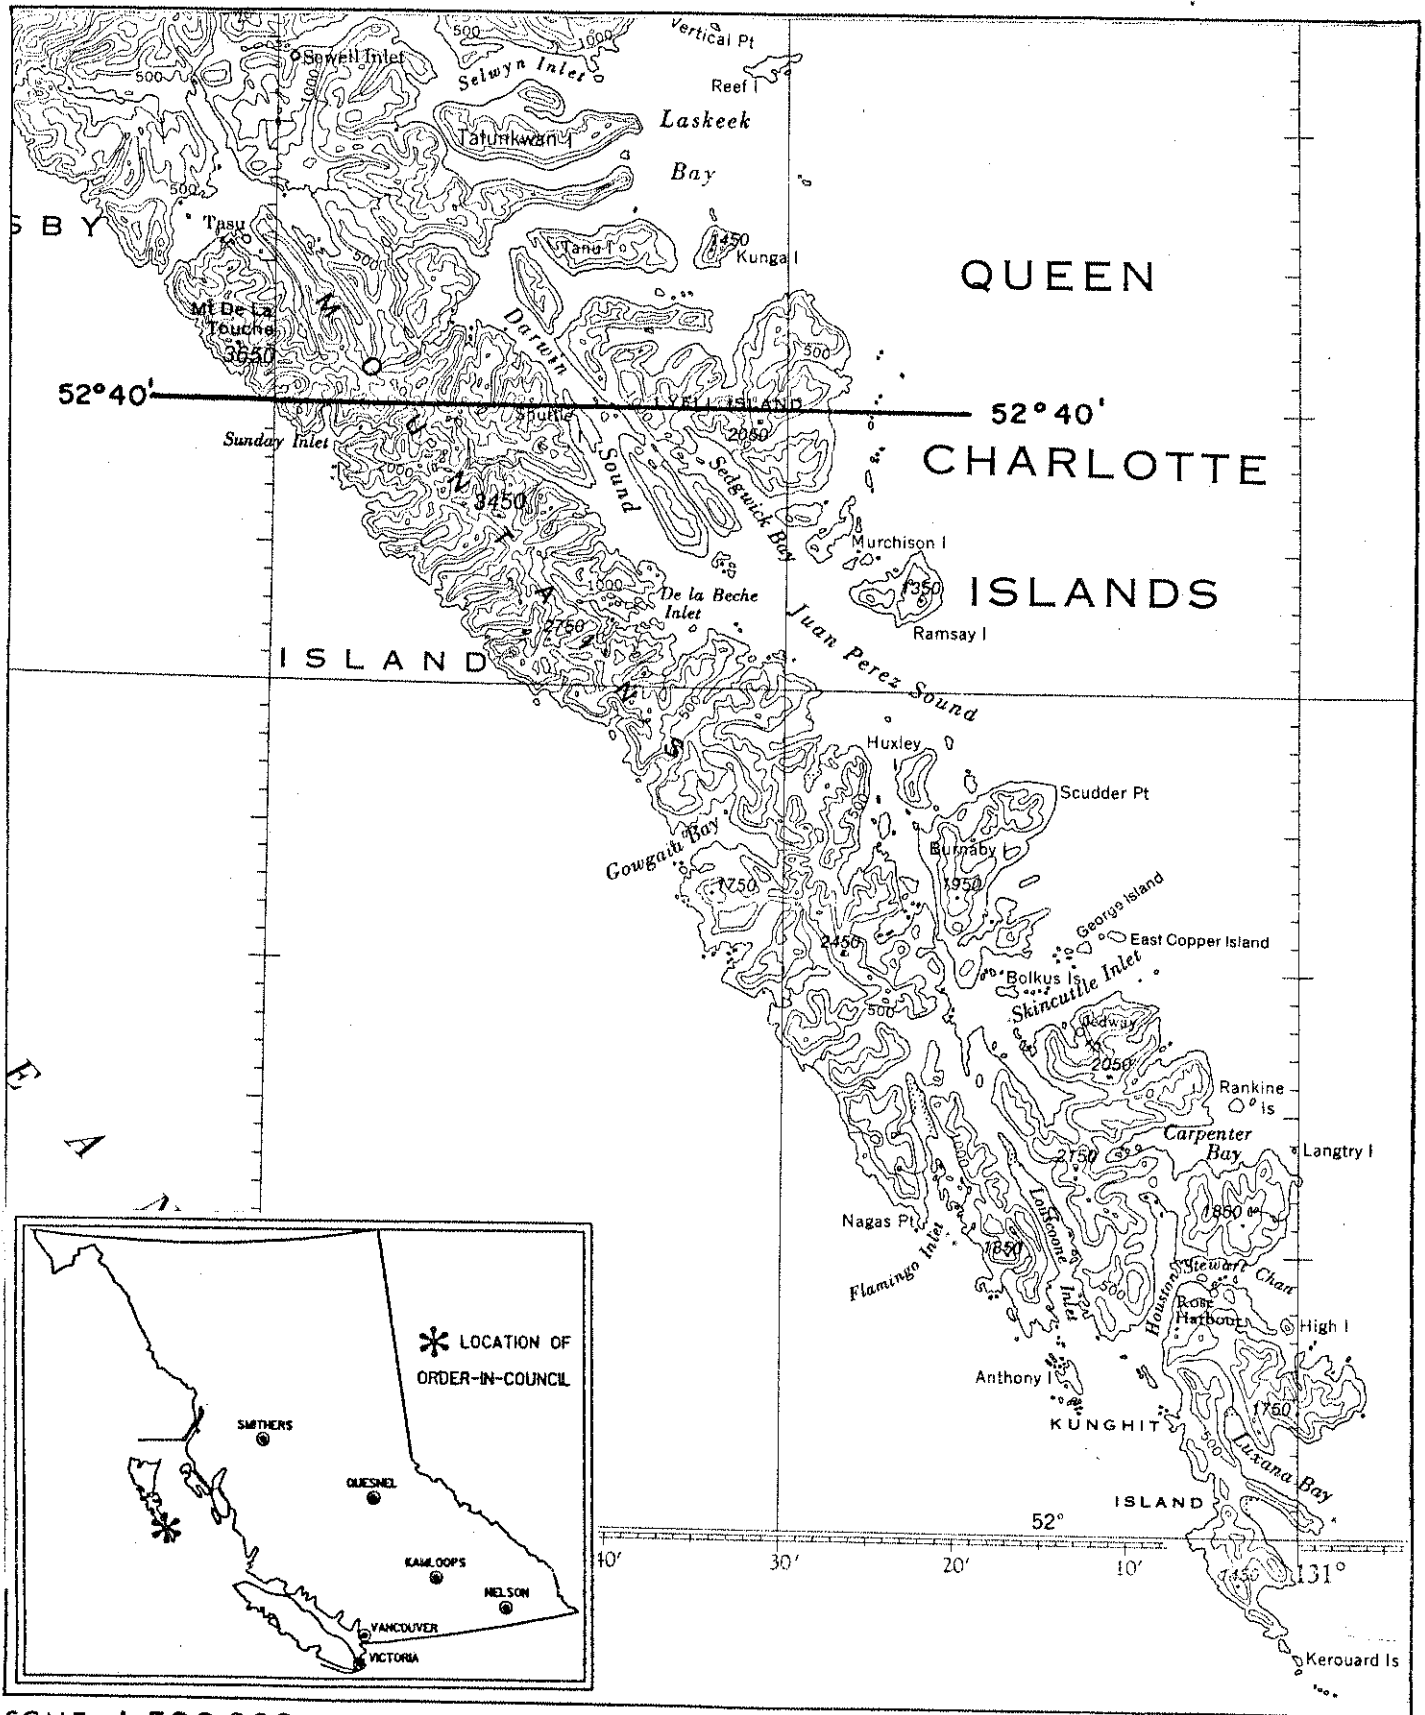

Province of British Columbia
Ministry of Energy, Mines and Petroleum Resources
MINERAL RESOURCES BRANCH-TITLES DIVISION

QUEEN CHARLOTTE IS.

SCALE- 1:500 000

CONTOUR INTERVAL- 500 FEET

MINING DIVISION SKEENA	SKETCH PREPARED BY M.G.
LAND DISTRICT QUEEN CHARLOTTE	MINERAL TITLES DRAUGHTING, VICTORIA B.C.
MAP NO. 102 0/14E, 103 B/2W, 3E&W, 5E, 6E&W, 11W, 12E&W, 103C/9E	DATE 85-10-03