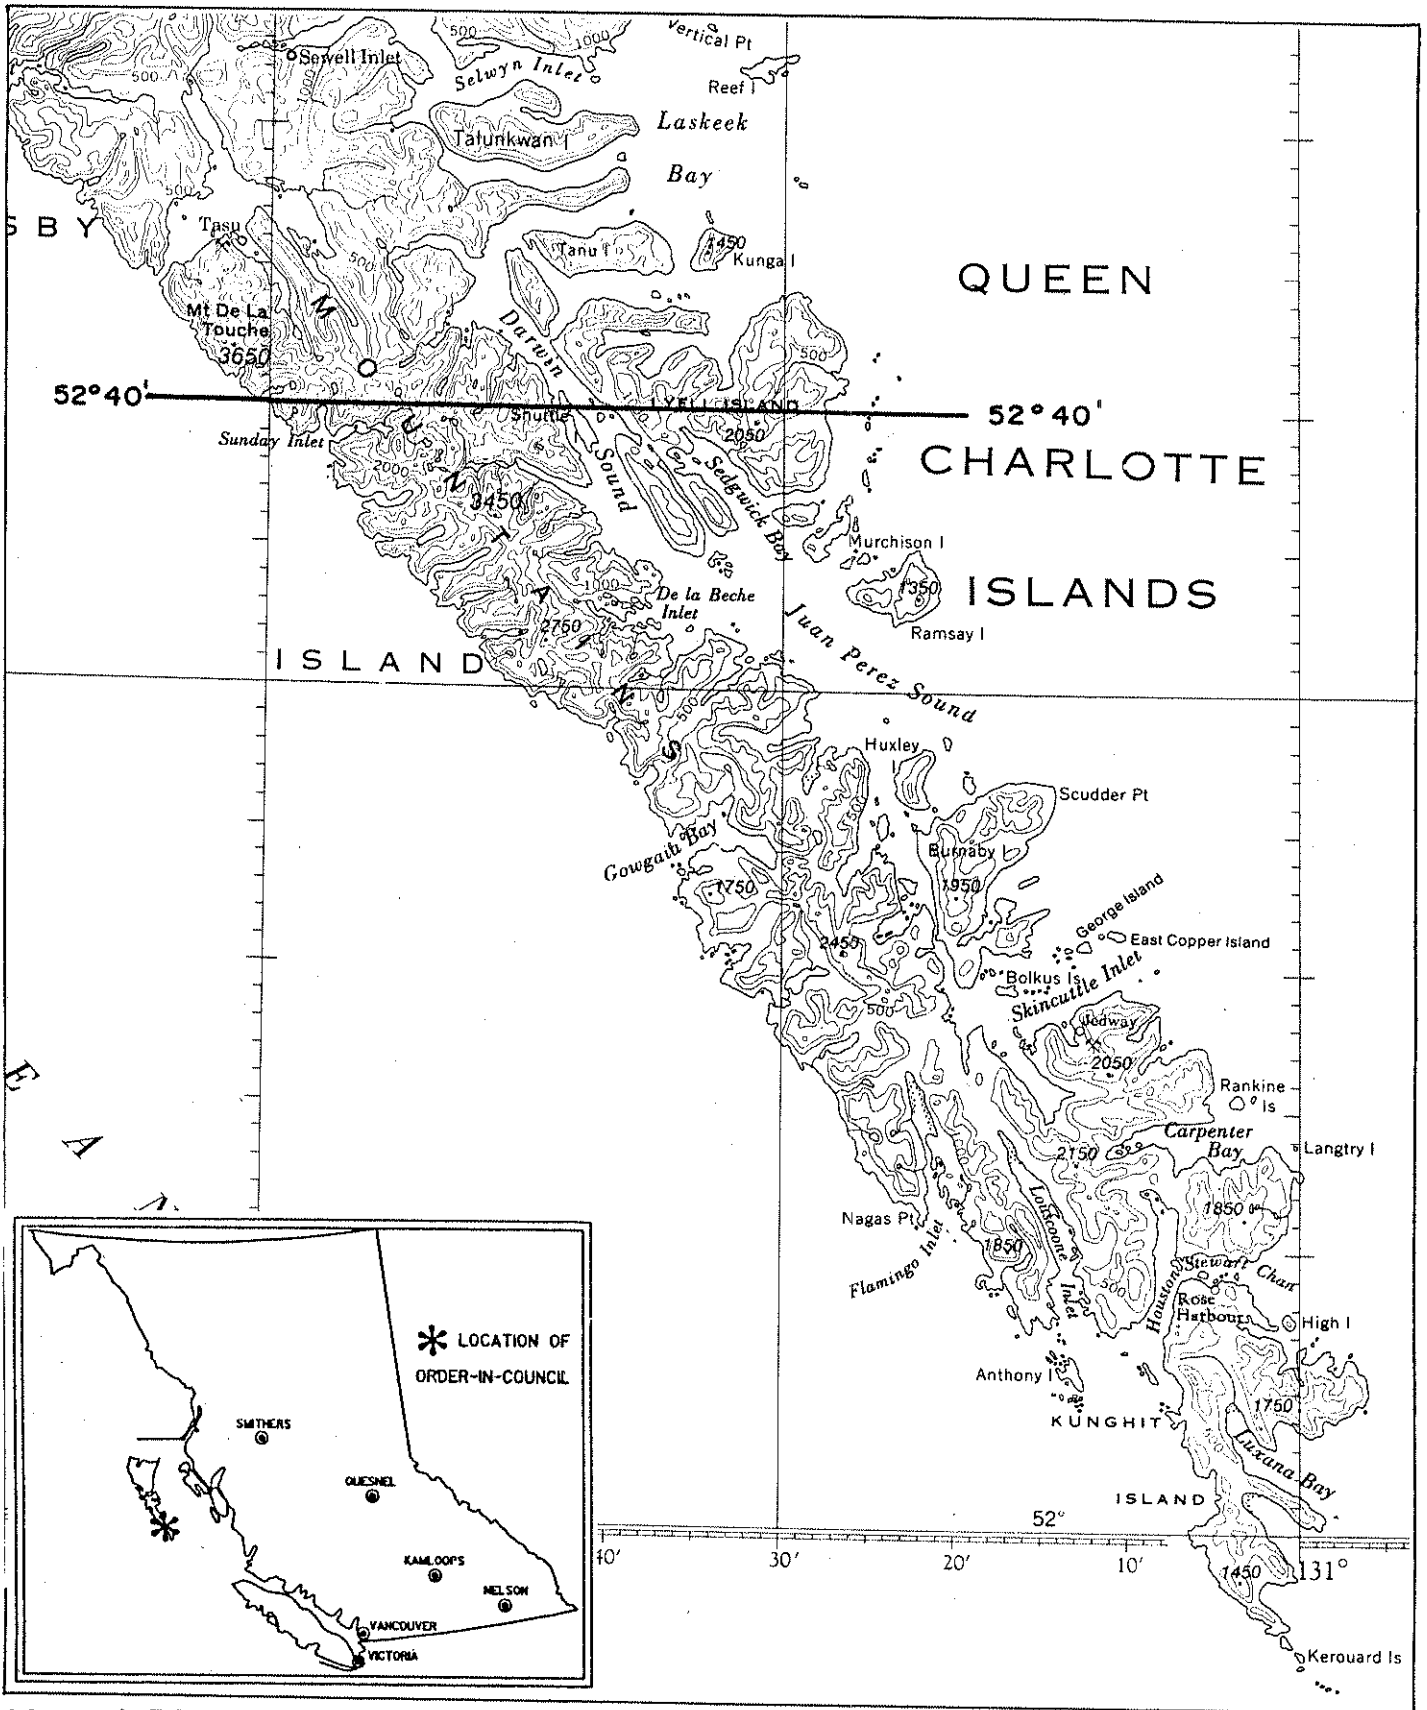

Province of British Columbia
Ministry of Energy, Mines and Petroleum Resources
MINERAL RESOURCES BRANCH-TITLES DIVISION

QUEEN CHARLOTTE IS.

SCALE- 1:500 000

CONTOUR INTERVAL- 500 FEET

MINING DIVISION SKEENA	SKETCH PREPARED BY M.G.
LAND DISTRICT QUEEN CHARLOTTE	MINERAL TITLES DRAUGHTING, VICTORIA B.C.
MAP NO. 102 O/14E, 103 B/2W, 3E&W, 5E, 6E&W, 11W, 12E&W, 103C/9E	DATE 85-10-03