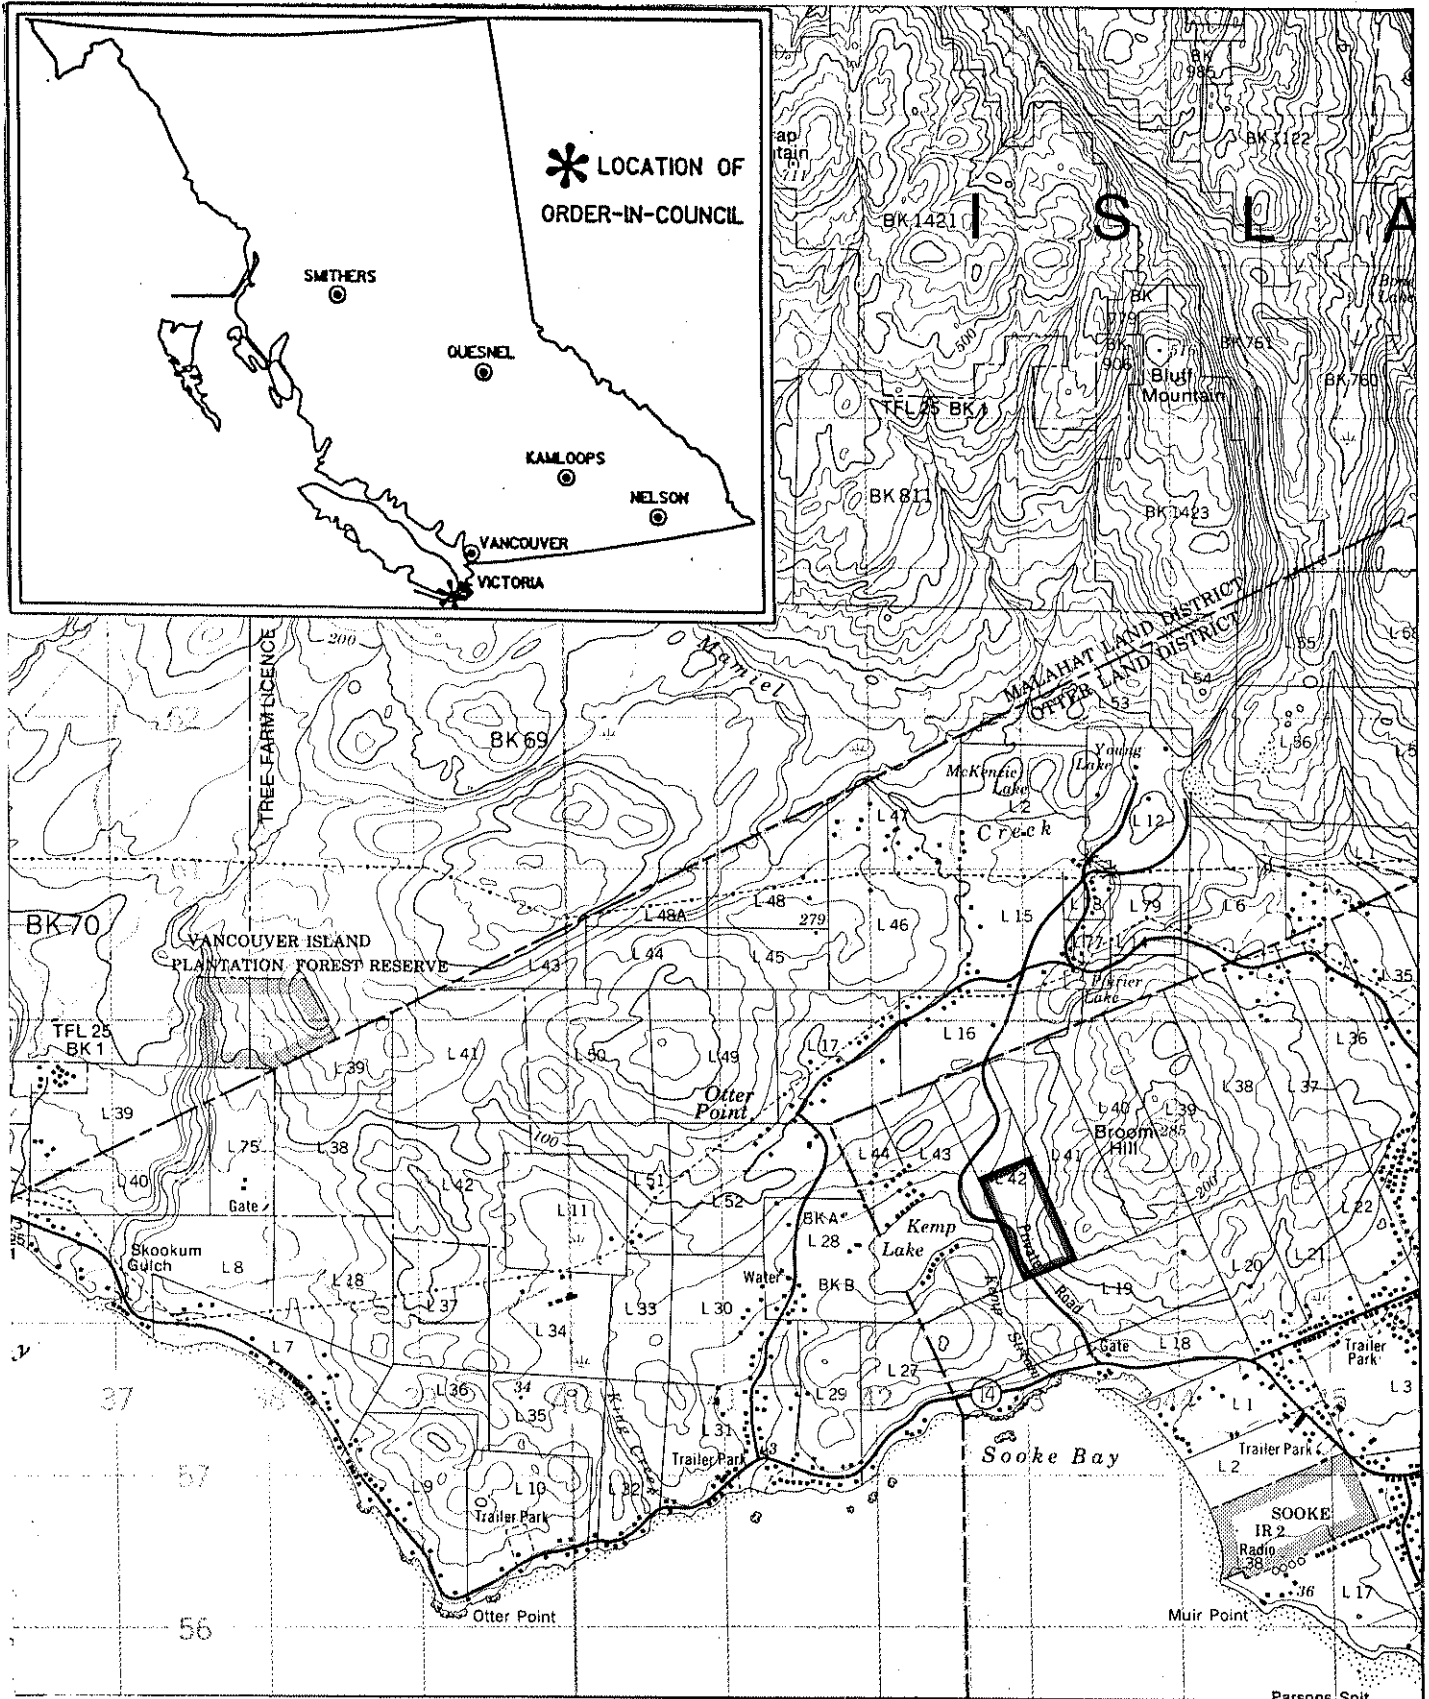

Province of British Columbia  
Ministry of Energy, Mines and Petroleum Resources  
MINERAL RESOURCES BRANCH-TITLES DIVISION.

KEMP LAKE SUBDIVISION PROPOSAL

SCALE-1:50 000

CONTOUR INTERVAL-20 METRES

MINING DIVISION VICTORIA	SKETCH PREPARED BY J B J
LAND DISTRICT SOOKE	MINERAL TITLES DRAUGHTING, VICTORIA B.C.
MAP NO. 92B/5W f	DATE 86/05/23