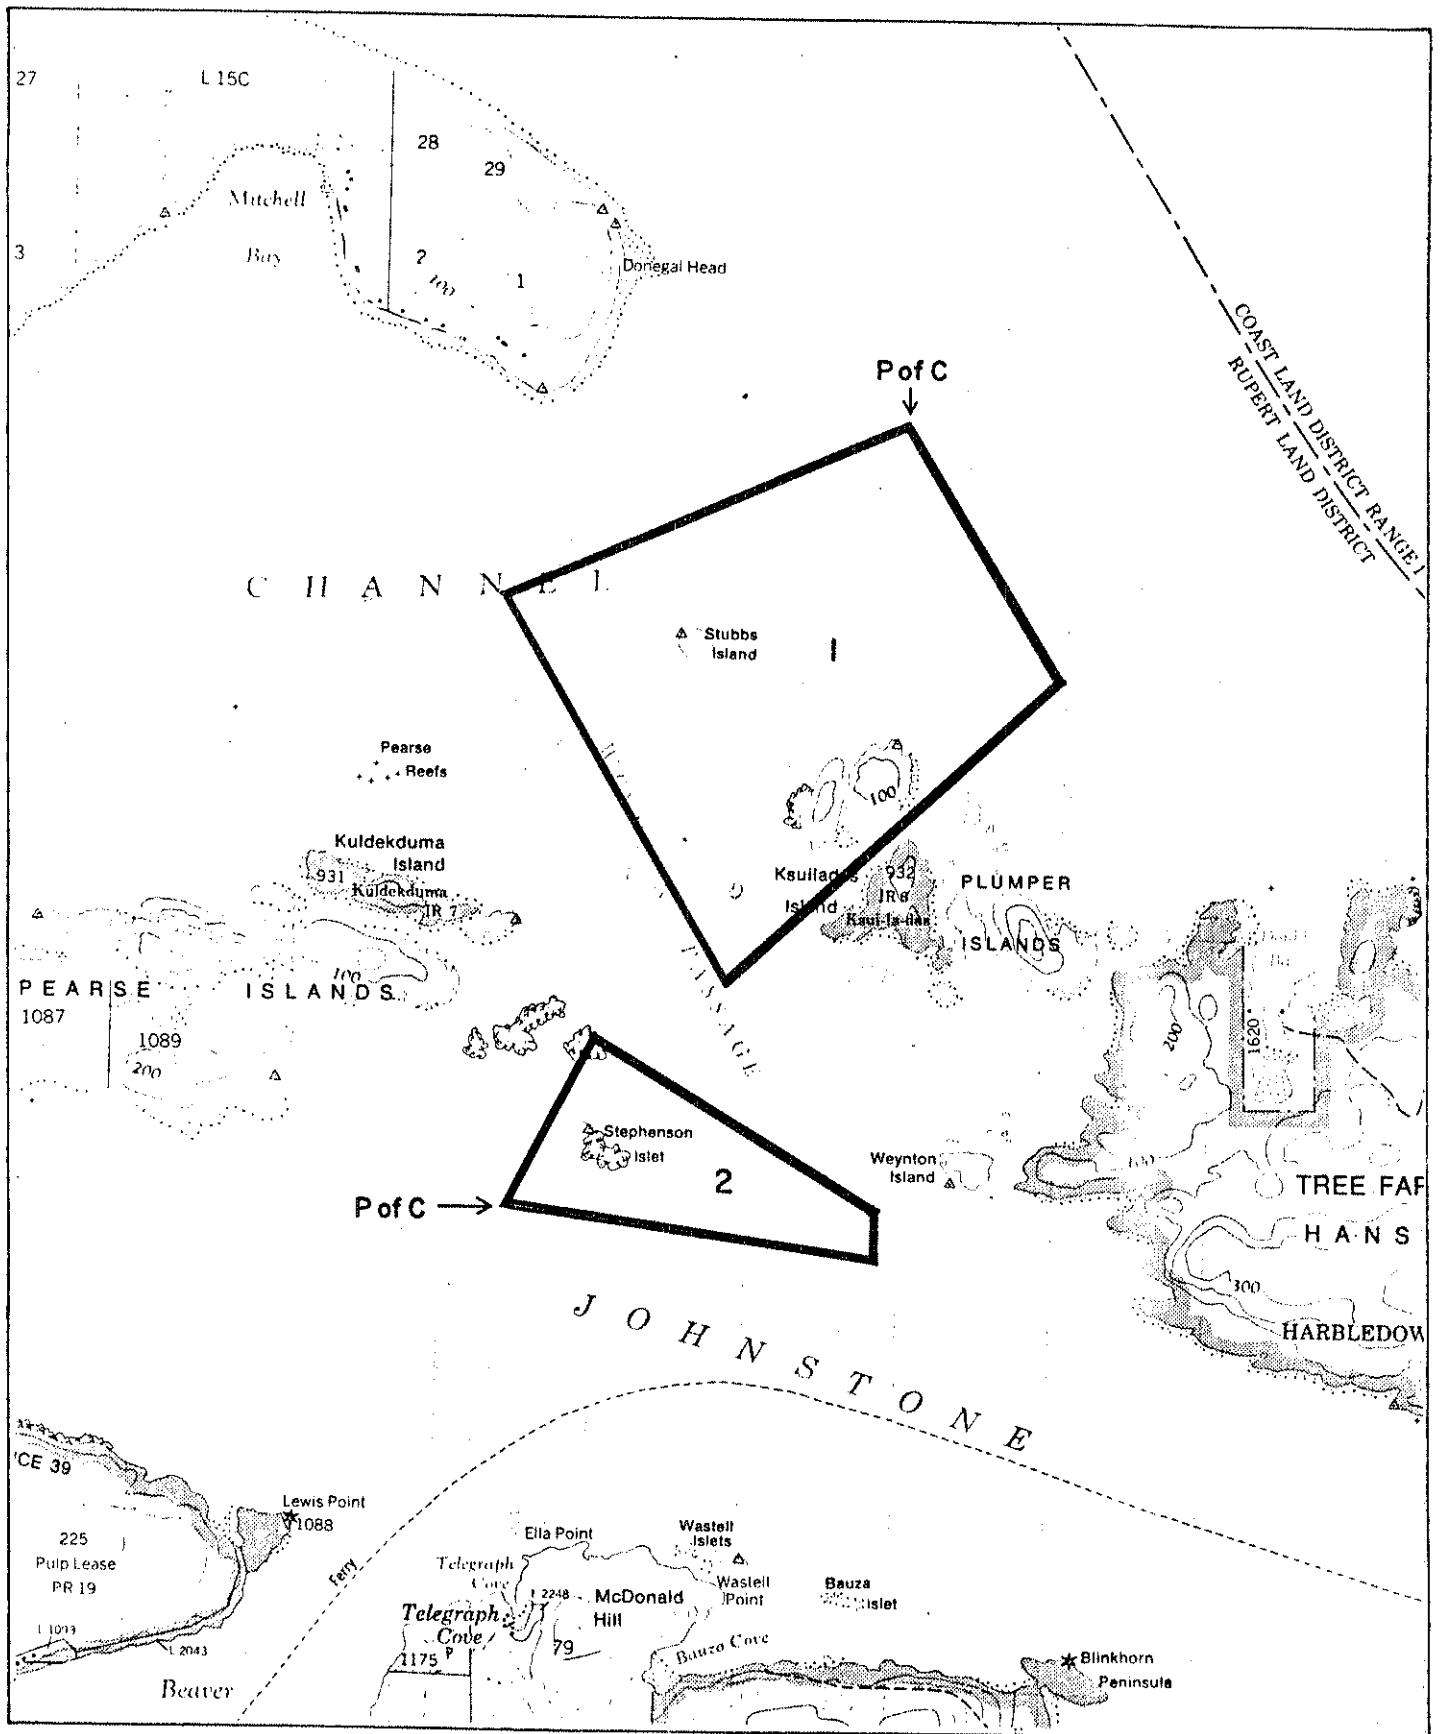

Province of British Columbia
Ministry of Energy, Mines and Petroleum Resources
MINERAL RESOURCES BRANCH-TITLES DIVISION

ECOLOGICAL RESERVE PROPOSAL 327; STUBBS ISLAND

SCALE-1:50 000

CONTOUR INTERVAL- 100 FEET

MINING DIVISION	NANAIMO	SKETCH PREPARED BY D.DJAFAR-ZADE
LAND DISTRICT	RUPERT	MINERAL TITLES DRAUGHTING, VICTORIA B.C.
MAP NO.	92L/10W	DATE 83-06-08