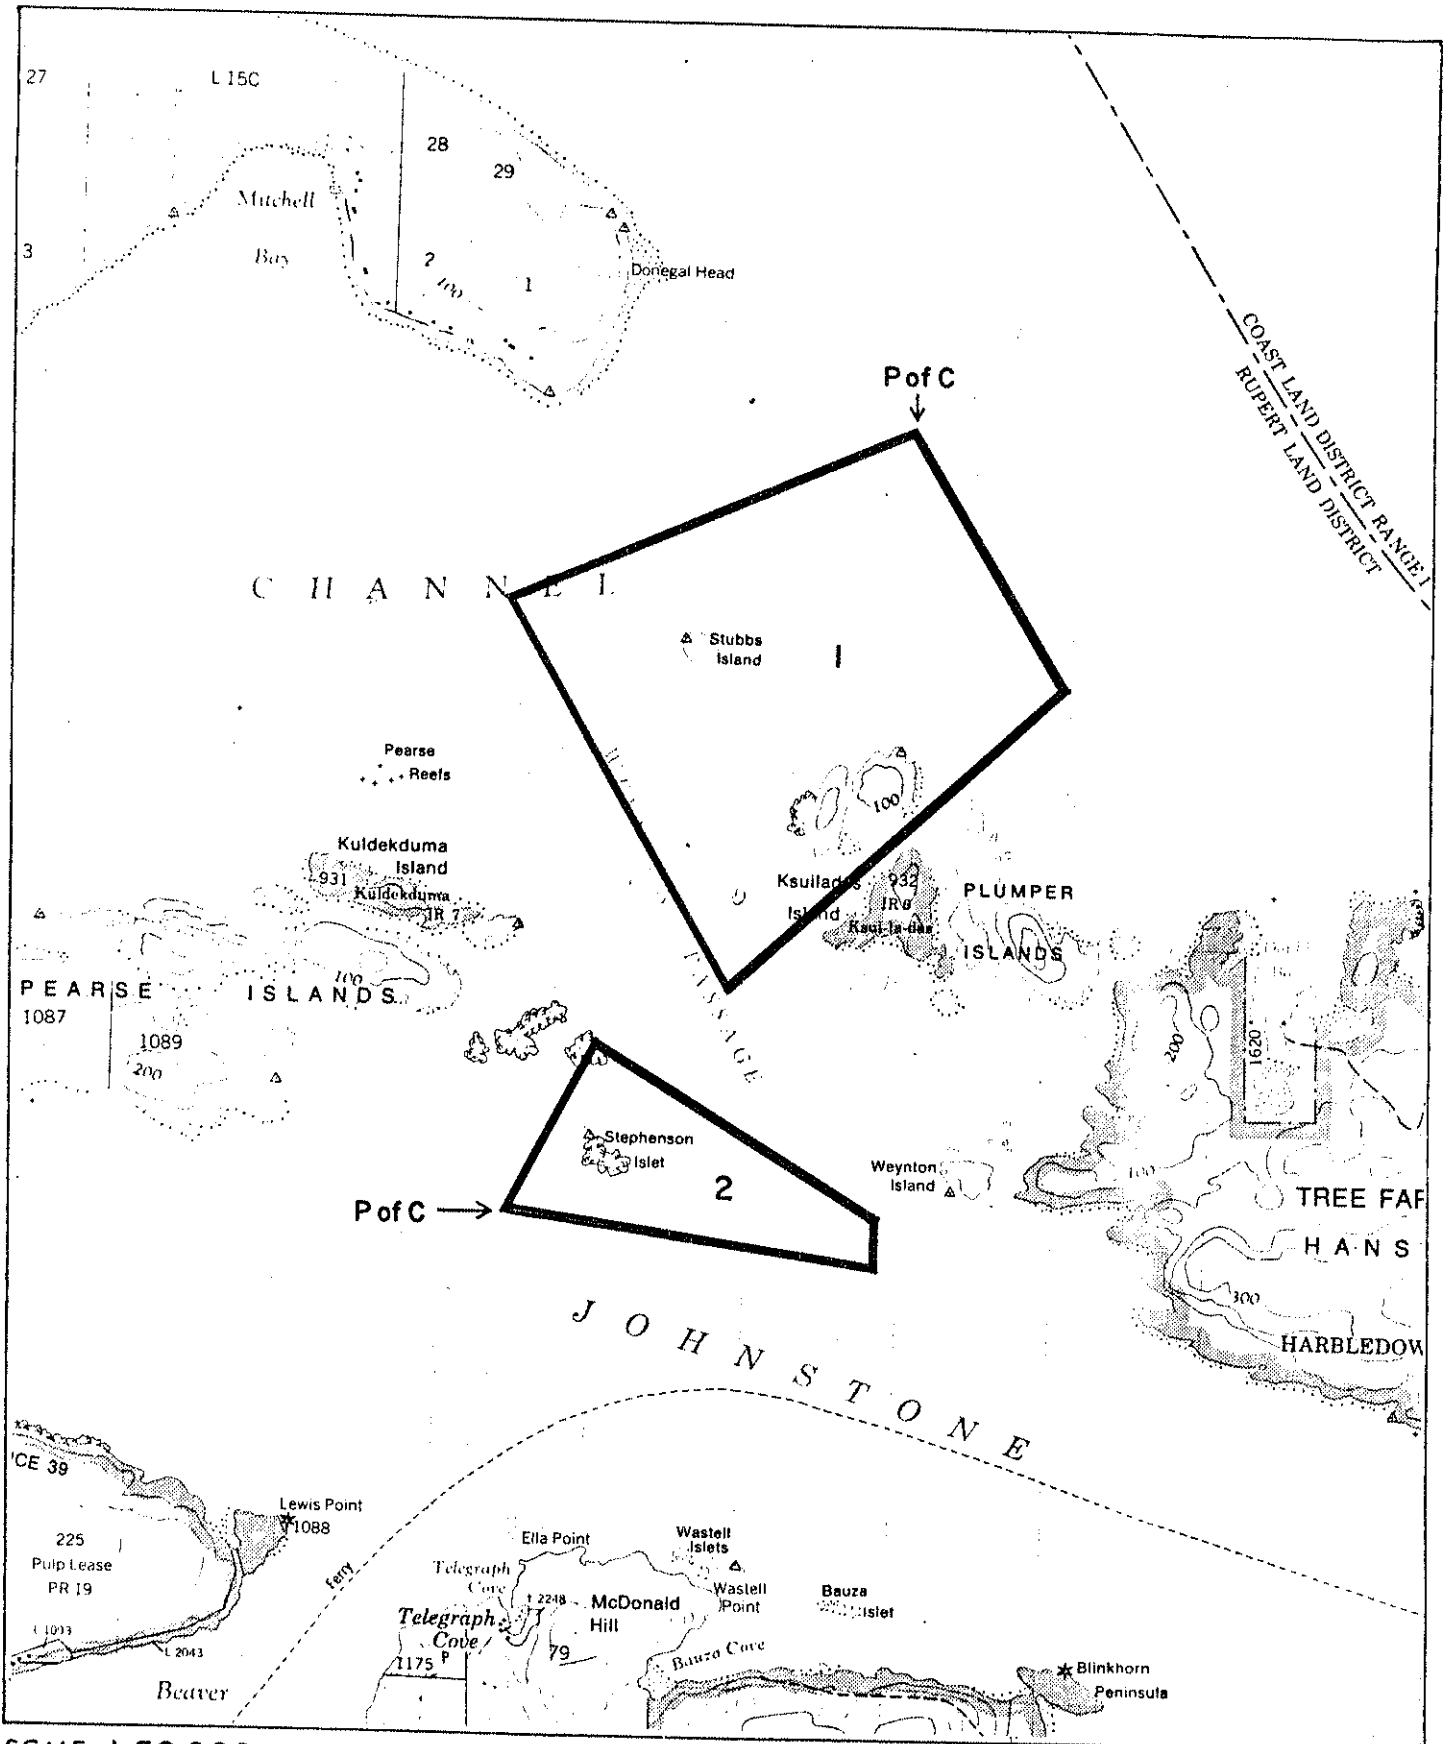

Province of British Columbia
Ministry of Energy, Mines and Petroleum Resources
MINERAL RESOURCES BRANCH-TITLES DIVISION

ECOLOGICAL RESERVE PROPOSAL 327; STUBBS ISLAND

SCALE-1:50 000

CONTOUR INTERVAL-100 FEET

MINING DIVISION	NANAIMO	SKETCH PREPARED BY	D.DJAFAR-ZADE
LAND DISTRICT	RUPERT	MINERAL TITLES DRAUGHTING,	VICTORIA B.C.
MAP NO.	92L/10W	DATE	83-06-08