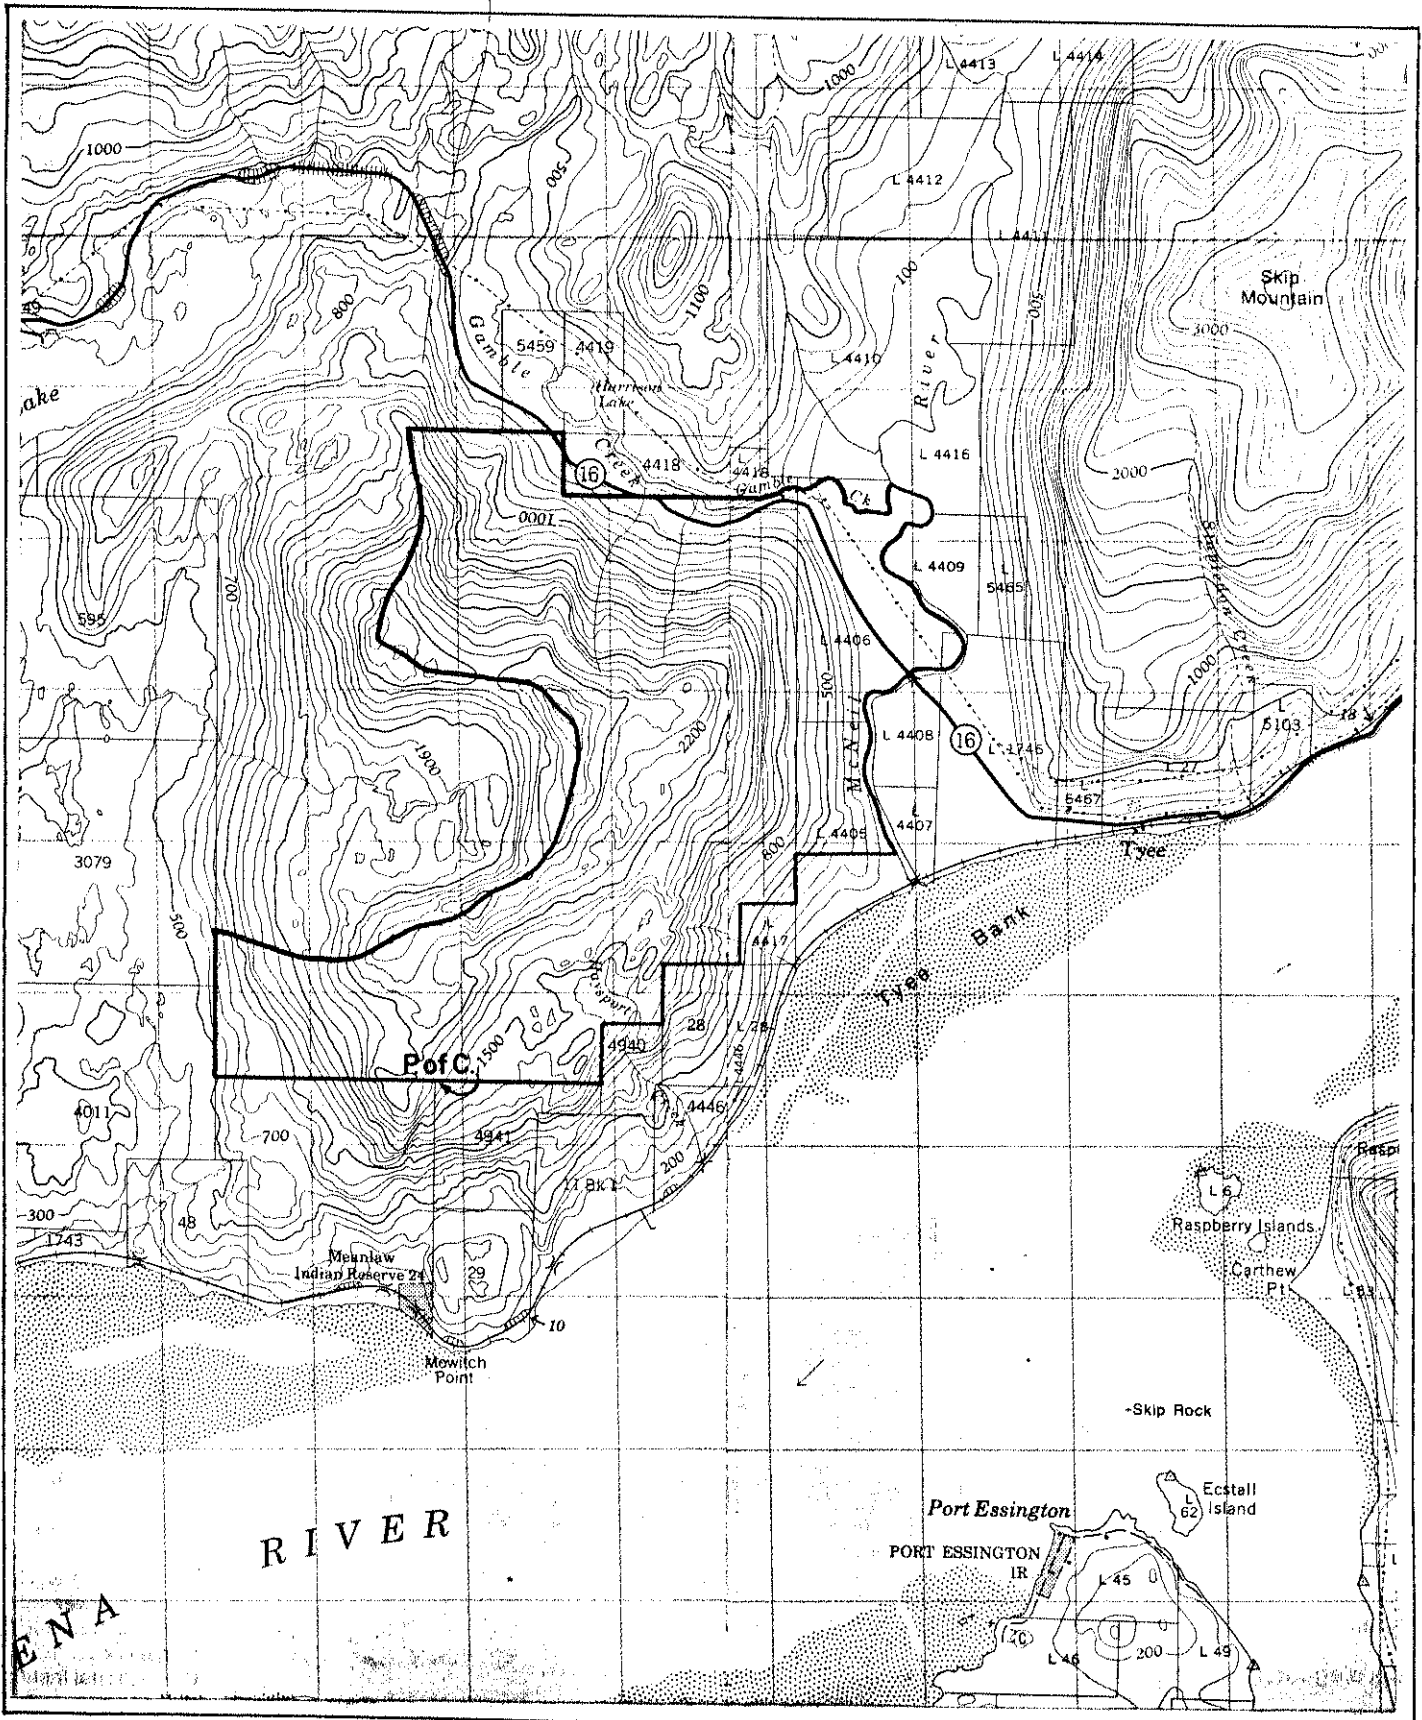

Province of British Columbia
Ministry of Energy, Mines and Petroleum Resources
MINERAL RESOURCES BRANCH-TITLES DIVISION

RAINBOW LAKE M. & P. RESERVE

SCALE- 1: 50000

CONTOUR INTERVAL- 100ft.

MINING DIVISION	SKEENA	SKETCH PREPARED BY	M. GALLARD
LAND DISTRICT	RANGE 5 , COAST	MINERAL TITLES DRAUGHTING,	VICTORIA B.C.
MAP NO.	103 J/IE , 103 I/4W	DATE	82 . 03 . 09