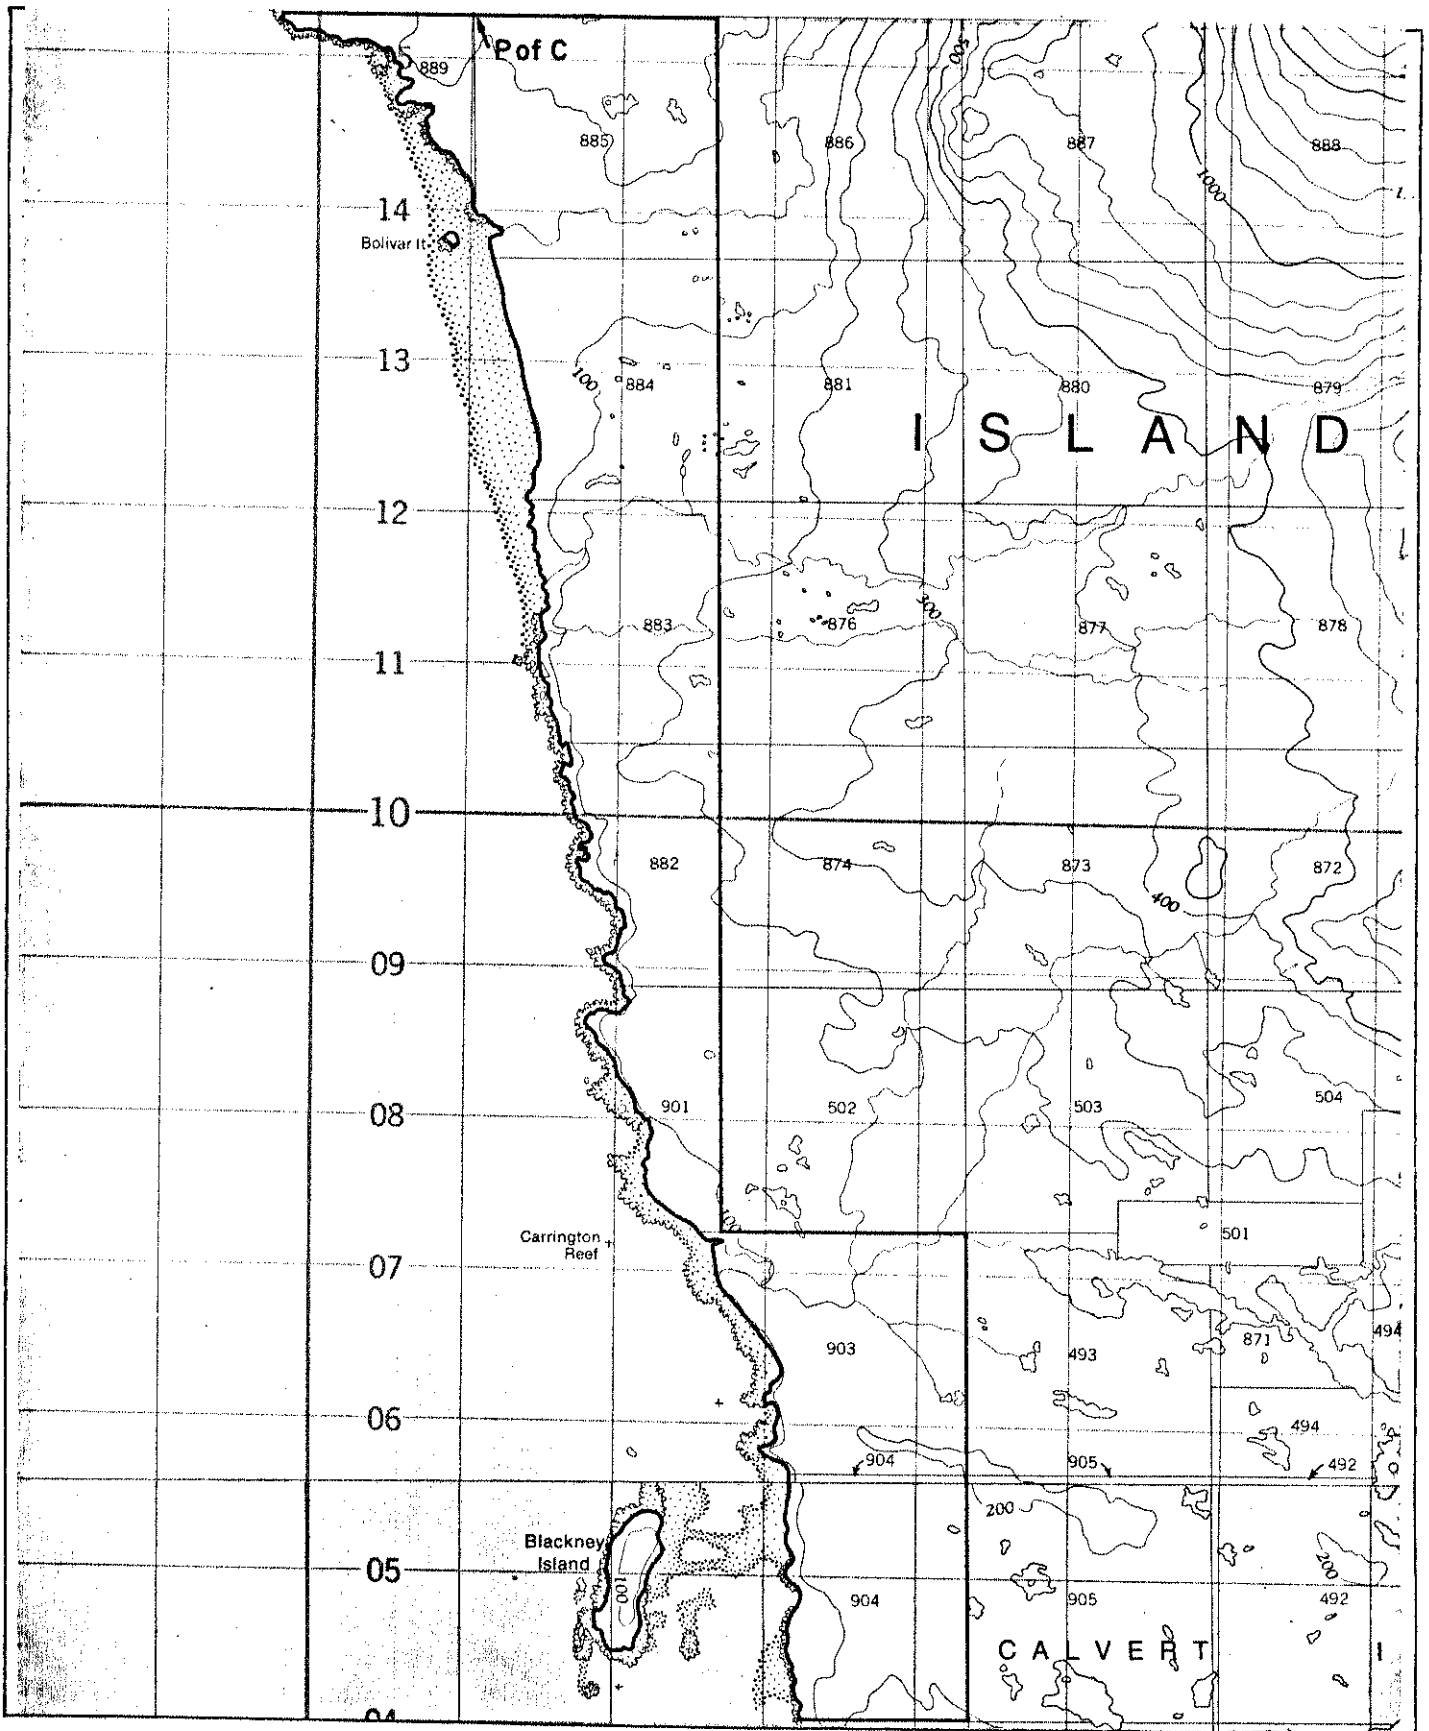

Province of British Columbia
Ministry of Energy, Mines and Petroleum Resources
MINERAL RESOURCES BRANCH-TITLES DIVISION

CALVERT ISLAND M. & P. RESERVE

SCALE- 1 : 50 000

CONTOUR INTERVAL- 100 ft.

MINING DIVISION SKEENA	SKETCH PREPARED BY M. GALLARD
LAND DISTRICT RANGE 2, COAST	MINERAL TITLES DRAUGHTING, VICTORIA B.C.
MAP NO. 102 P/8E, 9E	DATE 82.03.09