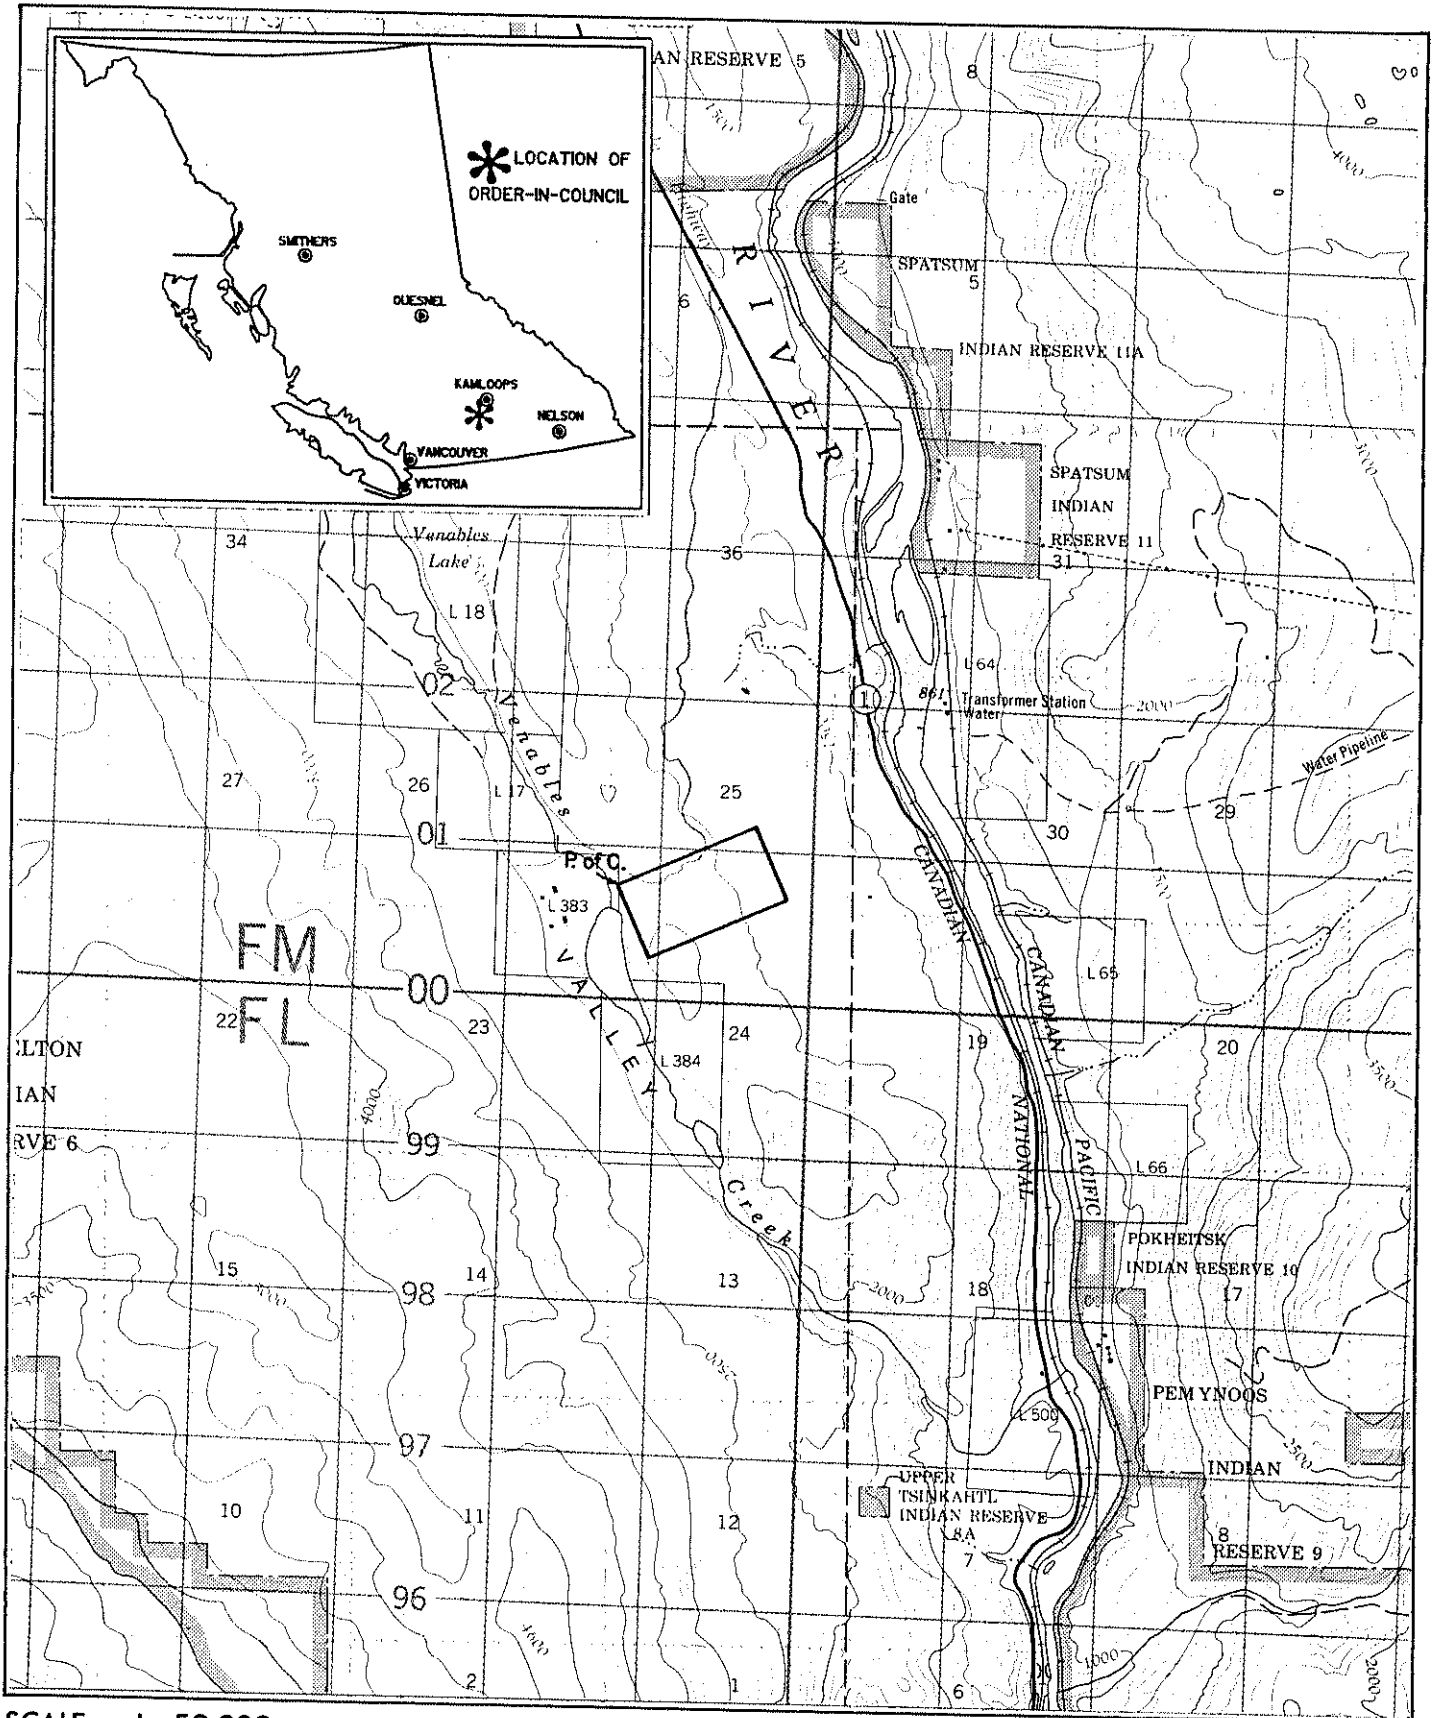

Province of British Columbia  
Ministry of Energy, Mines and Petroleum Resources  
MINERAL RESOURCES BRANCH-TITLES DIVISION

VENABLES VALLEY DESIGNATED PLACER AREA

SCALE- 1: 50 000

CONTOUR INTERVAL- 100 ft.

MINING DIVISION KAMLOOPS	SKETCH PREPARED BY M. GALLARD
LAND DISTRICT KAMLOOPS DIVISION OF YALE	MINERAL TITLES DRAUGHTING, VICTORIA B.C.
MAP NO. 921/11W	DATE 85-05-14