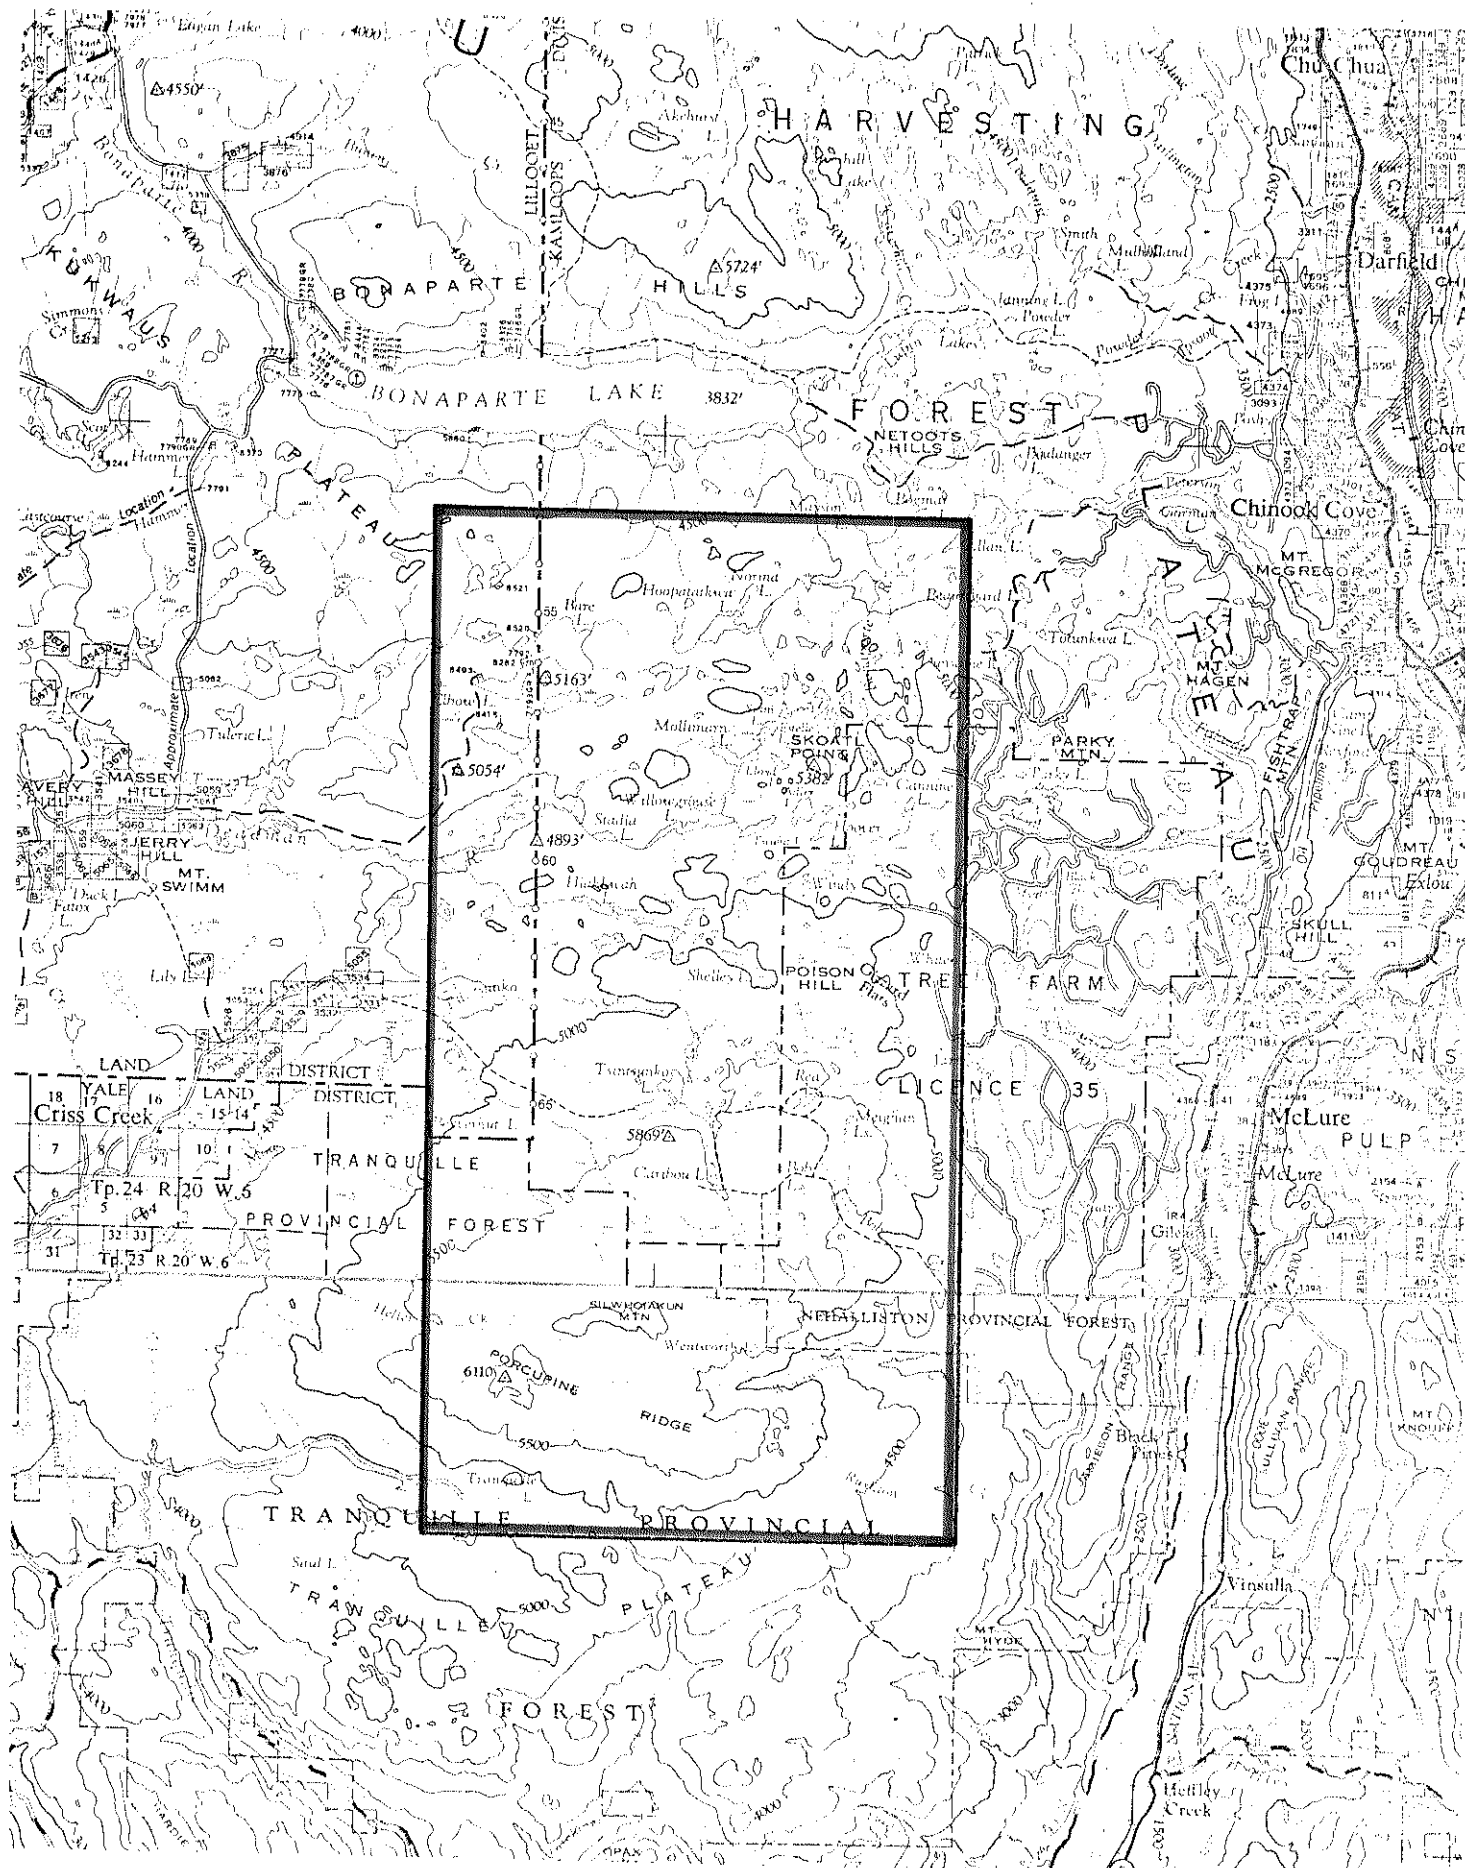

THE GOVERNMENT OF
THE PROVINCE OF BRITISH COLUMBIA

DEPARTMENT OF MINES AND PETROLEUM RESOURCES
VICTORIA

KAMLOOPS & CLINTON	MINING DIVISIONS
KAMLOOPS & LILLOOET	LAND DISTRICTS
MINERAL MAP NO.(S)	92I/15E, 16W; 92P/1W, 2E
SCALE:	4 MILES = 1 INCH
M.T.D.R.; DRAWN BY: KEVIN TOWNSEND	, 7-10-76