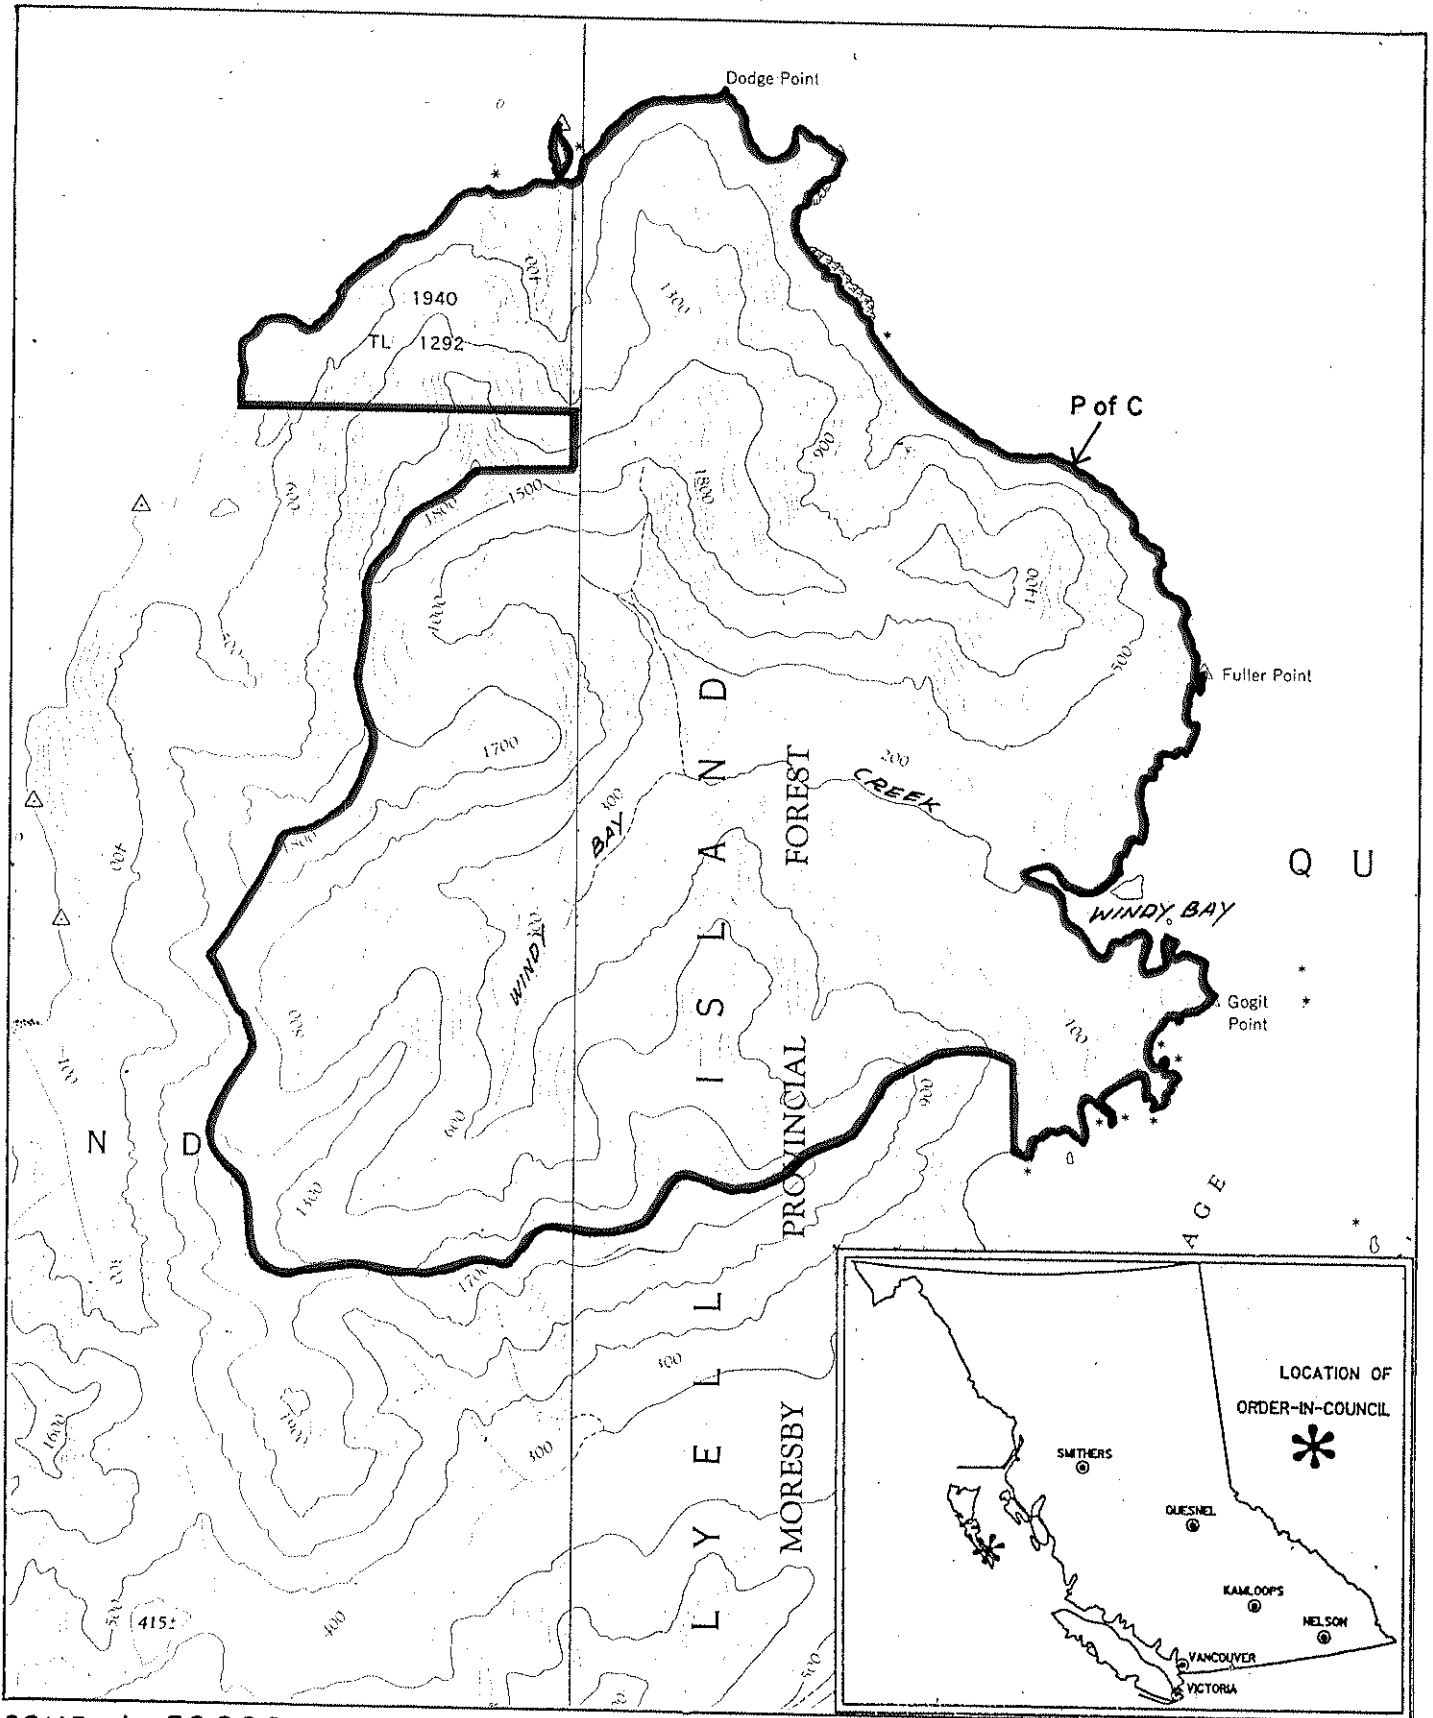

Province of British Columbia  
Ministry of Energy, Mines and Petroleum Resources  
MINERAL RESOURCES BRANCH-TITLES DIVISION  
Windy Bay Reserve

SCALE - 1 : 50 000

CONTOUR INTERVAL - 100 FEET

MINING DIVISION SKEENA	SKETCH PREPARED BY D. DJAFAR-ZADE
LAND DISTRICT QUEEN CHARLOTTE	MINERAL TITLES DRAUGHTING, VICTORIA B.C.
MAP NO. 103B/11W,12E	DATE 85-07-17