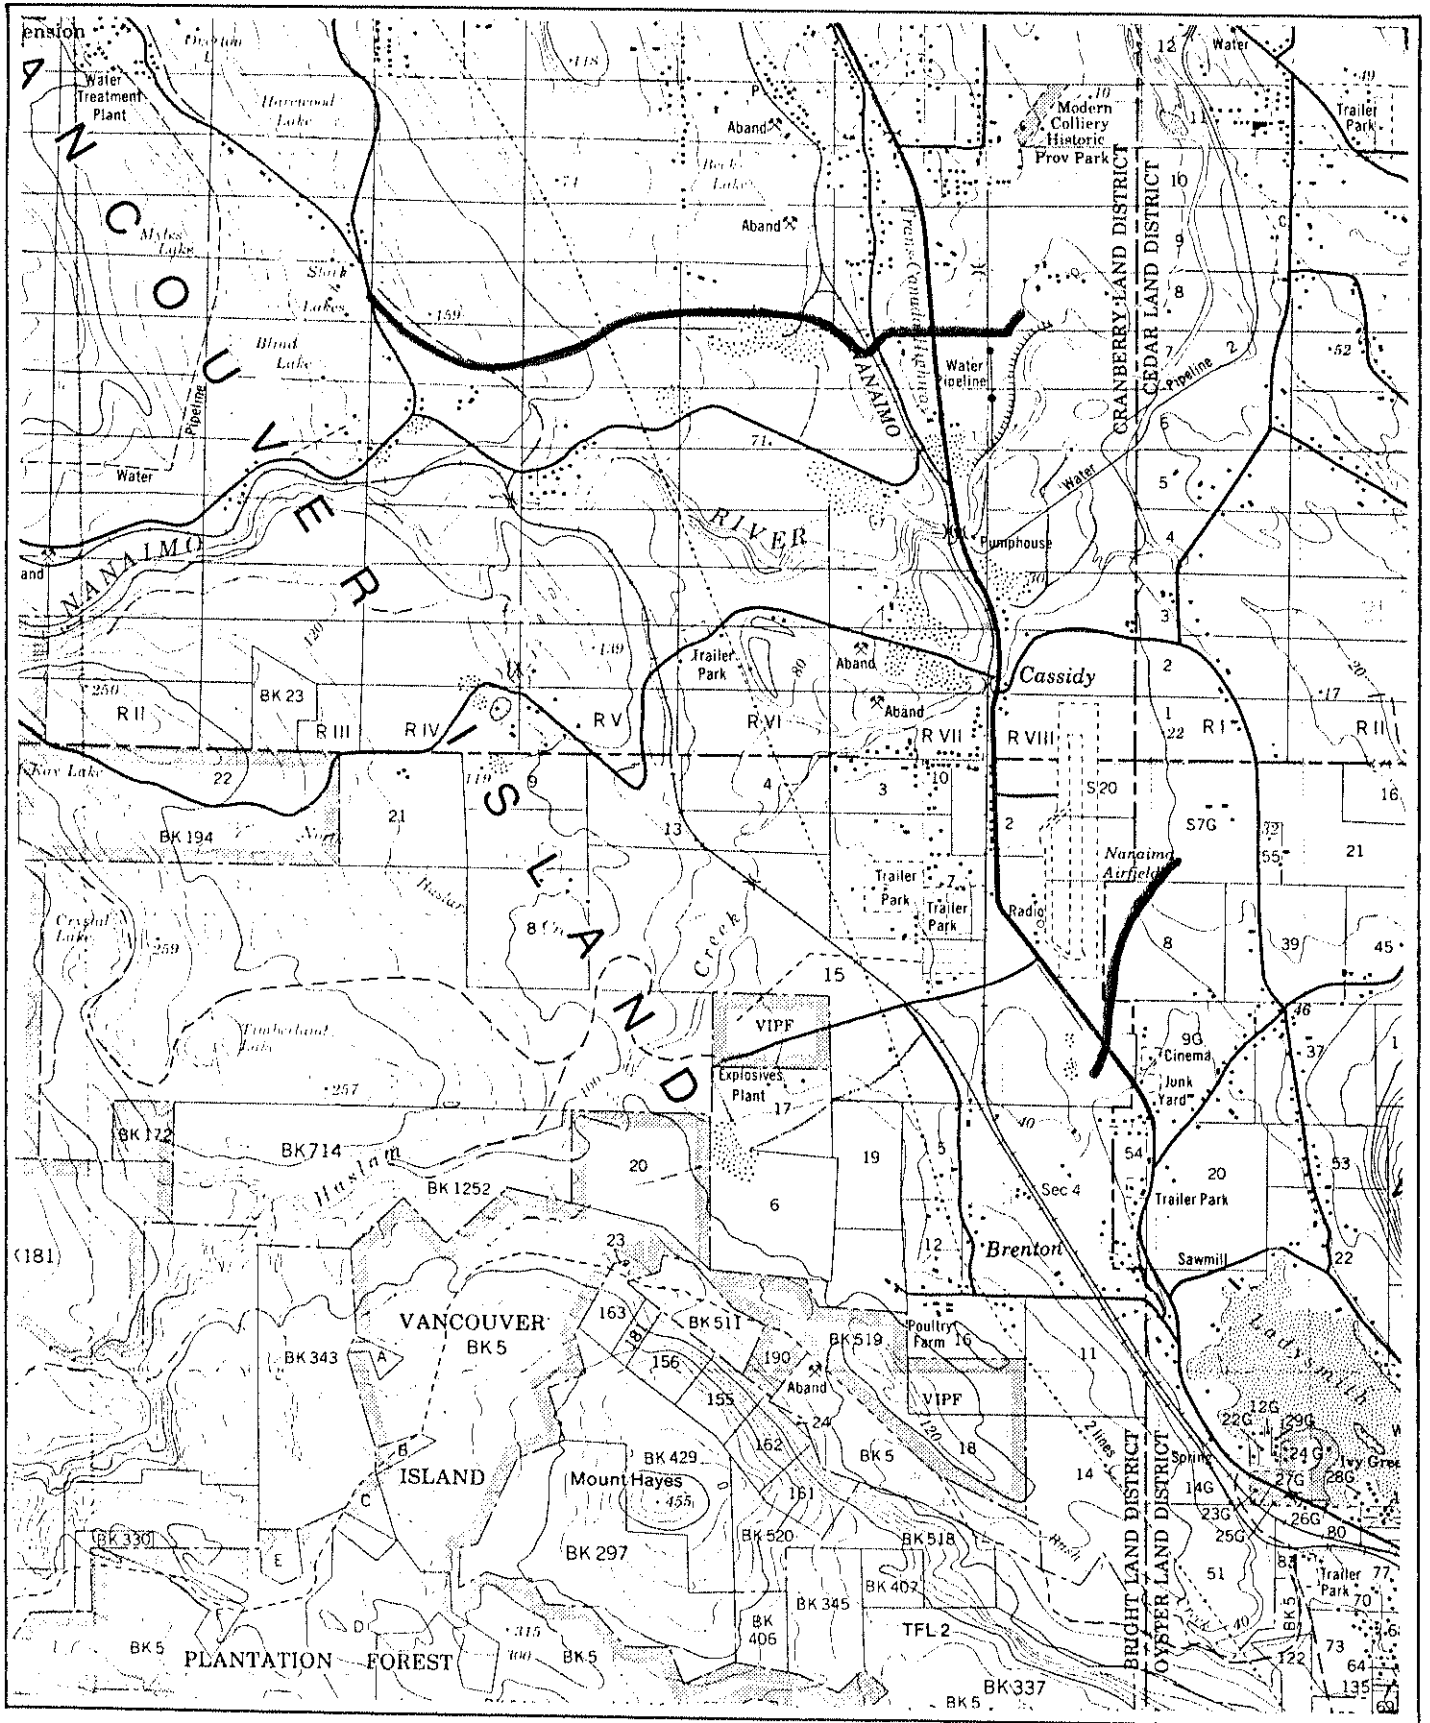

Province of British Columbia
 Ministry of Energy, Mines and Petroleum Resources
 MINERAL RESOURCES BRANCH-TITLES DIVISION
 VANCOUVER ISLAND NATURAL GAS PIPELINE

SCALE- 1:50,000

CONTOUR INTERVAL- 20 METRES

MINING DIVISION NANAIMO, VICTORIA	SKETCH PREPARED BY K. DEMPSTER
LAND DISTRICT SHAWNIGAN, HELMCKEN, QUAMICHAN, SOMENOS, CRANBERRY, BRIGHT, OYSTER	MINERAL TITLES DRAUGHTING, VICTORIA B.C.
MAP NO. 92 G / 4W, 92 B / 13E	DATE 84-09-21