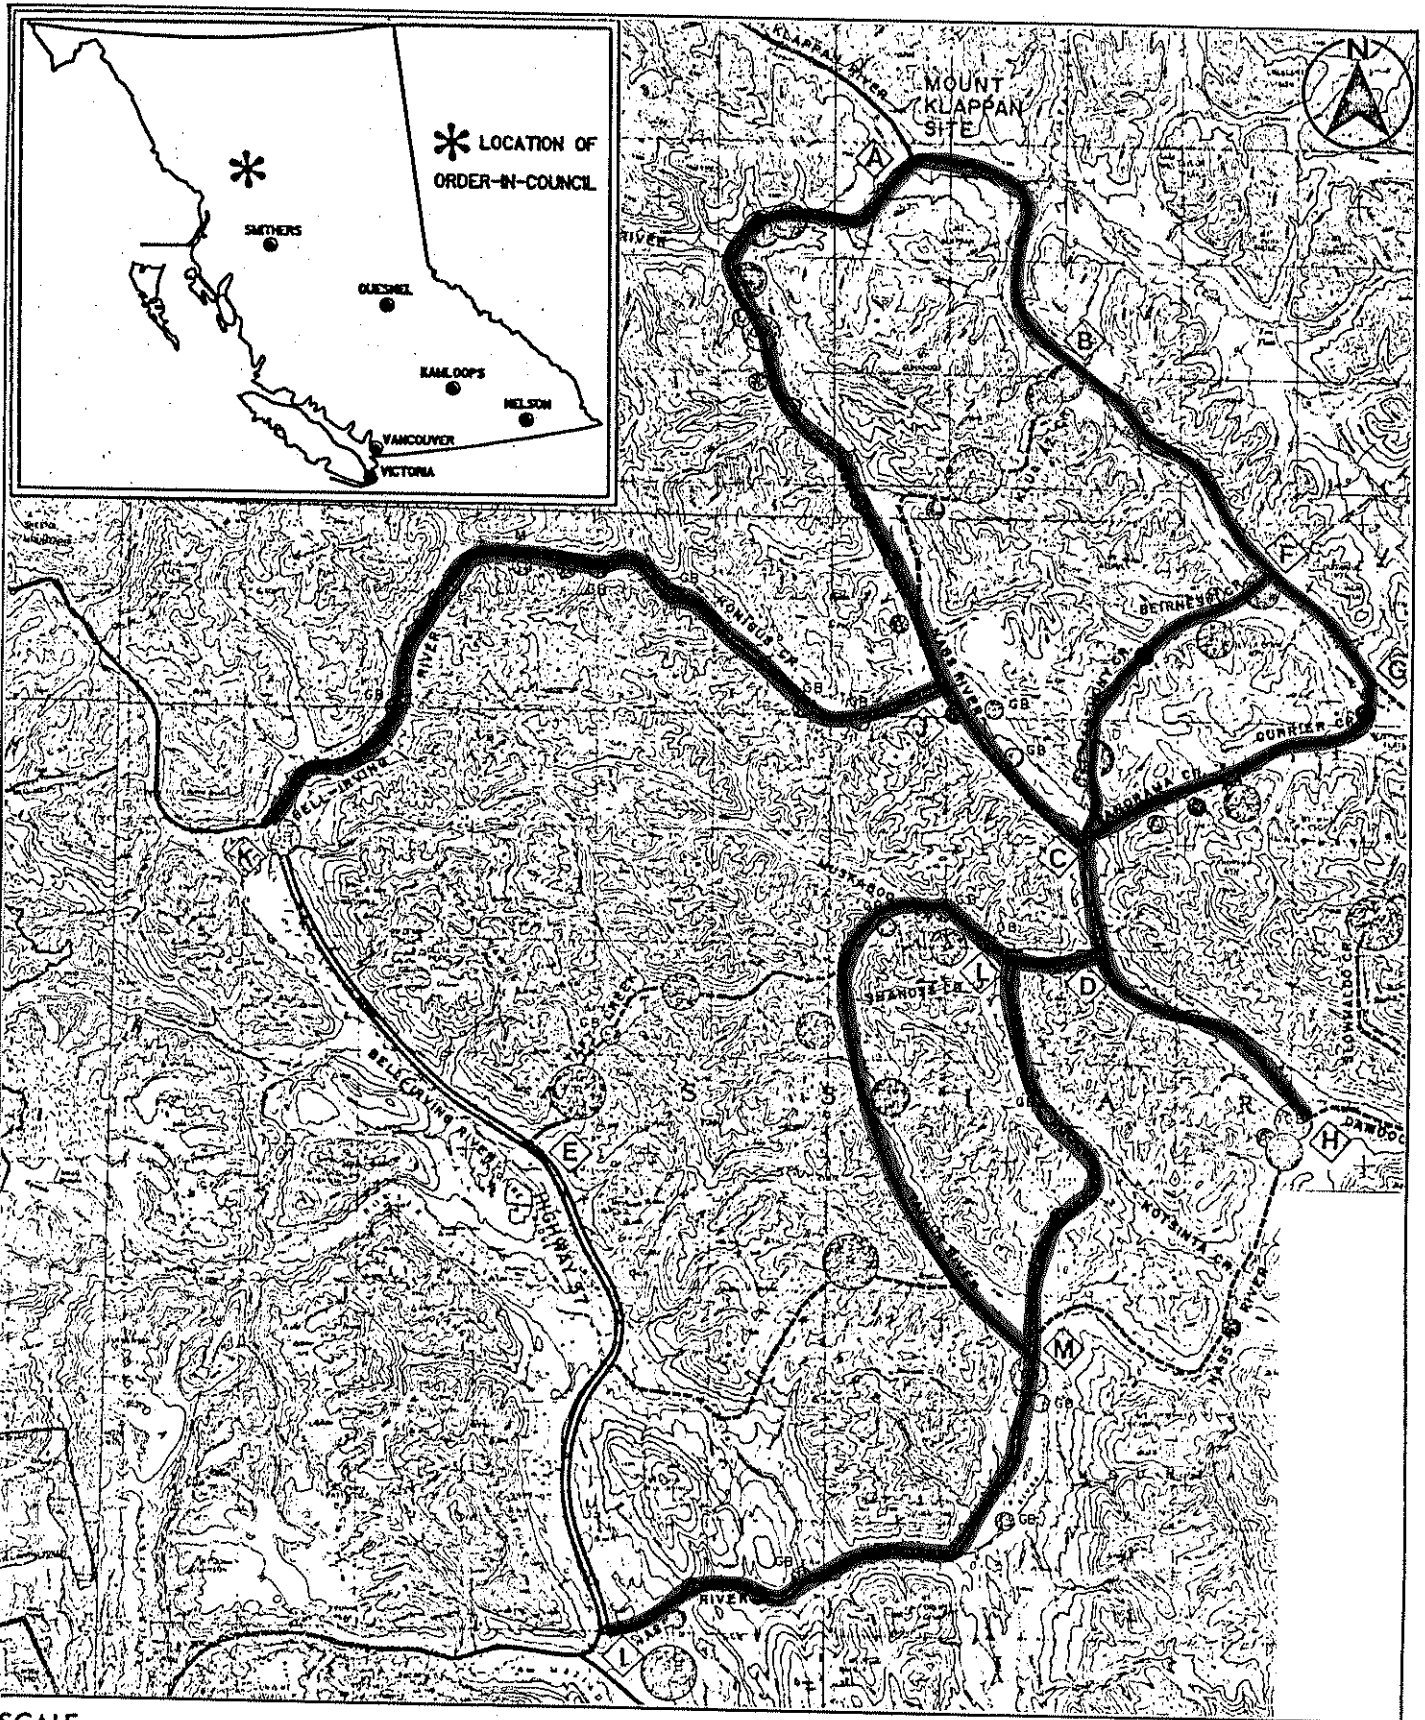

Province of British Columbia  
Ministry of Energy, Mines and Petroleum Resources  
MINERAL RESOURCES BRANCH-TITLES DIVISION

MT KLAPPAN MINING ROADS SYSTEM

SCALE-

CONTOUR INTERVAL- 500 FEET

MINING DIVISIONS : LIARD, SKEENA & Omineca	SKETCH PREPARED BY J. CHAN
LAND DISTRICT : CASSIAR	MINERAL TITLES DRAUGHTING, VICTORIA B.C.
MAP NO. 104H/1-3,7, 104A/2-3,6,7,9-16	DATE 85-08-06